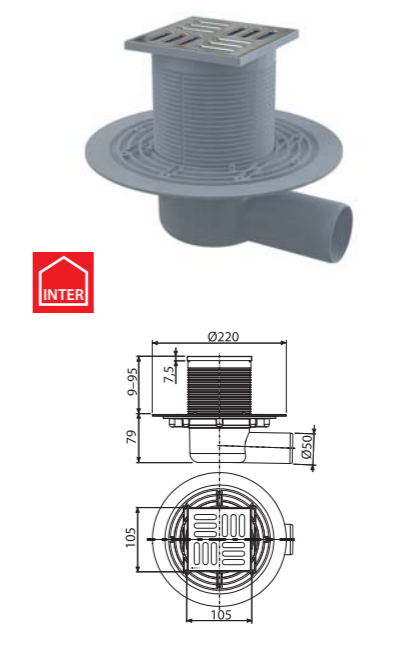

Flow rate	46 l/min
Material	polypropylene
Quantity (packing)	8 pcs
Quantity (pallet)	160 pcs

APV2311
Floor drain 105x105/50/75 mm straight outlet, stainless steel grid, wet odour trap