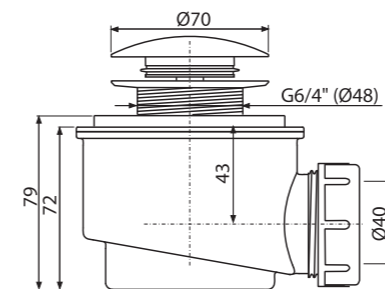

A465C-50
Shower waste and trap CLICK/CLACK, metal

Quantity (packing)	30 pcs
Quantity (pallet)	840 pcs
Material – trap body/plug	polypropylene/metal