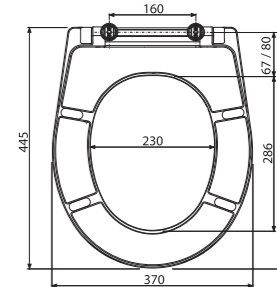

A601 PERGAMON
WC seat Duroplast

Quantity (packing)	5 pcs
Quantity (pallet)	120 pcs
Hinges	P096
Material	Duroplast with antibacterial properties