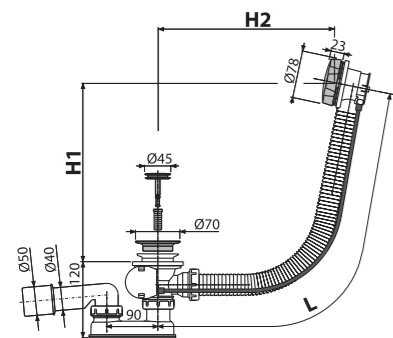

A55K

Bath pop-up waste and trap, metal