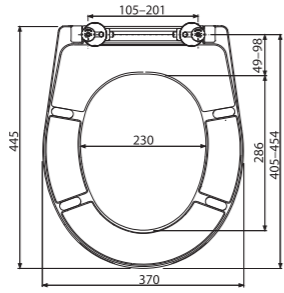

**A604 PISTACHIO**

WC seat universal SOFTCLOSE, Duroplast

Quantity (packing)	5 pcs
Quantity (pallet)	120 pcs
Hinges	P106B
Material	Duroplast with antibacterial properties

**A604 FLOWER**

WC seat universal SOFTCLOSE, Duroplast