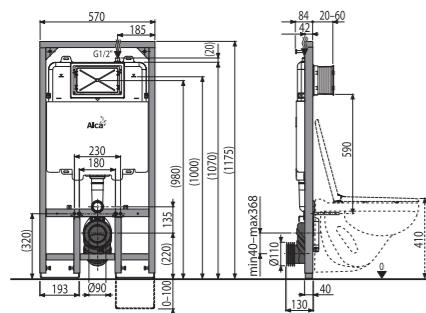

AM1101/1200 Sádromodul Slim
Pre-wall installation system for dry build up (plasterboard)

Quantity (packing)	1 pc
Quantity (pallet)	15 pcs
Dimensions (piece)	1210x140x590 mm
Weight (piece)	16,4478 kg
Small/big flush	3 l/6 l
Installation height	1175 mm