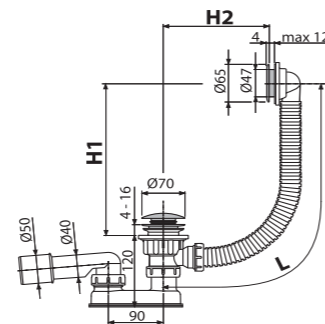

A505CKM N
Bath CLICK/CLACK waste and trap, metal

Quantity (packing)	20 pcs
Quantity (pallet)	320 pcs
Material - plug/grid	metal/plastic