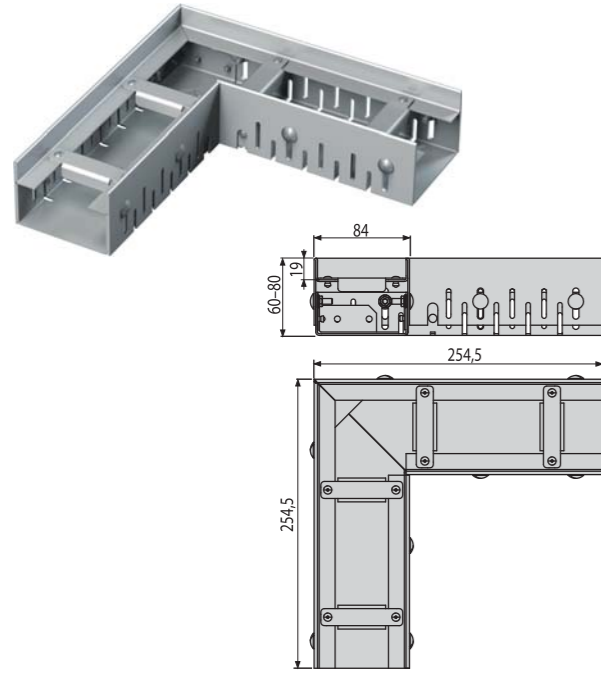

ADZ101VR
Drainage corner channel 75 mm adjustable, galvanized steel

ADZ301VR
Drainage corner channel 75 mm adjustable, stainless steel

Quantity (packing)	1 pc
Quantity (pallet)	100 pcs
Material	galvanized steel/stainless steel

ADZ331VR
Drainage corner channel 75 mm adjustable, stainless steel