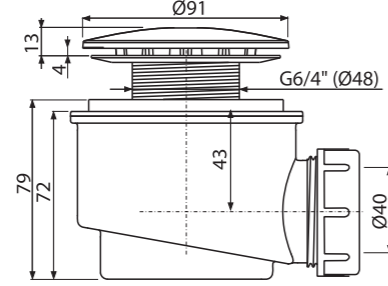

Quantity (packing) 30 pcs
Quantity (pallet) 840 pcs
Material – trap body/cover polypropylene/plastic