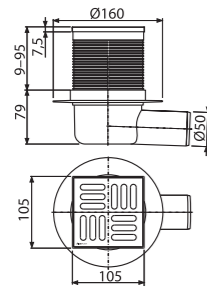

APV31

Floor drain 105x105/50 mm side outlet, stainless steel grid, combined odour trap SMART

Flow rate	37 l/min
Material	ABS, polypropylene
Quantity (packing)	20 pcs
Quantity (pallet)	320 pcs