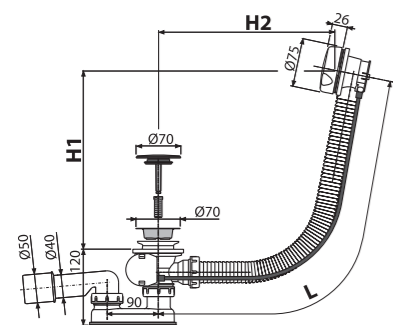

A51BM

Bath pop-up waste and trap, white