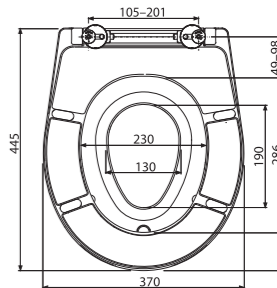

A603
WC seat universal with integrated insert, Duroplast

Quantity (packing)	5 pcs
Quantity (pallet)	120 pcs
Hinges	P106B
Material	Duroplast with antibacterial properties
WC seat insert material	polypropylene with antibacterial properties