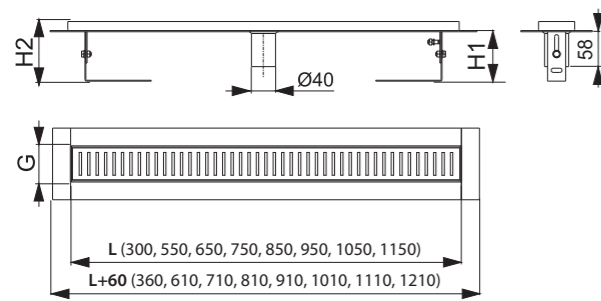

DREAM

Stainless steel-polished / Stainless steel-matt