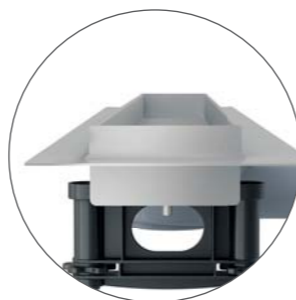

APZ13 Fit and Go

All in one package. Shower drain APZ13 with two-sided grid DOUBLE

Set APZ13 Fit and Go includes shower drain, low odour trap APZ-S9 (81 mm) and two-sided grid DOUBLE. Fit and Go provides solutions for fast and easy installation.