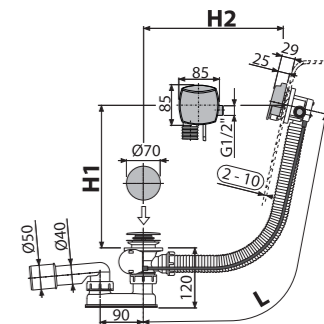

A564KM1
Bath pop-up waste and trap, with overflow filler, metal

Quantity (packing)	12 pcs
Quantity (pallet)	192 pcs
Material - plug/control knob	metal/metal