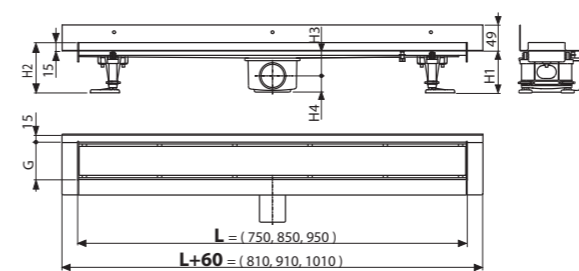

DOUBLE

Stainless steel-matt / Grid for embedding tiles
The grid is included

APZ23 Fit and Go Wall	
Minimum floor thickness (H1)	81 mm
Total installation height (H2)	96–170 mm
Height from the axis of the waste to the collar (H3)	50 mm
Height from the axis of the waste to the bottom of the trap (H4)	31 mm
Drain channel width (G)	71 mm
Flow rate (EN 1253-1)	50 l/min
Outlet pipe diameter (D)	Ø50
Load class (EN 1253-1)	K3 = max. 300 kg
Material – drain body	stainless steel DIN 1.4301
Material – odour trap	polypropylene
Drain channel length (L)	750, 850, 950 mm