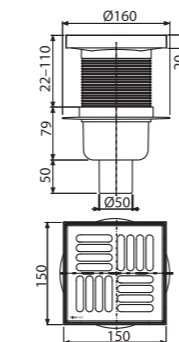

APV6411

Floor drain 150x150/50 mm straight outlet, stainless steel grid, wet odour trap

Flow rate	46 l/min
Material	ABS, polypropylene
Quantity (packing)	15 pcs
Quantity (pallet)	240 pcs

APV11

Floor drain 150x150/110 mm straight outlet, grey grid, collar-2nd level insulation, wet odour trap