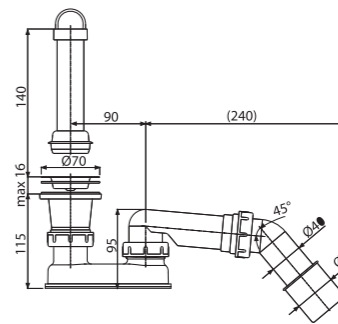

A462-50
Shower waste and trap, with overflow pipe and elbow

Quantity (packing)	35 pcs
Quantity (pallet)	560 pcs
Material	polypropylene