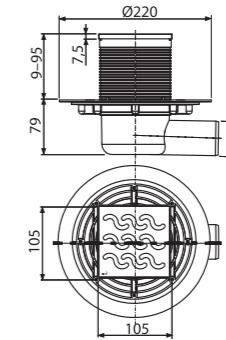

APV102

Floor drain 105x105/50 mm side outlet, stainless steel grid, wet odour trap

Flow rate	46 l/min
Material	polypropylene
Quantity (packing)	8 pcs
Quantity (pallet)	160 pcs