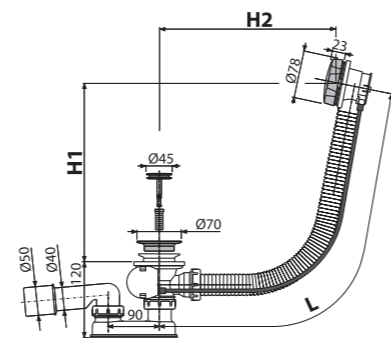

**A55ANTIC**

Bath pop-up waste and trap, bronze-antic

Quantity (packing)	20 pcs
Quantity (pallet)	320 pcs
Material – plug/control knob	metal/metal

**A55BLACK**

Bath pop-up waste and trap, black-matt

Quantity (packing)	20 pcs
Quantity (pallet)	320 pcs
Material – plug/control knob	metal/metal