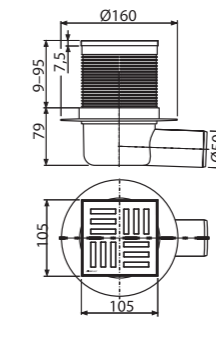

APV5111

Floor drain 105x105/50 mm side outlet, grey grid, wet odour trap

Flow rate	46 l/min
Material	ABS, polypropylene
Quantity (packing)	20 pcs
Quantity (pallet)	320 pcs