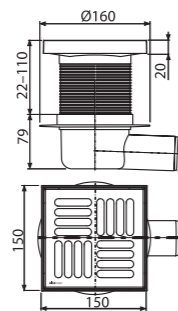

**APV2**

Floor drain 105x105/50 mm straight outlet, stainless steel grid, wet odour trap

Flow rate	46 l/min
Material	ABS, polypropylene
Quantity (packing)	20 pcs
Quantity (pallet)	320 pcs

**APV5411**

Floor drain 150x150/50 mm side outlet, stainless steel grid, wet odour trap