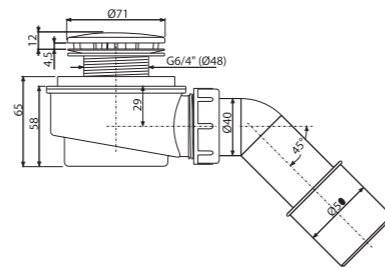

**A471CR-50**  
Shower waste set, chrome

REDUCED HEIGHT

Ø50

Quantity (packing)	25 pcs
Quantity (pallet)	700 pcs
Material – trap body/cover	polypropylene/plastic

**A471CR-60**  
Shower waste set, chrome

REDUCED HEIGHT