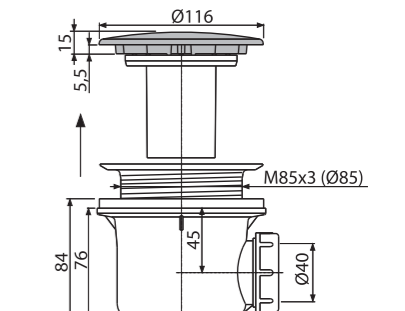

Quantity (packing) 24 pcs
Quantity (pallet) 672 pcs
Material – trap body/cover polypropylene/metal