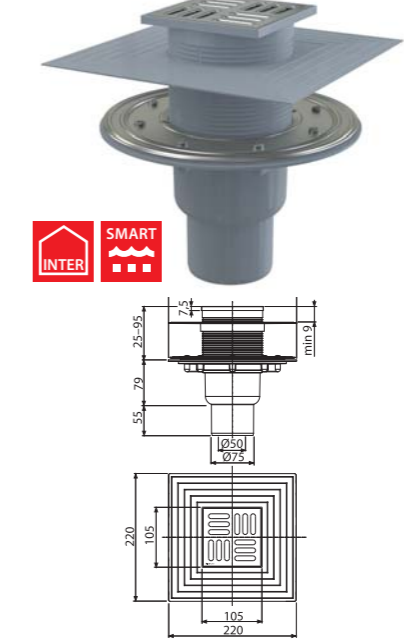

Flow rate	37 l/min
Material	polypropylene
Quantity (packing)	8 pcs
Quantity (pallet)	160 pcs

APV1321
Floor drain 105x105/50 mm side outlet, stainless steel grid, combined odour trap SMART