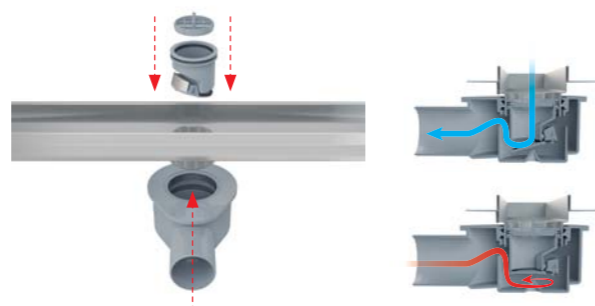

DOUBLE

Stainless steel-matt / Grid for embedding tiles
The grid is included