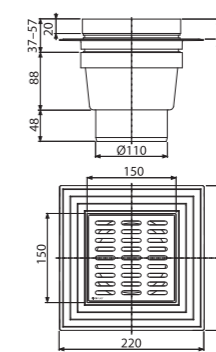

Flow rate	89 l/min
Material	polypropylene
Quantity (packing)	8 pcs
Quantity (pallet)	160 pcs

APV10

Floor drain 150x150/110 mm side outlet, grey grid, collar-2nd level insulation, wet odour trap