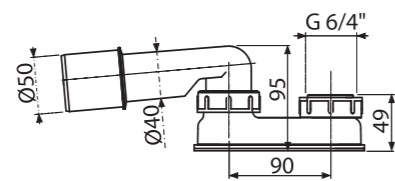

A533-DN50
Odour trap

Quantity (packing)	75 pcs
Quantity (pallet)	1200 pcs
Material	polypropylene