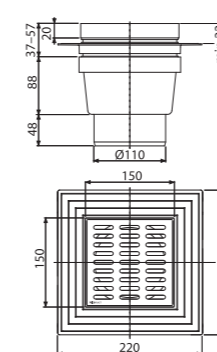

Flow rate	80 l/min
Material	ABS, polypropylene
Quantity (packing)	8 pcs
Quantity (pallet)	160 pcs