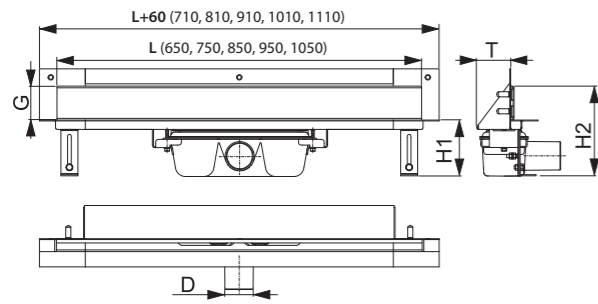

APZ5-EDEN Spa
APZ5-SHADE Spa
APZ5-TWIN Spa
Waste system for installation in walls
(650, 750, 850, 950, 1050 mm)

APZ5	
Minimum floor thickness (H1)	100 mm
Total installation height (H2)	165–220 mm
Cover width (G)	60 mm
Flow rate (EN 1253-1)	60 l/min
Outlet pipe diameter (D)	Ø50
Installation depth (T)	64 mm
Material – drain body	stainless steel DIN 1.4301
Material – odour trap	polypropylene
Drain channel length (L)	650, 750, 850, 950, 1050 mm

Quantity (packing) APZ5-SHADE-850	8 pcs
Dimensions (piece) APZ5-SHADE-850	920x160x205 mm
Weight (piece) APZ5-SHADE-850	6,2432 kg

APZ5-EDEN Spa
Cover stainless steel-polished

APZ5-SHADE Spa
Cover stainless steel-matt

APZ5-TWIN Spa
Cover for embedding tiles