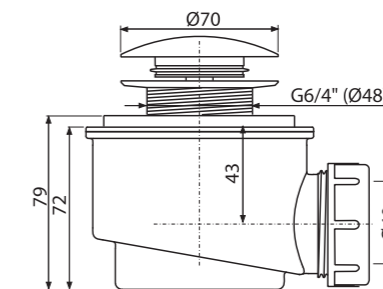

A465BLACK-50
Shower waste and trap CLICK/CLACK, black-matt

Quantity (packing)	30 pcs
Quantity (pallet)	840 pcs
Material – trap body/plug	polypropylene/metal