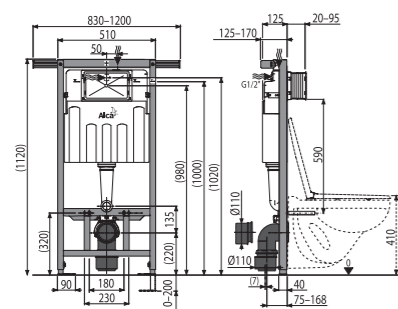

AM102/1120 Jádromodul

Pre-wall installation system for dry build up (especially for renovation of concrete panel housing units)

Quantity (packing)	1 pc
Quantity (pallet)	15 pcs
Dimensions (piece)	1130x145x520 mm
Weight (piece)	16,3248 kg
Small/big flush	2,5-3,5 l/6-9 l
Installation height	1120 mm