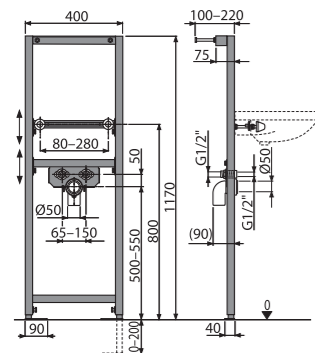

A104/1200
Mounting frame for wash-basin