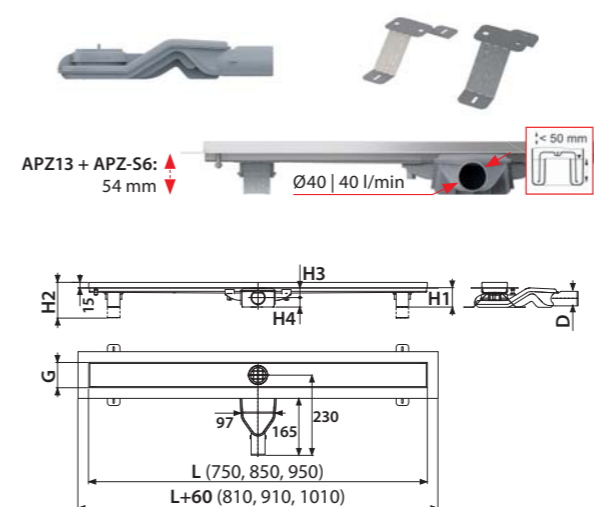

P143 P144 P145 Combined odour trap SMART for APZ-S6 Combined odour trap SMART for APZ-S9 Combined odour trap SMART for APZ-S12

APZ-S6 Extra-low trap DN40 and set of adjustable legs