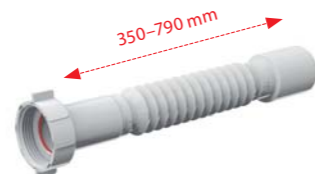

A794
Flexi pipe 40–32×32–40

Quantity (packing)	100 pcs
Quantity (pallet)	1600 pcs
Material	polypropylene

A710
Flexi pipe 40×40

Quantity (packing)	100 pcs
Quantity (pallet)	1600 pcs
Material	polypropylene

A720
Flexi pipe 50/40×40/50

Quantity (packing)	50 pcs
Quantity (pallet)	800 pcs
Material	polypropylene

A780
Flexi pipe 6/4"×40/50 metal

Quantity (packing)	75 pcs
Quantity (pallet)	1200 pcs
Material	polypropylene

A791
Flexi pipe 6/4"×40 plastic

Quantity (packing)	100 pcs
Quantity (pallet)	1600 pcs
Material	polypropylene

A792
Flexi pipe 6/4"×40 metal

Quantity (packing)	100 pcs
Quantity (pallet)	1600 pcs
Material	polypropylene

A795
Flexi pipe 50/40×40

Quantity (packing)	100 pcs
Quantity (pallet)	1600 pcs
Material	polypropylene

Quantity (packing)	100 pcs
Quantity (pallet)	1600 pcs
Material	polypropylene

A740
Flexi pipe 5/4"×40 metal

Quantity (packing)	100 pcs
Quantity (pallet)	1600 pcs
Material	polypropylene

Quantity (packing)	75 pcs
Quantity (pallet)	1200 pcs
Material	polypropylene

A7990
Two-component seal 5/4" (10 pcs)

Quantity (packing)	10 pcs
Quantity (pallet)	–
Material	elastomer

Quantity (packing)	10 pcs
Quantity (pallet)	–
Material	elastomer

A750
Flexi pipe 5/4"×32/40 plastic

Quantity (packing)	100 pcs
Quantity (pallet)	1600 pcs
Material	polypropylene

A760
Flexi pipe 5/4"×32/40 metal

Quantity (packing)	100 pcs
Quantity (pallet)	1600 pcs
Material	polypropylene

A770
Flexi pipe 6/4"×40/50 plastic

Quantity (packing)	75 pcs
Quantity (pallet)	1200 pcs
Material	polypropylene

A7992
Two-component seal 1" (10 pcs)

Quantity (packing)	10 pcs
Quantity (pallet)	–
Material	elastomer

A7993
Flexi pipe holder (10 pcs)

Quantity (packing)	10 pcs
Quantity (pallet)	– pcs
Material	polypropylene