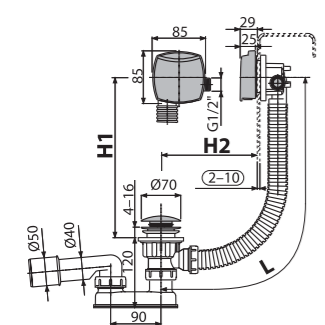

A508CKM N
Bath CLICK/CLACK waste and trap, overflow filler, chrome

Quantity (packing)	12 pcs
Quantity (pallet)	192 pcs
Material - plug/control knob	metal/plastic