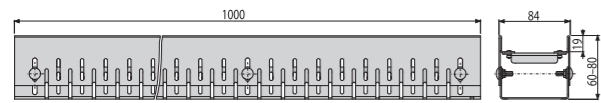

ADZ101V
Drainage channel 75 mm adjustable, galvanized steel

ADZ301V
Drainage channel 75 mm adjustable, stainless steel

Quantity (packing)	1 pc
Quantity (pallet)	100 pcs
Material	galvanized steel/stainless steel

ADZ331V
Drainage channel 75 mm adjustable, stainless steel