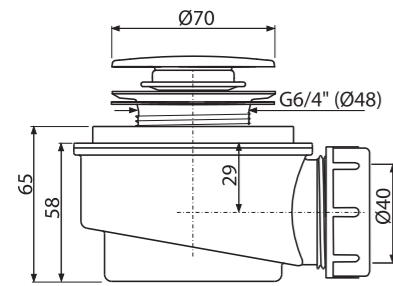

Quantity (packing) 30 pcs
Quantity (pallet) 840 pcs
Material – trap body/plug polypropylene/plastic