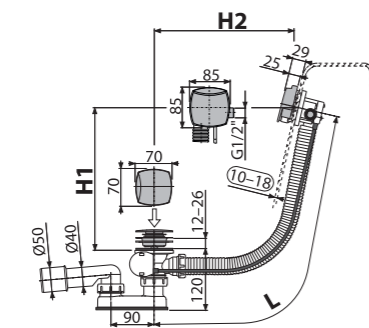

Quantity (packing)	12 pcs
Quantity (pallet)	192 pcs
Material – plug/control knob	plastic/plastic

Quantity (packing)	12 pcs
Quantity (pallet)	192 pcs
Material – plug/control knob	plastic/plastic

Quantity (packing)	12 pcs
Quantity (pallet)	192 pcs
Material – plug/control knob	metal/metal