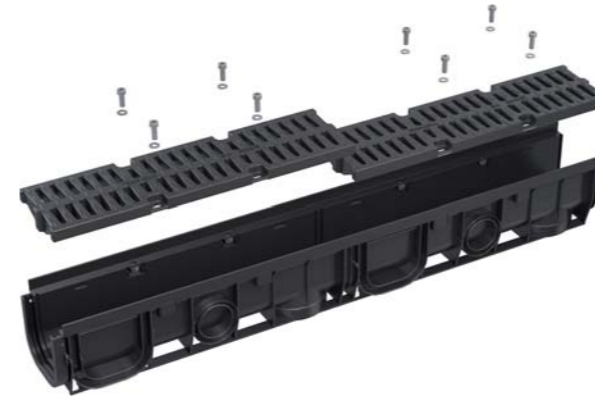

AVZ104-R401

Outdoor drain channel 100 mm with plastic frame and plastic grid A15

Quantity (packing)	1 pc
Quantity (pallet)	60 pcs
Material	polypropylene filled with talc