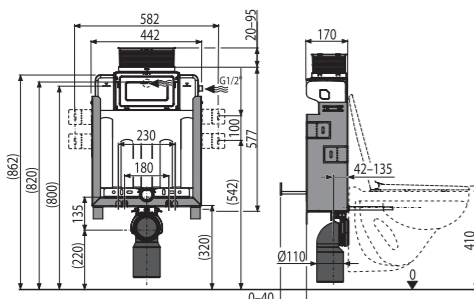

AM119/850 Renovmodul

Pre-wall installation system for building into solid walls with top or front actuation

Quantity (packing)	1 pc
Quantity (pallet)	20 pcs
Dimensions (piece)	1040x465x180 mm
Weight (piece)	9,0889 kg
Small/big flush	2,5-3,5 l/6-9 l
Installation height	862 mm