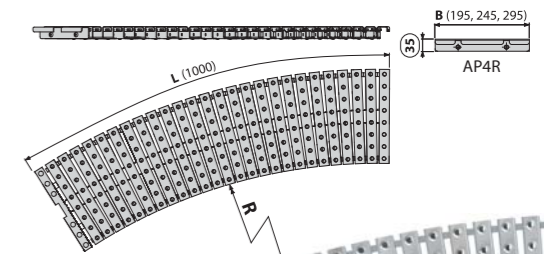

AP4R

Swimming pool overflow radius grating with anti-slip surface

5
YEAR GUARANTEE

Quantity (packing) 1 pc
Quantity (pallet) – pcs
Material stainless steel AISI 316, DIN 1.4401