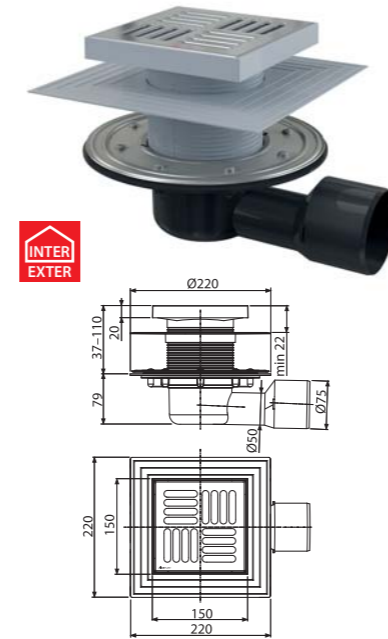

Flow rate	46/62 l/min
Material	polypropylene
Quantity (packing)	8 pcs
Quantity (pallet)	128 pcs

APV1324
Floor drain 105x105/50 mm side outlet, stainless steel grid, stainless steel flange and collar-2nd level insulation, combined odour trap SMART