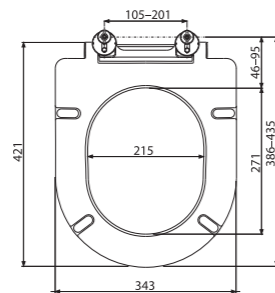

A678S
WC seat Duroplast

Quantity (packing)	5 pcs
Quantity (pallet)	120 pcs
Hinges	P157
Material	Duroplast