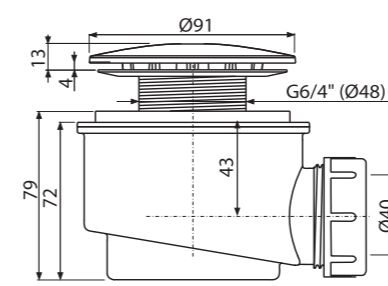

Ø60

Quantity (packing) 30 pcs  
Quantity (pallet) 840 pcs  
Material – trap body/cover polypropylene/metal

**A47CR-60**  
Shower waste and trap, chrome

Ø60

Quantity (packing) 30 pcs  
Quantity (pallet) 840 pcs  
Material – trap body/cover polypropylene/plastic