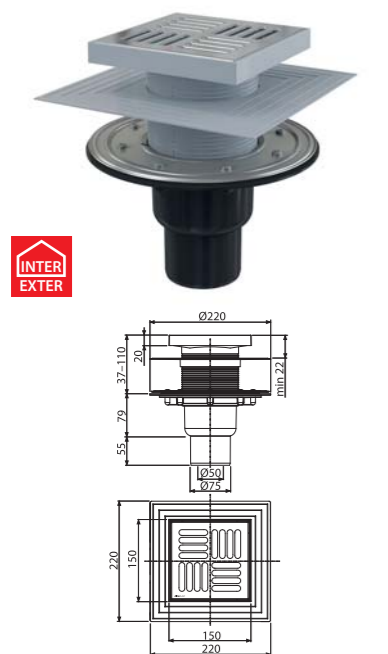

Flow rate	46/62 l/min
Material	polypropylene
Quantity (packing)	8 pcs
Quantity (pallet)	160 pcs

APV26C
Floor drain 105x105/50 mm side outlet, stainless steel grid, collar-2nd level insulation, dry odour trap