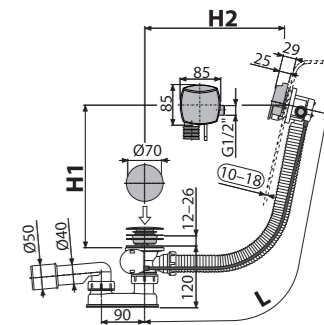

A565CRM1
Bath pop-up waste and trap, with overflow filler, for thick-walled bathtubs, chrome

Quantity (packing)	12 pcs
Quantity (pallet)	192 pcs
Material - plug/control knob	plastic/plastic