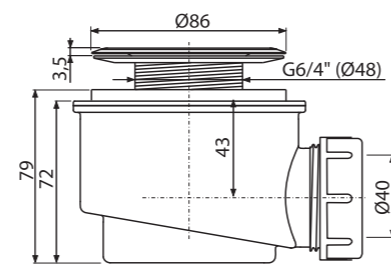

Quantity (packing) 30 pcs
Quantity (pallet) 840 pcs
Material – trap body/cover polypropylene/metal