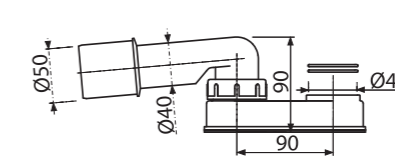

Quantity (packing)	12 pcs
Quantity (pallet)	192 pcs
Material – plug/control knob	metal/metal

**A53-7/4"**

Odour trap

Quantity (packing)	75 pcs
Quantity (pallet)	1200 pcs
Material	polypropylene

**A531**

Odour trap lowered