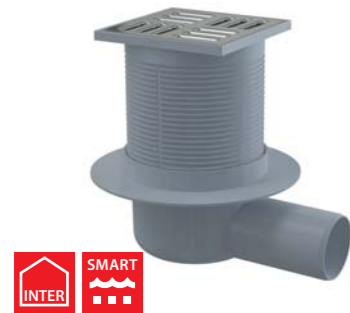

**APV2311**  
Floor drain 105x105/50/75 mm straight outlet, stainless steel grid, wet odour trap

Flow rate	46 l/min
Material	polypropylene
Quantity (packing)	8 pcs
Quantity (pallet)	160 pcs

**APV31**

Floor drain 105x105/50 mm side outlet, stainless steel grid, combined odour trap SMART