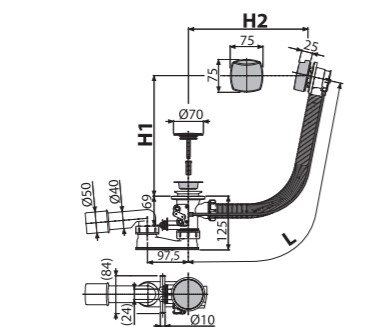

A566-273133-57

Bath waste and trap for whirlpool bathtubs with overflow filler, metal

Quantity (packing)	12 pcs
Quantity (pallet)	192 pcs
Material – plug/control knob	metal/metal

Quantity (packing)	12 pcs
Quantity (pallet)	192 pcs
Material – plug/control knob	plastic/plastic

Quantity (packing)	12 pcs
Quantity (pallet)	192 pcs
Material – plug/control knob	metal/metal