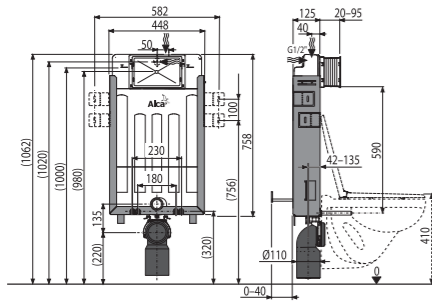

AM115/1000E Renovmodul

Pre-wall installation system ECOLOGY for building into solid walls

Quantity (packing)	1 pc
Quantity (pallet)	20 pcs
Dimensions (piece)	1045x140x475 mm
Weight (piece)	9,8327 kg
Small/big flush	2-4 1/3,5-6 l
Installation height	1062 mm