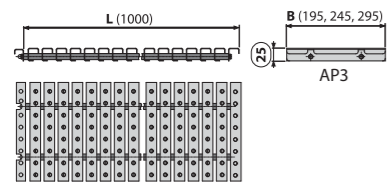

**AP4R**

Swimming pool overflow radius grating with anti-slip surface

**5**  
YEAR GUARANTEE

Quantity (packing) 1 pc  
Quantity (pallet) – pcs  
Material stainless steel AISI 316, DIN 1.4401

**AP3**

Swimming pool overflow grating with anti-slip surface