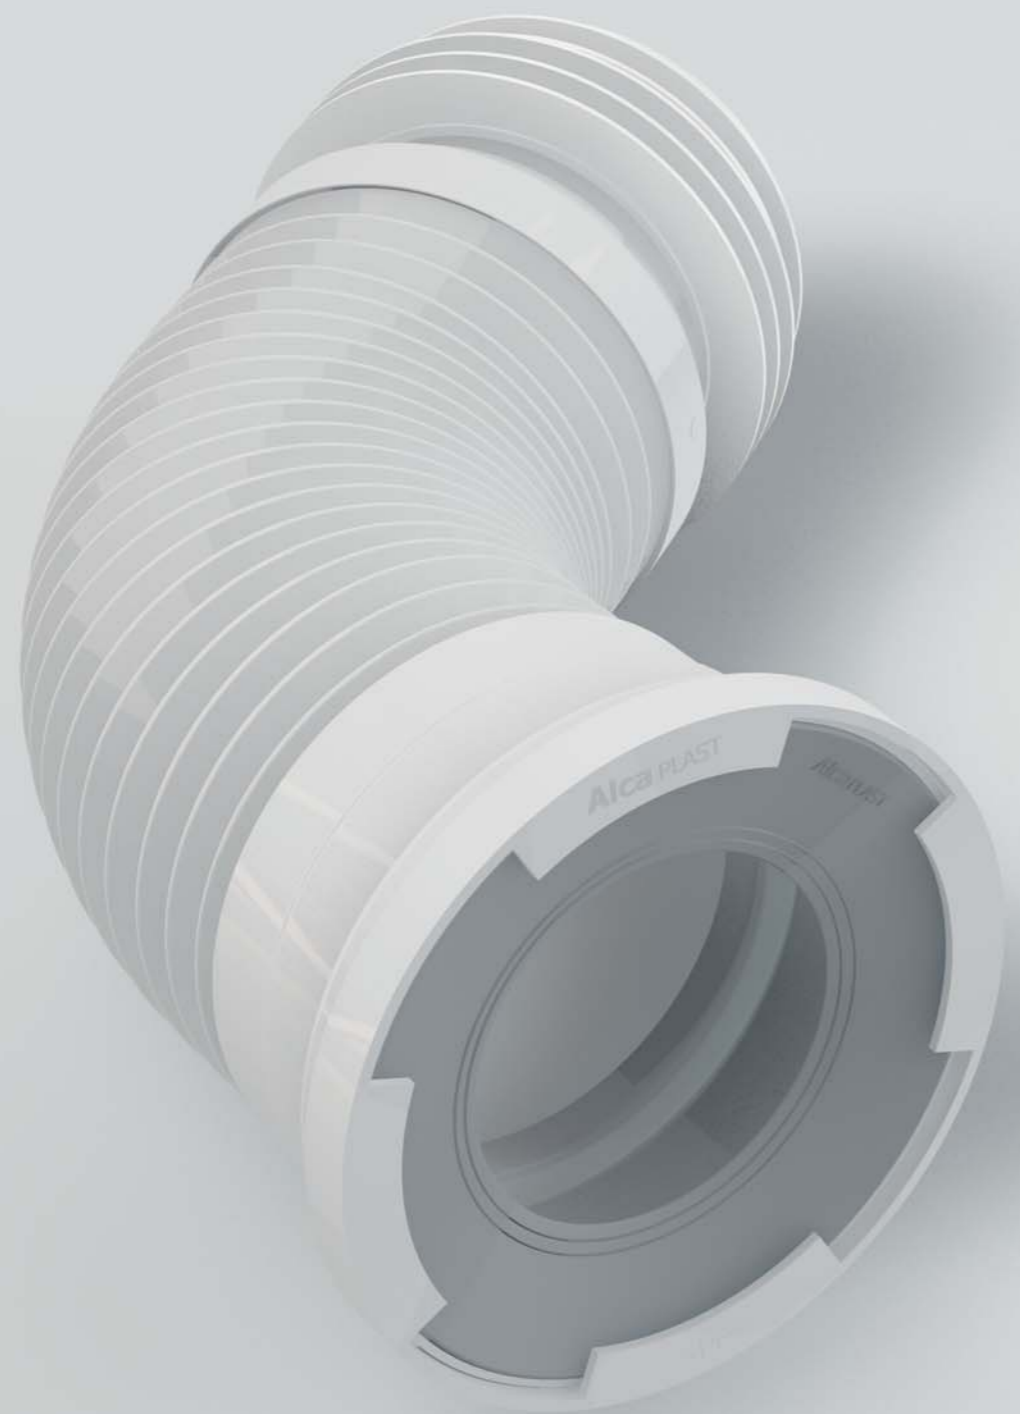

WC accessories

WC flexi connectors	164
WC connectors	164
Air admittance heads	166
Bath access doors	167