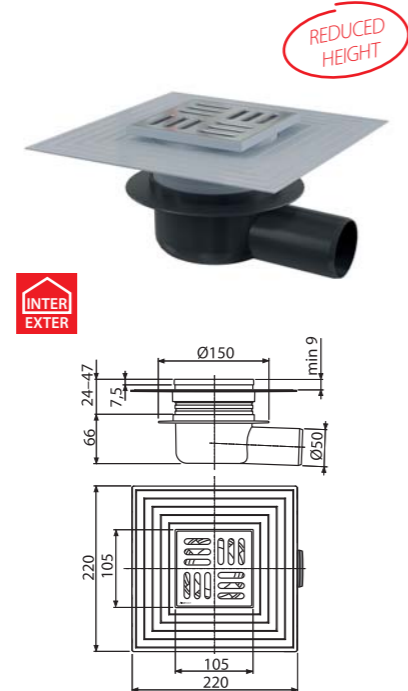

Flow rate	62 l/min
Material	ABS, polypropylene
Quantity (packing)	8 pcs
Quantity (pallet)	160 pcs

APV26
Floor drain 105x105/50 mm side outlet, stainless steel grid, wet odour trap