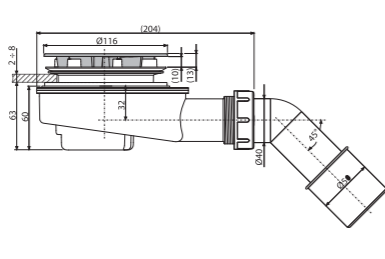

Ø60

Quantity (packing)	25 pcs
Quantity (pallet)	700 pcs
Material – trap body/cover	polypropylene/plastic

**A491CR**  
Shower waste set, chrome

REDUCED HEIGHT

Ø90

Quantity (packing)	15 pcs
Quantity (pallet)	420 pcs
Material – trap body/cover	polypropylene/plastic