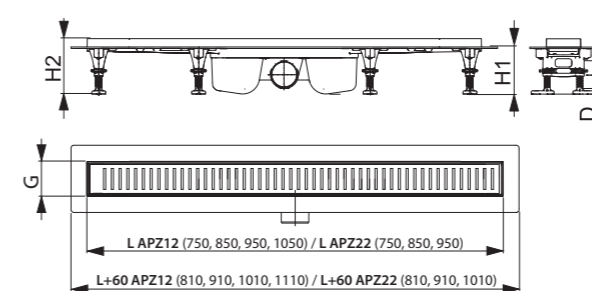

APZ22 Optimal
Shower drain with a stainless steel edge for perforated grids or tile embedding (750, 850, 950 mm)