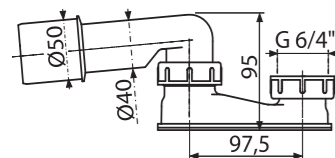

A532-DN50
Odour trap lowered

Quantity (packing)	75 pcs
Quantity (pallet)	1200 pcs
Material	polypropylene