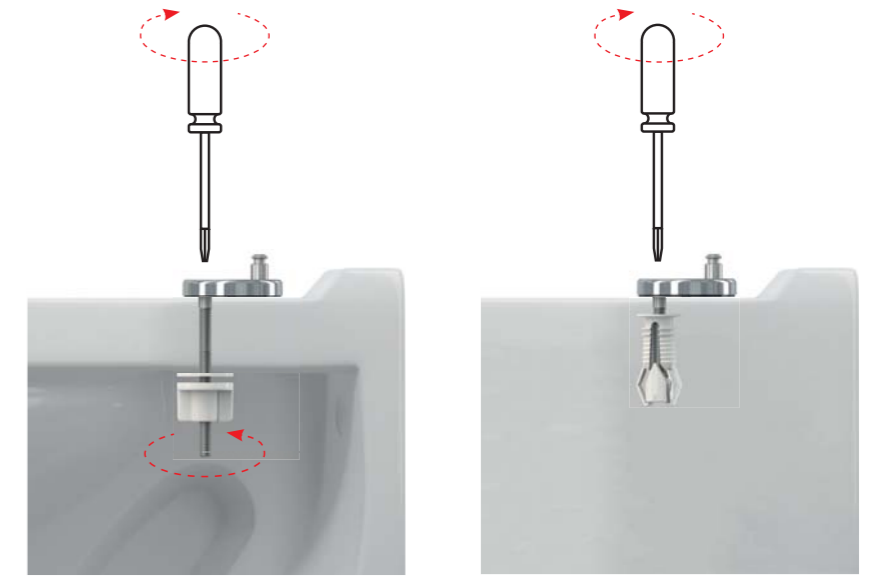

## CLICK system for easy cleaning

CLICK system on WC seat hinges allows for easier and faster cleaning of the WC pan and seat itself. The seat is released from the pan by pressing the two buttons on the inner side of the seat hinges, allowing it to be lifted clear for cleaning. The seat is easily and quickly returned to its original position by pressing it back onto the hinges.

## Setting of hinges for perfect compatibility

Easy mounting of ALCA seats onto the WC pan is guaranteed thanks to the large range of possible adjustment of the seat hinges. This together with the shape of the WC seats enable them to be fitted to many types of ceramics. The hinges are made of stainless steel and are white powder paint coated to blend them into the ceramic surface, this also ensures long life and durability.

## Comfortable top mounting

For Duroplast seats with CLICK system we offer an alternative to the classic bottom mounting hinges. Designed for toilet bowls with limited access the hinge system can be mounted and tightened from the top surface only, eliminating the need to gain access from below.