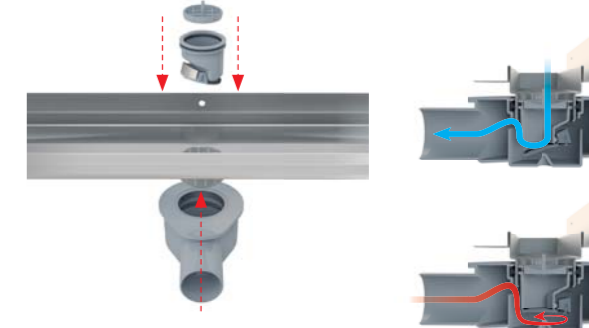

DOUBLE

Stainless steel-matt / Grid for embedding tiles
The grid is included

APZ23 Fit and Go Wall	
Minimum floor thickness (H1)	81 mm
Total installation height (H2)	96–170 mm
Height from the axis of the waste to the collar (H3)	50 mm
Height from the axis of the waste to the bottom of the trap (H4)	31 mm
Drain channel width (G)	71 mm
Flow rate (EN 1253-1)	50 l/min
Outlet pipe diameter (D)	Ø50
Load class (EN 1253-1)	K3 = max. 300 kg
Material – drain body	stainless steel DIN 1.4301
Material – odour trap	polypropylene
Drain channel length (L)	750, 850, 950 mm