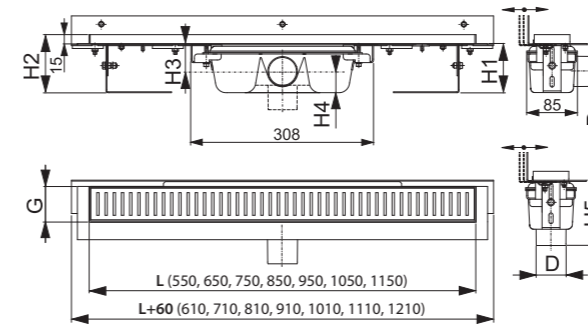

APZ4/1004	APZ104/1104
Minimum floor thickness (H1)	85 mm	55 mm
Total installation height (H2)	100–158 mm	70–96 mm
Height from the axis of the waste to the collar (H3)	48/- mm	33,5/- mm
Height from the axis of the waste to the bottom of the trap (H4)	36/- mm	21,5/- mm
Building height to the waste (H5)	–/111 mm	–/100 mm
Drain channel width (G)	60 mm	60 mm
Flow rate (EN 1253-1)	60/68,8 l/min	35/44 l/min
Outlet pipe diameter (D)	Ø50	Ø40
Load class (EN 1253-1)		K3 = max. 300 kg
Movable flange range	10–15 mm	10–15 mm
Material – drain body	stainless steel DIN 1.4301	
Material – odour trap	polypropylene	
Drain channel length (L)	550, 650, 750, 850, 950, 1050, 1150 mm	

Quantity (packing) APZ4-850	8 pcs
Dimensions (piece) APZ4-850	920x160x205 mm
Weight (piece) APZ4-850	4,4789 kg