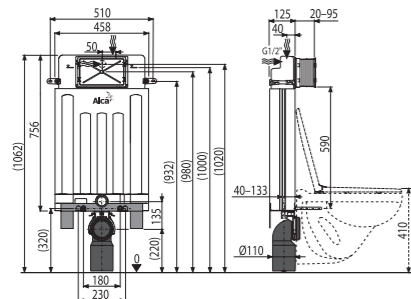

AM100/1000 Alcamodul
Pre-wall installation system for building into solid walls

Quantity (packing)	1 pc
Quantity (pallet)	20 pcs
Dimensions (piece)	1045x140x475 mm
Weight (piece)	7,48 kg
Small/big flush	2,5-3,5 l/6-9 l
Installation height	1062 mm