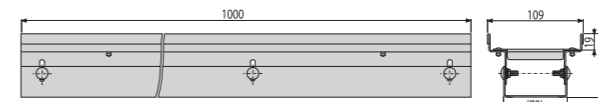

Quantity (packing)	1 pc
Quantity (pallet)	- pcs
Material	stainless steel

ADZ-R121
Grid for drainage channel 100 mm, galvanized steel

ADZ-R321
Grid for drainage channel 100 mm, stainless steel