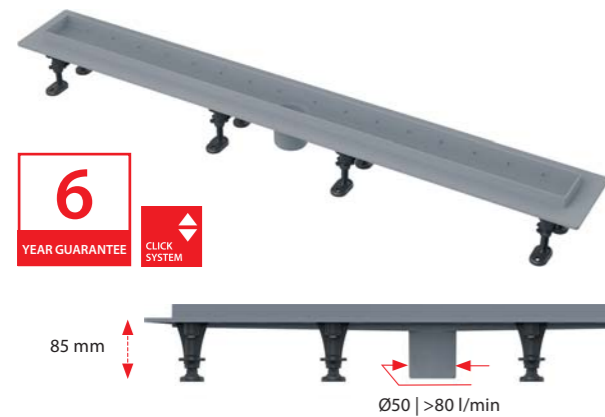

**SOLID**  
 Stainless steel-matt

**TILE**  
 Grid for embedding tiles

Quantity (packing) LINE-850	1 pc
Dimensions (piece) LINE-850	890x20x55 mm
Weight (piece) LINE-850	0,6485 kg

**APZ2012 Optimal**

Shower drain with an edge for perforated grids or tile embedding, without odour trap (550, 650, 750, 850 mm)