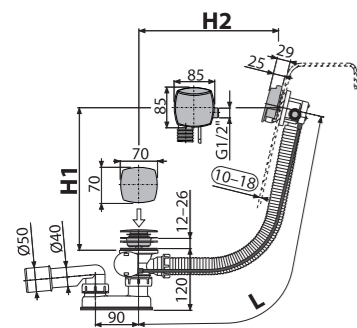

A565KM1

Bath pop-up waste and trap, with overflow filler, for thick-walled bathtubs, metal

Quantity (packing)	12 pcs
Quantity (pallet)	192 pcs
Material – plug/control knob	plastic/plastic

Quantity (packing)	12 pcs
Quantity (pallet)	192 pcs
Material – plug/control knob	plastic/plastic

Quantity (packing)	12 pcs
Quantity (pallet)	192 pcs
Material – plug/control knob	metal/metal