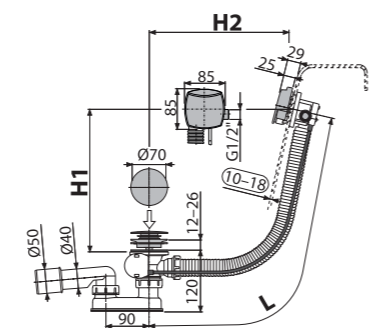

Quantity (packing)	12 pcs
Quantity (pallet)	192 pcs
Material – plug/control knob	plastic/plastic

Quantity (packing)	12 pcs
Quantity (pallet)	192 pcs
Material – plug/control knob	plastic/plastic

Quantity (packing)	12 pcs
Quantity (pallet)	192 pcs
Material – plug/control knob	metal/metal