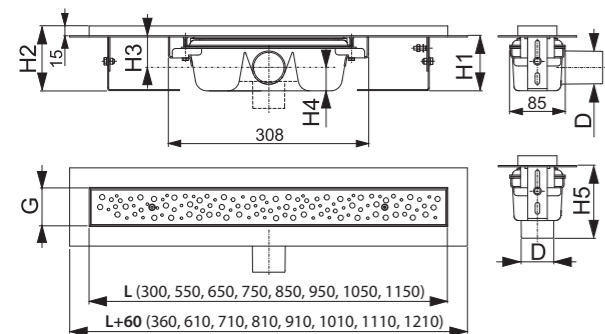

APZ11/1011	APZ111/1111
Minimum floor thickness (H1)	85 mm	55 mm
Total installation height (H2)	100–158 mm	70–96 mm
Height from the axis of the waste to the collar (H3)	48/- mm	33,5/- mm
Height from the axis of the waste to the bottom of the trap (H4)	36/- mm	21,5/- mm
Building height to the waste (H5)	-/111 mm	-/100 mm
Drain channel width (G)	60 mm	60 mm
Flow rate (EN 1253-1)	60/68,8 l/min	35/44 l/min
Outlet pipe diameter (D)	Ø50	Ø40
Load class (EN 1253-1)	K3 = max. 300 kg	
Material – drain body	stainless steel DIN 1.4301	
Material – odour trap	polypropylene	
Drain channel length (L)	300, 550, 650, 750, 850, 950, 1050, 1150 mm	

Quantity (packing) APZ11-850	12 pcs
Dimensions (piece) APZ11-850	920x135x170 mm
Weight (piece) APZ11-850	4,3762 kg