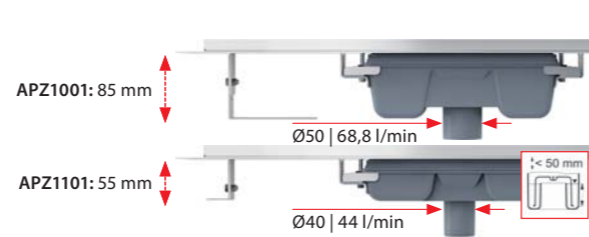

APZ1, APZ101 Low
Shower drain with an edge for perforated grids (300, 550, 650, 750, 850, 950, 1050, 1150, 1450 mm)

25
YEAR GUARANTEE

APZ1001, APZ1101 Low
Shower drain with an edge for perforated grids, straight outlet (300, 550, 650, 750, 850, 950, 1050, 1150, 1450 mm)

25
YEAR GUARANTEE

LINE
Stainless steel-polished / Stainless steel-matt

PURE
Stainless steel-polished / Stainless steel-matt

CUBE
Stainless steel-polished / Stainless steel-matt

HOPE
Stainless steel-polished / Stainless steel-matt

BUBLE
Stainless steel-polished / Stainless steel-matt

DREAM
Stainless steel-polished / Stainless steel-matt

	APZ1/1001	APZ101/1101
Minimum floor thickness (H1)	85 mm	55 mm
Total installation height (H2)	100–158 mm	70–96 mm
Height from the axis of the waste to the collar (H3)	48/- mm	33,5/- mm
Height from the axis of the waste to the bottom of the trap (H4)	36/- mm	21,5/- mm
Building height to the waste (H5)	~/111 mm	~/100 mm
Drain channel width (G)	60 mm	60 mm
Flow rate (EN 1253-1)	60/68,8 l/min	35/44 l/min
Outlet pipe diameter (D)	Ø50	Ø40
Load class (EN 1253-1)		K3 = max. 300 kg
Material – drain body		stainless steel DIN 1.4301
Material – odour trap		polypropylene
Drain channel length (L)	300, 550, 650, 750, 850, 950, 1050, 1150, 1450 mm	

Quantity (packing) APZ1-850	12 pcs
Dimensions (piece) APZ1-850	920x135x170 mm
Weight (piece) APZ1-850	3,3674 kg

Quantity (packing) LINE-850	1 pc
Dimensions (piece) LINE-850	890x20x55 mm
Weight (piece) LINE-850	0,6485 kg

APZ1BLACK, APZ101BLACK Low
Shower drain with an edge for perforated grids, black-matt (300, 550, 650, 750, 850, 950, 1050, 1150, 1450 mm)

25
YEAR GUARANTEE