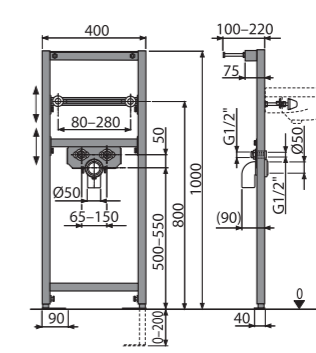

A104/1000
Mounting frame for wash-basin