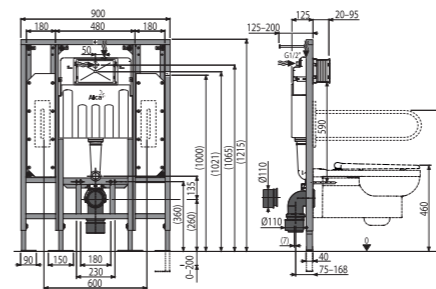

### AM116/1120 Solomodul

Pre-wall installation system for dry build up (self-supporting)

Quantity (packing)	1 pc
Quantity (pallet)	12 pcs
Dimensions (piece)	1195x220x525 mm
Weight (piece)	20,5019 kg
Small/big flush	2,5-3,5 l/6-9 l
Installation height	1120 mm

**AM101/1500L Medic Assistant**

Pre-wall installation system for dry build up, height adjustable – for people with reduced mobility

Quantity (packing)	1 pc
Quantity (pallet)	1 pcs
Dimensions (piece)	1686x835x654 mm
Weight (piece)	105,802 kg
Small/big flush	2-9 l/2-9 l
Installation height	1550 mm

Toilet bowl not included

**AM101/1300H Sádromodul**

Pre-wall installation system for dry build up (plasterboard) – for people with reduced mobility

Quantity (packing)	1 pc
Quantity (pallet)	10 pcs
Dimensions (piece)	1195x145x520 mm
Weight (piece)	30,9555 kg
Small/big flush	2,5-3,5 l/6-9 l
Installation height	1274 mm