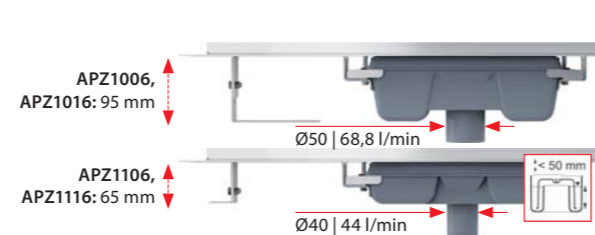

Quantity (packing) APZ16-850	8 pcs
Dimensions (piece) APZ16-850	920x205x160 mm
Weight (piece) APZ16-850	4,4987 kg

Table of size variants for linear shower drains and grids – page 178