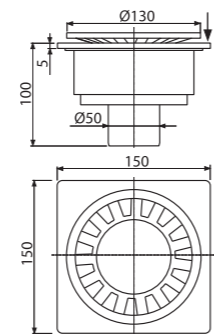

APV16
Floor drain 150x150/50 mm straight outlet, white grid, wet odour trap

Flow rate	24 l/min
Material	ABS
Quantity (packing)	20 pcs
Quantity (pallet)	320 pcs