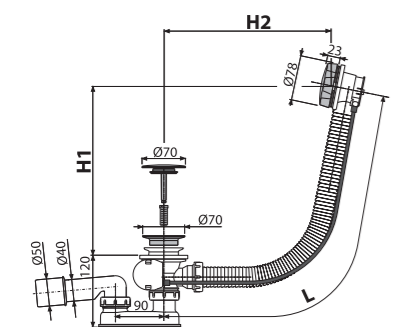

A55KM

Bath pop-up waste and trap, metal