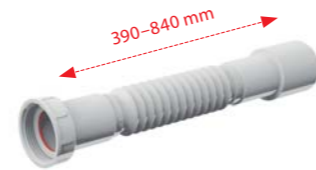

A770
Flexi pipe 6/4"×40/50 plastic