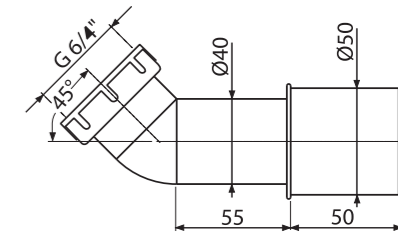

Quantity (packing)	35 pcs
Quantity (pallet)	560 pcs
Material	polypropylene

**A52**  
Elbow 45°

Quantity (packing)	75 pcs
Quantity (pallet)	2100 pcs
Material	ABS

**A506KM**  
Shower waste and trap CLICK/CLACK, metal