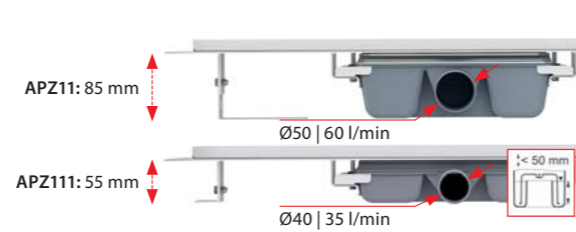

Table of size variants for linear shower drains and grids – page 178

APZ11 Antivandal, APZ111 Antivandal Low

Shower drain Antivandal with grid
(300, 550, 650, 750, 850, 950, 1050, 1150 mm)