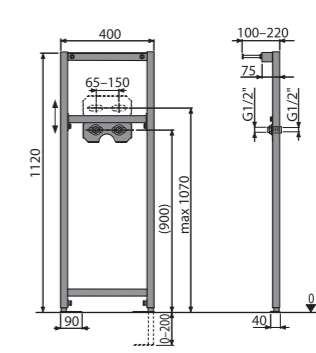

**A104/1120**  
Mounting frame for wash-basin

Quantity (packing)	1 pc
Quantity (pallet)	30 pcs
Dimensions (piece)	1195x82x410 mm
Weight (piece)	8,342 kg
Installation height	1120 mm

**A104B/1200**  
Mounting frame for faucet

Quantity (packing)	1 pc
Quantity (pallet)	30 pcs
Dimensions (piece)	1195x410x82 mm
Weight (piece)	8,2785 kg
Installation height	1170 mm

**A104B/1120**  
Mounting frame for faucet

Quantity (packing)	1 pc
Quantity (pallet)	30 pcs
Dimensions (piece)	1195x82x410 mm
Weight (piece)	7,2847 kg
Installation height	1120 mm

Quantity (packing)	1 pc
Quantity (pallet)	30 pcs
Dimensions (piece)	1195x82x410 mm
Weight (piece)	9,1422 kg
Installation height	1120 mm

**A104PB/1120**  
Mounting frame for built-in mixer

Quantity (packing)	1 pc
Quantity (pallet)	30 pcs
Dimensions (piece)	1195x410x82 mm
Weight (piece)	4,7348 kg
Installation height	1120 mm