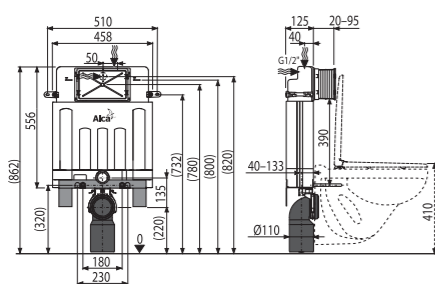

AM100/850 Alcamodul
Pre-wall installation system for building into solid walls