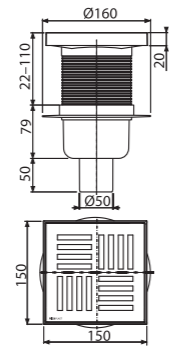

APV6211
Floor drain 150x150/50 mm straight outlet, grey grid, wet odour trap

Flow rate	46 l/min
Material	ABS, polypropylene
Quantity (packing)	15 pcs
Quantity (pallet)	240 pcs