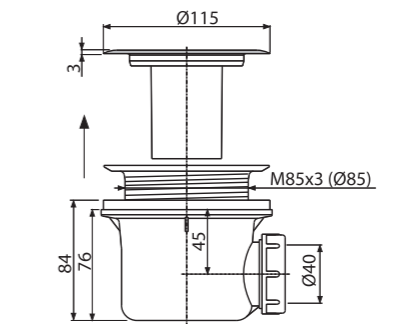

Quantity (packing) 24 pcs
Quantity (pallet) 672 pcs
Material – trap body/cover polypropylene/metal