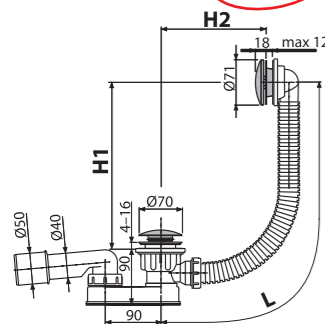

**MECHANISM INNOVATION FOR LONGER LIFETIME**

**EASY CLEANING REMOVABLE WASTE OUTLET**

Easy cleaning of the waste and trap from the top (from the inside bathtub area)

**A507BLACK** N  
Bath CLICK/CLACK waste and trap, black-matt