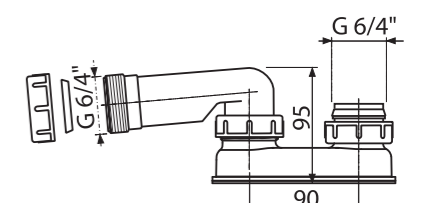

A53-6/4"

Odour trap

Quantity (packing)	75 pcs
Quantity (pallet)	1200 pcs
Material	polypropylene