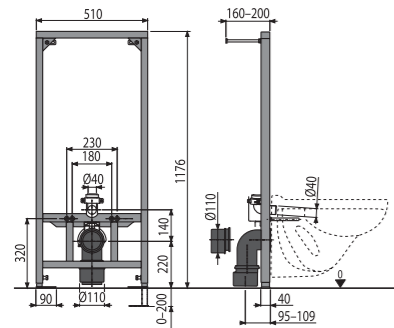

A114/1200
Mounting frame for wall-hung WC

Quantity (packing)	1 pc
Quantity (pallet)	15 pcs
Dimensions (piece)	1195x530x145 mm
Weight (piece)	12,6007 kg
Installation height	1176 mm