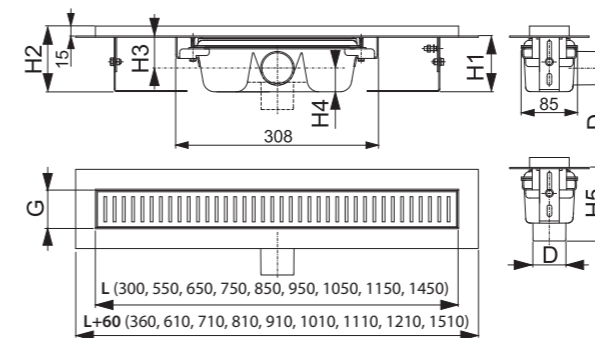

APZ1, APZ101 Low
Shower drain with an edge for perforated grids (300, 550, 650, 750, 850, 950, 1050, 1150, 1450 mm)

25
YEAR GUARANTEE

APZ1001, APZ1101 Low
Shower drain with an edge for perforated grids, straight outlet (300, 550, 650, 750, 850, 950, 1050, 1150, 1450 mm)

25
YEAR GUARANTEE

LINE
Stainless steel-polished / Stainless steel-matt

PURE
Stainless steel-polished / Stainless steel-matt

CUBE
Stainless steel-polished / Stainless steel-matt

HOPE
Stainless steel-polished / Stainless steel-matt

BUBLE
Stainless steel-polished / Stainless steel-matt

DREAM
Stainless steel-polished / Stainless steel-matt

	APZ1/1001	APZ101/1101
Minimum floor thickness (H1)	85 mm	55 mm
Total installation height (H2)	100–158 mm	70–96 mm
Height from the axis of the waste to the collar (H3)	48/- mm	33,5/- mm
Height from the axis of the waste to the bottom of the trap (H4)	36/- mm	21,5/- mm
Building height to the waste (H5)	~/111 mm	~/100 mm
Drain channel width (G)	60 mm	60 mm
Flow rate (EN 1253-1)	60/68,8 l/min	35/44 l/min
Outlet pipe diameter (D)	Ø50	Ø40
Load class (EN 1253-1)		K3 = max. 300 kg
Material – drain body		stainless steel DIN 1.4301
Material – odour trap		polypropylene
Drain channel length (L)	300, 550, 650, 750, 850, 950, 1050, 1150, 1450 mm	

Quantity (packing) APZ1-850	12 pcs
Dimensions (piece) APZ1-850	920x135x170 mm
Weight (piece) APZ1-850	3,3674 kg

Quantity (packing) LINE-850	1 pc
Dimensions (piece) LINE-850	890x20x55 mm
Weight (piece) LINE-850	0,6485 kg

APZ1BLACK, APZ101BLACK Low
Shower drain with an edge for perforated grids, black-matt (300, 550, 650, 750, 850, 950, 1050, 1150, 1450 mm)

25
YEAR GUARANTEE

Table of size variants for linear shower drains and grids – page 177