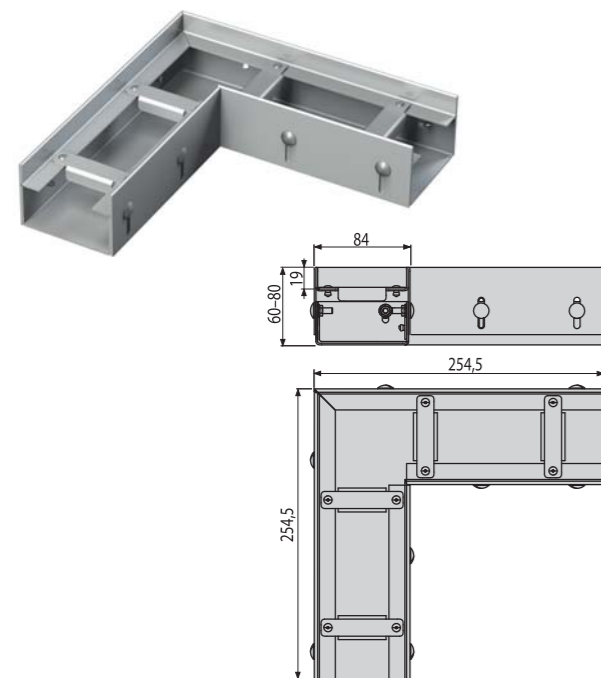

Quantity (packing)	1 pc
Quantity (pallet)	100 pcs
Material	galvanized steel/stainless steel

ADZ-R101R
Grid for drainage corner channel 75 mm, galvanized steel

ADZ-R301R
Grid for drainage corner channel 75 mm, stainless steel

ADZ-R102R
Grid for drainage corner channel 75 mm, galvanized steel

ADZ-R302R
Grid for drainage corner channel 75 mm, stainless steel

ADZ-R103R
Grid for drainage corner channel 75 mm, galvanized steel

ADZ-R303R
Grid for drainage corner channel 75 mm, stainless steel

ADZ-R304R
Grid for drainage corner channel 75 mm, stainless steel

ADZ102VR
Drainage corner channel 100 mm adjustable, galvanized steel

ADZ302VR
Drainage corner channel 100 mm adjustable, stainless steel