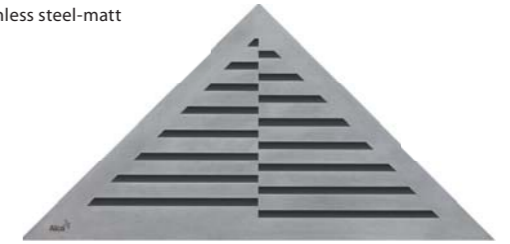

Quantity (packing) ARZ1	4 pcs
Dimensions (piece) ARZ1	490x125x330 mm
Weight (piece) ARZ1	3,1764 kg

**LIFE**  
 Stainless steel-matt

**GRACE**  
 Stainless steel-matt

**TIME**  
 Stainless steel-matt

**VIEW**  
 Stainless steel-matt