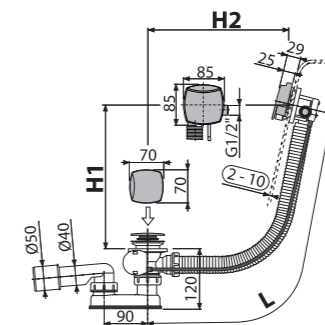

A564KM3
Bath pop-up waste and trap, with overflow filler, metal

Quantity (packing)	12 pcs
Quantity (pallet)	192 pcs
Material - plug/control knob	metal/metal