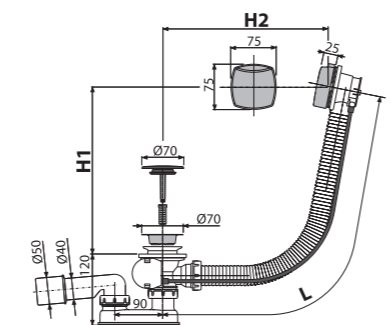

A51CRM

Bath pop-up waste and trap, chrome

Quantity (packing)	20 pcs
Quantity (pallet)	320 pcs
Material – plug/control knob	plastic/plastic