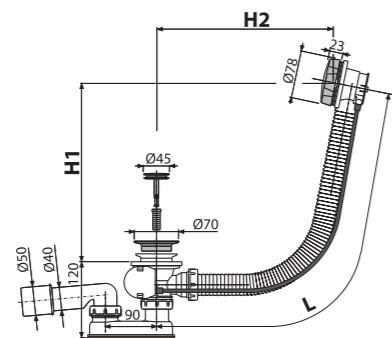

A55ANTIC

Bath pop-up waste and trap, bronze-antic