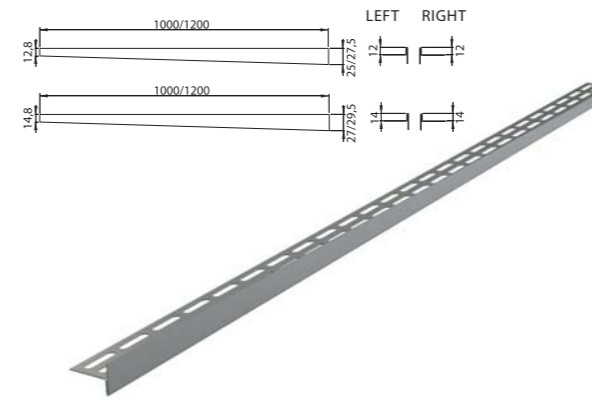

Stainless steel strip for sloped floors