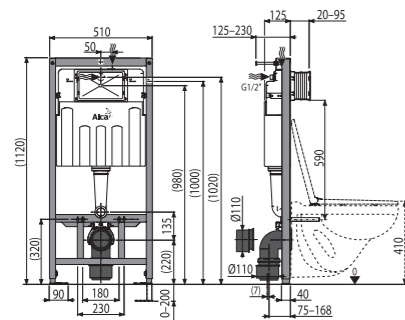

### AM101/1120E Sádromodul

Pre-wall installation system ECOLOGY for dry build up (plasterboard)

Quantity (packing)	1 pc
Quantity (pallet)	15 pcs
Dimensions (piece)	1130x145x520 mm
Weight (piece)	13,6405 kg
Small/big flush	2-4 1/3,5-6 l
Installation height	1120 mm