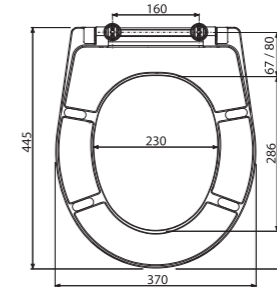

A601 BAHAMA
WC seat Duroplast

Quantity (packing)	5 pcs
Quantity (pallet)	120 pcs
Hinges	P096
Material	Duroplast with antibacterial properties