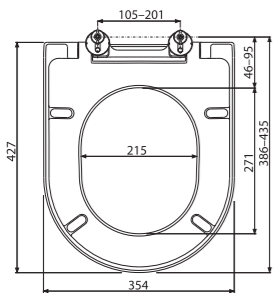

A674S
WC seat SOFTCLOSE, Duroplast

Quantity (packing)	5 pcs
Quantity (pallet)	120 pcs
Hinges	P106B
Material	Duroplast