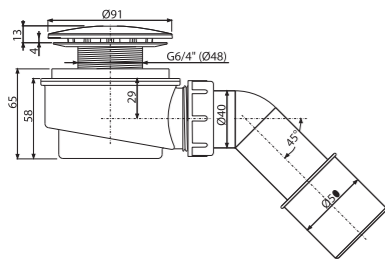

Quantity (packing)	25 pcs
Quantity (pallet)	700 pcs
Material – trap body/cover	polypropylene/plastic