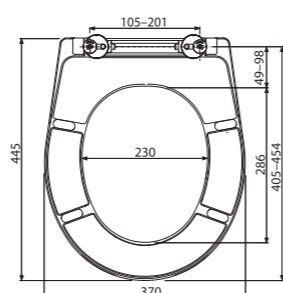

A604 PERGAMON

WC seat universal SOFTCLOSE, Duroplast

Quantity (packing)	5 pcs
Quantity (pallet)	120 pcs
Hinges	P106B
Material	Duroplast with antibacterial properties