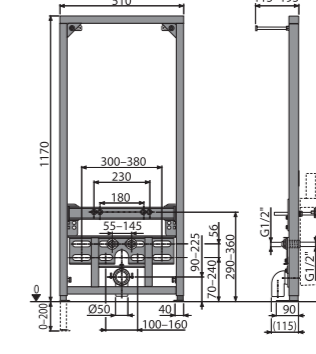

Quantity (packing)	1 pc
Quantity (pallet)	30 pcs
Dimensions (piece)	1195x410x82 mm
Weight (piece)	8,2785 kg
Installation height	1170 mm

**A104B/1120**  
Mounting frame for faucet

Quantity (packing)	1 pc
Quantity (pallet)	30 pcs
Dimensions (piece)	1195x82x410 mm
Weight (piece)	7,2847 kg
Installation height	1120 mm

Quantity (packing)	1 pc
Quantity (pallet)	30 pcs
Dimensions (piece)	1195x82x410 mm
Weight (piece)	9,1422 kg
Installation height	1120 mm

**A104PB/1120**  
Mounting frame for built-in mixer

Quantity (packing)	1 pc
Quantity (pallet)	30 pcs
Dimensions (piece)	1195x410x82 mm
Weight (piece)	4,7348 kg
Installation height	1120 mm

Quantity (packing)	1 pc
Quantity (pallet)	30 pcs
Dimensions (piece)	1195x82x410 mm
Weight (piece)	6,614 kg
Installation height	1120 mm

**A104/850**  
Mounting frame for wash-basin

Quantity (packing)	1 pc
Quantity (pallet)	30 pcs
Dimensions (piece)	1195x410x82 mm
Weight (piece)	7,4637 kg
Installation height	850 mm

**A105/1200**  
Mounting frame for bidet

Quantity (packing)	1 pc
Quantity (pallet)	20 pcs
Dimensions (piece)	1190x523x90 mm
Weight (piece)	11,7195 kg
Installation height	1170 mm

**A113/1200**  
Mounting frame for wall-hung WC combi