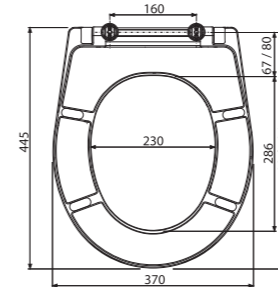

A601
WC seat Duroplast

Quantity (packing)	5 pcs
Quantity (pallet)	120 pcs
Hinges	P096
Material	Duroplast with antibacterial properties