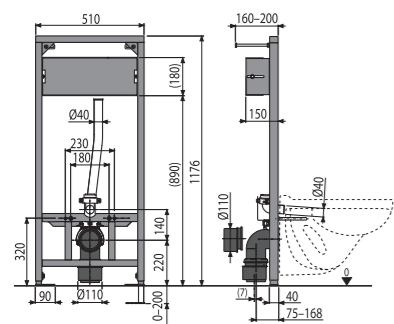

**A117B**  
Mounting frame for faucet in plasterboard structure

Quantity (packing)	20 pcs
Quantity (pallet)	160 pcs
Dimensions (piece)	370x80x140 mm
Weight (piece)	1,9108 kg
Installation height	- mm

**A117PB**  
Mounting frame for built-in mixer in plasterboard structure

Quantity (packing)	1 pc
Quantity (pallet)	40 pcs
Dimensions (piece)	800x133x470 mm
Weight (piece)	6,3274 kg
Installation height	- mm

**A114/1200**  
Mounting frame for wall-hung WC

Quantity (packing)	1 pc
Quantity (pallet)	15 pcs
Dimensions (piece)	1195x530x145 mm
Weight (piece)	12,6007 kg
Installation height	1176 mm

**A114/1120**  
Mounting frame for wall-hung WC

Quantity (packing)	1 pc
Quantity (pallet)	15 pcs
Dimensions (piece)	1195x145x530 mm
Weight (piece)	11,3765 kg
Installation height	1120 mm

**A114S/1200**  
Mounting frame for wall-hung WC and sensor

Quantity (packing)	1 pc
Quantity (pallet)	15 pcs
Dimensions (piece)	1195x530x145 mm
Weight (piece)	13,2026 kg
Installation height	1176 mm