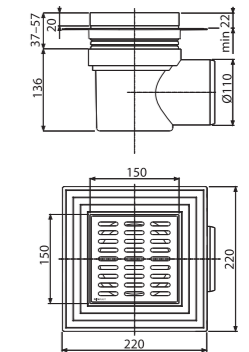

Flow rate	80 l/min
Material	polypropylene
Quantity (packing)	8 pcs
Quantity (pallet)	160 pcs