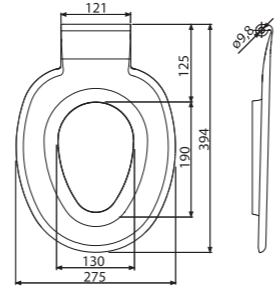

P102
WC seat – integrated insert

Quantity (packing)	20 pcs
Quantity (pallet)	320 pcs
Hinges	-
Material	polypropylene with antibacterial properties