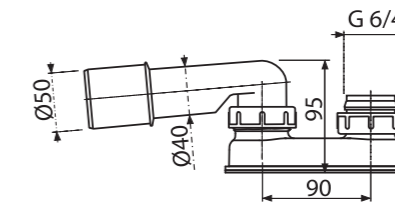

A53-DN50

Odour trap

Quantity (packing)	75 pcs
Quantity (pallet)	1200 pcs
Material	polypropylene