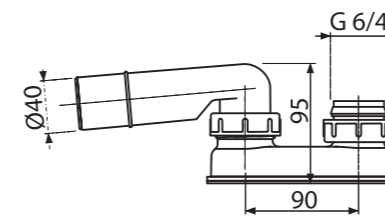

A53-DN40

Odour trap

Quantity (packing)	75 pcs
Quantity (pallet)	1200 pcs
Material	polypropylene