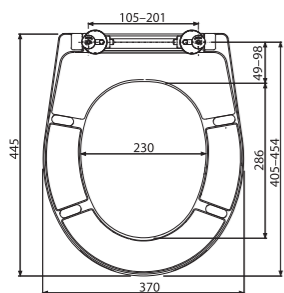

A604 PISTACHIO

WC seat universal SOFTCLOSE, Duroplast

Quantity (packing)	5 pcs
Quantity (pallet)	120 pcs
Hinges	P106B
Material	Duroplast with antibacterial properties