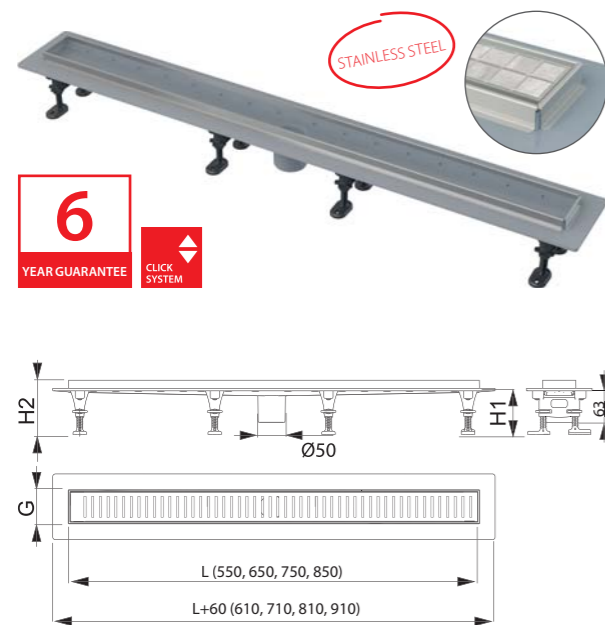

APZ2022 Optimal

Shower drain with a stainless steel edge for perforated grids or tile embedding, without odour trap (550, 650, 750, 850 mm)