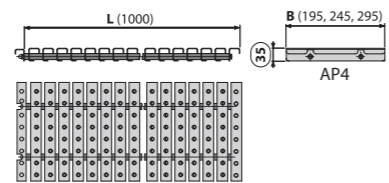

AP4

Swimming pool overflow grating with anti-slip surface

5
YEAR GUARANTEE

Quantity (packing) 1 pc
Quantity (pallet) – pcs
Material stainless steel AISI 316, DIN 1.4401

Non-standard product solution:

Non-standard sizes and other special solutions can be supplied as an individual project on order (length, shape, placement of the waste and trap, a type of stainless steel, etc.).