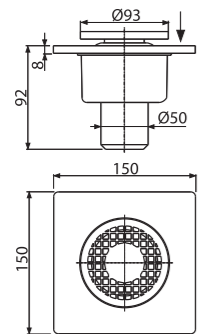

APV4
Floor drain 150x150/50 mm straight outlet, grey grid, wet odour trap

Flow rate	24 l/min
Material	polypropylene
Quantity (packing)	50 pcs
Quantity (pallet)	600 pcs