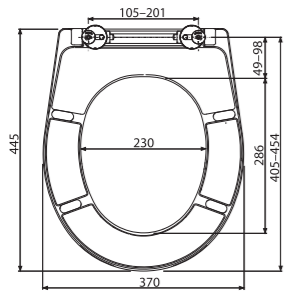

A604

WC seat universal SOFTCLOSE, Duroplast

Quantity (packing)	5 pcs
Quantity (pallet)	120 pcs
Hinges	P106B
Material	Duroplast with antibacterial properties