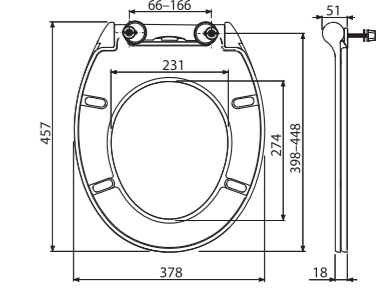

A64SLIM

WC seat SLIM SOFTCLOSE, Duroplast

Quantity (packing)	5 pcs
Quantity (pallet)	80 pcs
Hinges	Z0952-ND
Material	Duroplast