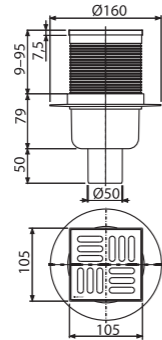

APV32

Floor drain 105x105/50 mm straight outlet, stainless steel grid, combined odour trap SMART

Flow rate	37 l/min
Material	ABS, polypropylene
Quantity (packing)	20 pcs
Quantity (pallet)	320 pcs