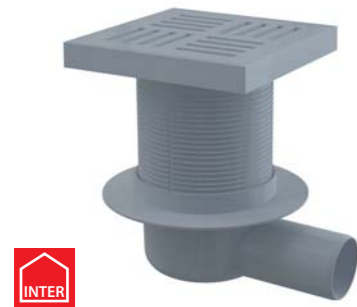

APV5211
Floor drain 150x150/50 mm side outlet, grey grid, wet odour trap

Flow rate	46 l/min
Material	ABS, polypropylene
Quantity (packing)	15 pcs
Quantity (pallet)	240 pcs