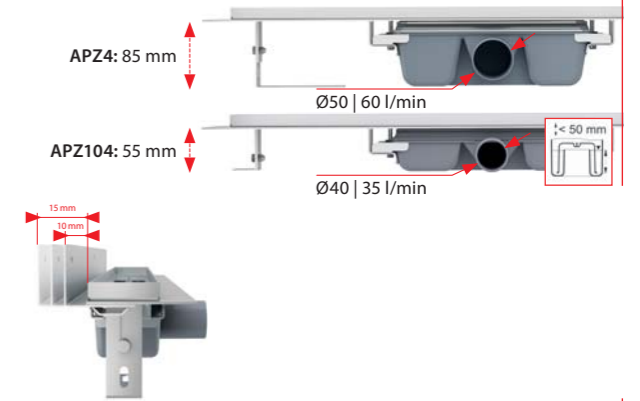

LINE

Stainless steel-polished / Stainless steel-matt

PURE

Stainless steel-polished / Stainless steel-matt

CUBE

Stainless steel-polished / Stainless steel-matt

HOPE

Stainless steel-polished / Stainless steel-matt

BUBLE

Stainless steel-polished / Stainless steel-matt

DREAM

Stainless steel-polished / Stainless steel-matt

Quantity (packing) LINE-850	1 pc
Dimensions (piece) LINE-850	890x20x55 mm
Weight (piece) LINE-850	0,6485 kg