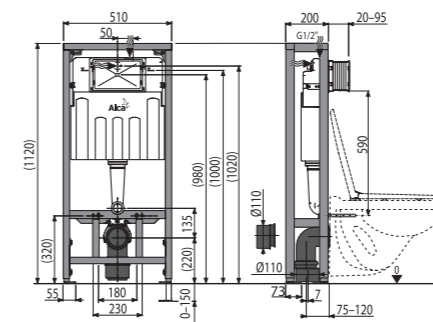

### AM116/1120 Solomodul

Pre-wall installation system for dry build up (self-supporting)

Quantity (packing)	1 pc
Quantity (pallet)	12 pcs
Dimensions (piece)	1195x220x525 mm
Weight (piece)	20,5019 kg
Small/big flush	2,5-3,5 l/6-9 l
Installation height	1120 mm