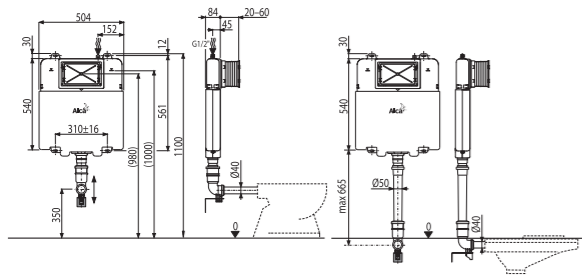

AM1112 Basicmodul Slim
Wall concealed WC cistern

Quantity (packing)	1 pc
Quantity (pallet)	20 pcs
Dimensions (piece)	965x515x110 mm
Weight (piece)	5,2697 kg
Small/big flush	3 l/6 l
Installation height	1100 mm