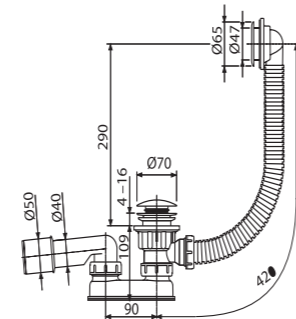

Quantity (packing)	75 pcs
Quantity (pallet)	1200 pcs
Material	polypropylene

**A533-DN50**  
Odour trap

Quantity (packing)	75 pcs
Quantity (pallet)	1200 pcs
Material	polypropylene

**A503KM**  
Shower waste and trap CLICK/CLACK, metal