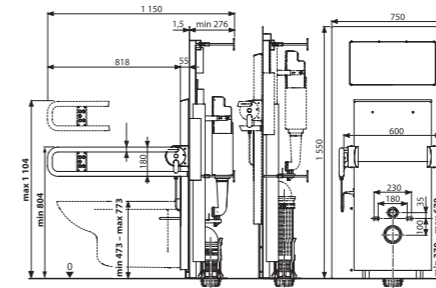

AM101/1500L Medic Assistant

Pre-wall installation system for dry build up, height adjustable – for people with reduced mobility

Quantity (packing)	1 pc
Quantity (pallet)	1 pcs
Dimensions (piece)	1686x835x654 mm
Weight (piece)	105,802 kg
Small/big flush	2-9 l/2-9 l
Installation height	1550 mm