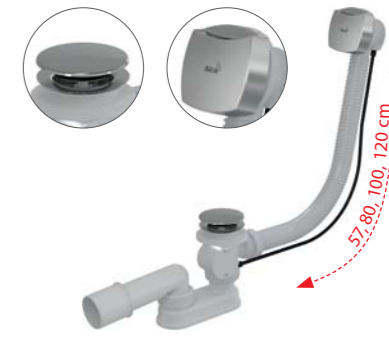

A553KM1

Bath pop-up waste and trap, metal