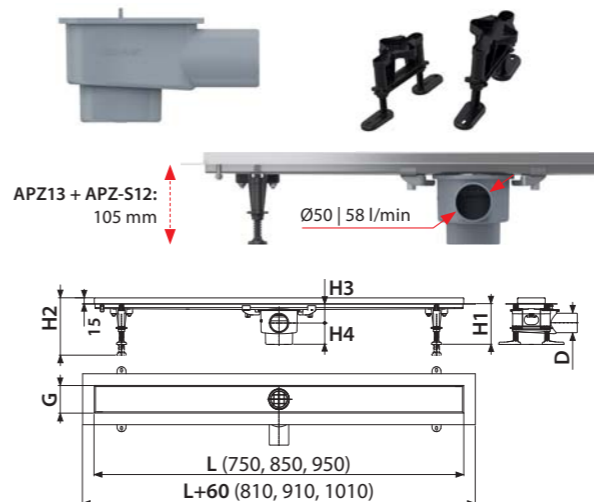

APZ-S12 Trap DN50 and set of adjustable legs

CODE Stainless steel-polished / Stainless steel-matt

ROUTE Stainless steel-polished / Stainless steel-matt

SMILE Stainless steel-polished / Stainless steel-matt

ZIP Stainless steel-polished / Stainless steel-matt

INSERT Grid for embedding tiles

SPACE Stainless steel-matt

STREAM Stainless steel-matt

Quantity (packing) CODE-850	1 pc
Dimensions (piece) CODE-850	855x76x40 mm
Weight (piece) CODE-850	1,2047 kg

APZ13 + APZ-S6/APZ-S9/APZ-S12, APZ23 + APZ-S6/APZ-S9/APZ-S12	
Minimum floor thickness (H1)	54/81/105 mm
Total installation height (H2)	69-86/96-170/120-170 mm
Height from the axis of the waste to the collar (H3)	24/50/50 mm
Height from the axis of the waste to the bottom of the trap (H4)	30/31/55 mm
Drain channel width (G)	71 mm
Flow rate (EN 1253-1)	40/50/58 l/min
Outlet pipe diameter (D)	Ø40/50/50
Load class (EN 1253-1)	K3 = max. 300 kg
Material – drain body (ČSN 17240)	stainless steel DIN 1.4301
Material – odour trap	polypropylene
Drain channel length (L)	750, 850, 950 mm