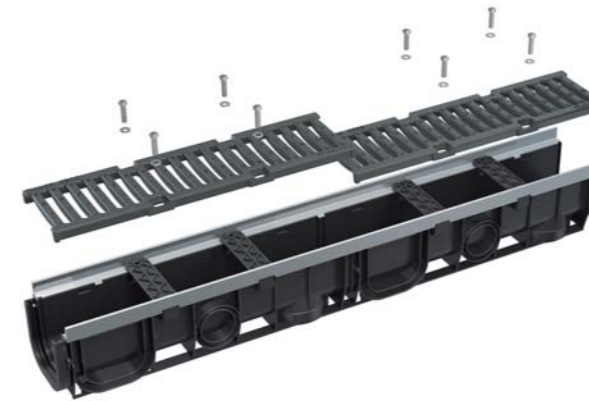

**AVZ102R-R103S**

Outdoor drain box for AVZ102 with plastic frame and galvanized grid B125

Quantity (packing)	1 pc
Quantity (pallet)	24 pcs
Material	polypropylene filled with talc

**AVZ103-R202**

Outdoor drain channel 100 mm with metal frame and cast iron grid C250