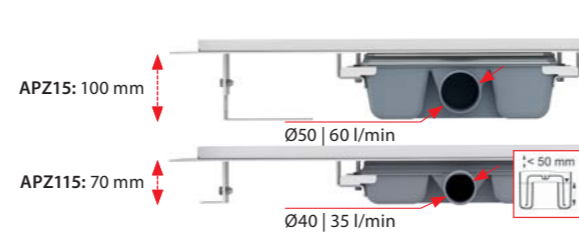

APZ15	APZ115
Minimum floor thickness (H1)	100–158 mm	71–97 mm
Height from the axis of the waste to the collar (H3)	65 mm	50 mm
Height from the axis of the waste to the bottom of the trap (H4)	35 mm	21 mm
Drain channel width (G)	56 mm	56 mm
Flow rate (EN 1253-1)	60–68,8 l/min	35 l/min
Outlet pipe diameter (D)	Ø50	Ø40
Load class (EN 1253-1)		K3 = max. 300 kg
Material – drain body (ČSN 17240)		stainless steel DIN 1.4301
Material – odour trap		polypropylene
Drain channel length (L)	300, 550, 650, 750, 850, 950, 1050, 1150 mm	

Quantity (packing) APZ15-850	8 pcs
Dimensions (piece) APZ15-850	920x135x170 mm
Weight (piece) APZ15-850	5,3917 kg

Table of size variants for linear shower drains and grids – page 178