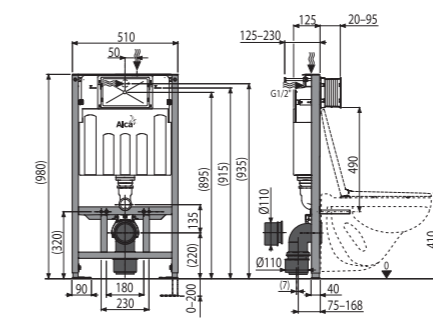

AM101/1000 Sádromodul
Pre-wall installation system for dry build up (plasterboard)

Quantity (packing)	1 pc
Quantity (pallet)	15 pcs
Dimensions (piece)	1130x145x520 mm
Weight (piece)	13,3652 kg
Small/big flush	2,5-3,5 l/6-9 l
Installation height	1062 mm