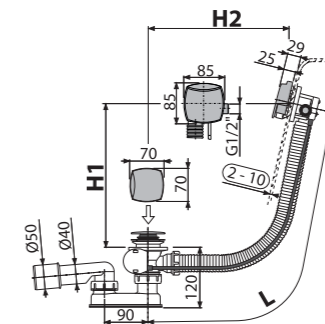

A564CRM3
Bath pop-up waste and trap, with overflow filler, chrome

Quantity (packing)	12 pcs
Quantity (pallet)	192 pcs
Material - plug/control knob	plastic/plastic