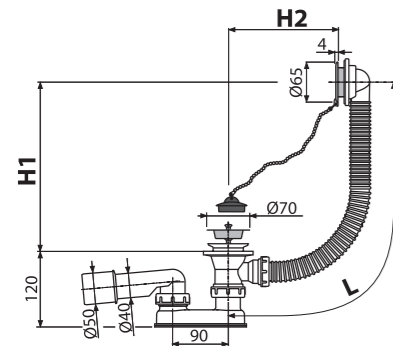

Length variants of bath wastes and traps – page 176

A501

Bath waste and trap, chrome