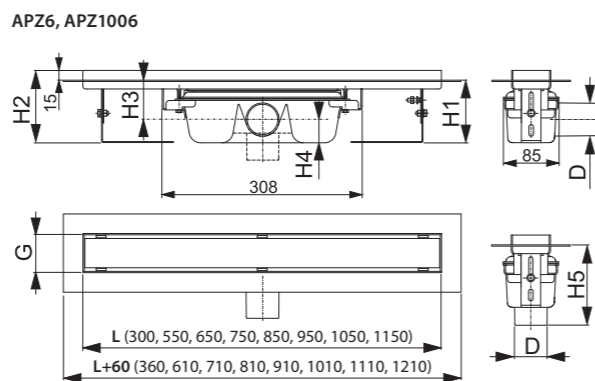

Quantity (packing) APZ16-850	8 pcs
Dimensions (piece) APZ16-850	920x205x160 mm
Weight (piece) APZ16-850	4,4987 kg

Table of size variants for linear shower drains and grids – page 178

POSH

Stainless steel-matt

Quantity (packing) POSH-850	1 pc
Dimensions (piece) POSH-850	860x35x65 mm
Weight (piece) POSH-850	1,9787 kg

DESIGN

Stainless steel-polished / Stainless steel-matt

DESIGN-ANTIC

Bronze-antic

Quantity (packing) DESIGN-850	1 pc
Dimensions (piece) DESIGN-850	860x35x65 mm
Weight (piece) DESIGN-850	0,8614 kg

GAP

Stainless steel-matt

Quantity (packing) GAP-850	1 pc
Dimensions (piece) GAP-850	860x65x35 mm
Weight (piece) GAP-850	1,619 kg

	APZ6/1006 APZ16/1016	APZ106/1106 APZ116/1116
Minimum floor thickness (H1)	95 mm	65 mm
Total installation height (H2)	110–168 mm	80–106 mm
Height from the axis of the waste to the collar (H3)	59/- mm	44,5/- mm
Height from the axis of the waste to the bottom of the trap (H4)	36/- mm	21,5/- mm
Building height to the waste (H5)	-/122 mm	-/110 mm
Drain channel width (G)	60 mm	60 mm
Flow rate (EN 1253-1)	60/68,8 l/min	35/44 l/min
Outlet pipe diameter (D)	Ø50	Ø40
Material – drain body	stainless steel DIN 1.4301	
Material – odour trap	polypropylene	
Drain channel length (L)	300, 550, 650, 750, 850, 950, 1050, 1150 mm	

FLOOR

Grid for embedding tiles

Quantity (packing) FLOOR-850	1 pc
Dimensions (piece) FLOOR-850	860x35x65 mm
Weight (piece) FLOOR-850	0,9123 kg

GL1200

GLASS – glass-white

GL1202

Glass-green

GL1204

Glass-black

Quantity (packing) GL1200-850	1 pc
Dimensions (piece) GL1200-850	1200x0xØ60 mm
Weight (piece) GL1200-850	1,6431 kg

STAINLESS STEEL

These grids have the following codes:
DESIGN – the basis is a stainless steel U-profile, with rounded edges. Two different finishes are available: polished and brushed matt.
POSH – a solid stainless steel plate is attached to the standard U-profile, with clean lines and well-defined edges. Surface finish is brushed matt.
Load class – K3.

GLASS

These grids have the following codes:
GL line – tempered glass
The grids are based on stainless steel U-profiles to which a solid piece of tempered glass is attached, available in a range of colours and with a high gloss finish. The special, toughened glass conforms to the relevant safety regulations EN 12150-2.
Load class – H15.