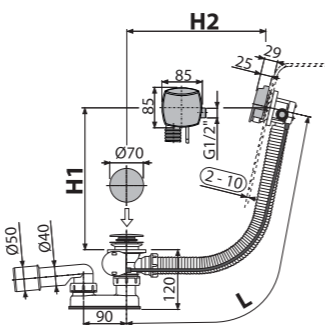

A564CRM1
Bath pop-up waste and trap, with overflow filler, chrome

Quantity (packing)	12 pcs
Quantity (pallet)	192 pcs
Material - plug/control knob	plastic/plastic