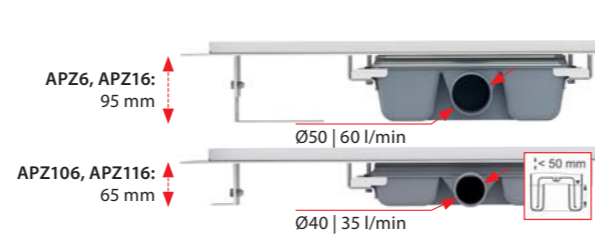

Table of size variants for linear shower drains and grids – page 178

Quantity (packing) APZ16-850	8 pcs
Dimensions (piece) APZ16-850	920x205x160 mm
Weight (piece) APZ16-850	4,4987 kg

Table of size variants for linear shower drains and grids – page 178