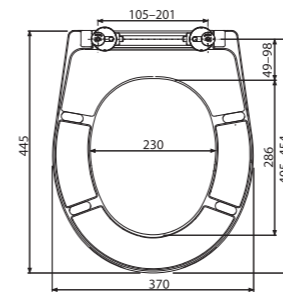

A604 ZEN

WC seat universal SOFTCLOSE, Duroplast

Quantity (packing)	5 pcs
Quantity (pallet)	120 pcs
Hinges	P106B
Material	Duroplast with antibacterial properties