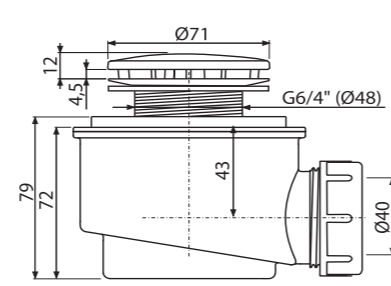

**A47B-60**  
Shower waste and trap, white

Ø60

Quantity (packing) 30 pcs  
Quantity (pallet) 840 pcs  
Material – trap body/cover polypropylene/plastic

**A47CR-50**  
Shower waste and trap, chrome

Ø50

Quantity (packing) 30 pcs  
Quantity (pallet) 840 pcs  
Material – trap body/cover polypropylene/plastic