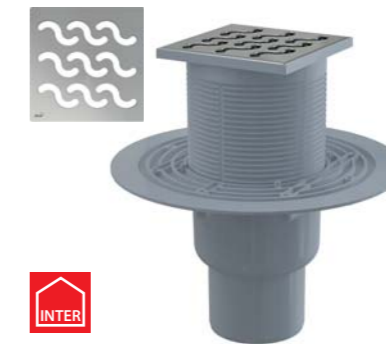

APV202

Floor drain 105x105/50/75 mm straight outlet, stainless steel grid, wet odour trap

Flow rate	44 l/min
Material	polypropylene
Quantity (packing)	8 pcs
Quantity (pallet)	160 pcs