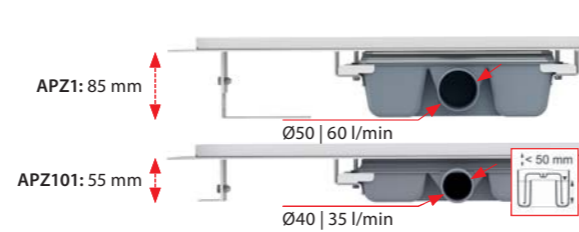

Table of size variants for linear shower drains and grids – page 177

**APZ1, APZ101 Low**  
Shower drain with an edge for perforated grids (300, 550, 650, 750, 850, 950, 1050, 1150, 1450 mm)

**25**  
YEAR GUARANTEE