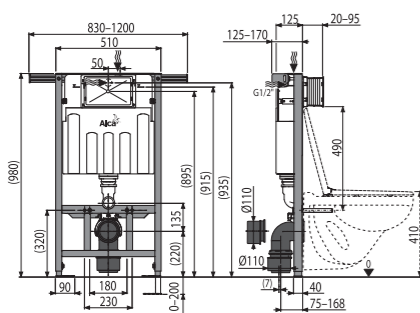

AM102/1000 Jádromodul

Pre-wall installation system for dry build up (especially for renovation of concrete panel housing units)

Quantity (packing)	1 pc
Quantity (pallet)	15 pcs
Dimensions (piece)	1130x145x520 mm
Weight (piece)	15,9829 kg
Small/big flush	2,5-3,5 l/6-9 l
Installation height	980 mm