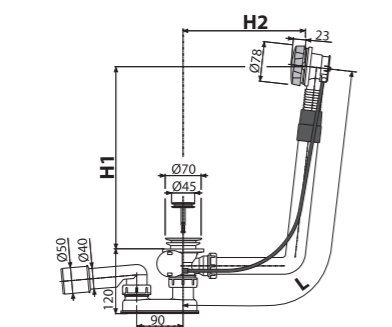

A550K

Bath pop-up waste and trap, metal