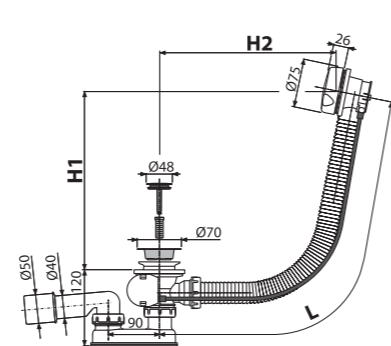

A51B

Bath pop-up waste and trap, white

Quantity (packing)	20 pcs
Quantity (pallet)	320 pcs
Material – plug/control knob	metal/plastic