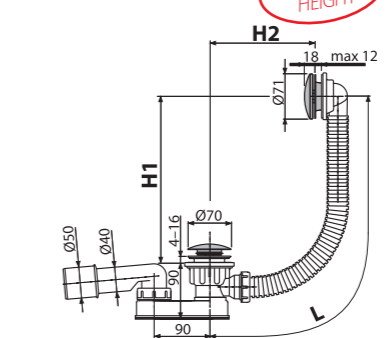

A507CKM

Bath CLICK/CLACK waste and trap, metal