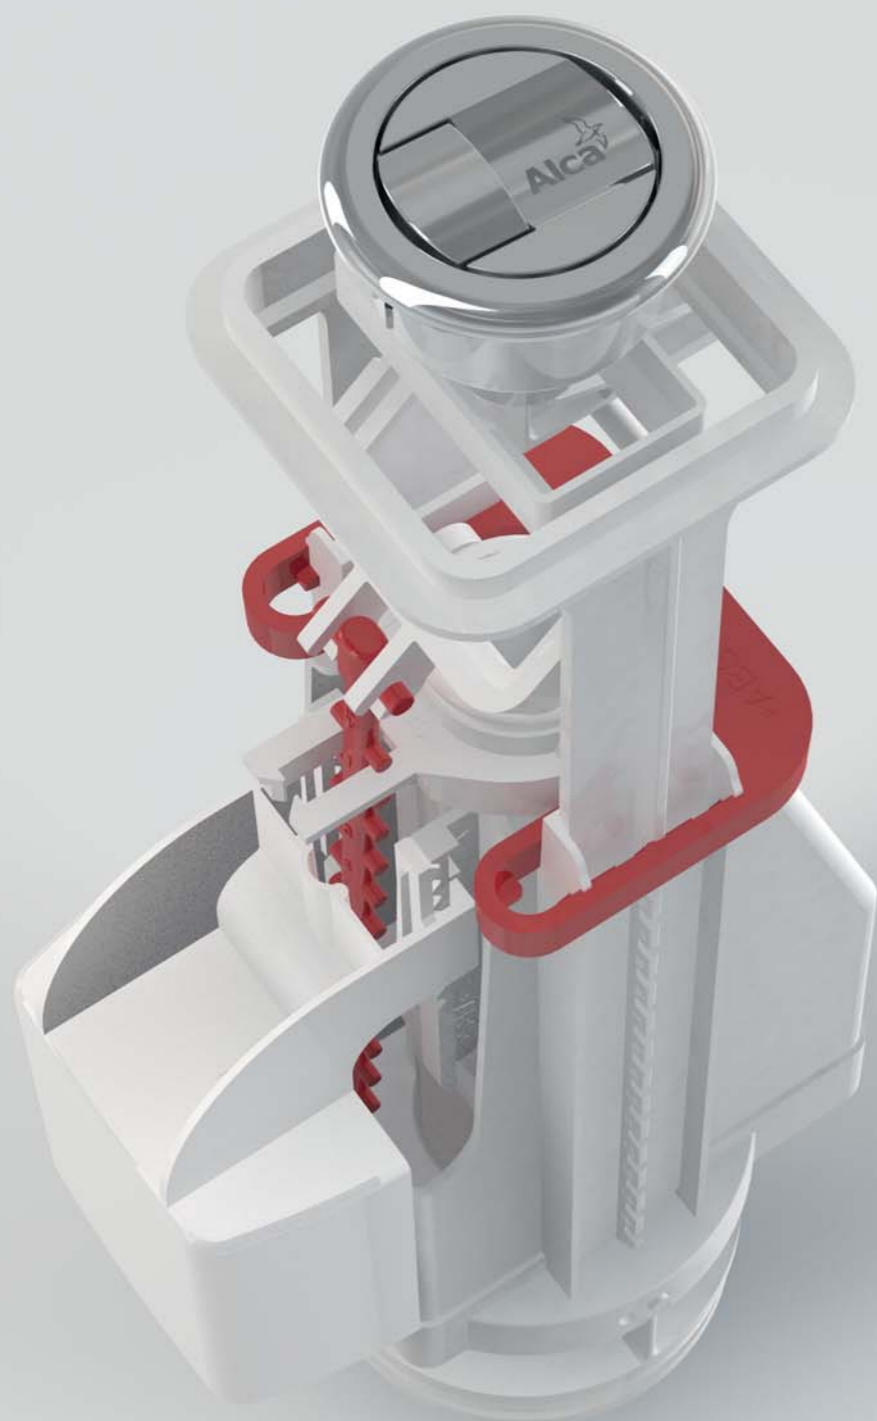

Valves

Fill valves	44
Flush valves	45
Plastic WC cisterns	46
Fill and flush kits	47
Valves – accessories	49