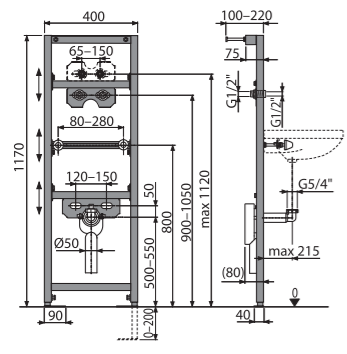

A104AVS/1200
Mounting frame for wash-basin and faucet with built-in trap