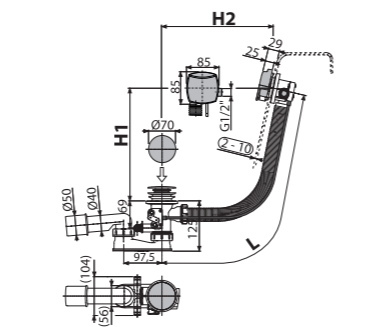

A566-273133-57

Bath waste and trap for whirlpool bathtubs with overflow filler, metal

Quantity (packing)	12 pcs
Quantity (pallet)	192 pcs
Material – plug/control knob	metal/metal

Quantity (packing)	12 pcs
Quantity (pallet)	192 pcs
Material – plug/control knob	plastic/plastic

Quantity (packing)	12 pcs
Quantity (pallet)	192 pcs
Material – plug/control knob	metal/metal