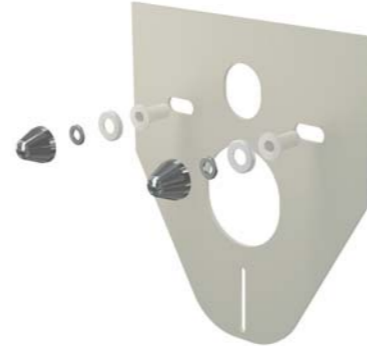

**M910**

Noise insulation for wall-hung WC toilets and bidets with accessories including cover cap (white)

Quantity (packing) 50 pcs  
Quantity (pallet) 800 pcs  
Material XPLE

**M910CR**

Noise insulation for wall-hung WC toilets and bidets with accessories including cover cap (chrome)