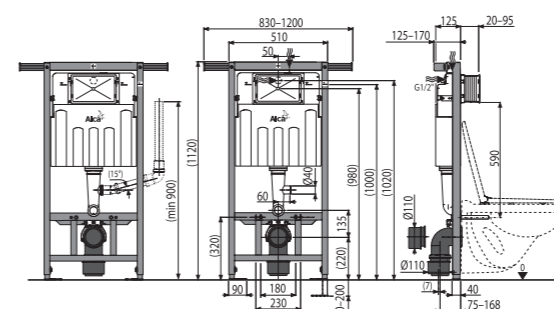

AM102/1120V Jádromodul

Pre-wall installation system with ventilation for dry build up (especially for renovation of concrete panel housing units)

Quantity (packing)	1 pc
Quantity (pallet)	15 pcs
Dimensions (piece)	1130x145x520 mm
Weight (piece)	16,3556 kg
Small/big flush	2,5-3,5 1/6-9 l
Installation height	1120 mm