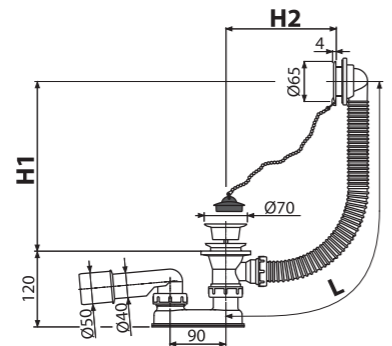

A502

Bath waste and trap, white