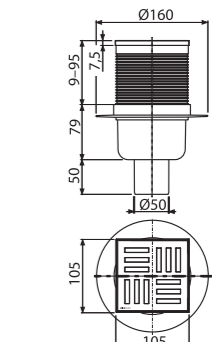

**APV5111**

Floor drain 105x105/50 mm side outlet, grey grid, wet odour trap

Flow rate	46 l/min
Material	ABS, polypropylene
Quantity (packing)	20 pcs
Quantity (pallet)	320 pcs

**APV6111**

Floor drain 105x105/50 mm straight outlet, grey grid, wet odour trap