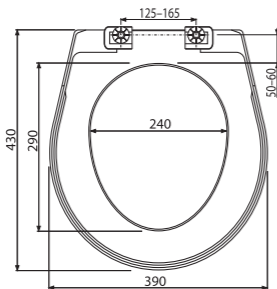

A3551
WC seat

Quantity (packing)	15 pcs
Quantity (pallet)	300 pcs
Hinges	-
Material	polypropylene