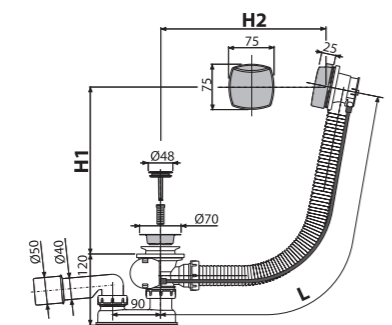

A51CR

Bath pop-up waste and trap, chrome