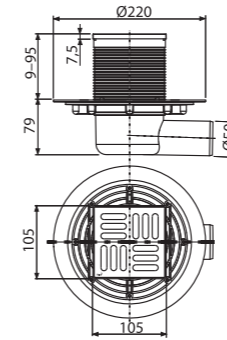

APV101

Floor drain 105x105/50 mm side outlet, stainless steel grid, wet odour trap

Flow rate	46 l/min
Material	polypropylene
Quantity (packing)	8 pcs
Quantity (pallet)	160 pcs