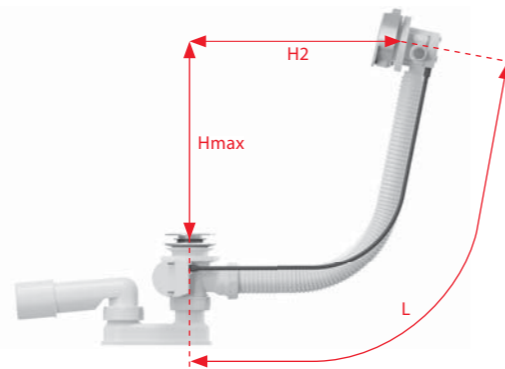

These products can be found on pages 126–130

Table of size variants for bath wastes and traps with an overflow filler mechanism

L=570 ■ Hmax=370	L=800 ■ Hmax=600	L=1000 ■ Hmax=800	L=1200 ■ Hmax=1000
A508CKM	A508CKM-80	A508CKM-100	A508CKM-120
A509CKM	A509CKM-80	A509CKM-100	A509CKM-120
A564BLACK	A564BLACK-80	A564BLACK-100	A564BLACK-120
A564CRM1	A564CRM1-80	A564CRM1-100	A564CRM1-120
A564CRM2	A564CRM2-80	A564CRM2-100	A564CRM2-120
A564CRM3	A564CRM3-80	A564CRM3-100	A564CRM3-120
A564KM1	A564KM1-80	A564KM1-100	A564KM1-120
A564KM3	A564KM3-80	A564KM3-100	A564KM3-120
A565CRM1	A565CRM1-80	A565CRM1-100	A565CRM1-120
A565CRM2	A565CRM2-80	A565CRM2-100	A565CRM2-120
A565CRM3	A565CRM3-80	A565CRM3-100	A565CRM3-120
A565KM1	A565KM1-80	A565KM1-100	A565KM1-120
A565KM3	A565KM3-80	A565KM3-100	A565KM3-120
A566-273133-57	A566-273133-80	A566-273133-100	A566-273133-120

These products can be found on pages 130–132

Determining the length of ALCA bath wastes

Determining the necessary length of the bath waste for different bathtub models is very easy. The waste hole in the bottom of the tub and an the overflow opening in the wall of the tub are combined perpendiculars (Hmax and H2). By adding the perpendicular lines, then we get the desired waste length (L).

$H_{max} + H_2 = L$

Maximum bathtub wall thickness for each type of bath waste and trap

Bath wastes and traps	Bathtub wall thickness around the waste (mm)	Bathtub wall thickness around the overflow (mm)	Bath wastes and traps	Bathtub wall thickness around the waste (mm)	Bathtub wall thickness around the overflow (mm)
A501	13	10	A509CKM	10–18	4–16
A502	13	10	A564CRM1	2–10	10
A51B	2–10	10	A564CRM2	2–10	10
A51BM	2–10	10	A564CRM3	2–10	10
A51CR	2–10	10	A564KM1	2–10	10
A51CRM	2–10	10	A564BLACK	2–10	10
A553K	2–10	10	A564KM3	2–10	10
A553KM1	2–10	10	A565CRM1	10–18	12–26
A55K	2–10	10	A565CRM2	10–18	12–26
A55ANTIC	2–10	10	A565CRM3	10–18	12–26
A55BLACK	2–10	10	A565KM1	10–18	12–26
A55KM	2–10	10	A565KM3	10–18	12–26
A550K	2–10	10	A566-112122-57	2–10	10
A550KM	2–10	10	A566-112122-80	2–10	10
A504CKM	12	4–16	A566-112122-100	2–10	10
A507CKM	12	4–16	A566-273133-57	2–10	10
A516CKM	8	4–16	A566-112122-120	2–10	10
A507BLACK	12	4–16	A566-273133-80	2–10	10
A505CRM	12	4–16	A566-273133-100	2–10	10
A505CKM	12	4–16	A566-273133-120	2–10	10
A508CKM	2–10	4–16			

Table of variants for shower drains and grids