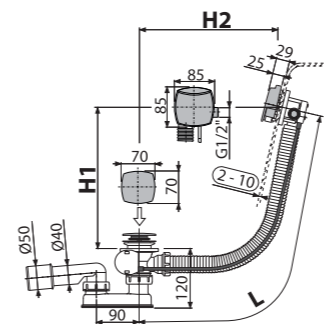

A564CRM2
Bath pop-up waste and trap, with overflow filler, chrome

Quantity (packing)	12 pcs
Quantity (pallet)	192 pcs
Material - plug/control knob	plastic/plastic