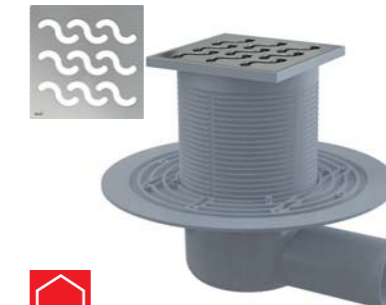

APV102

Floor drain 105x105/50 mm side outlet, stainless steel grid, wet odour trap

Flow rate	46 l/min
Material	polypropylene
Quantity (packing)	8 pcs
Quantity (pallet)	160 pcs