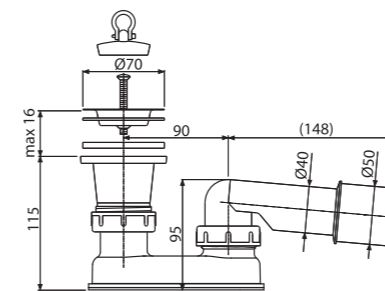

A461-50
Shower waste and trap

Quantity (packing)	50 pcs
Quantity (pallet)	800 pcs
Material	polypropylene