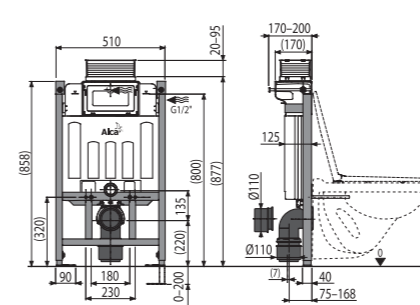

### AM118/850 Sádromodul

Pre-wall installation system for dry build up (plasterboard) with top or front actuation

Quantity (packing)	1 pc
Quantity (pallet)	16 pcs
Dimensions (piece)	998x526x178 mm
Weight (piece)	12,012 kg
Small/big flush	2,5-3,5 l/6-9 l
Installation height	858 mm