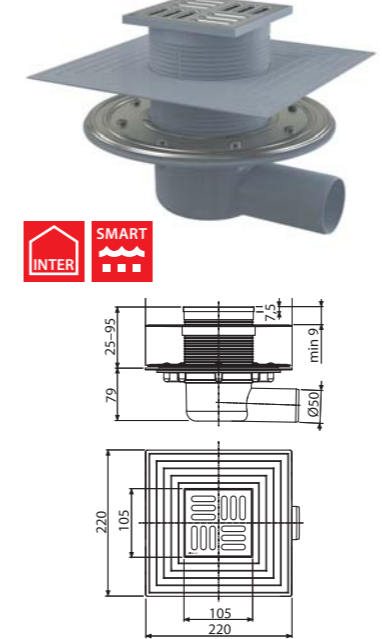

Flow rate	37 l/min
Material	polypropylene
Quantity (packing)	8 pcs
Quantity (pallet)	128 pcs

APV2324
Floor drain 105x105/50/75 mm straight outlet, stainless steel grid, stainless steel flange and collar-2nd level insulation, combined odour trap SMART