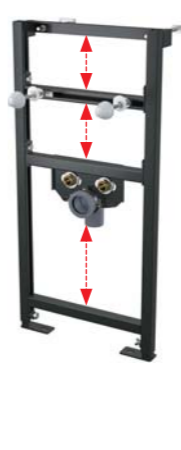

Quantity (packing)	1 pc
Quantity (pallet)	30 pcs
Dimensions (piece)	1195x410x82 mm
Weight (piece)	7,4637 kg
Installation height	850 mm