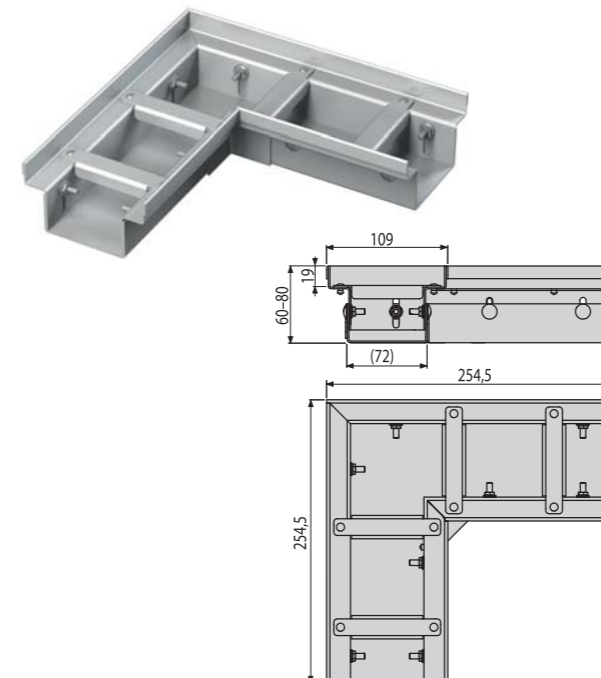

Quantity (packing)	1 pc
Quantity (pallet)	100 pcs
Material	galvanized steel/stainless steel

ADZ-R121R
Grid for drainage corner channel 100 mm, galvanized steel

ADZ-R321R
Grid for drainage corner channel 100 mm, stainless steel

ADZ-R122R
Grid for drainage corner channel 100 mm, galvanized steel

ADZ-R322R
Grid for drainage corner channel 100 mm, stainless steel

ADZ-R123R
Grid for drainage corner channel 100 mm, galvanized steel

ADZ-R323R
Grid for drainage corner channel 100 mm, stainless steel

ADZ-R324R
Grid for drainage corner channel 100 mm, stainless steel