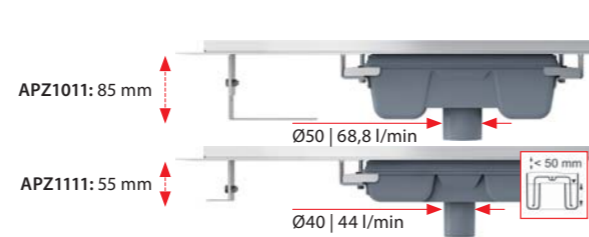

APZ1011 Antivandal, APZ1111 Antivandal Low

Shower drain Antivandal with grid, straight outlet
(300, 550, 650, 750, 850, 950, 1050, 1150 mm)