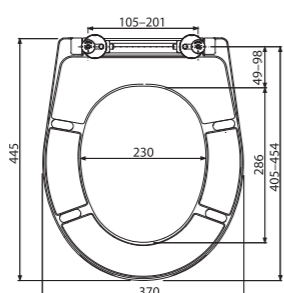

**A604**

WC seat universal SOFTCLOSE, Duroplast

Quantity (packing)	5 pcs
Quantity (pallet)	120 pcs
Hinges	P106B
Material	Duroplast with antibacterial properties

**A604 BAHAMA**

WC seat universal SOFTCLOSE, Duroplast