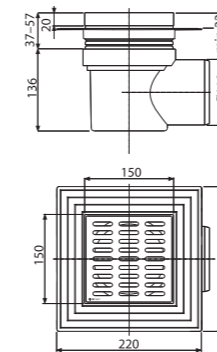

APV12

Floor drain 150x150/110 mm side outlet, stainless steel grid, collar-2nd level insulation, wet odour trap

Flow rate	89 l/min
Material	polypropylene
Quantity (packing)	8 pcs
Quantity (pallet)	160 pcs

APV13

Floor drain 150x150/110 mm straight outlet, stainless steel grid, collar-2nd level insulation, wet odour trap