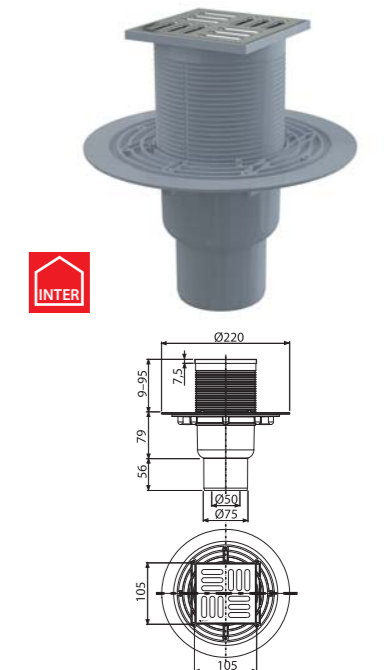

Flow rate	46 l/min
Material	polypropylene
Quantity (packing)	8 pcs
Quantity (pallet)	160 pcs