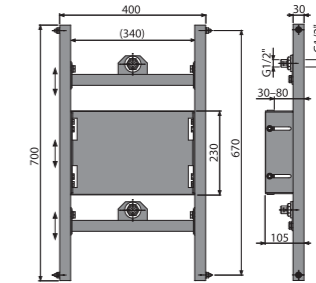

Quantity (packing)	1 pc
Quantity (pallet)	30 pcs
Dimensions (piece)	1195x82x410 mm
Weight (piece)	9,1422 kg
Installation height	1120 mm

**A104PB/1120**  
Mounting frame for built-in mixer

Quantity (packing)	1 pc
Quantity (pallet)	30 pcs
Dimensions (piece)	1195x410x82 mm
Weight (piece)	4,7348 kg
Installation height	1120 mm

**A105/1200**  
Mounting frame for bidet

Quantity (packing)	1 pc
Quantity (pallet)	20 pcs
Dimensions (piece)	1190x523x90 mm
Weight (piece)	11,7195 kg
Installation height	1170 mm

**A113/1200**  
Mounting frame for wall-hung WC combi

Quantity (packing)	1 pc
Quantity (pallet)	15 pcs
Dimensions (piece)	1195x530x145 mm
Weight (piece)	11,2567 kg
Installation height	1176 mm

**A113/1120**  
Mounting frame for wall-hung WC combi

Quantity (packing)	1 pc
Quantity (pallet)	15 pcs
Dimensions (piece)	1195x145x530 mm
Weight (piece)	11,1765 kg
Installation height	1120 mm

**A117B**  
Mounting frame for faucet in plasterboard structure

Quantity (packing)	20 pcs
Quantity (pallet)	160 pcs
Dimensions (piece)	370x80x140 mm
Weight (piece)	1,9108 kg
Installation height	- mm

**A117PB**  
Mounting frame for built-in mixer in plasterboard structure