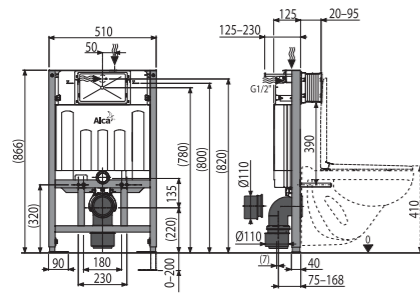

**AM101/1000 Sádromodul**  
Pre-wall installation system for dry build up (plasterboard)

Quantity (packing)	1 pc
Quantity (pallet)	15 pcs
Dimensions (piece)	1130x145x520 mm
Weight (piece)	13,3652 kg
Small/big flush	2,5-3,5 l/6-9 l
Installation height	1062 mm

### AM101/850 Sádromodul

Pre-wall installation system for dry build up (plasterboard)

Quantity (packing)	1 pc
Quantity (pallet)	15 pcs
Dimensions (piece)	1130x145x520 mm
Weight (piece)	13,0316 kg
Small/big flush	2,5-3,5 l/6-9 l
Installation height	866 mm