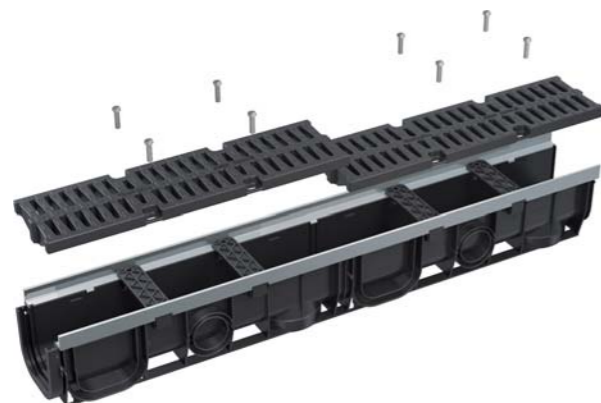

AVZ103-R403

Outdoor drain channel 100 mm with metal frame and composite grid C250

Quantity (packing)	1 pc
Quantity (pallet)	60 pcs
Material	polypropylene filled with talc