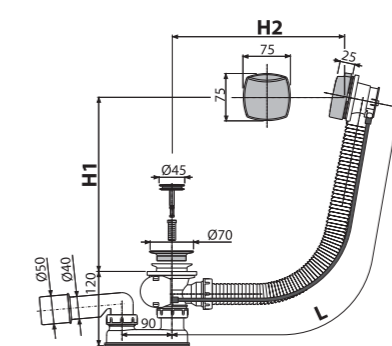

A553K

Bath pop-up waste and trap, metal