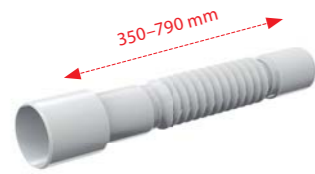

A795
Flexi pipe 50/40×40