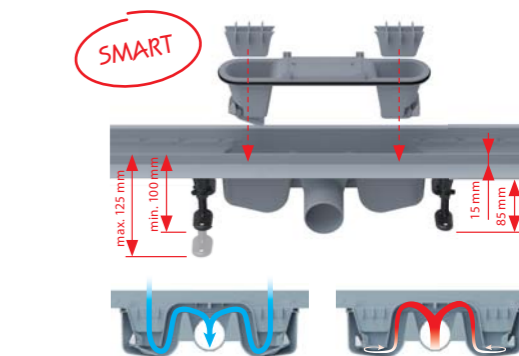

**SOLID**  
 Stainless steel-matt

**TILE**  
 Grid for embedding tiles

Quantity (packing) LINE-850	1 pc
Dimensions (piece) LINE-850	890x20x55 mm
Weight (piece) LINE-850	0,6485 kg

**APZ2012 Optimal**

Shower drain with an edge for perforated grids or tile embedding, without odour trap (550, 650, 750, 850 mm)