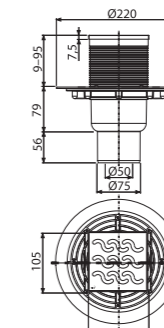

APV202

Floor drain 105x105/50/75 mm straight outlet, stainless steel grid, wet odour trap

Flow rate	44 l/min
Material	polypropylene
Quantity (packing)	8 pcs
Quantity (pallet)	160 pcs