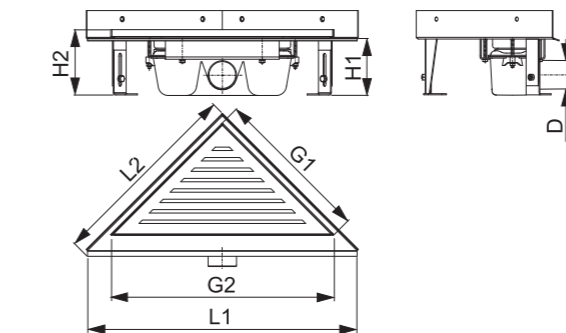

ARZ1
Corner shower drain without an edge for perforated grids

ARZ1	
Minimum floor thickness (H1)	100 mm
Total installation height (H2)	110–170 mm
Drain dimensions (L1xL2)	475x340 mm
Grid dimensions (G1xG2)	270x382 mm
Flow rate (EN 1253-1)	60 l/min
Outlet pipe diameter (D)	Ø50
Load class (EN 1253-1)	K3 = max. 300 kg
Material – drain body	stainless steel DIN 1.4301
Material – odour trap	polypropylene

Quantity (packing) ARZ1	4 pcs
Dimensions (piece) ARZ1	490x125x330 mm
Weight (piece) ARZ1	3,1764 kg