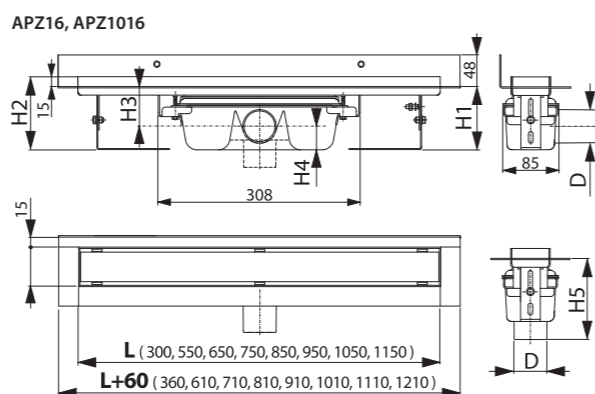

Quantity (packing) APZ16-850	8 pcs
Dimensions (piece) APZ16-850	920x205x160 mm
Weight (piece) APZ16-850	4,4987 kg

Table of size variants for linear shower drains and grids – page 178

POSH

Stainless steel-matt

Quantity (packing) POSH-850	1 pc
Dimensions (piece) POSH-850	860x35x65 mm
Weight (piece) POSH-850	1,9787 kg

DESIGN

Stainless steel-polished / Stainless steel-matt

DESIGN-ANTIC

Bronze-antic

Quantity (packing) DESIGN-850	1 pc
Dimensions (piece) DESIGN-850	860x35x65 mm
Weight (piece) DESIGN-850	0,8614 kg

GAP

Stainless steel-matt

Quantity (packing) GAP-850	1 pc
Dimensions (piece) GAP-850	860x65x35 mm
Weight (piece) GAP-850	1,619 kg

	APZ6/1006 APZ16/1016	APZ106/1106 APZ116/1116
Minimum floor thickness (H1)	95 mm	65 mm
Total installation height (H2)	110–168 mm	80–106 mm
Height from the axis of the waste to the collar (H3)	59/- mm	44,5/- mm
Height from the axis of the waste to the bottom of the trap (H4)	36/- mm	21,5/- mm
Building height to the waste (H5)	-/122 mm	-/110 mm
Drain channel width (G)	60 mm	60 mm
Flow rate (EN 1253-1)	60/68,8 l/min	35/44 l/min
Outlet pipe diameter (D)	Ø50	Ø40
Material – drain body	stainless steel DIN 1.4301	
Material – odour trap	polypropylene	
Drain channel length (L)	300, 550, 650, 750, 850, 950, 1050, 1150 mm	

FLOOR

Grid for embedding tiles

Quantity (packing) FLOOR-850	1 pc
Dimensions (piece) FLOOR-850	860x35x65 mm
Weight (piece) FLOOR-850	0,9123 kg

GL1200

GLASS – glass-white

GL1202

Glass-green

GL1204

Glass-black

Quantity (packing) GL1200-850	1 pc
Dimensions (piece) GL1200-850	1200x0xØ60 mm
Weight (piece) GL1200-850	1,6431 kg

STAINLESS STEEL

These grids have the following codes:
DESIGN – the basis is a stainless steel U-profile, with rounded edges. Two different finishes are available: polished and brushed matt.
POSH – a solid stainless steel plate is attached to the standard U-profile, with clean lines and well-defined edges. Surface finish is brushed matt.
Load class – K3.

GLASS

These grids have the following codes:
GL line – tempered glass
The grids are based on stainless steel U-profiles to which a solid piece of tempered glass is attached, available in a range of colours and with a high gloss finish. The special, toughened glass conforms to the relevant safety regulations EN 12150-2.
Load class – H15.