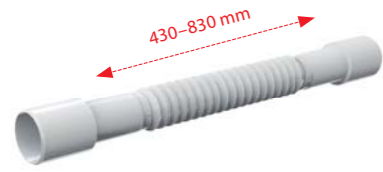

A794
Flexi pipe 40–32×32–40