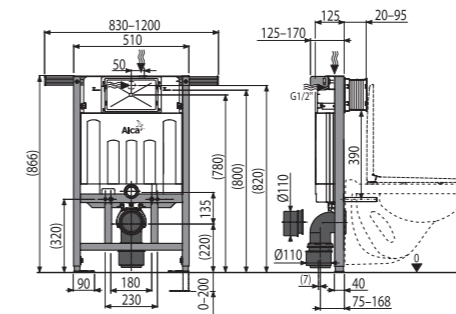

AM102/850 Jádromodul

Pre-wall installation system for dry build up (especially for renovation of concrete panel housing units)

Quantity (packing)	1 pc
Quantity (pallet)	15 pcs
Dimensions (piece)	1130x145x520 mm
Weight (piece)	15,6493 kg
Small/big flush	2,5-3,5 l/6-9 l
Installation height	866 mm