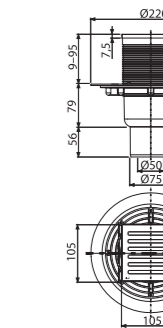

**APV202**

Floor drain 105x105/50/75 mm straight outlet, stainless steel grid, wet odour trap

Flow rate	44 l/min
Material	polypropylene
Quantity (packing)	8 pcs
Quantity (pallet)	160 pcs

**APV203**

Floor drain 105x105/50/75 mm straight outlet, stainless steel grid, wet odour trap