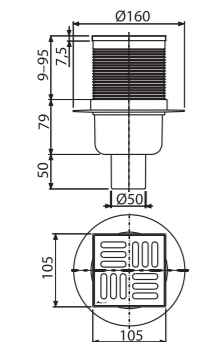

APV2

Floor drain 105x105/50 mm straight outlet, stainless steel grid, wet odour trap

Flow rate	46 l/min
Material	ABS, polypropylene
Quantity (packing)	20 pcs
Quantity (pallet)	320 pcs