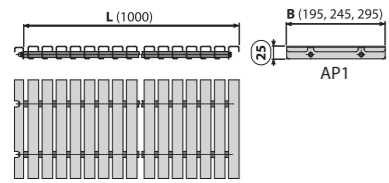

**ADZ-R323R**  
Grid for drainage corner channel 100 mm, stainless steel

**ADZ-R324R**  
Grid for drainage corner channel 100 mm, stainless steel

**AP1**

Swimming pool overflow grating without anti-slip surface