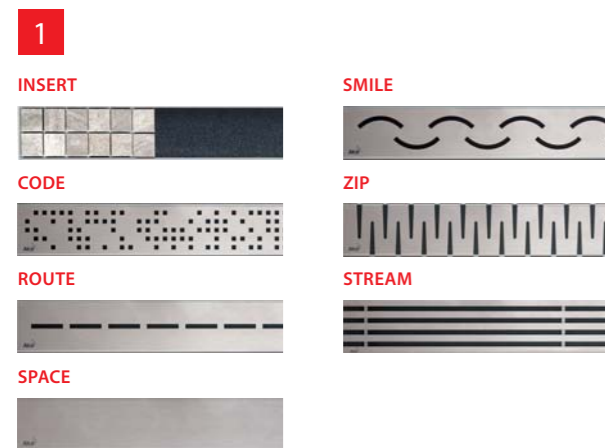

Stainless steel linear shower drain APZ13 Modular, APZ23 Modular Wall

The stainless steel shower drains APZ13 and APZ23 were designed as modular products according to current standards in Western markets. We offer 3 length variants with 3 optional traps and 7 grids. The grids range includes perforated and full grids, grids for embedding tiles and prismatic grid (parallel bars).

2 APZ13 Modular Shower drain (750, 850, 950 mm)

25
YEAR GUARANTEE

Quantity (packing) APZ13-850	20 pcs
Dimensions (piece) APZ13-850	940x156x84 mm
Weight (piece) APZ13-850	2,0398 kg

APZ23 Modular Wall Shower drain (750, 850, 950 mm)

25
YEAR GUARANTEE

Quantity (packing) APZ23-850	20 pcs
Dimensions (piece) APZ23-850	940x156x84 mm
Weight (piece) APZ23-850	- kg

P143 P144 P145 Combined odour trap SMART for APZ-S6 Combined odour trap SMART for APZ-S9 Combined odour trap SMART for APZ-S12

APZ-S6 Extra-low trap DN40 and set of adjustable legs

APZ-S9 Low trap DN50 and set of adjustable legs

APZ-S12 Trap DN50 and set of adjustable legs

CODE Stainless steel-polished / Stainless steel-matt

ROUTE Stainless steel-polished / Stainless steel-matt

SMILE Stainless steel-polished / Stainless steel-matt

ZIP Stainless steel-polished / Stainless steel-matt

INSERT Grid for embedding tiles

SPACE Stainless steel-matt

STREAM Stainless steel-matt

Quantity (packing) CODE-850	1 pc
Dimensions (piece) CODE-850	855x76x40 mm
Weight (piece) CODE-850	1,2047 kg