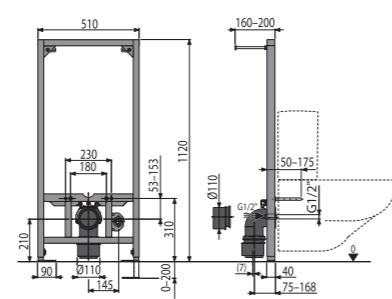

Quantity (packing)	1 pc
Quantity (pallet)	30 pcs
Dimensions (piece)	1195x82x410 mm
Weight (piece)	9,1422 kg
Installation height	1120 mm

**A104PB/1120**  
Mounting frame for built-in mixer

Quantity (packing)	1 pc
Quantity (pallet)	30 pcs
Dimensions (piece)	1195x410x82 mm
Weight (piece)	4,7348 kg
Installation height	1120 mm

Quantity (packing)	1 pc
Quantity (pallet)	30 pcs
Dimensions (piece)	1195x82x410 mm
Weight (piece)	6,614 kg
Installation height	1120 mm

**A104/850**  
Mounting frame for wash-basin

Quantity (packing)	1 pc
Quantity (pallet)	30 pcs
Dimensions (piece)	1195x410x82 mm
Weight (piece)	7,4637 kg
Installation height	850 mm

**A105/1200**  
Mounting frame for bidet

Quantity (packing)	1 pc
Quantity (pallet)	20 pcs
Dimensions (piece)	1190x523x90 mm
Weight (piece)	11,7195 kg
Installation height	1170 mm

**A113/1200**  
Mounting frame for wall-hung WC combi

Quantity (packing)	1 pc
Quantity (pallet)	15 pcs
Dimensions (piece)	1195x530x145 mm
Weight (piece)	11,2567 kg
Installation height	1176 mm

**A113/1120**  
Mounting frame for wall-hung WC combi

Quantity (packing)	1 pc
Quantity (pallet)	15 pcs
Dimensions (piece)	1195x145x530 mm
Weight (piece)	11,1765 kg
Installation height	1120 mm