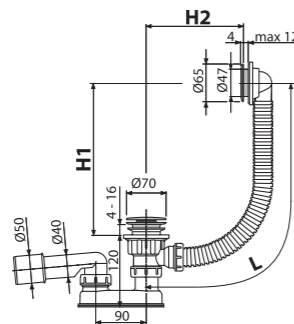

A505CRM
Bath CLICK/CLACK waste and trap, chrome

Quantity (packing)	20 pcs
Quantity (pallet)	320 pcs
Material - plug/grid	plastic/plastic