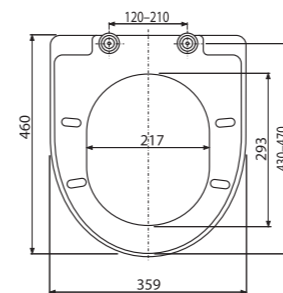

A67

WC seat SOFTCLOSE, Duroplast

Quantity (packing)	5 pcs
Quantity (pallet)	80 pcs
Hinges	Z0137B-ND
Material	Duroplast