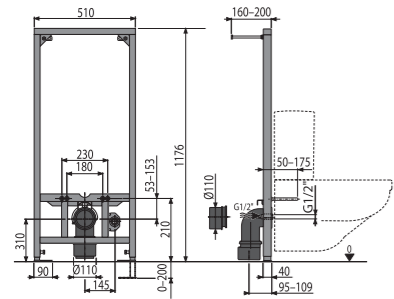

Quantity (packing)	1 pc
Quantity (pallet)	30 pcs
Dimensions (piece)	1195x82x410 mm
Weight (piece)	6,614 kg
Installation height	1120 mm

**A104/850**  
Mounting frame for wash-basin

Quantity (packing)	1 pc
Quantity (pallet)	30 pcs
Dimensions (piece)	1195x410x82 mm
Weight (piece)	7,4637 kg
Installation height	850 mm

**A105/1200**  
Mounting frame for bidet

Quantity (packing)	1 pc
Quantity (pallet)	20 pcs
Dimensions (piece)	1190x523x90 mm
Weight (piece)	11,7195 kg
Installation height	1170 mm

**A113/1200**  
Mounting frame for wall-hung WC combi

Quantity (packing)	1 pc
Quantity (pallet)	15 pcs
Dimensions (piece)	1195x530x145 mm
Weight (piece)	11,2567 kg
Installation height	1176 mm

**A113/1120**  
Mounting frame for wall-hung WC combi

Quantity (packing)	1 pc
Quantity (pallet)	15 pcs
Dimensions (piece)	1195x145x530 mm
Weight (piece)	11,1765 kg
Installation height	1120 mm

**A117B**  
Mounting frame for faucet in plasterboard structure

Quantity (packing)	20 pcs
Quantity (pallet)	160 pcs
Dimensions (piece)	370x80x140 mm
Weight (piece)	1,9108 kg
Installation height	- mm

**A117PB**  
Mounting frame for built-in mixer in plasterboard structure