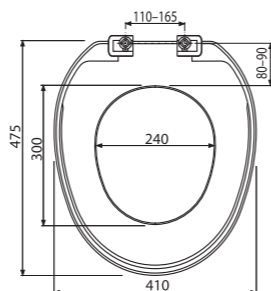

A3553
WC seat

Quantity (packing)	21 pcs
Quantity (pallet)	336 pcs
Hinges	-
Material	polypropylene