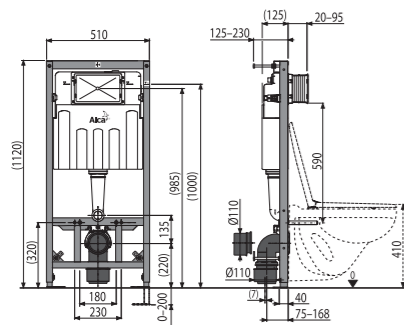

### AM116/1120 Solomodul

Pre-wall installation system for dry build up (self-supporting)

Quantity (packing)	1 pc
Quantity (pallet)	12 pcs
Dimensions (piece)	1195x220x525 mm
Weight (piece)	20,5019 kg
Small/big flush	2,5-3,5 l/6-9 l
Installation height	1120 mm

### AM118/1000 Sádromodul

Pre-wall installation system for dry build up (plasterboard) with top or front actuation

Quantity (packing)	1 pc
Quantity (pallet)	16 pcs
Dimensions (piece)	998x526x178 mm
Weight (piece)	12,2668 kg
Small/big flush	2,5-3,5 l/6-9 l
Installation height	978 mm

**AM101/1120W Sádromodul**

Pre-wall installation system for dry build up (plasterboard)

N

Quantity (packing)	1 pc
Quantity (pallet)	15 pcs
Dimensions (piece)	1130x145x520 mm
Weight (piece)	14,3208 kg
Small/big flush	2,5-3,5 l/6-9 l
Installation height	1120 mm