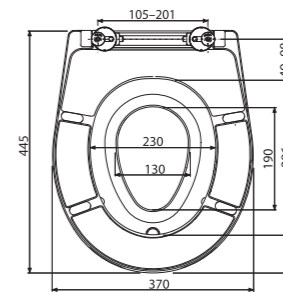

**A604 ZEN**

WC seat universal SOFTCLOSE, Duroplast

Quantity (packing)	5 pcs
Quantity (pallet)	120 pcs
Hinges	P106B
Material	Duroplast with antibacterial properties

**A606**

WC seat universal SOFTCLOSE with integrated insert, Duroplast