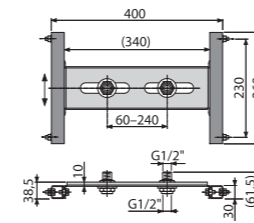

**A117B**  
Mounting frame for faucet in plasterboard structure

Quantity (packing)	20 pcs
Quantity (pallet)	160 pcs
Dimensions (piece)	370x80x140 mm
Weight (piece)	1,9108 kg
Installation height	- mm

**A117PB**  
Mounting frame for built-in mixer in plasterboard structure