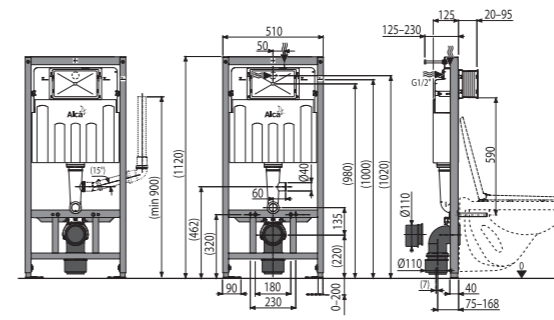

### AM101/1120E Sádromodul

Pre-wall installation system ECOLOGY for dry build up (plasterboard)

Quantity (packing)	1 pc
Quantity (pallet)	15 pcs
Dimensions (piece)	1130x145x520 mm
Weight (piece)	13,6405 kg
Small/big flush	2-4 1/3,5-6 l
Installation height	1120 mm

### AM101/1120V Sádromodul

Pre-wall installation system with ventilation for dry build up (plasterboard)

Quantity (packing)	1 pc
Quantity (pallet)	15 pcs
Dimensions (piece)	1130x145x520 mm
Weight (piece)	13,6676 kg
Small/big flush	2,5-3,5 1/6-9 l
Installation height	1120 mm