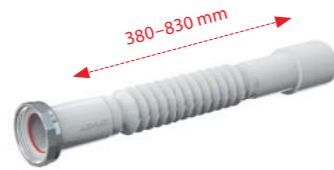

Quantity (packing)	10 pcs
Quantity (pallet)	–
Material	elastomer

**A750**  
Flexi pipe 5/4"×32/40 plastic

Quantity (packing)	100 pcs
Quantity (pallet)	1600 pcs
Material	polypropylene

**A760**  
Flexi pipe 5/4"×32/40 metal