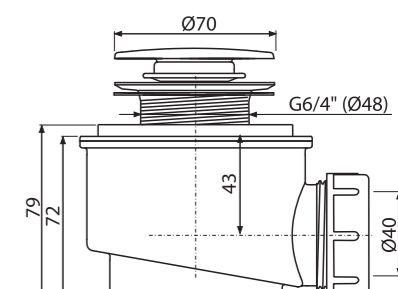

A466-50
Shower waste and trap CLICK/CLACK, chrome

Quantity (packing)	30 pcs
Quantity (pallet)	840 pcs
Material – trap body/plug	polypropylene/plastic