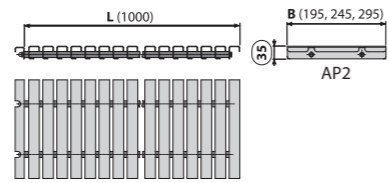

AP2

Swimming pool overflow grating without anti-slip surface

5
YEAR GUARANTEE

Quantity (packing) 1 pc
Quantity (pallet) – pcs
Material stainless steel AISI 316, DIN 1.4401