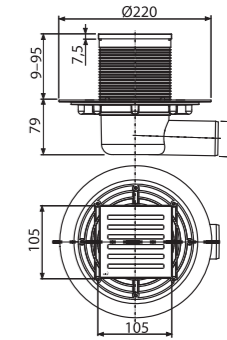

**APV102**

Floor drain 105x105/50 mm side outlet, stainless steel grid, wet odour trap

Flow rate	46 l/min
Material	polypropylene
Quantity (packing)	8 pcs
Quantity (pallet)	160 pcs

**APV103**

Floor drain 105x105/50 mm side outlet, stainless steel grid, wet odour trap