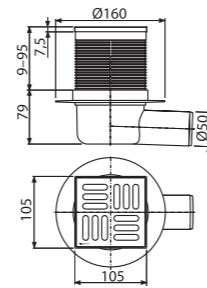

APV1

Floor drain 105x105/50 mm side outlet, stainless steel grid, wet odour trap