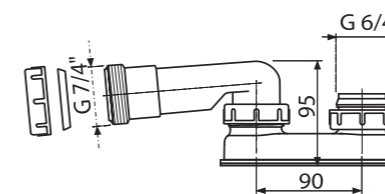

Quantity (packing)	12 pcs
Quantity (pallet)	192 pcs
Material – plug/control knob	metal/metal

**A53-7/4"**

Odour trap

Quantity (packing)	75 pcs
Quantity (pallet)	1200 pcs
Material	polypropylene

**A531**

Odour trap lowered