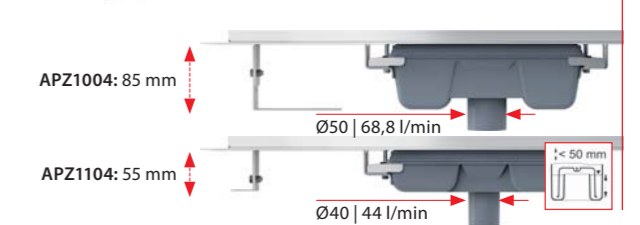

APZ2001

Shower drain with an edge for perforated grids, without odour trap (300, 550, 650, 750, 850, 950, 1050, 1150 mm)

25
YEAR GUARANTEE

LINE

Stainless steel-polished / Stainless steel-matt

PURE

Stainless steel-polished / Stainless steel-matt

CUBE

Stainless steel-polished / Stainless steel-matt

HOPE

Stainless steel-polished / Stainless steel-matt

BUBLE

Stainless steel-polished / Stainless steel-matt

DREAM

Stainless steel-polished / Stainless steel-matt

APZ2001	
Minimum floor thickness (H1)	85 mm
Total installation height (H2)	100–158 mm
Drain channel width (G)	60 mm
Flow rate (EN 1253-1)	>80 l/min
Outlet pipe diameter	Ø40
Load class (EN 1253-1)	K3 = max. 300 kg
Material – drain body	stainless steel DIN 1.4301
Drain channel length (L)	300, 550, 650, 750, 850, 950, 1050, 1150 mm

Quantity (packing) APZ2001-850	12 pcs
Dimensions (piece) APZ2001-850	920x135x170 mm
Weight (piece) APZ2001-850	3,2992 kg

Quantity (packing) LINE-850	1 pc
Dimensions (piece) LINE-850	890x20x55 mm
Weight (piece) LINE-850	0,6485 kg

APZ4 Flexible, APZ104 Flexible Low

Shower drain with an edge for perforated grids and adjustable vertical flange to the wall (550, 650, 750, 850, 950, 1050, 1150 mm)

25
YEAR GUARANTEE

APZ1004 Flexible, APZ1104 Flexible Low

Shower drain with an edge for perforated grids and adjustable vertical flange to the wall, straight outlet (550, 650, 750, 850, 950, 1050, 1150 mm)

25
YEAR GUARANTEE