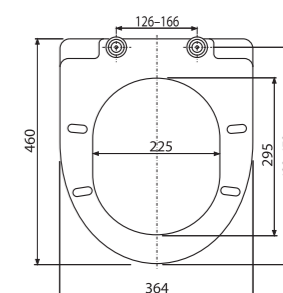

A66

WC seat SOFTCLOSE, Duroplast

Quantity (packing)	5 pcs
Quantity (pallet)	80 pcs
Hinges	Z0137B-ND
Material	Duroplast