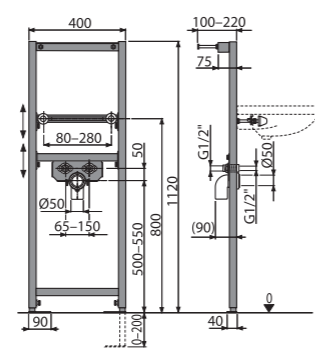

■ basic characteristic  
□ it can also be built into solid walls  
■ it can be easily converted to ECOLOGY module by replacing for A06E flush valve

**A104/1200**  
Mounting frame for wash-basin

Quantity (packing)	1 pc
Quantity (pallet)	30 pcs
Dimensions (piece)	1195x410x82 mm
Weight (piece)	9,3358 kg
Installation height	1170 mm

**A104/1120**  
Mounting frame for wash-basin

Quantity (packing)	1 pc
Quantity (pallet)	30 pcs
Dimensions (piece)	1195x82x410 mm
Weight (piece)	8,342 kg
Installation height	1120 mm

**A104B/1200**  
Mounting frame for faucet

Quantity (packing)	1 pc
Quantity (pallet)	30 pcs
Dimensions (piece)	1195x410x82 mm
Weight (piece)	8,2785 kg
Installation height	1170 mm

**A104B/1120**  
Mounting frame for faucet

Quantity (packing)	1 pc
Quantity (pallet)	30 pcs
Dimensions (piece)	1195x82x410 mm
Weight (piece)	7,2847 kg
Installation height	1120 mm