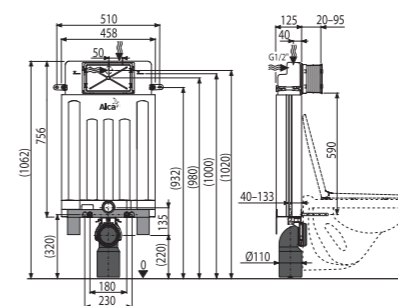

AM100/1000E Alcamodul

Pre-wall installation system ECOLOGY for building into solid walls