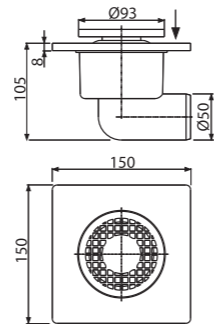

APV3
Floor drain 150x150/50 mm side outlet, grey grid, wet odour trap

Flow rate	24 l/min
Material	polypropylene
Quantity (packing)	50 pcs
Quantity (pallet)	600 pcs