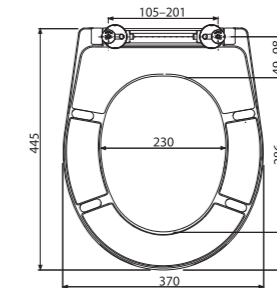

A602
WC seat universal, Duroplast

Quantity (packing)	5 pcs
Quantity (pallet)	120 pcs
Hinges	P106B
Material	Duroplast with antibacterial properties