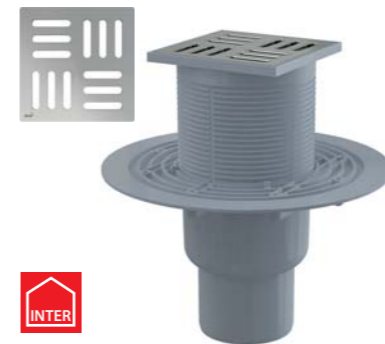

APV201

Floor drain 105x105/50/75 mm straight outlet, stainless steel grid, wet odour trap

Flow rate	46 l/min
Material	polypropylene
Quantity (packing)	8 pcs
Quantity (pallet)	160 pcs