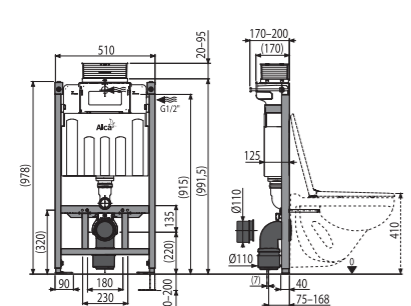

### AM118/850 Sádromodul

Pre-wall installation system for dry build up (plasterboard) with top or front actuation

Quantity (packing)	1 pc
Quantity (pallet)	16 pcs
Dimensions (piece)	998x526x178 mm
Weight (piece)	12,012 kg
Small/big flush	2,5-3,5 l/6-9 l
Installation height	858 mm

### AM118/1000 Sádromodul

Pre-wall installation system for dry build up (plasterboard) with top or front actuation

Quantity (packing)	1 pc
Quantity (pallet)	16 pcs
Dimensions (piece)	998x526x178 mm
Weight (piece)	12,2668 kg
Small/big flush	2,5-3,5 l/6-9 l
Installation height	978 mm