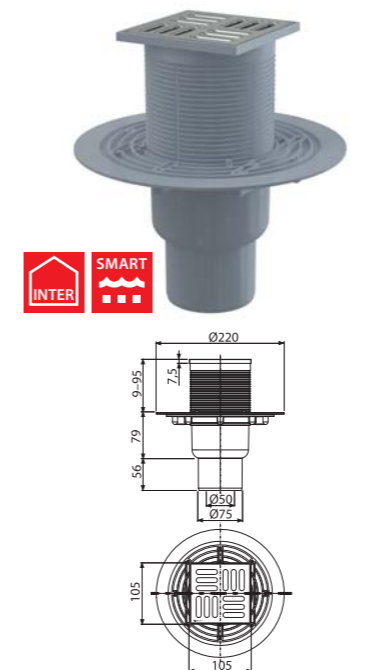

**APV26**  
Floor drain 105x105/50 mm side outlet, stainless steel grid, wet odour trap

Flow rate	32 l/min
Material	ABS, polypropylene
Quantity (packing)	25 pcs
Quantity (pallet)	400 pcs

**APV2321**  
Floor drain 105x105/50/75 mm straight outlet, stainless steel grid, combined odour trap SMART