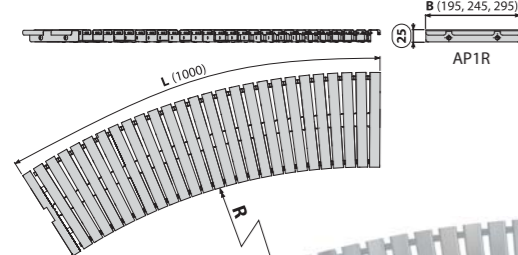

AP1R

Swimming pool overflow radius grating without anti-slip surface

5
YEAR GUARANTEE

Quantity (packing) 1 pc
Quantity (pallet) – pcs
Material stainless steel AISI 316, DIN 1.4401