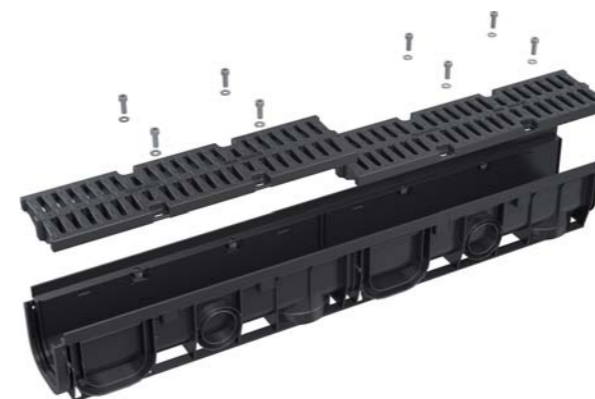

AVZ104-R402

Outdoor drain channel 100 mm with plastic frame and composite grid B125

Quantity (packing)	1 pc
Quantity (pallet)	60 pcs
Material	polypropylene filled with talc