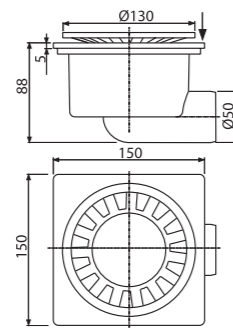

APV15
Floor drain 150x150/50 mm side outlet, white grid, wet odour trap

Flow rate	24 l/min
Material	ABS
Quantity (packing)	20 pcs
Quantity (pallet)	320 pcs