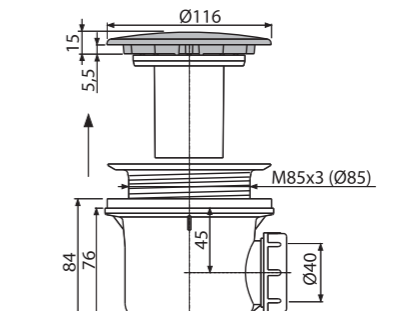

Quantity (packing) 24 pcs
Quantity (pallet) 672 pcs
Material – trap body/cover polypropylene/metal