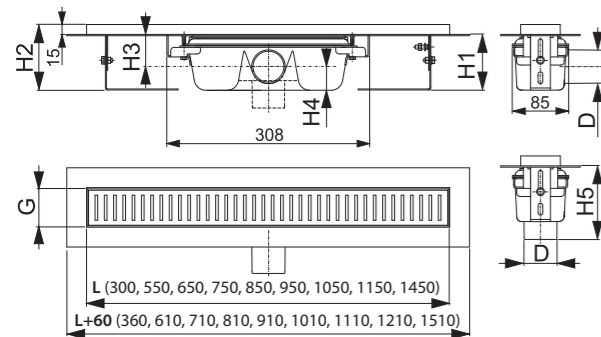

APZ1, APZ101 Low
Shower drain with an edge for perforated grids (300, 550, 650, 750, 850, 950, 1050, 1150, 1450 mm)

25
YEAR GUARANTEE

APZ1001, APZ1101 Low
Shower drain with an edge for perforated grids, straight outlet (300, 550, 650, 750, 850, 950, 1050, 1150, 1450 mm)

25
YEAR GUARANTEE

LINE
Stainless steel-polished / Stainless steel-matt

PURE
Stainless steel-polished / Stainless steel-matt

CUBE
Stainless steel-polished / Stainless steel-matt

HOPE
Stainless steel-polished / Stainless steel-matt

BUBLE
Stainless steel-polished / Stainless steel-matt

DREAM
Stainless steel-polished / Stainless steel-matt

	APZ1/1001	APZ101/1101
Minimum floor thickness (H1)	85 mm	55 mm
Total installation height (H2)	100–158 mm	70–96 mm
Height from the axis of the waste to the collar (H3)	48/- mm	33,5/- mm
Height from the axis of the waste to the bottom of the trap (H4)	36/- mm	21,5/- mm
Building height to the waste (H5)	~/111 mm	~/100 mm
Drain channel width (G)	60 mm	60 mm
Flow rate (EN 1253-1)	60/68,8 l/min	35/44 l/min
Outlet pipe diameter (D)	Ø50	Ø40
Load class (EN 1253-1)		K3 = max. 300 kg
Material – drain body		stainless steel DIN 1.4301
Material – odour trap		polypropylene
Drain channel length (L)	300, 550, 650, 750, 850, 950, 1050, 1150, 1450 mm	

Quantity (packing) APZ1-850	12 pcs
Dimensions (piece) APZ1-850	920x135x170 mm
Weight (piece) APZ1-850	3,3674 kg

Quantity (packing) LINE-850	1 pc
Dimensions (piece) LINE-850	890x20x55 mm
Weight (piece) LINE-850	0,6485 kg

APZ1BLACK, APZ101BLACK Low
Shower drain with an edge for perforated grids, black-matt (300, 550, 650, 750, 850, 950, 1050, 1150, 1450 mm)

25
YEAR GUARANTEE