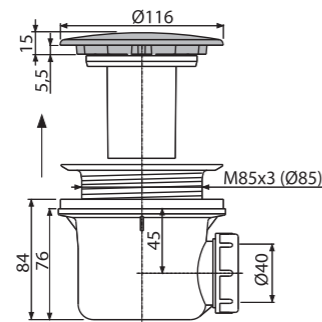

Ø90

Quantity (packing)	24 pcs
Quantity (pallet)	672 pcs
Material – trap body/cover	polypropylene/metal

**A49BLACK**  
Shower waste and trap, black-matt

N

Ø90

Quantity (packing)	24 pcs
Quantity (pallet)	672 pcs
Material – trap body/cover	polypropylene/metal