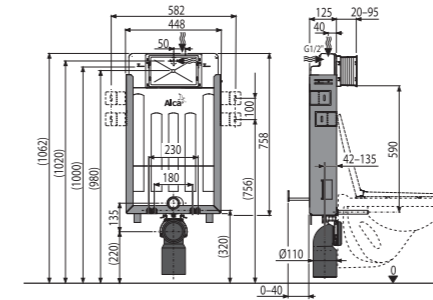

AM115/1000 Renovmodul
Pre-wall installation system for building into solid walls