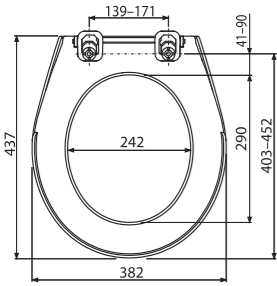

A60
WC seat Antibacterial

Quantity (packing)	13 pcs
Quantity (pallet)	208 pcs
Hinges	P0009-ND
Material	polypropylene with antibacterial properties