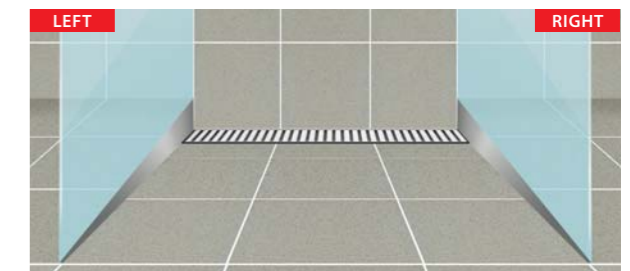

APZ2012 Optimal

Shower drain with an edge for perforated grids or tile embedding, without odour trap (550, 650, 750, 850 mm)

APZ2022 Optimal

Shower drain with a stainless steel edge for perforated grids or tile embedding, without odour trap (550, 650, 750, 850 mm)

	APZ2012	APZ2022
Minimum floor thickness (H1)	85 mm	85 mm
Total installation height (H2)	100–125 mm	101–126 mm
Drain channel width (G)	61,5 mm	63 mm
Flow rate (EN 1253-1)	>80 l/min	>80 l/min
Outlet pipe diameter	Ø50	Ø50
Load class (EN 1253-1)		K3 = max. 300 kg
Material – drain body	polypropylene	stainless steel DIN 1.4301 / polypropylene
Material – odour trap		polypropylene
Drain channel length (L)	550, 650, 750, 850 mm	

Quantity (packing) APZ2012-850	14 pcs
Dimensions (piece) APZ2012-850	920×143×106 mm
Weight (piece) APZ2012-850	1,3051 kg

LINE

Stainless steel-polished / Stainless steel-matt

PURE

Stainless steel-polished / Stainless steel-matt

CUBE

Stainless steel-polished / Stainless steel-matt

HOPE

Stainless steel-polished / Stainless steel-matt

BUBLE

Stainless steel-polished / Stainless steel-matt

DREAM

Stainless steel-polished / Stainless steel-matt

SOLID

Stainless steel-matt

TILE

Grid for embedding tiles

Quantity (packing) LINE-850	1 pc
Dimensions (piece) LINE-850	890×20×55 mm
Weight (piece) LINE-850	0,6485 kg

P138

Low trap DN50 for shower drains APZ2012, APZ2022

Quantity (packing)	28 pc
Quantity (pallet)	– pcs

P142

Extra-low trap DN40 for shower drains APZ2012, APZ2022

Quantity (packing)	36 pc
Quantity (pallet)	– pcs

Stainless steel strip for sloped floors

Quantity (packing)	1 pc
Dimensions (piece)	1000×36×27,5 mm
Material	stainless steel DIN 1.4301

Stainless steel double-sided strip for sloped floors