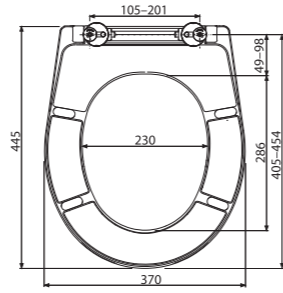

A604 SHELL

WC seat universal SOFTCLOSE, Duroplast

Quantity (packing)	5 pcs
Quantity (pallet)	120 pcs
Hinges	P106B
Material	Duroplast with antibacterial properties