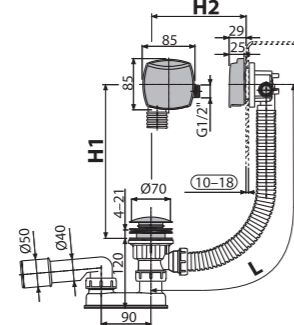

A509CKM N
Bath CLICK/CLACK waste and trap, overflow filler, for thick-walled bathtubs, chrome

Quantity (packing)	12 pcs
Quantity (pallet)	192 pcs
Material - plug/control knob	metal/plastic