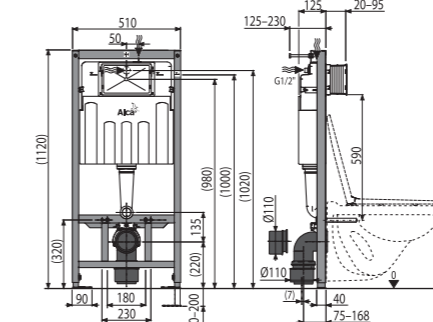

AM101/1120 Sádromodul
Pre-wall installation system for dry build up (plasterboard)

Quantity (packing)	1 pc
Quantity (pallet)	15 pcs
Dimensions (piece)	1130x145x520 mm
Weight (piece)	13,8441 kg
Small/big flush	2,5-3,5 l/6-9 l
Installation height	1120 mm