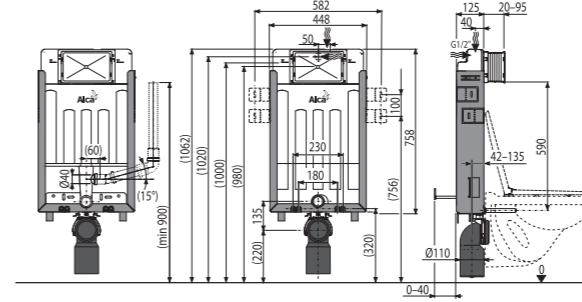

AM115/1000V Renovmodul

Pre-wall installation system with ventilation for building into solid walls

Quantity (packing)	1 pc
Quantity (pallet)	20 pcs
Dimensions (piece)	1045x140x475 mm
Weight (piece)	9,9458 kg
Small/big flush	2,5-3,5 1/6-9 l
Installation height	1062 mm