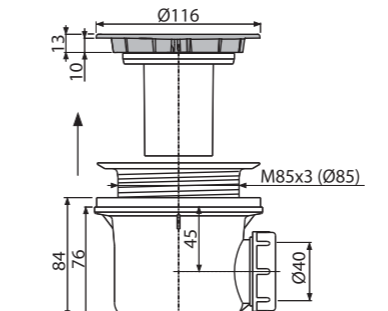

Quantity (packing) 24 pcs
Quantity (pallet) 672 pcs
Material – trap body/cover polypropylene/plastic