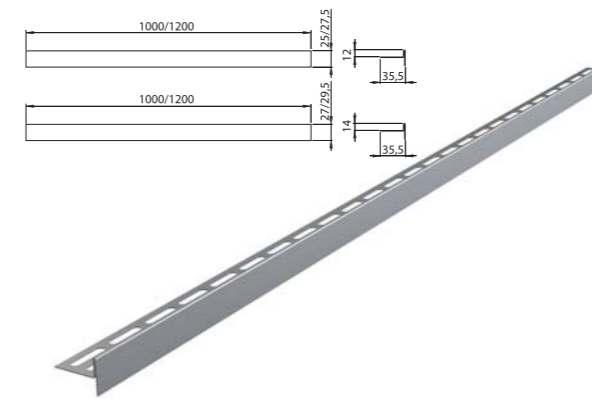

Stainless steel double-sided strip for sloped floors

Quantity (packing)	1 pc
Dimensions (piece)	1000×36×27 mm
Material	stainless steel DIN 1.4301

Table of variants for stainless steel strips for sloped floor

Code	Flange height	Length (mm)	Type	Version
APZ 901M/1000	12	1000	left	matt
APZ 902M/1000	12	1000	right	matt
APZ 903M/1000	14	1000	left	matt
APZ 904M/1000	14	1000	right	matt

Code	Flange height	Length (mm)	Type	Version
APZ 901M/1200	12	1200	left	matt
APZ 902M/1200	12	1200	right	matt
APZ 903M/1200	14	1200	left	matt
APZ 904M/1200	14	1200	right	matt

Table of variants for stainless steel strips for sloped floor

Code	Flange height	Length (mm)	Type	Version
APZ 905M/1000	12	1000	double-sided	matt
APZ 905M/1200	12	1200	double-sided	matt
APZ 906M/1000	14	1000	double-sided	matt
APZ 906M/1200	14	1200	double-sided	matt