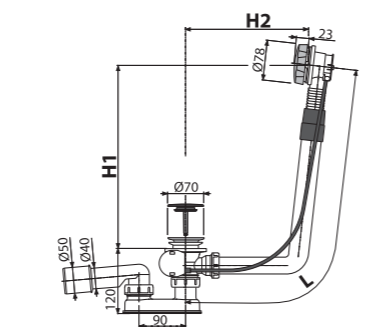

**A550K**

Bath pop-up waste and trap, metal

Quantity (packing)	12 pcs
Quantity (pallet)	192 pcs
Material – plug/control knob	metal/metal

**A550KM**

Bath pop-up waste and trap, metal

Quantity (packing)	12 pcs
Quantity (pallet)	192 pcs
Material – plug/control knob	plastic/metal