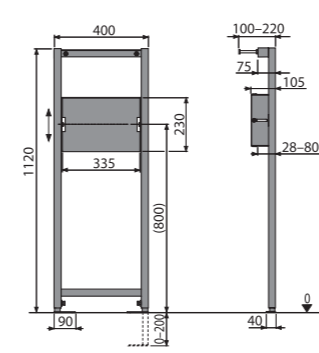

Quantity (packing)	1 pc
Quantity (pallet)	30 pcs
Dimensions (piece)	1195x410x82 mm
Weight (piece)	8,2785 kg
Installation height	1170 mm

**A104B/1120**  
Mounting frame for faucet

Quantity (packing)	1 pc
Quantity (pallet)	30 pcs
Dimensions (piece)	1195x82x410 mm
Weight (piece)	7,2847 kg
Installation height	1120 mm

**A104A/1200**  
Mounting frame for wash-basin and faucet

Quantity (packing)	1 pc
Quantity (pallet)	30 pcs
Dimensions (piece)	1195x410x82 mm
Weight (piece)	10,1397 kg
Installation height	1170 mm

**A104A/1120**  
Mounting frame for wash-basin and faucet

Quantity (packing)	1 pc
Quantity (pallet)	30 pcs
Dimensions (piece)	1195x82x410 mm
Weight (piece)	9,1422 kg
Installation height	1120 mm

**A104PB/1120**  
Mounting frame for built-in mixer

Quantity (packing)	1 pc
Quantity (pallet)	30 pcs
Dimensions (piece)	1195x410x82 mm
Weight (piece)	4,7348 kg
Installation height	1120 mm