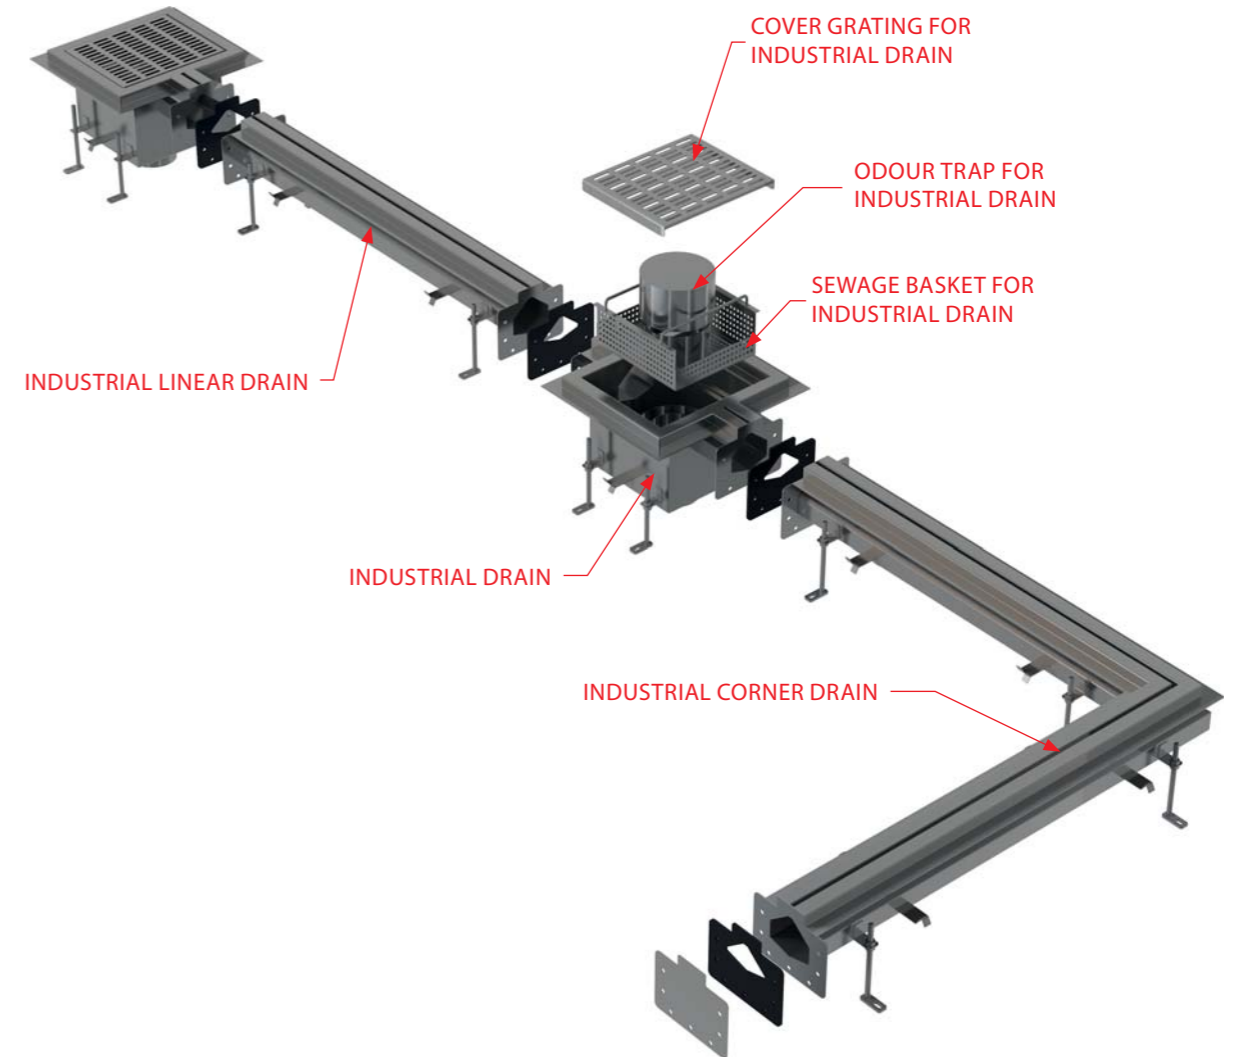

Quantity (packing)	-
Quantity (pallet)	-
Material	stainless steel 1,5 mm

APR2-1152
Industrial drain with slotted inlets stainless steel AISI 304

Quantity (packing)	-
Quantity (pallet)	-
Material	stainless steel 1,5 mm

APR2-1102
Industrial corner slotted drain stainless steel AISI 304

Quantity (packing)	-
Quantity (pallet)	-
Material	stainless steel 1,5 mm

APR2-1101
Industrial slotted drain stainless steel AISI 304

Quantity (packing)	-
Quantity (pallet)	-
Material	stainless steel 1,5 mm

APR2-1101S
Industrial slotted drain with a slope stainless steel AISI 304

Quantity (packing)	-
Quantity (pallet)	-
Material	stainless steel 1,5 mm

APR2-1131
Cover grating for industrial drain APR2 stainless steel AISI 304

Quantity (packing)	-
Quantity (pallet)	-
Material	stainless steel 1,5 mm

APR2-P109
End cap for slotted drain AISI 304

APR2-P010
End cap for slotted drain AISI 316L

Quantity (packing)	-
Quantity (pallet)	-
Material	stainless steel 1,5 mm

TAILOR MADE
STAINLESS STEEL
PRODUCTS