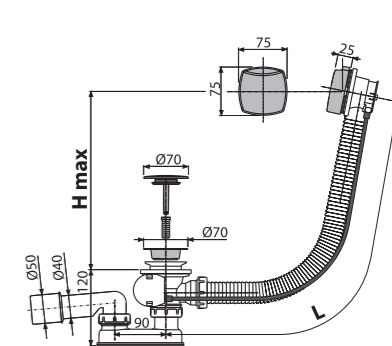

A553KM1

Bath pop-up waste and trap, metal