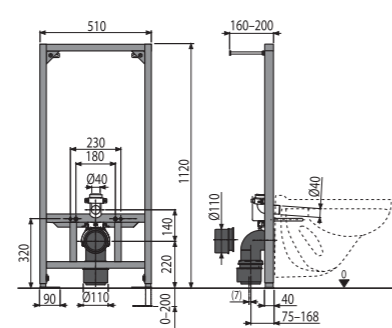

**A117B**  
Mounting frame for faucet in plasterboard structure

Quantity (packing)	20 pcs
Quantity (pallet)	160 pcs
Dimensions (piece)	370x80x140 mm
Weight (piece)	1,9108 kg
Installation height	- mm

**A117PB**  
Mounting frame for built-in mixer in plasterboard structure

Quantity (packing)	1 pc
Quantity (pallet)	40 pcs
Dimensions (piece)	800x133x470 mm
Weight (piece)	6,3274 kg
Installation height	- mm

**A114/1200**  
Mounting frame for wall-hung WC

Quantity (packing)	1 pc
Quantity (pallet)	15 pcs
Dimensions (piece)	1195x530x145 mm
Weight (piece)	12,6007 kg
Installation height	1176 mm

**A114/1120**  
Mounting frame for wall-hung WC

Quantity (packing)	1 pc
Quantity (pallet)	15 pcs
Dimensions (piece)	1195x145x530 mm
Weight (piece)	11,3765 kg
Installation height	1120 mm

**A114S/1200**  
Mounting frame for wall-hung WC and sensor

Quantity (packing)	1 pc
Quantity (pallet)	15 pcs
Dimensions (piece)	1195x530x145 mm
Weight (piece)	13,2026 kg
Installation height	1176 mm