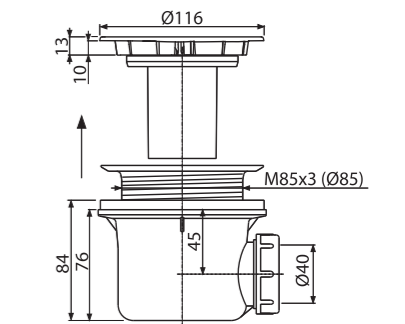

Quantity (packing) 24 pcs
Quantity (pallet) 672 pcs
Material – trap body/cover polypropylene/plastic