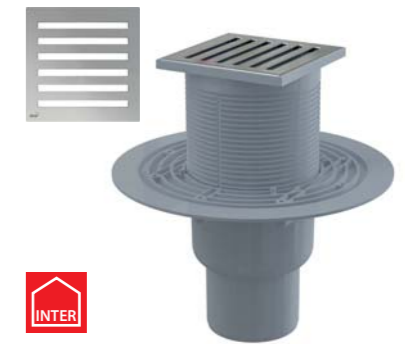

**APV202**

Floor drain 105x105/50/75 mm straight outlet, stainless steel grid, wet odour trap

Flow rate	44 l/min
Material	polypropylene
Quantity (packing)	8 pcs
Quantity (pallet)	160 pcs

**APV203**

Floor drain 105x105/50/75 mm straight outlet, stainless steel grid, wet odour trap