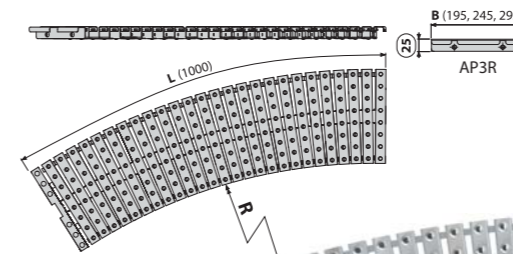

AP3R

Swimming pool overflow radius grating with anti-slip surface

5
YEAR GUARANTEE

Quantity (packing) 1 pc
Quantity (pallet) – pcs
Material stainless steel AISI 316, DIN 1.4401