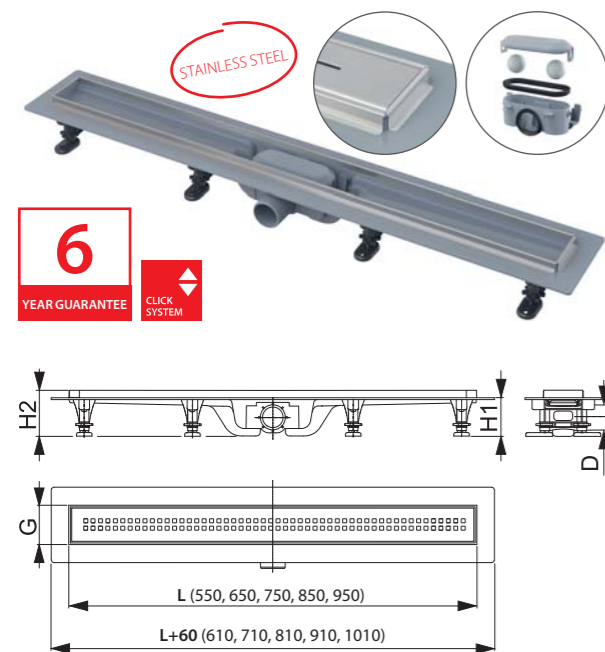

APZ18 Simple
Shower drain with a stainless steel edge for perforated grids (550, 650, 750, 850, 950 mm)

APZ8 / APZ9 / APZ10 / APZ18	
Minimum floor thickness (H1)	62 mm
Total installation height (H2)	75–110 mm
Drain channel width (G)	60 mm
Flow rate (EN 1253-1)	30 l/min
Outlet pipe diameter (D)	Ø40
Load class (EN 1253-1)	K3 = max. 300 kg
Material – drain body	polypropylene
Material – odour trap	polypropylene
Drain channel length (L)	550, 650, 750, 850, 950 mm

Quantity (packing) APZ8-850M	30 pcs
Dimensions (piece) APZ8-850M	965x80x145 mm
Weight (piece) APZ8-850M	2,1489 kg

APZ8 Simple
Stainless steel-matt – the grid is included

APZ9 Simple
Stainless steel-matt – the grid is included

APZ10 Simple
Stainless steel-matt – the grid is included

APZ18 Simple
Stainless steel-matt – the grid is included