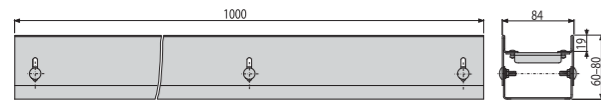

Quantity (packing)	1 pc
Quantity (pallet)	100 pcs
Material	stainless steel

ADZ-R101
Grid for drainage channel 75 mm, galvanized steel

ADZ-R301
Grid for drainage channel 75 mm, stainless steel