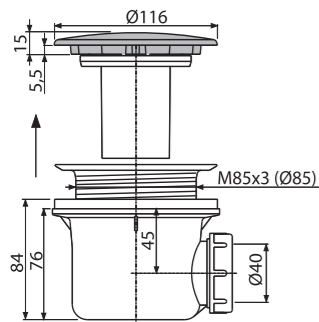

Quantity (packing)	24 pcs
Quantity (pallet)	672 pcs
Material – trap body/cover	polypropylene/metal