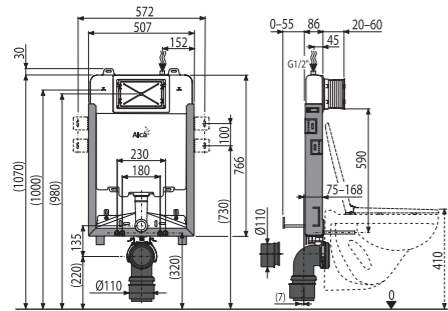

AM1115/1000 Renovmodul Slim
Pre-wall installation system for building into solid walls

Quantity (packing)	1 pc
Quantity (pallet)	20 pcs
Dimensions (piece)	1086x528x145 mm
Weight (piece)	9,8337 kg
Small/big flush	3 l/6 l
Installation height	1070 mm