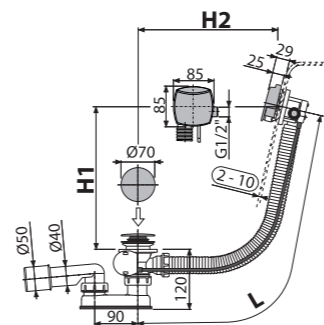

A564BLACK
Bath pop-up waste and trap, with overflow filler, black-matt

Quantity (packing)	12 pcs
Quantity (pallet)	192 pcs
Material - plug/control knob	metal/metal