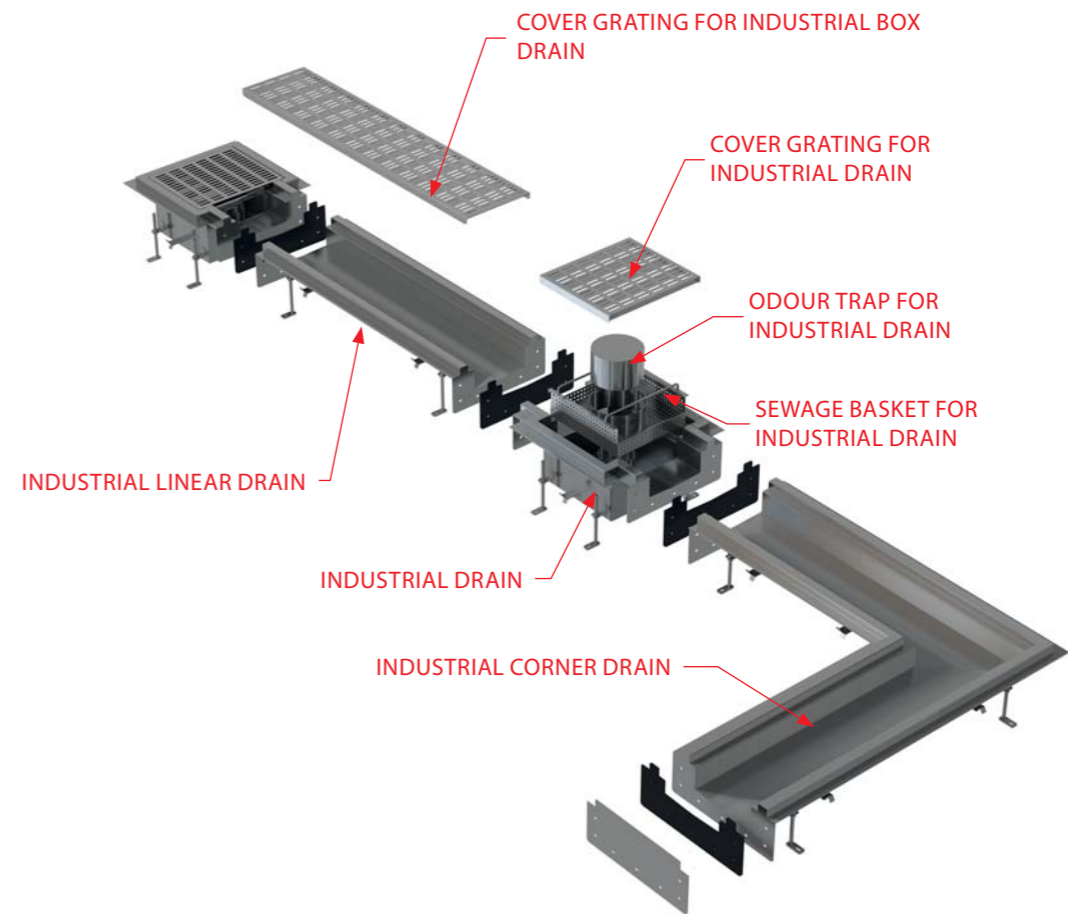

APR1-1151
Industrial drain with box inlet stainless steel AISI 304

Quantity (packing)	-
Quantity (pallet)	-
Material	stainless steel 1,5 mm

APR1-1152
Industrial drain with box inlets stainless steel AISI 304

Quantity (packing)	-
Quantity (pallet)	-
Material	stainless steel 1,5 mm

APR1-1131
Cover grating for industrial drain APR1 stainless steel AISI 304

Quantity (packing)	-
Quantity (pallet)	-
Material	stainless steel 1,5 mm

APR1-P109
End cap for box drain AISI 304

Quantity (packing)	-
Quantity (pallet)	-
Material	stainless steel 1,5 mm

APR1-1102
Industrial corner box drain stainless steel AISI 304

Quantity (packing)	-
Quantity (pallet)	-
Material	stainless steel 1,5 mm

APR1-1101
Industrial box drain stainless steel AISI 304

Quantity (packing)	-
Quantity (pallet)	-
Material	stainless steel 1,5 mm

APR1-1101S
Industrial box drain with a slope stainless steel AISI 304

Quantity (packing)	-
Quantity (pallet)	-
Material	stainless steel 1,5 mm

APR1-1132
Cover grating for industrial box drain stainless steel AISI 304

Quantity (packing)	-
Quantity (pallet)	-
Material	stainless steel 1,5 mm

APR1-1133
Cover grating for industrial corner box drain stainless steel AISI 304

Quantity (packing)	-
Quantity (pallet)	-
Material	stainless steel 1,5 mm

APR1-1134
Cover grating for industrial drain APR1 with inlet stainless steel AISI 304

Quantity (packing)	-
Quantity (pallet)	-
Material	stainless steel 1,5 mm