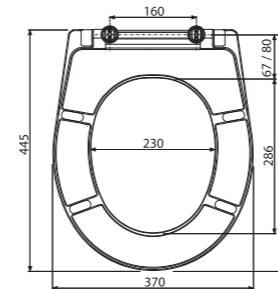

A601 PISTACHIO
WC seat Duroplast

Quantity (packing)	5 pcs
Quantity (pallet)	120 pcs
Hinges	P096
Material	Duroplast with antibacterial properties