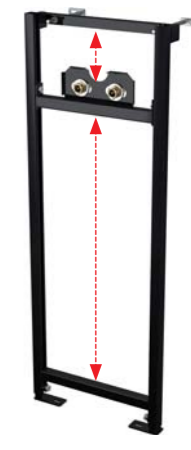

Quantity (packing)	1 pc
Quantity (pallet)	30 pcs
Dimensions (piece)	1195x410x82 mm
Weight (piece)	8,2785 kg
Installation height	1170 mm

**A104B/1120**  
Mounting frame for faucet

Quantity (packing)	1 pc
Quantity (pallet)	30 pcs
Dimensions (piece)	1195x82x410 mm
Weight (piece)	7,2847 kg
Installation height	1120 mm