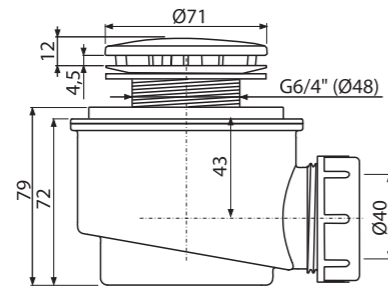

Quantity (packing) 30 pcs
Quantity (pallet) 840 pcs
Material – trap body/cover polypropylene/metal