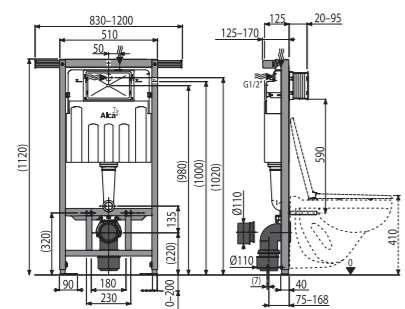

AM102/1120E Jádromodul

Pre-wall installation system ECOLOGY for dry build up (especially for renovation of concrete panel housing units)

Quantity (packing)	1 pc
Quantity (pallet)	15 pcs
Dimensions (piece)	1130x145x520 mm
Weight (piece)	16,2582 kg
Small/big flush	2-4 1/3,5-6 l
Installation height	1120 mm