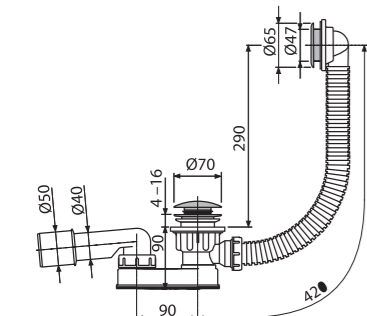

Quantity (packing)	35 pcs
Quantity (pallet)	560 pcs
Material	polypropylene

**A52**  
Elbow 45°

Quantity (packing)	75 pcs
Quantity (pallet)	2100 pcs
Material	ABS

**A506KM**  
Shower waste and trap CLICK/CLACK, metal