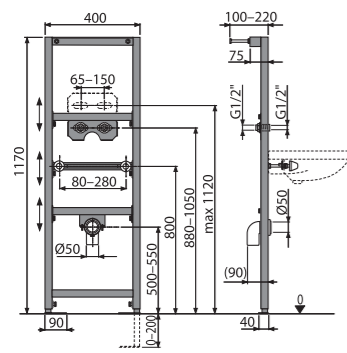

**A104/1120**  
Mounting frame for wash-basin

Quantity (packing)	1 pc
Quantity (pallet)	30 pcs
Dimensions (piece)	1195x82x410 mm
Weight (piece)	8,342 kg
Installation height	1120 mm

**A104B/1200**  
Mounting frame for faucet

Quantity (packing)	1 pc
Quantity (pallet)	30 pcs
Dimensions (piece)	1195x410x82 mm
Weight (piece)	8,2785 kg
Installation height	1170 mm

**A104B/1120**  
Mounting frame for faucet

Quantity (packing)	1 pc
Quantity (pallet)	30 pcs
Dimensions (piece)	1195x82x410 mm
Weight (piece)	7,2847 kg
Installation height	1120 mm

**A104A/1200**  
Mounting frame for wash-basin and faucet

Quantity (packing)	1 pc
Quantity (pallet)	30 pcs
Dimensions (piece)	1195x410x82 mm
Weight (piece)	10,1397 kg
Installation height	1170 mm

**A104A/1120**  
Mounting frame for wash-basin and faucet

Quantity (packing)	1 pc
Quantity (pallet)	30 pcs
Dimensions (piece)	1195x82x410 mm
Weight (piece)	9,1422 kg
Installation height	1120 mm

**A104PB/1120**  
Mounting frame for built-in mixer

Quantity (packing)	1 pc
Quantity (pallet)	30 pcs
Dimensions (piece)	1195x410x82 mm
Weight (piece)	4,7348 kg
Installation height	1120 mm