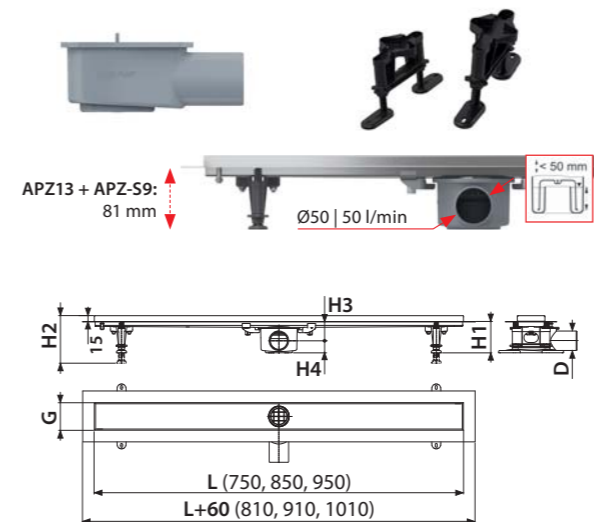

APZ-S9 Low trap DN50 and set of adjustable legs