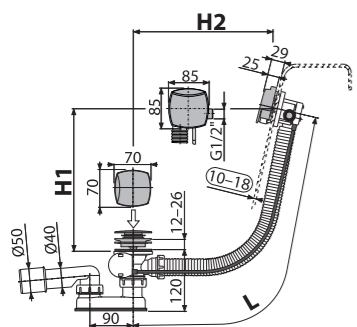

A566-273133-57

Bath waste and trap for whirlpool bathtubs with overflow filler, metal

Quantity (packing)	12 pcs
Quantity (pallet)	192 pcs
Material – plug/control knob	metal/metal

Quantity (packing)	12 pcs
Quantity (pallet)	192 pcs
Material – plug/control knob	plastic/plastic

Quantity (packing)	12 pcs
Quantity (pallet)	192 pcs
Material – plug/control knob	metal/metal