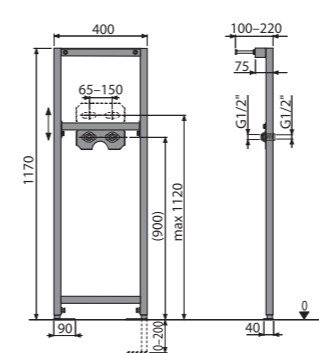

■ basic characteristic  
□ it can also be built into solid walls  
■ it can be easily converted to ECOLOGY module by replacing for A06E flush valve

**A104/1200**  
Mounting frame for wash-basin

Quantity (packing)	1 pc
Quantity (pallet)	30 pcs
Dimensions (piece)	1195x410x82 mm
Weight (piece)	9,3358 kg
Installation height	1170 mm

**A104/1120**  
Mounting frame for wash-basin

Quantity (packing)	1 pc
Quantity (pallet)	30 pcs
Dimensions (piece)	1195x82x410 mm
Weight (piece)	8,342 kg
Installation height	1120 mm

**A104B/1200**  
Mounting frame for faucet

Quantity (packing)	1 pc
Quantity (pallet)	30 pcs
Dimensions (piece)	1195x410x82 mm
Weight (piece)	8,2785 kg
Installation height	1170 mm

**A104B/1120**  
Mounting frame for faucet

Quantity (packing)	1 pc
Quantity (pallet)	30 pcs
Dimensions (piece)	1195x82x410 mm
Weight (piece)	7,2847 kg
Installation height	1120 mm