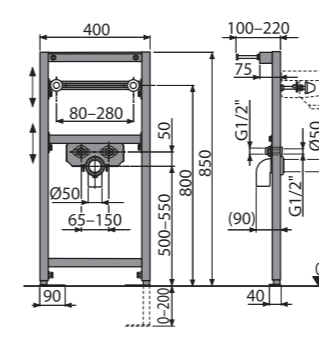

Quantity (packing)	1 pc
Quantity (pallet)	30 pcs
Dimensions (piece)	1195x410x82 mm
Weight (piece)	8,2785 kg
Installation height	1170 mm

**A104B/1120**  
Mounting frame for faucet

Quantity (packing)	1 pc
Quantity (pallet)	30 pcs
Dimensions (piece)	1195x82x410 mm
Weight (piece)	7,2847 kg
Installation height	1120 mm

Quantity (packing)	1 pc
Quantity (pallet)	30 pcs
Dimensions (piece)	1195x82x410 mm
Weight (piece)	9,1422 kg
Installation height	1120 mm

**A104PB/1120**  
Mounting frame for built-in mixer

Quantity (packing)	1 pc
Quantity (pallet)	30 pcs
Dimensions (piece)	1195x410x82 mm
Weight (piece)	4,7348 kg
Installation height	1120 mm

Quantity (packing)	1 pc
Quantity (pallet)	30 pcs
Dimensions (piece)	1195x410x82 mm
Weight (piece)	9,503 kg
Installation height	1170 mm

**A104AVS/1120**  
Mounting frame for wash-basin and faucet with built-in trap

Quantity (packing)	1 pc
Quantity (pallet)	30 pcs
Dimensions (piece)	1195x82x410 mm
Weight (piece)	6,614 kg
Installation height	1120 mm

**A104/850**  
Mounting frame for wash-basin

Quantity (packing)	1 pc
Quantity (pallet)	30 pcs
Dimensions (piece)	1195x410x82 mm
Weight (piece)	7,4637 kg
Installation height	850 mm