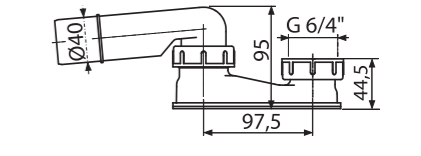

A532-DN40

Odour trap lowered

Quantity (packing)	75 pcs
Quantity (pallet)	1200 pcs
Material	polypropylene