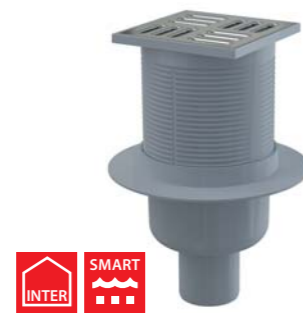

APV32

Floor drain 105x105/50 mm straight outlet, stainless steel grid, combined odour trap SMART

Flow rate	37 l/min
Material	ABS, polypropylene
Quantity (packing)	20 pcs
Quantity (pallet)	320 pcs