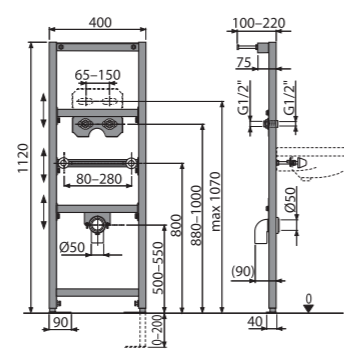

**A104/1120**  
Mounting frame for wash-basin

Quantity (packing)	1 pc
Quantity (pallet)	30 pcs
Dimensions (piece)	1195x82x410 mm
Weight (piece)	8,342 kg
Installation height	1120 mm

**A104B/1200**  
Mounting frame for faucet

Quantity (packing)	1 pc
Quantity (pallet)	30 pcs
Dimensions (piece)	1195x410x82 mm
Weight (piece)	8,2785 kg
Installation height	1170 mm

**A104B/1120**  
Mounting frame for faucet

Quantity (packing)	1 pc
Quantity (pallet)	30 pcs
Dimensions (piece)	1195x82x410 mm
Weight (piece)	7,2847 kg
Installation height	1120 mm

**A104A/1200**  
Mounting frame for wash-basin and faucet

Quantity (packing)	1 pc
Quantity (pallet)	30 pcs
Dimensions (piece)	1195x410x82 mm
Weight (piece)	10,1397 kg
Installation height	1170 mm

**A104A/1120**  
Mounting frame for wash-basin and faucet

Quantity (packing)	1 pc
Quantity (pallet)	30 pcs
Dimensions (piece)	1195x82x410 mm
Weight (piece)	9,1422 kg
Installation height	1120 mm

**A104PB/1120**  
Mounting frame for built-in mixer

Quantity (packing)	1 pc
Quantity (pallet)	30 pcs
Dimensions (piece)	1195x410x82 mm
Weight (piece)	4,7348 kg
Installation height	1120 mm