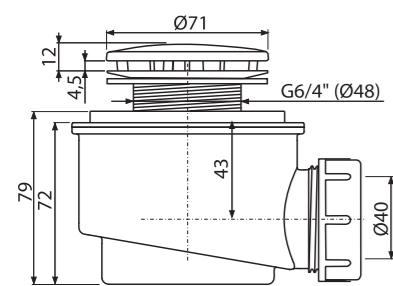

Ø90

Quantity (packing) 24 pcs  
Quantity (pallet) 672 pcs  
Material – trap body/cover polypropylene/plastic

**A47B-50**  
Shower waste and trap, white

Ø50

Quantity (packing) 30 pcs  
Quantity (pallet) 840 pcs  
Material – trap body/cover polypropylene/plastic