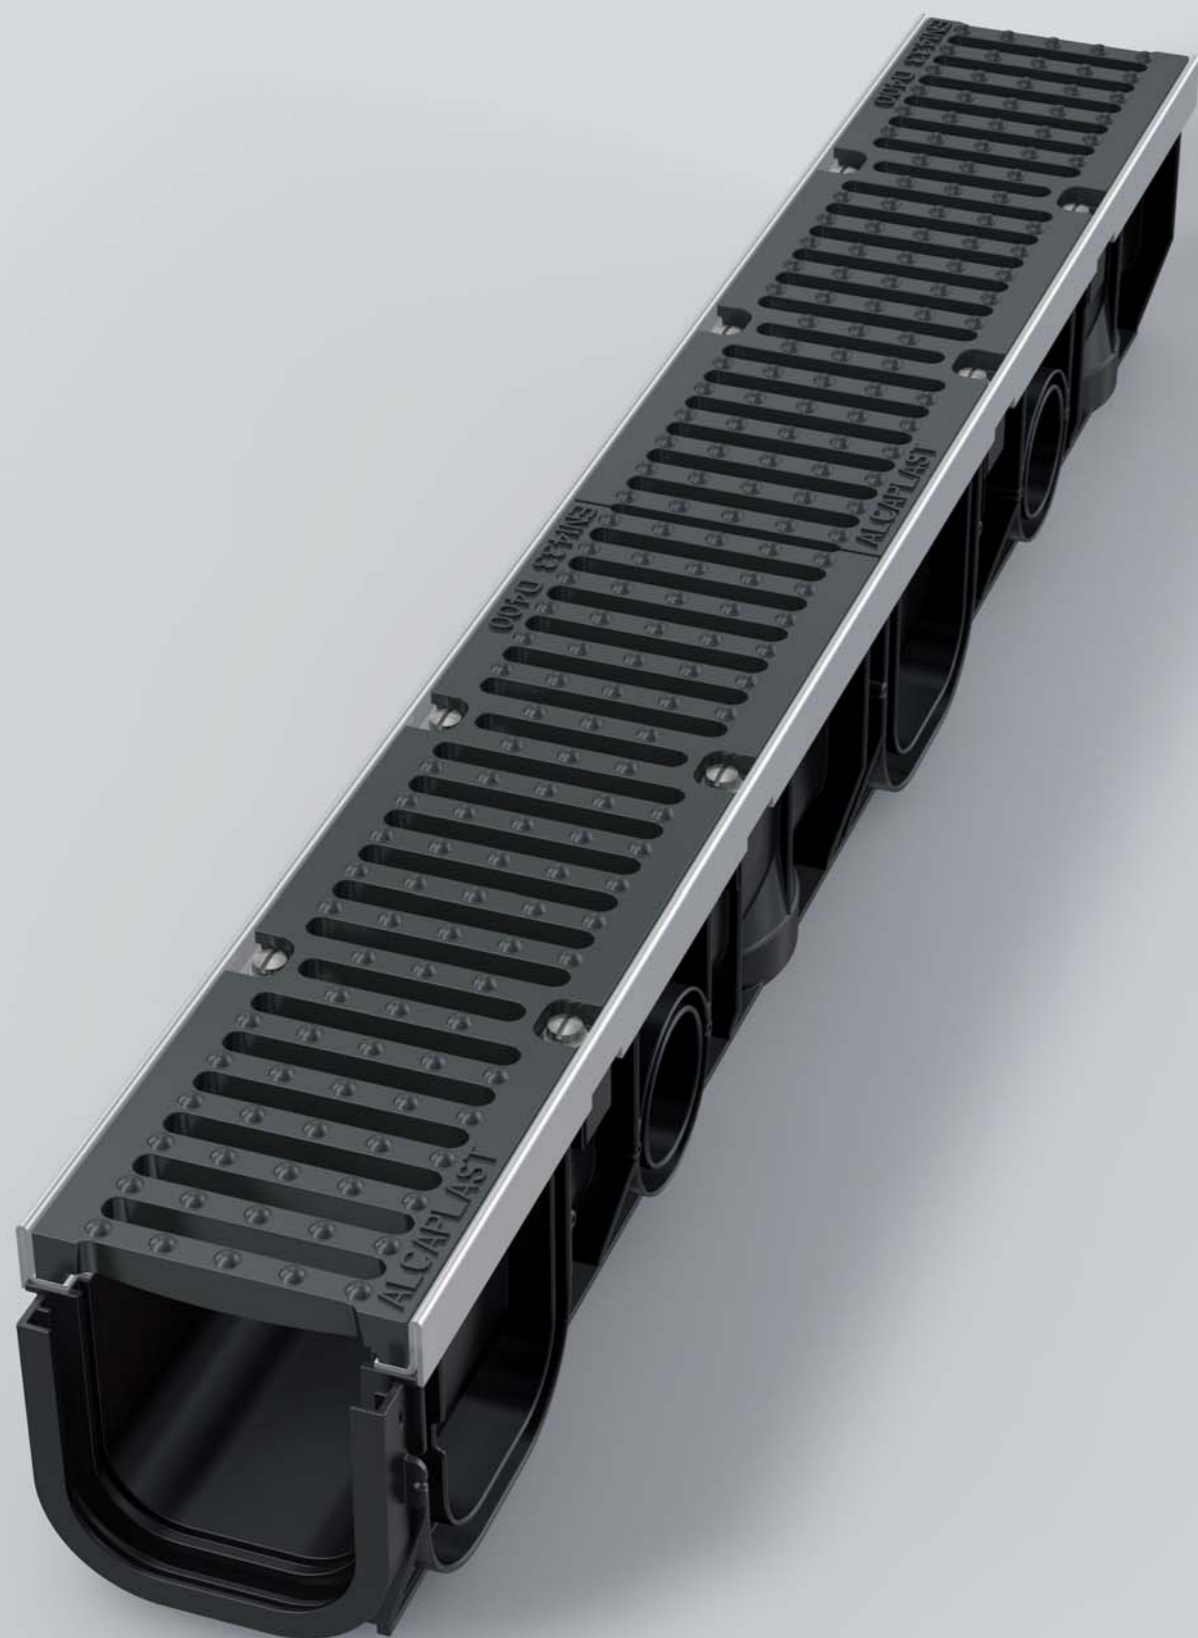

Outdoor drainage system

Outdoor drain channels	100
Outdoor drain channels HOME (load class A15)	100
Outdoor drain channels HOME+ (load class A15)	100
Outdoor drain channels STANDARD (load class B125)	101
Outdoor drain channels PROFI (load class C250)	102
Outdoor drain channels TOP (load class D400)	104
Outdoor slotted channels (load class C250)	105
Outdoor drain channels – accessories	109
Universal rain drums	110
Universal rain drums – accessories	110