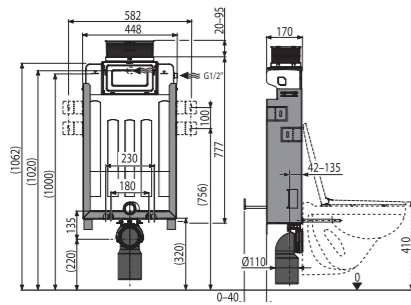

AM119/1000 Renovmodul

Pre-wall installation system for building into solid walls with top or front actuation

Quantity (packing)	1 pc
Quantity (pallet)	20 pcs
Dimensions (piece)	1040x465x180 mm
Weight (piece)	9,2355 kg
Small/big flush	2,5-3,5 l/6-9 l
Installation height	1062 mm