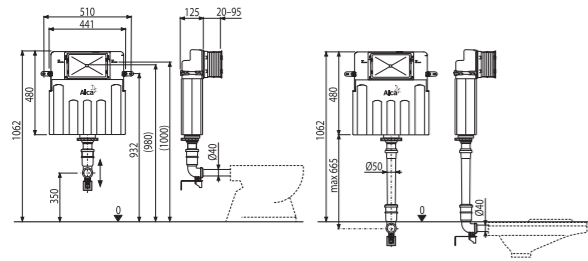

AM112W Basicmodul
Wall concealed WC cistern

N