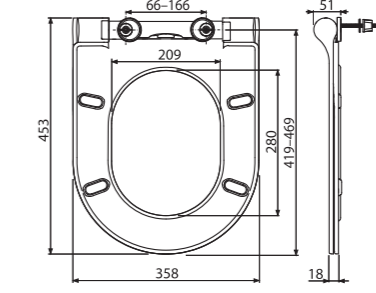

**A67**

WC seat SOFTCLOSE, Duroplast

Quantity (packing)	5 pcs
Quantity (pallet)	80 pcs
Hinges	Z0137B-ND
Material	Duroplast

**A67SLIM**

WC seat SLIM SOFTCLOSE, Duroplast

Quantity (packing)	5 pcs
Quantity (pallet)	80 pcs
Hinges	Z0952-ND
Material	Duroplast