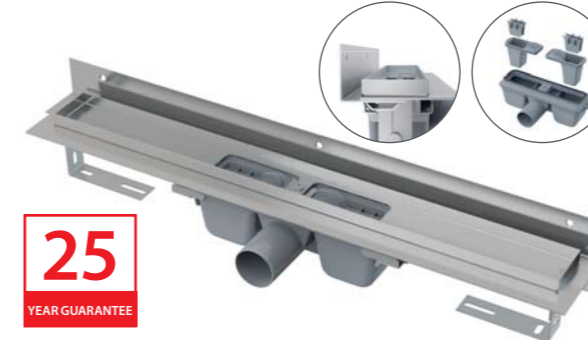

**APZ4 Flexible, APZ104 Flexible Low**

Shower drain with an edge for perforated grids and adjustable vertical flange to the wall (550, 650, 750, 850, 950, 1050, 1150 mm)

**25**  
YEAR GUARANTEE

**APZ1004 Flexible, APZ1104 Flexible Low**