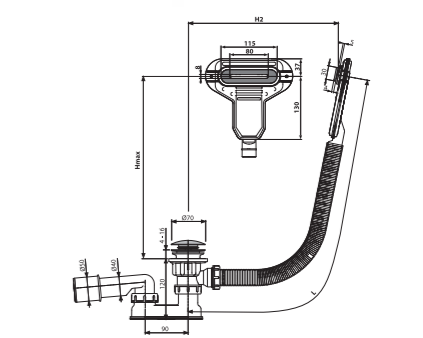

A516CKM

Bath CLICK/CLACK waste and trap with flat overflow, chrome