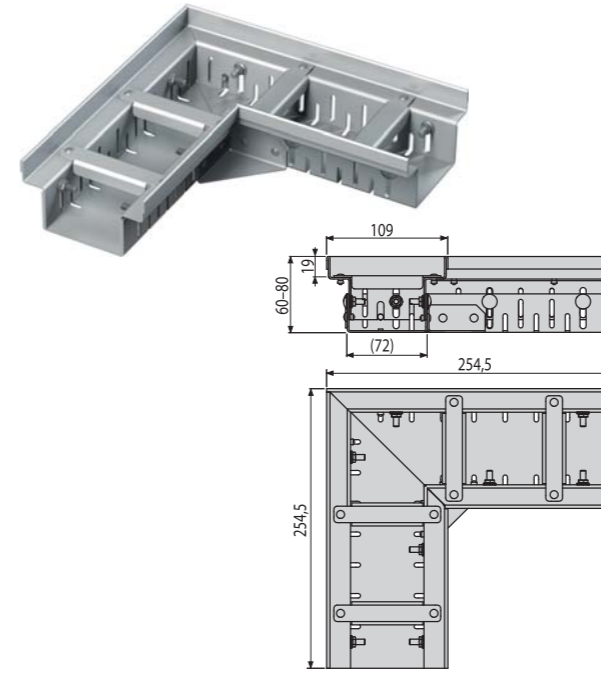

Quantity (packing)	1 pc
Quantity (pallet)	100 pcs
Material	galvanized steel/stainless steel

ADZ332VR
Drainage corner channel 100 mm adjustable, stainless steel