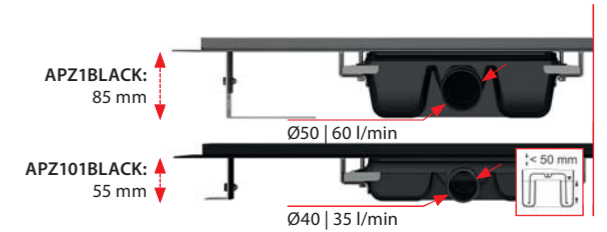

Table of size variants for linear shower drains and grids – page 177