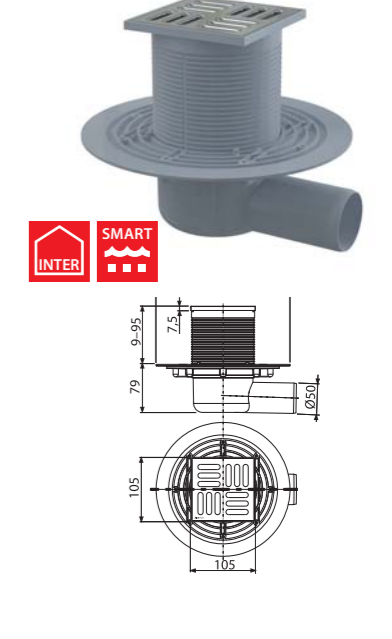

Flow rate	37 l/min
Material	polypropylene
Quantity (packing)	8 pcs
Quantity (pallet)	160 pcs

APV4444
Floor drain 150x150/50/75 mm straight outlet, stainless steel grid, stainless steel flange and collar-2nd level insulation, wet and dry odour trap