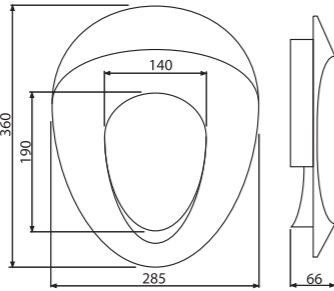

A68
Potty training seat

Quantity (packing)	7 pcs
Quantity (pallet)	252 pcs
Hinges	-
Material	polypropylene