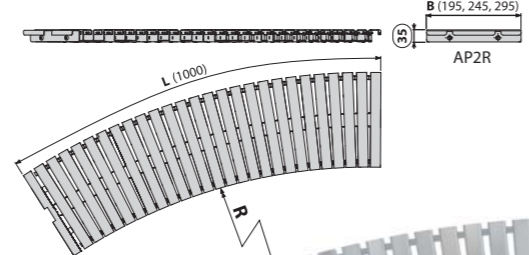

**AP1R**

Swimming pool overflow radius grating without anti-slip surface

**5**  
YEAR GUARANTEE

Quantity (packing) 1 pc  
Quantity (pallet) – pcs  
Material stainless steel AISI 316, DIN 1.4401

**AP2R**

Swimming pool overflow radius grating without anti-slip surface