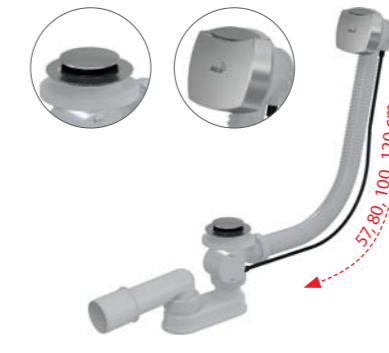

A553K

Bath pop-up waste and trap, metal