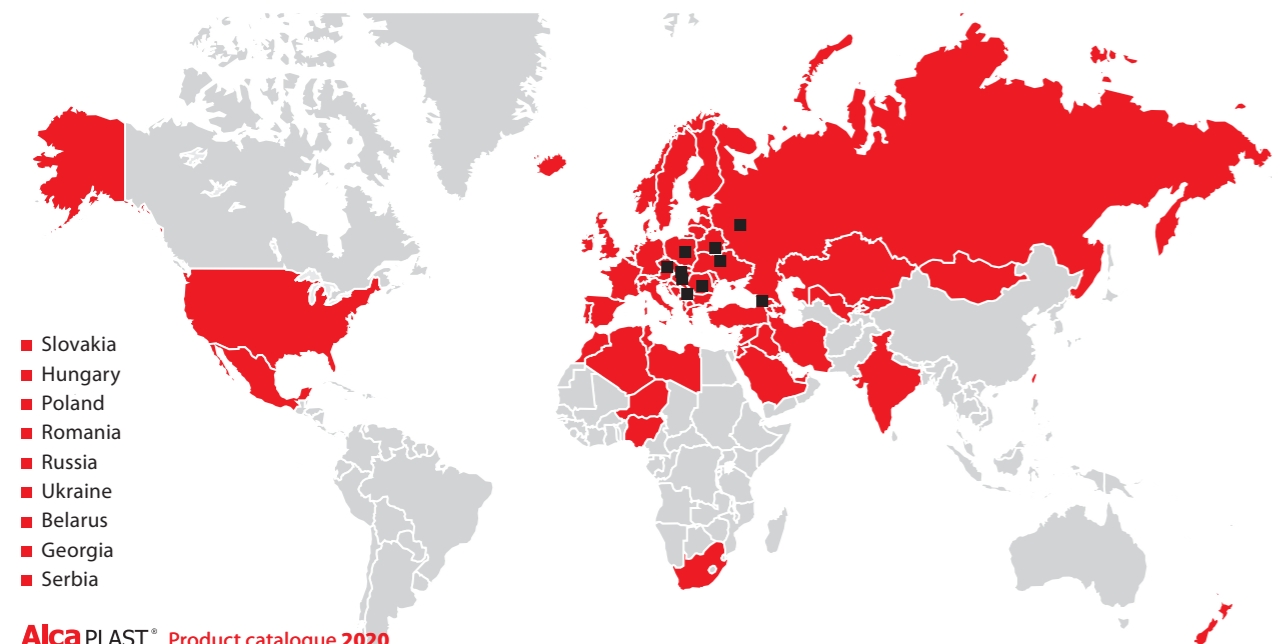

## COMPANY FOUNDATION

Alcaplast company was founded in 1998 by husband and wife Radka Prokopová and František Fabičovic. Since they have started manufacturing of the first inlet and outlet valves in Břeclav, they expanded and upgraded its portfolio of products significantly. Currently Alcaplast with its wide range of products fits into the role of market leader indicating trends on the field of sanitary systems in Central and Eastern Europe, with expansion into many other countries.

## ALCAPLAST INTERNATIONAL

We design our products so that they can simplify life across many countries. They are universal and they meet demanding international standards. Alcaplast distribution warehouses and sales teams in countries outside of the Czech Republic provide flexible communication and service to our customers.