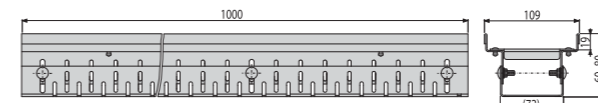

**ADZ-R303**  
Grid for drainage channel 75 mm, stainless steel

**ADZ-R304**  
Grid for drainage channel 75 mm, stainless steel

**ADZ102V**  
Drainage channel 100 mm adjustable, galvanized steel

**ADZ302V**  
Drainage channel 100 mm adjustable, stainless steel