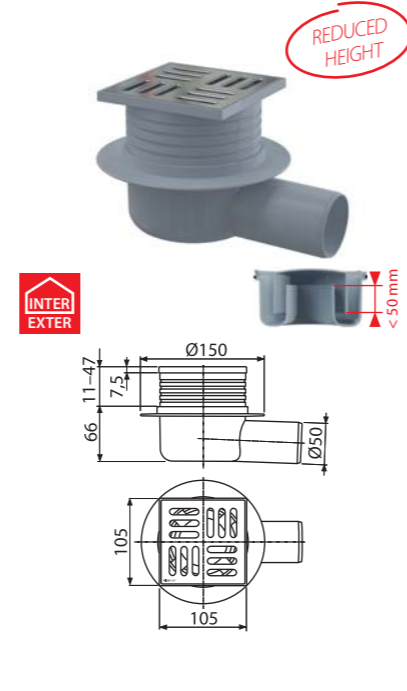

Flow rate	32 l/min
Material	ABS, polypropylene
Quantity (packing)	25 pcs
Quantity (pallet)	400 pcs

APV2321
Floor drain 105x105/50/75 mm straight outlet, stainless steel grid, combined odour trap SMART