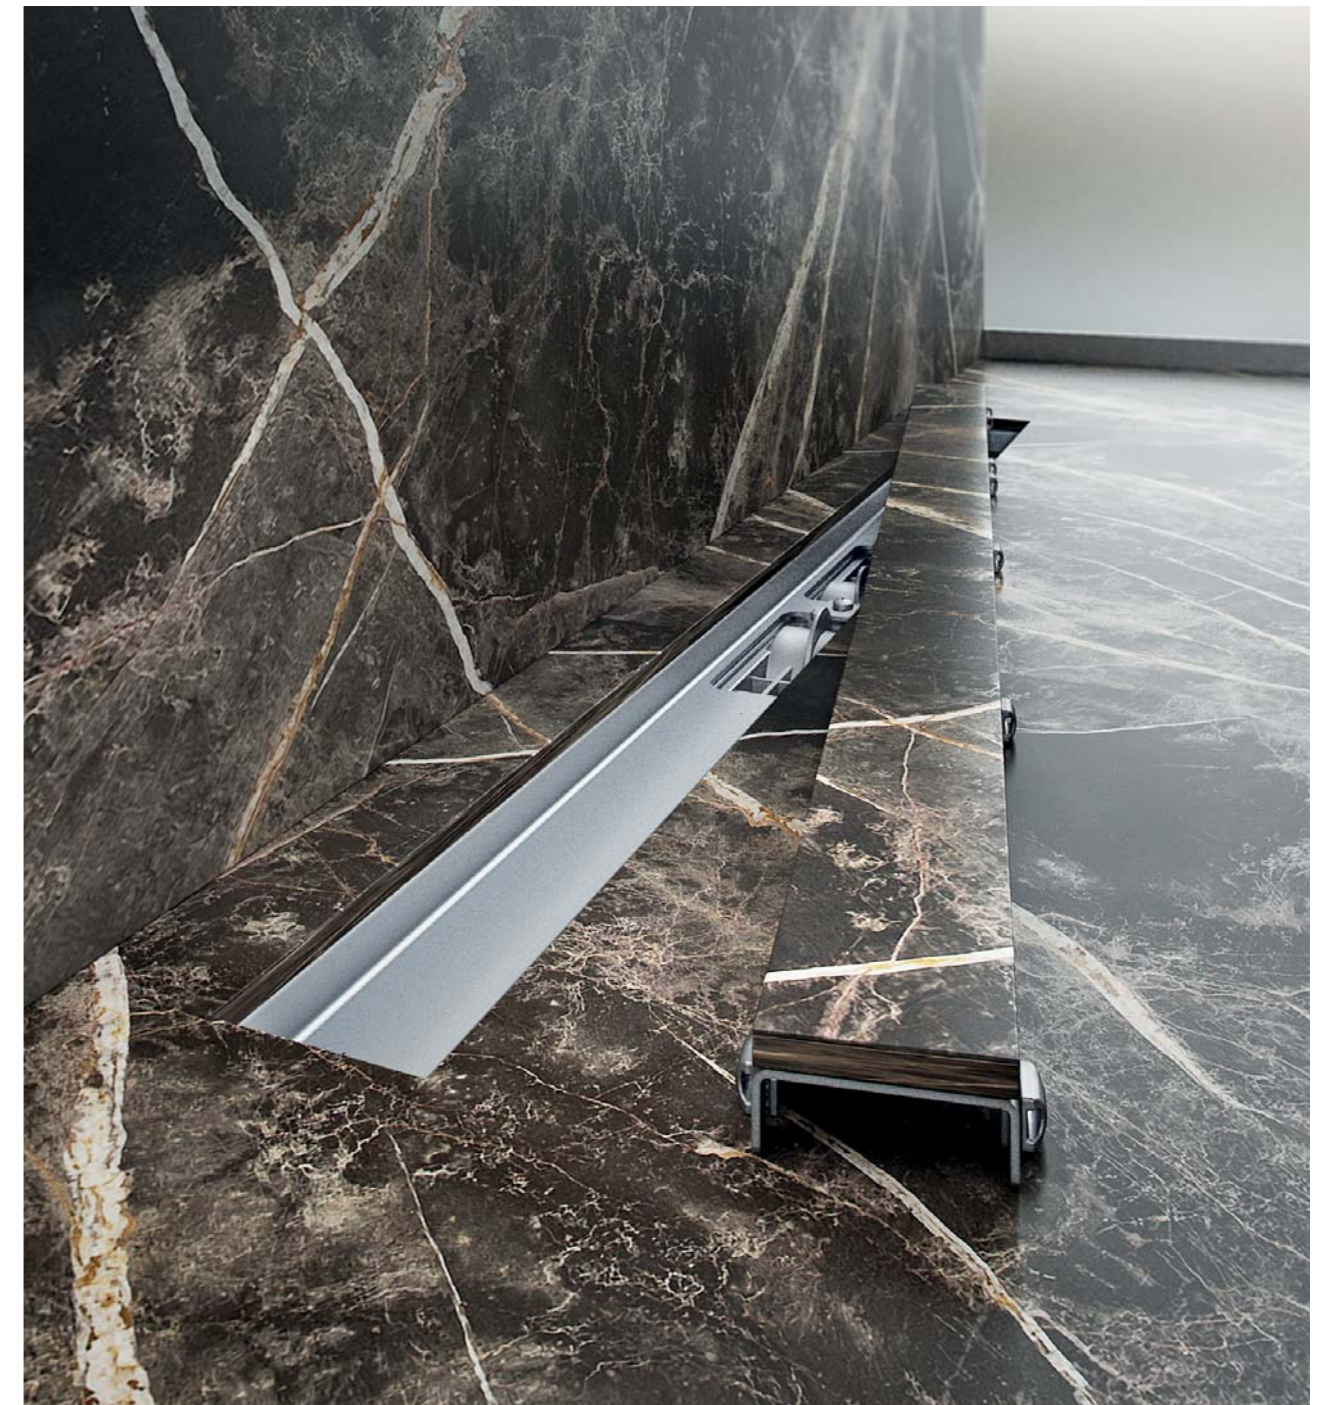

#### Advantages of the shower drain:

- Design shower drain is suitable for any paving thickness and for large format natural stone boards
- Water drainage is ensured by the slot in the pavement
- Uniform floor surface in the bathroom is achieved by the innovative shower drain and grid construction without edge
- The upper side of grid is covered with a special rough surface to ensure a safe bonding with the embedded tiles