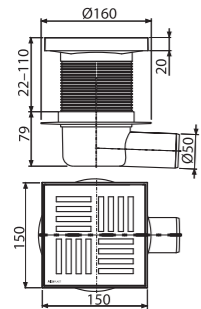

APV5211
Floor drain 150x150/50 mm side outlet, grey grid, wet odour trap

Flow rate	46 l/min
Material	ABS, polypropylene
Quantity (packing)	15 pcs
Quantity (pallet)	240 pcs