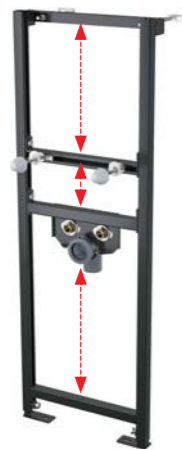

■ basic characteristic  
□ it can also be built into solid walls  
■ it can be easily converted to ECOLOGY module by replacing for A06E flush valve

**A104/1200**  
Mounting frame for wash-basin

Quantity (packing)	1 pc
Quantity (pallet)	30 pcs
Dimensions (piece)	1195x410x82 mm
Weight (piece)	9,3358 kg
Installation height	1170 mm