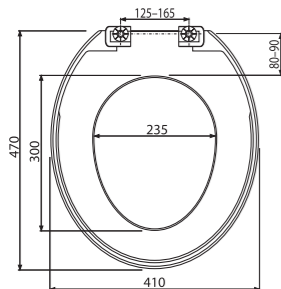

A3550
WC seat

Quantity (packing)	15 pcs
Quantity (pallet)	300 pcs
Hinges	-
Material	polypropylene