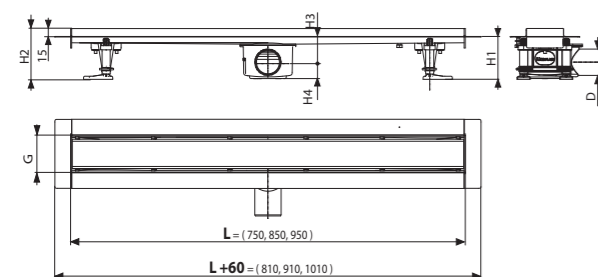

DOUBLE

Stainless steel-matt / Grid for embedding tiles
The grid is included