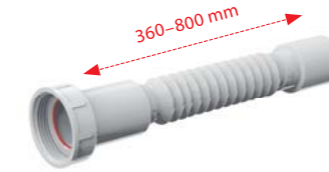

A791
Flexi pipe 6/4"×40 plastic