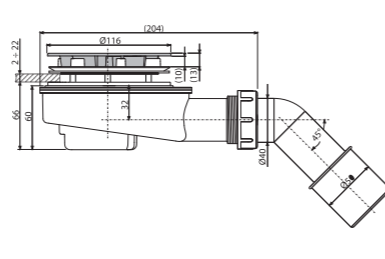

Quantity (packing)	15 pcs
Quantity (pallet)	420 pcs
Material – trap body/cover	polypropylene/plastic