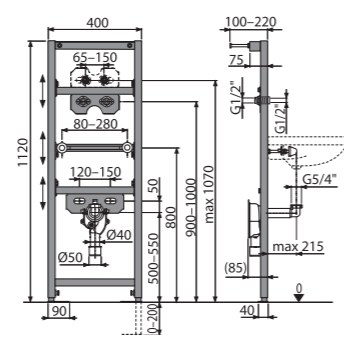

Quantity (packing)	1 pc
Quantity (pallet)	30 pcs
Dimensions (piece)	1195x410x82 mm
Weight (piece)	8,2785 kg
Installation height	1170 mm

**A104B/1120**  
Mounting frame for faucet

Quantity (packing)	1 pc
Quantity (pallet)	30 pcs
Dimensions (piece)	1195x82x410 mm
Weight (piece)	7,2847 kg
Installation height	1120 mm

Quantity (packing)	1 pc
Quantity (pallet)	30 pcs
Dimensions (piece)	1195x82x410 mm
Weight (piece)	9,1422 kg
Installation height	1120 mm

**A104PB/1120**  
Mounting frame for built-in mixer

Quantity (packing)	1 pc
Quantity (pallet)	30 pcs
Dimensions (piece)	1195x410x82 mm
Weight (piece)	4,7348 kg
Installation height	1120 mm

**A104/1000**  
Mounting frame for wash-basin

Quantity (packing)	1 pc
Quantity (pallet)	30 pcs
Dimensions (piece)	1195x410x82 mm
Weight (piece)	7,8799 kg
Installation height	1000 mm

**A104AVS/1200**  
Mounting frame for wash-basin and faucet with built-in trap

Quantity (packing)	1 pc
Quantity (pallet)	30 pcs
Dimensions (piece)	1195x410x82 mm
Weight (piece)	9,503 kg
Installation height	1170 mm

**A104AVS/1120**  
Mounting frame for wash-basin and faucet with built-in trap