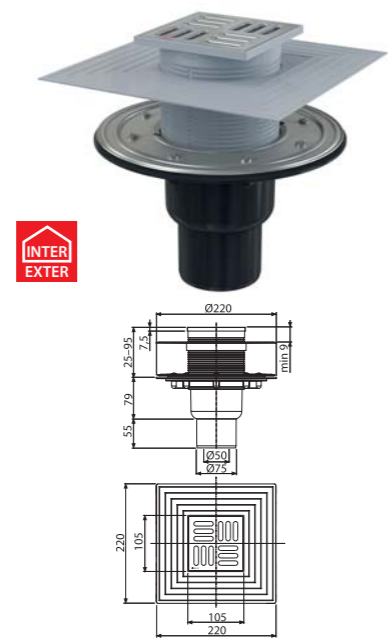

Flow rate	46/62 l/min
Material	polypropylene
Quantity (packing)	8 pcs
Quantity (pallet)	160 pcs

APV3444
Floor drain 150x150/50/75 mm side outlet, stainless steel grid, stainless steel flange and collar-2nd level insulation, wet and dry odour trap