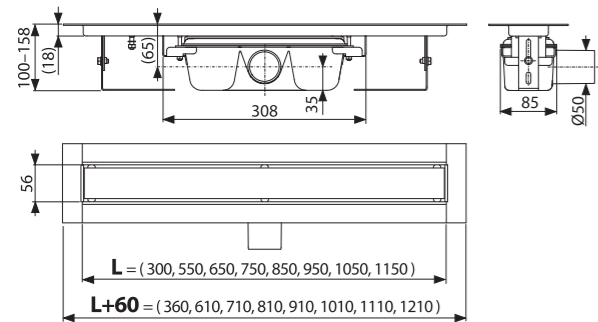

APZ15 Marble Low, APZ115 Marble Low ^N

Shower drain without edge with grid for embedding tiles
(300, 550, 650, 750, 850, 950, 1050, 1150 mm)