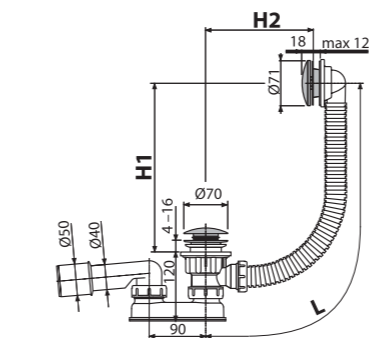

A504CKM

Bath CLICK/CLACK waste and trap, metal