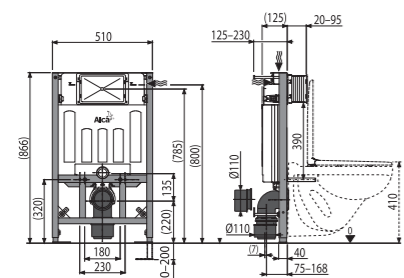

AM101/850W Sádromodul

Pre-wall installation system for dry build up (plasterboard)

N