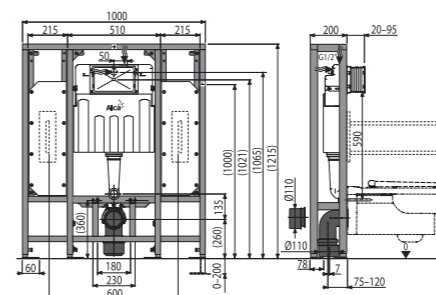

AM116/1300H Solomodul

Pre-wall installation system for dry build up (self-supporting) – for people with reduced mobility

Quantity (packing)	1 pc
Quantity (pallet)	5 pcs
Dimensions (piece)	1010x1285x210 mm
Weight (piece)	46,0403 kg
Small/big flush	2,5-3,5 l/6-9 l
Installation height	1274 mm