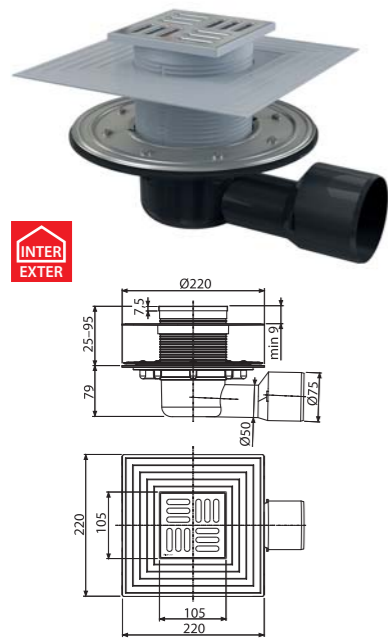

APV3344
Floor drain 105x105/50/75 mm side outlet, stainless steel grid, stainless steel flange and collar-2nd level insulation, wet and dry odour trap

Flow rate	46/62 l/min
Material	polypropylene
Quantity (packing)	8 pcs
Quantity (pallet)	128 pcs

APV4344
Floor drain 105x105/50/75 mm straight outlet, stainless steel grid, stainless steel flange and collar-2nd level insulation, wet and dry odour trap