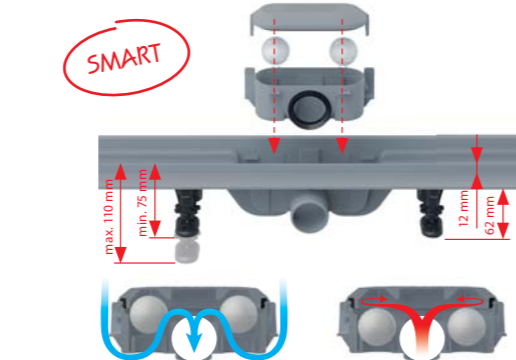

APZ8 Simple
APZ9 Simple
APZ10 Simple
Shower drain with an edge for perforated grids (550, 650, 750, 850, 950 mm)

APZ18 Simple
Shower drain with a stainless steel edge for perforated grids (550, 650, 750, 850, 950 mm)

APZ8 / APZ9 / APZ10 / APZ18	
Minimum floor thickness (H1)	62 mm
Total installation height (H2)	75–110 mm
Drain channel width (G)	60 mm
Flow rate (EN 1253-1)	30 l/min
Outlet pipe diameter (D)	Ø40
Load class (EN 1253-1)	K3 = max. 300 kg
Material – drain body	polypropylene
Material – odour trap	polypropylene
Drain channel length (L)	550, 650, 750, 850, 950 mm

Quantity (packing) APZ8-850M	30 pcs
Dimensions (piece) APZ8-850M	965x80x145 mm
Weight (piece) APZ8-850M	2,1489 kg

APZ8 Simple
Stainless steel-matt – the grid is included

APZ9 Simple
Stainless steel-matt – the grid is included

APZ10 Simple
Stainless steel-matt – the grid is included

APZ18 Simple
Stainless steel-matt – the grid is included

Package content

- Linear shower drain
- Grid
- Waterproof tape at the length of the linear drain
- Combined odour SMART trap
- Anchoring kit (screws, dowels)
- Installation legs
- Dismantling hook

APZ12 Optimal
Shower drain with an edge for perforated grids or tile embedding (750, 850, 950, 1050 mm)

APZ22 Optimal
Shower drain with a stainless steel edge for perforated grids or tile embedding (750, 850, 950 mm)

	APZ12	APZ22
Minimum floor thickness (H1)	85 mm	85 mm
Total installation height (H2)	100–125 mm	101–126 mm
Drain channel width (G)	61,5 mm	63 mm
Flow rate (EN 1253-1)	63 l/min	63 l/min
Outlet pipe diameter (D)	Ø50	Ø50
Load class (EN 1253-1)		K3 = max. 300 kg
Material – drain body	polypropylene	stainless steel DIN 1.4301 / polypropylene
Material – odour trap		polypropylene
Drain channel length (L)	750, 850, 950, 1050 mm	750, 850, 950 mm