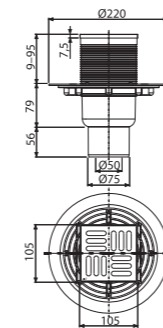

APV201

Floor drain 105x105/50/75 mm straight outlet, stainless steel grid, wet odour trap

Flow rate	46 l/min
Material	polypropylene
Quantity (packing)	8 pcs
Quantity (pallet)	160 pcs