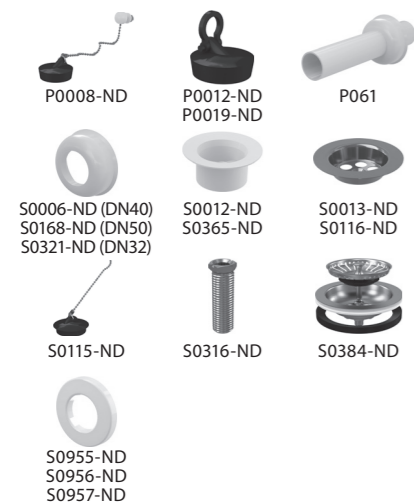

URINAL AND BIDET TRAPS

A45A, A45B, A45C	85
------------------	----

TRAPS FOR DRIPPING CONDENSATION

AKS1, AKS1Z, AKS2, AKS3, AKS4, AKS5, AKS6	86
---	----

WASHING MACHINE TRAPS

APS3, APS4, P148, APS3P, P148Z, P149Z, P155Z, P156Z	87
---	----

WC CONNECTORS

A90, A91, A92, A970, A991	88
---------------------------	----

Spare parts list	89-100
------------------	--------

Legend

- P046** Spare part, it can be found in our Products catalogue and the official products price list
-  Set
- S004** Spare part, it can be found in the spare parts price list

Prices do not include VAT.

Wash-basin and sink wastes and traps accessories

Order number	Description	Dimensions mm	Price
P0008-ND	Plug complete with chain (washbasin traps)	DN40	1,80 €
P0012-ND	PVC plug 5/4" (washbasin traps)	DN40	0,50 €
P0019-ND	PVC plug 6/4" (sink traps)	DN45	0,65 €
P061	Pipe DN32 with rosette	DN32	1,16 €
S0006-ND	Cover DN40	DN40	0,75 €
S0012-ND	Trap grid plastic	DN63	0,35 €
S0013-ND	Trap grid 5/4" stainless steel (wash-basin traps)	DN63	1,05 €
S0115-ND	Plug 6/4" with chain 38 cm (bath traps A501-A502)	DN44	1,30 €
S0116-ND	Grid DN70 stainless steel 6/4"	DN70	1,20 €
S0168-ND	Cover DN50 (sink traps)	DN50	0,75 €
S0316-ND	Screw 40 mm long	40 mm	2,50 €
S0321-ND	Cover DN32	DN70	0,75 €
S0365-ND	Grid 6/4" plastic	DN32	0,45 €
S0384-ND	Grid complete DN115 for A37	DN115	7,68 €
S0955-ND	Rosette DN32	DN32	0,75 €
S0956-ND	Rosette DN40	DN40	0,75 €
S0957-ND	Rosette DN50	DN50	0,75 €
S1523-ND	Shaped sealing for metal washbasin traps		1,00 €