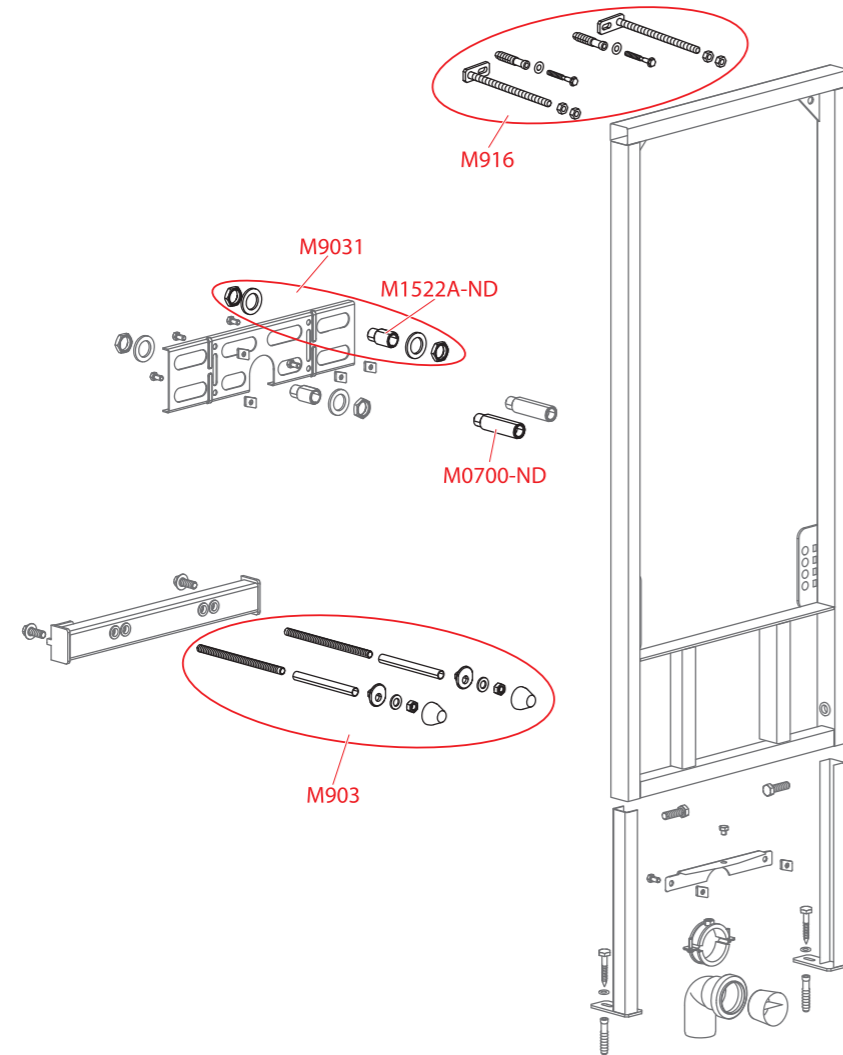

A105

Order number	Description	Price
M0700-ND	Reduction G3/4"-G1/2"	6,62 €
M1522A-ND	Reduction G3/4"-G1/2" - short	5,75 €
M903	Threaded rods + accessories	3,90 €
M9031	Reduction - set	12,23 €
M916	Fixation set	10,25 €