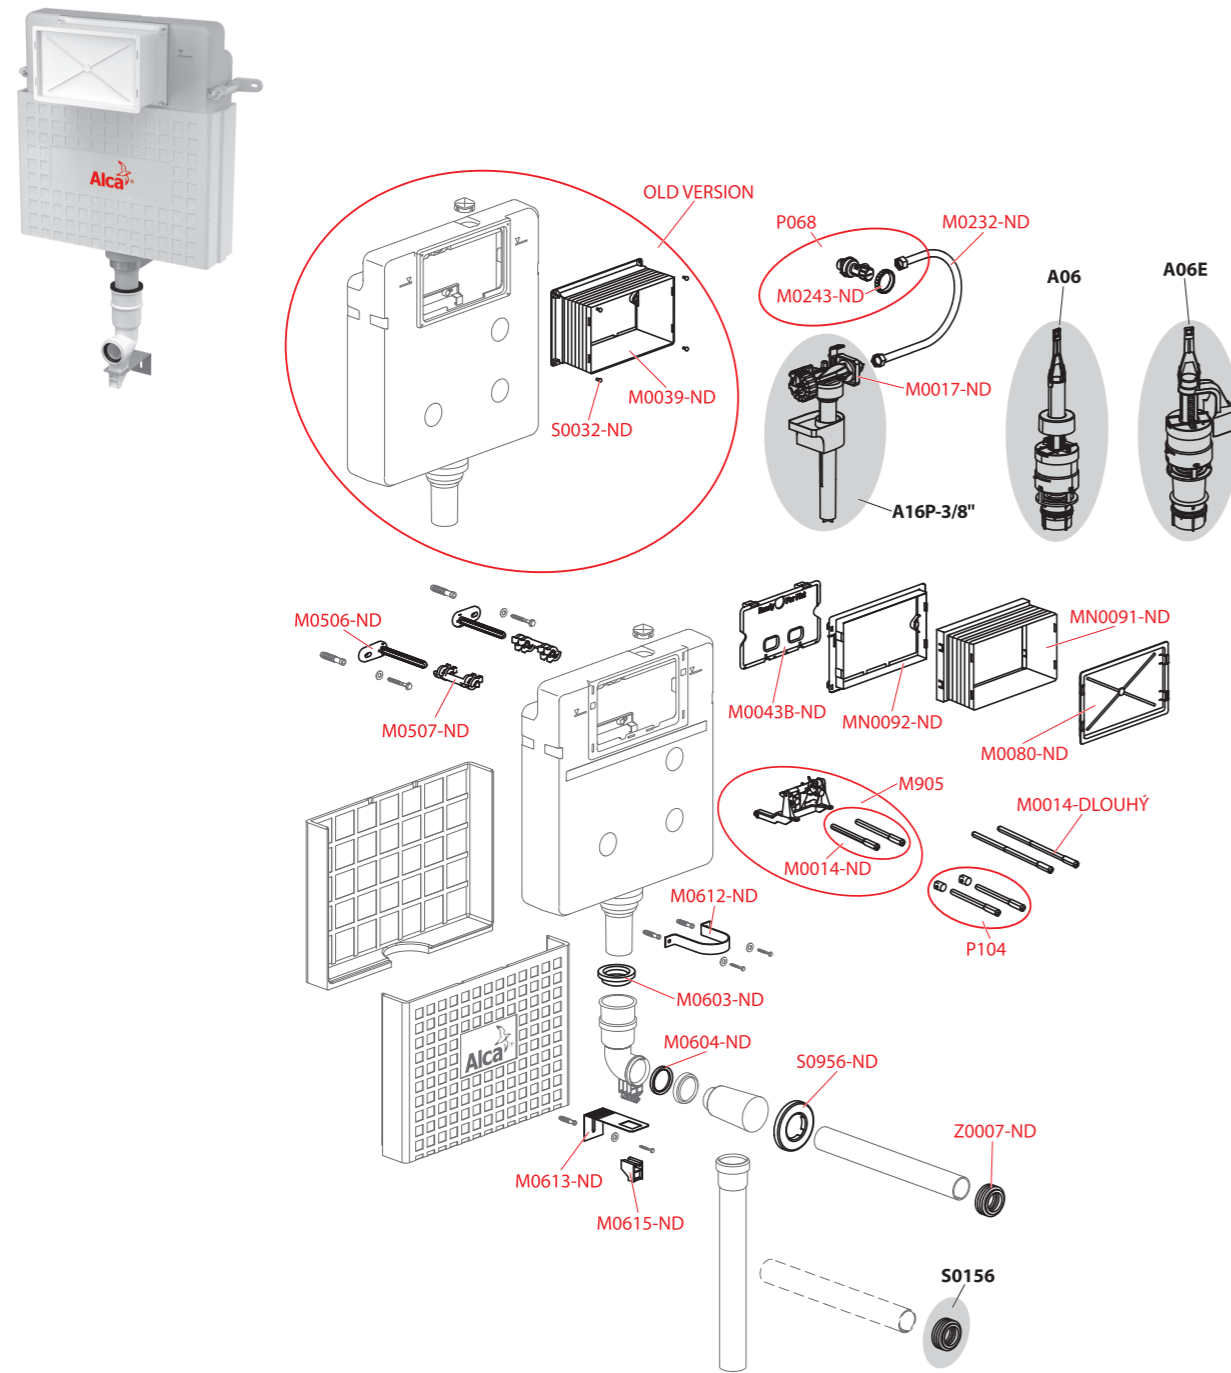

A112

Order number	Description	Price
M0014-DLOUHÝ	Mechanism screw A100 extended, 2 pcs	3,60 €
M0014-ND	Mechanism screw, 2 pcs	0,75 €
M0017-ND	Inlet fill valve bracket	0,40 €
M0039-ND	Sleeve	1,75 €
M0043B-ND	Inner plate	1,00 €
M0080-ND	Sleeve lid	1,40 €
M0232-ND	Pipe flexi nylon 3/8"-3/8"x400	2,35 €
M0243-ND	Nut for angle valve bracket	0,55 €
M0506-ND	WC cistern hinge support	0,55 €
M0507-ND	WC cistern hinges	0,50 €
M0603-ND	Cuff	1,40 €
M0604-ND	Inlet sealing	0,90 €

Order number	Description	Price
M0612-ND	Perforated tape straight 17/6.5	1,40 €
M0613-ND	Holder	1,55 €
M0615-ND	Holder lock	0,55 €
M905	Complete mechanism	3,35 €
MN0091-ND	Frame sleeve	1,75 €
MN0092-ND	Frame for WC module sleeve (range A)	1,10 €
P068	Angle valve with holder and nut, set	12,23 €
P104	Set for exchange of mechanism screws	0,80 €
S0032-ND	Screw into metal 4.2x16 DIN 7983 A2	0,12 €
S0956-ND	Rosette DN40	0,75 €
Z0007-ND	Wrapping seal DN60/40	1,10 €