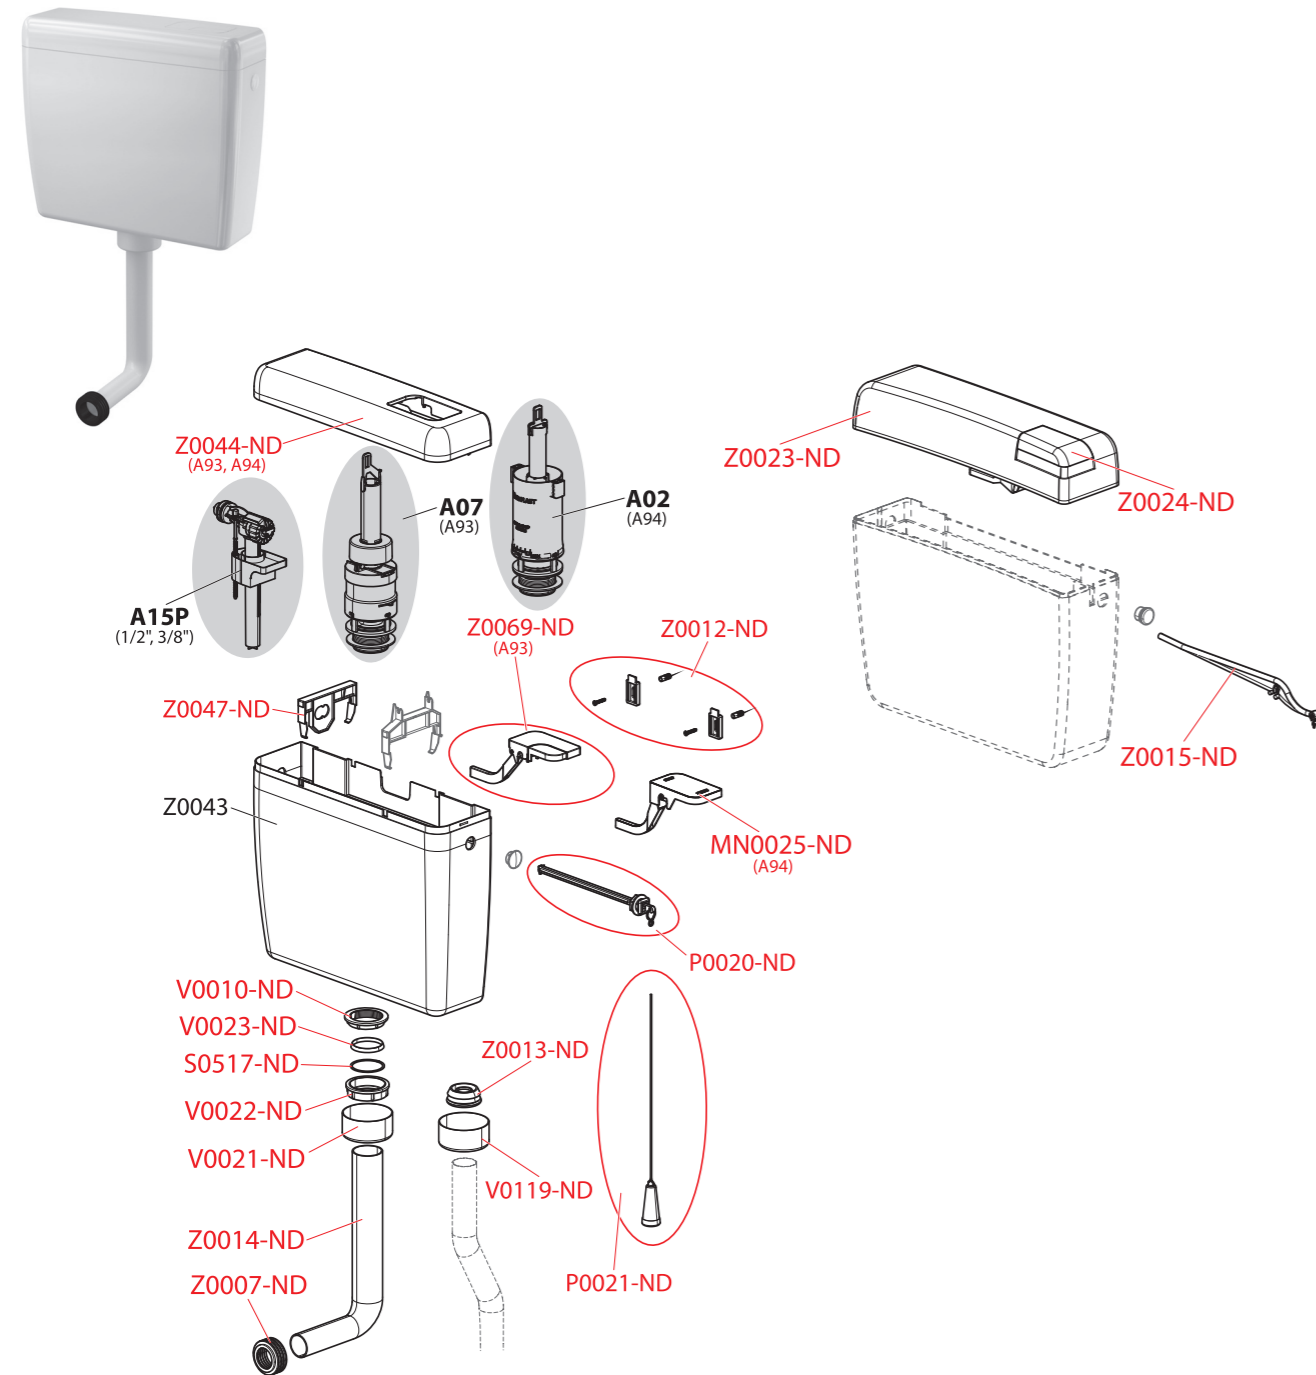

A93, A94

A60, A601, A602, A603, A604, A606, A674S

Order number	Description	Price
MN0025-ND	Complete flush button START-STOP	2,80 €
P0020-ND	Lever UNI DUAL complete (WC cistern A93, A94)	1,80 €
P0021-ND	Handle + stirrup + string	1,80 €
S0517-ND	Friction ring DN50	0,40 €
V0010-ND	Waste outlet nut TR 60x3	1,00 €
V0021-ND	Flush valve outlet cover	0,35 €
V0022-ND	Flush valve outlet nut	0,70 €
V0023-ND	Conical sealing 56x49x6	0,55 €
V0119-ND	Outlet cover DN35	0,50 €
Z0007-ND	Wrapping seal DN60/40	1,10 €

Order number	Description	Price
Z0012-ND	WC cistern fixation set	0,90 €
Z0013-ND	Wrapping seal DN50/32 white	1,10 €
Z0014-ND	Elbow 370x210x50/40	3,15 €
Z0015-ND	Lever for A94	1,30 €
Z0023-ND	Smart cover	9,77 €
Z0024-ND	Flush button Smart	5,11 €
Z0044-ND	WC cistern cover UNI DUAL	5,43 €
Z0047-ND	Spacer 3	0,80 €
Z0069-ND	Compleat flush button UNI DUAL	2,80 €

Order number	Description	Price
P107	Set of pads for hinges P097 and P098	1,25 €
P108	Set of pads for hinges Z137 and WC seats SLIM	1,25 €
P110	Hinge mechanism	4,45 €
P111L	Hinge mechanism with SOFTCLOSE left	3,84 €
P111P	Hinge mechanism with SOFTCLOSE right	3,84 €
P111S	Hinge mechanism with SOFTCLOSE set	7,28 €
P117	Magnet for potty WC seat	1,90 €
Z0002-ND	Screws for A60, long	1,10 €
Z0005-ND	WC seat pin	0,40 €

Order number	Description	Price
Z0641-ND	WC seat cover stopper	0,90 €
Z0646-ND	WC seat stopper, 4 pcs	1,60 €
Z0648-ND	WC seat hinges insert	0,60 €
Z0653-ND	Quick-lock nut washer	0,60 €
Z0654-ND	Quick-release nut	1,30 €
Z0909-ND	Spacer for WC seat hinge	2,50 €
Z0914-ND	Nut M6 plastic	0,80 €
Z0915-ND	Washer 6,4 plastic	0,00 €
Z0928-ND	Dowel M6 for WC seat	2,10 €