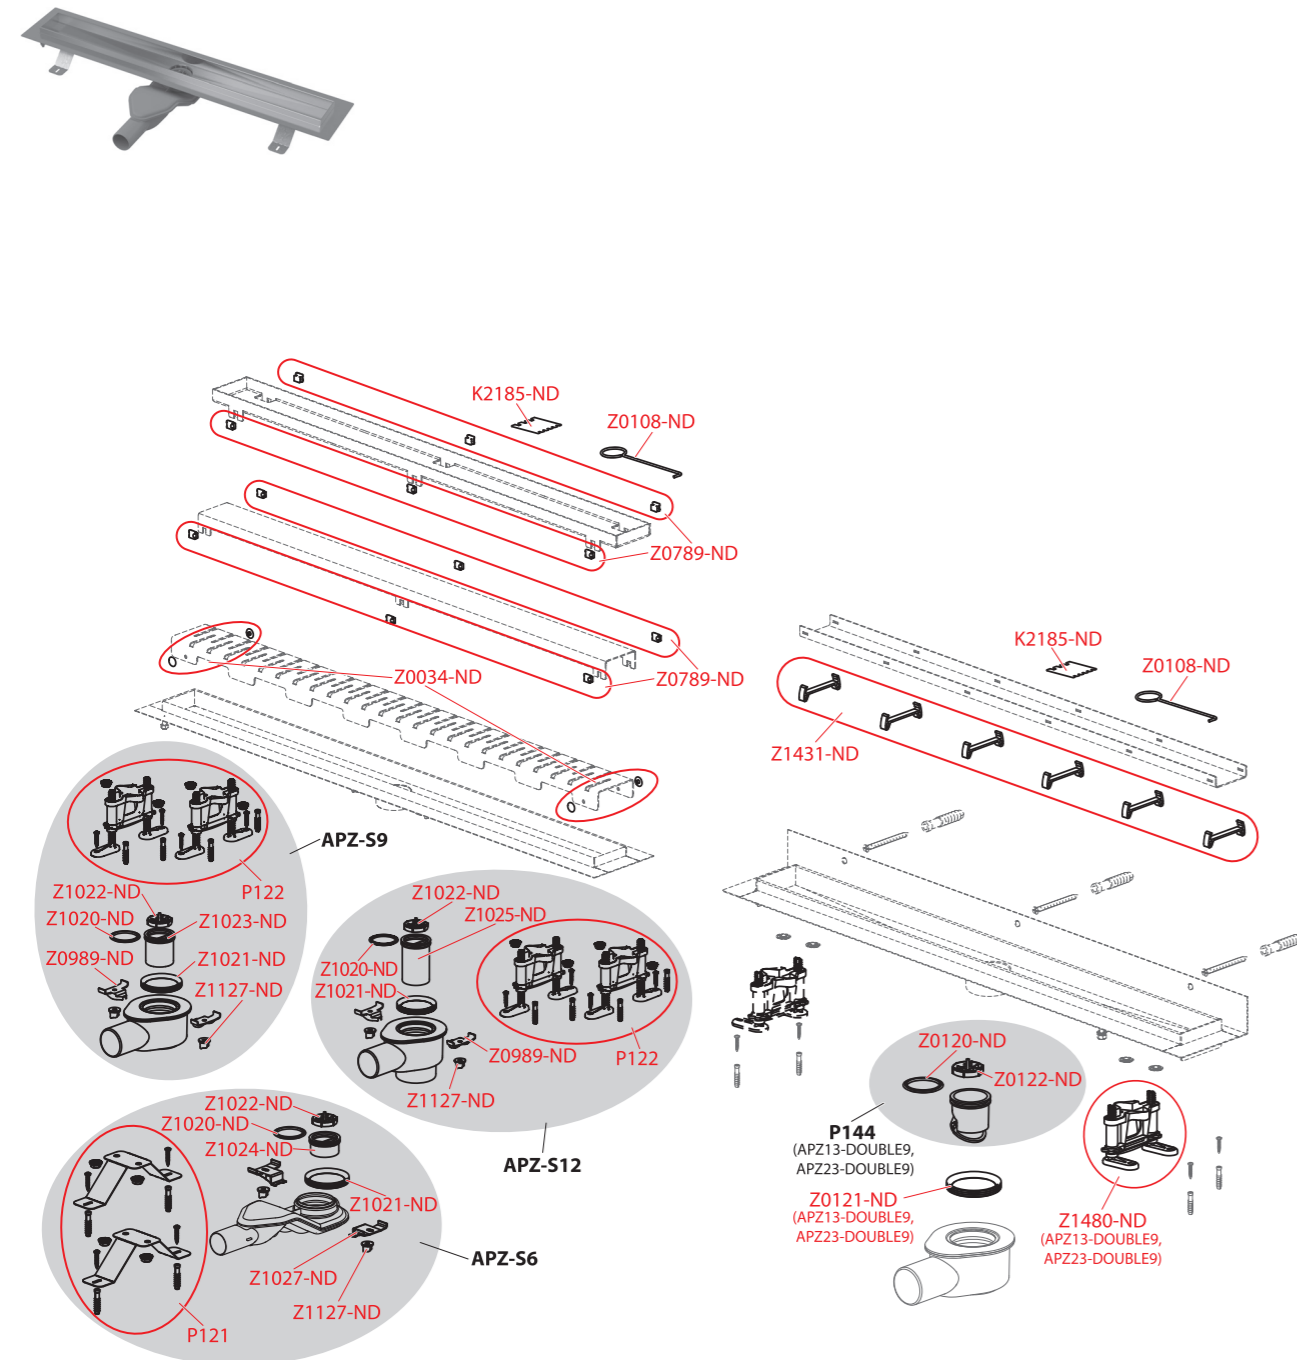

APZ13 Modular, APZ13 Fit and Go, APZ23 Modular Wall, APZ23 Fit and Go Wall

Order number	Description	Price
K2185-ND	Iron comb FLOOR	1,25 €
P121	Set of adjustable feet for APZ-S6	4,95 €
P122	Set of adjustable feet for APZ-S9 or APZ-S12	4,95 €
Z0304-ND	Spacer stoppers set - 4 pcs	1,40 €
Z0108-ND	Shower drain hook	1,40 €
Z0789-ND	Plastic pad APZ6, APZ15 - 6 pc	1,96 €
Z0989-ND	Trap fuse	1,50 €
Z1020-ND	Shaped sealing for odour trap	1,30 €
Z1021-ND	Trap sealing	1,90 €

Order number	Description	Price
Z1022-ND	Strainer APZ13	2,45 €
Z1023-ND	Odour trap 25	2,45 €
Z1024-ND	Odour trap 30	2,60 €
Z1025-ND	Odour trap 50	3,75 €
Z1027-ND	Trap fuse	1,75 €
Z1127-ND	Plastic nut M6 gray for shower drain	0,85 €
Z1431-ND	Spacer for grid DOUBLE, 6 pcs	2,00 €
Z1480-ND	Set - anchoring feet for shower drain APZ13 DOUBLE	4,96 €