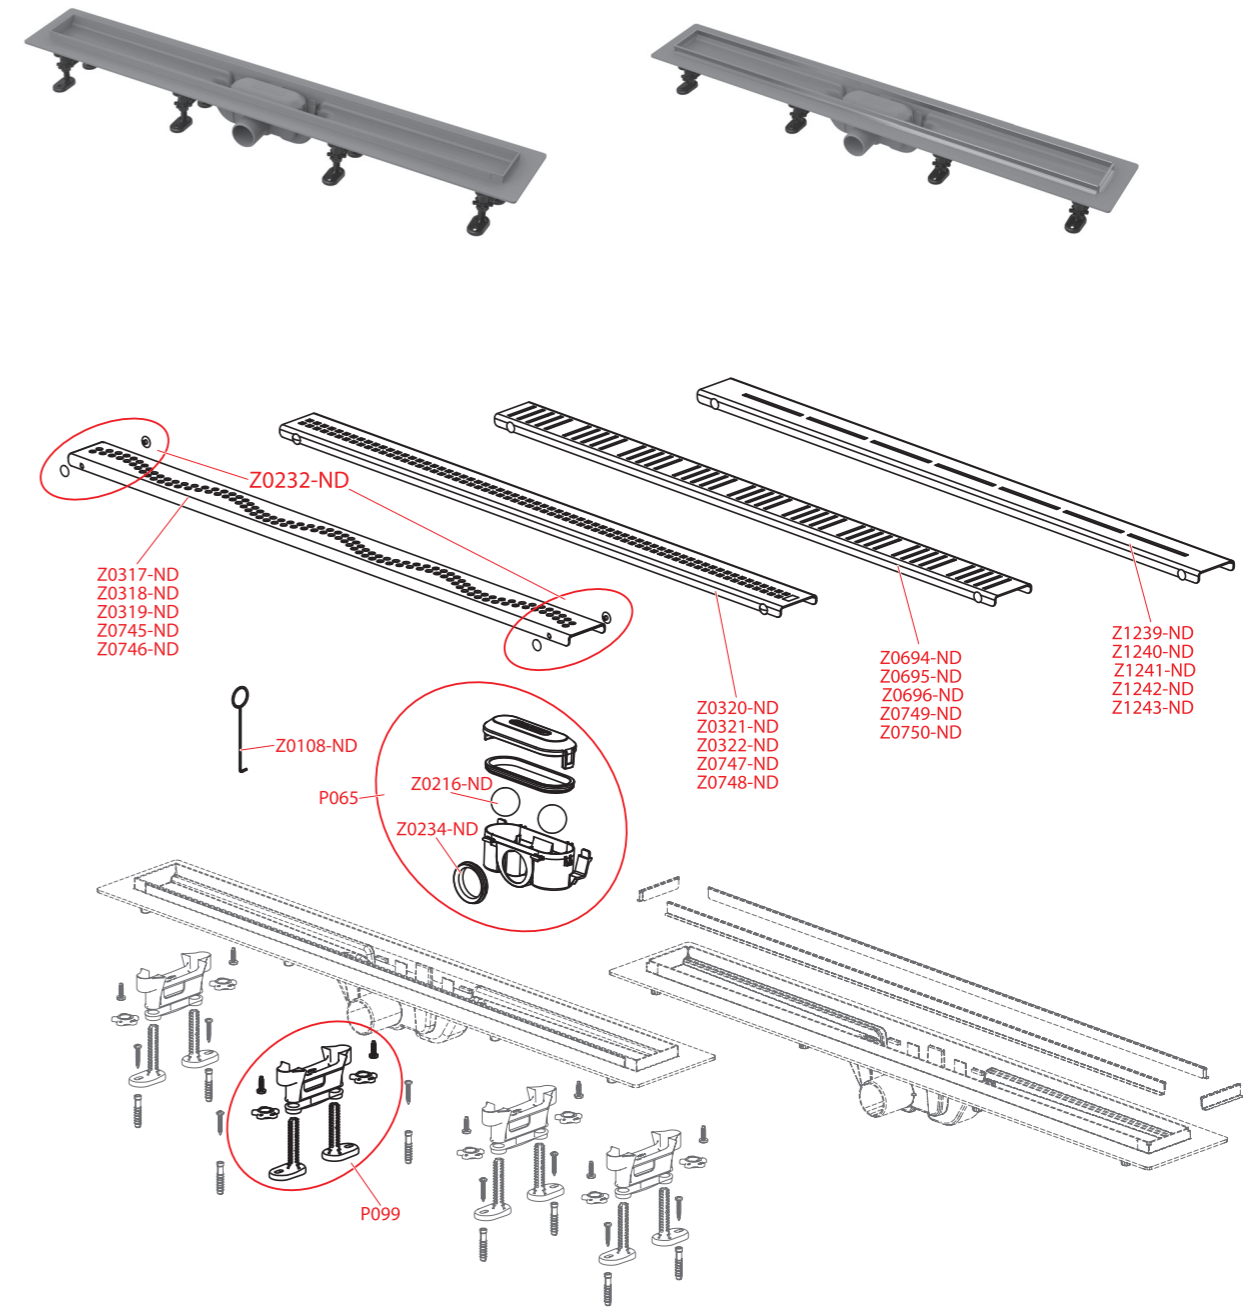

APZ8 Simple, APZ9 Simple, APZ10 Simple, APZ18 Simple

Order number	Description	Price
P065	Odour trap for plastic shower drain	9,28 €
P099	Height adjustable feet	3,65 €
S0516-ND	Friction ring DN40	0,45 €
Z0108-ND	Shower drain hook	1,40 €
Z0216-ND	Ball brushed DN1.138"	0,55 €
Z0232-ND	Spacer stoppers set	1,40 €
Z0234-ND	Sealing for odour trap - plastic shower drain, rubber	0,75 €
Z0317-ND	Grid APZ8 750 packed	48,05 €
Z0318-ND	Grid APZ8 850 packed	50,48 €
Z0319-ND	Grid APZ8 950 packed	52,92 €
Z0320-ND	Grid APZ9 750 packed	48,05 €
Z0321-ND	Grid APZ9 850 packed	50,48 €
Z0322-ND	Grid APZ9 950 packed	52,92 €
Z0694-ND	Grid for APZ10-750	48,05 €

Order number	Description	Price
Z0695-ND	Grid for APZ10-850	50,48 €
Z0696-ND	Grid for APZ10-950	52,92 €
Z0745-ND	Grid for APZ8-650	45,78 €
Z0746-ND	Grid for APZ8-550	43,47 €
Z0747-ND	Grid for APZ9-650	45,78 €
Z0748-ND	Grid for APZ9-550	43,47 €
Z0749-ND	Grid for APZ10-650	45,78 €
Z0750-ND	Grid for APZ10-550	43,47 €
Z1239-ND	Grid for APZ18-550	43,47 €
Z1240-ND	Grid for APZ18-650	45,78 €
Z1241-ND	Grid for APZ18-750	48,05 €
Z1242-ND	Grid for APZ18-850	50,48 €
Z1243-ND	Grid for APZ18-950	52,92 €