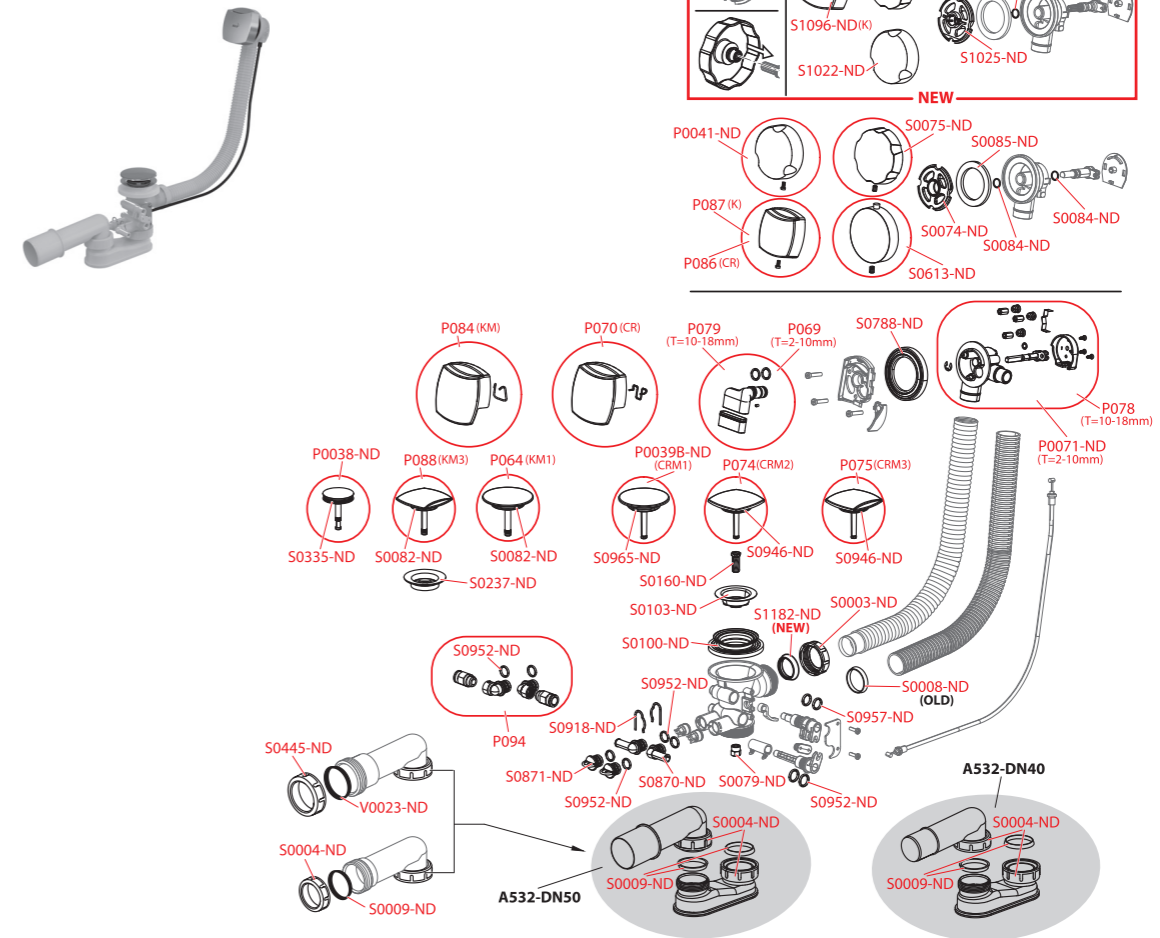

A566

Order number	Description	Price
P0038-ND	Plug complete metal (bath traps A55K, A56K)	5,06 €
P0039-ND	Large plug complete, chrome (bath traps A54CRM, A56KM, A55KM)	5,11 €
P0041-ND	Knob complete CR A51 (A51CR, A54CR bath traps)	4,70 €
P0071-ND	Control knob A508	19,18 €
P064	Plug complete metal large (bath traps A564KM1, A565KM1)	6,21 €
P069	Aerator set	7,50 €
P070	Bath trap control knob A564 complete	6,62 €
P074	Plug complete chrome for A564CRM2	6,90 €
P075	Plug complete chrome for A564CRM3	7,31 €
P078	Control knob A565	22,68 €
P079	Aerator set long	7,50 €
P084	Bath trap control knob metal A564 complete	8,93 €
P086	Bath trap control knob plastic, complete	4,70 €
P088	Plug complete KM3	8,97 €
P094	Set of push-in drainage A566	12,32 €
S0003-ND	Nut G1 1/4"	0,36 €
S0004-ND	Nut G1 1/2" (bath, shower, washbasin traps)	0,45 €
S0008-ND	Conical sealing 37x31x5 (bath and shower traps)	0,35 €
S0009-ND	Conical sealing 44x39x5 (bath, shower, wash-basin and sink traps)	0,50 €
S0075-ND	Knob A55 metal (bath traps A55K, A56K)	6,12 €
S0079-ND	Nut	0,55 €
S0082-ND	Bath plug sealing	0,50 €
S0084-ND	O-ring 10x2	0,36 €

Order number	Description	Price
S0085-ND	Sealing 70x50x6 (bath traps, shower traps A461, A462, wash-basin and sink traps)	0,50 €
S0100-ND	Shaped sealing	1,10 €
S0103-ND	Chrome grid	2,80 €
S0160-ND	Screw 33 mm long	2,50 €
S0237-ND	Grid A55 metal	3,90 €
S0316-ND	Screw 40 mm long	2,50 €
S0335-ND	Sealing A55 (bath traps A55K, A56K)	0,55 €
S0445-ND	Nut G1 3/4"	0,55 €
S0613-ND	Knob complete metal	6,12 €
S0788-ND	Overflow sealing A564	1,40 €
S0870-ND	Pipe elbow complete	0,90 €
S0871-ND	Throat stopper complete	0,80 €
S0918-ND	Hydromassage bracket	0,80 €
S0946-ND	Sealing for big bath plug	0,50 €
S0952-ND	O-ring 12.0x2 silicone	0,45 €
S0957-ND	Rosette DN50	0,75 €
S0965-ND	Sealing for bath plug	0,50 €
S0975-ND	O-ring 10/2	0,50 €
S1022-ND	Control knob chrome (A51CR, A51CRM, A54CR)	4,70 €
S1025-ND	Overflow grid	1,35 €
S1076-ND	Control knob metal (A55K, A55KM, A550K, A550KM, A56K)	6,12 €
S1095-ND	Knob chrome (A51CR, A51CRM, A54CR, A54CRM)	4,70 €
S1096-ND	Knob metal (A55K, A55KM, A550K, A550KM, A56K)	6,12 €
S1182-ND	Conical sealing 38x30x7	0,65 €