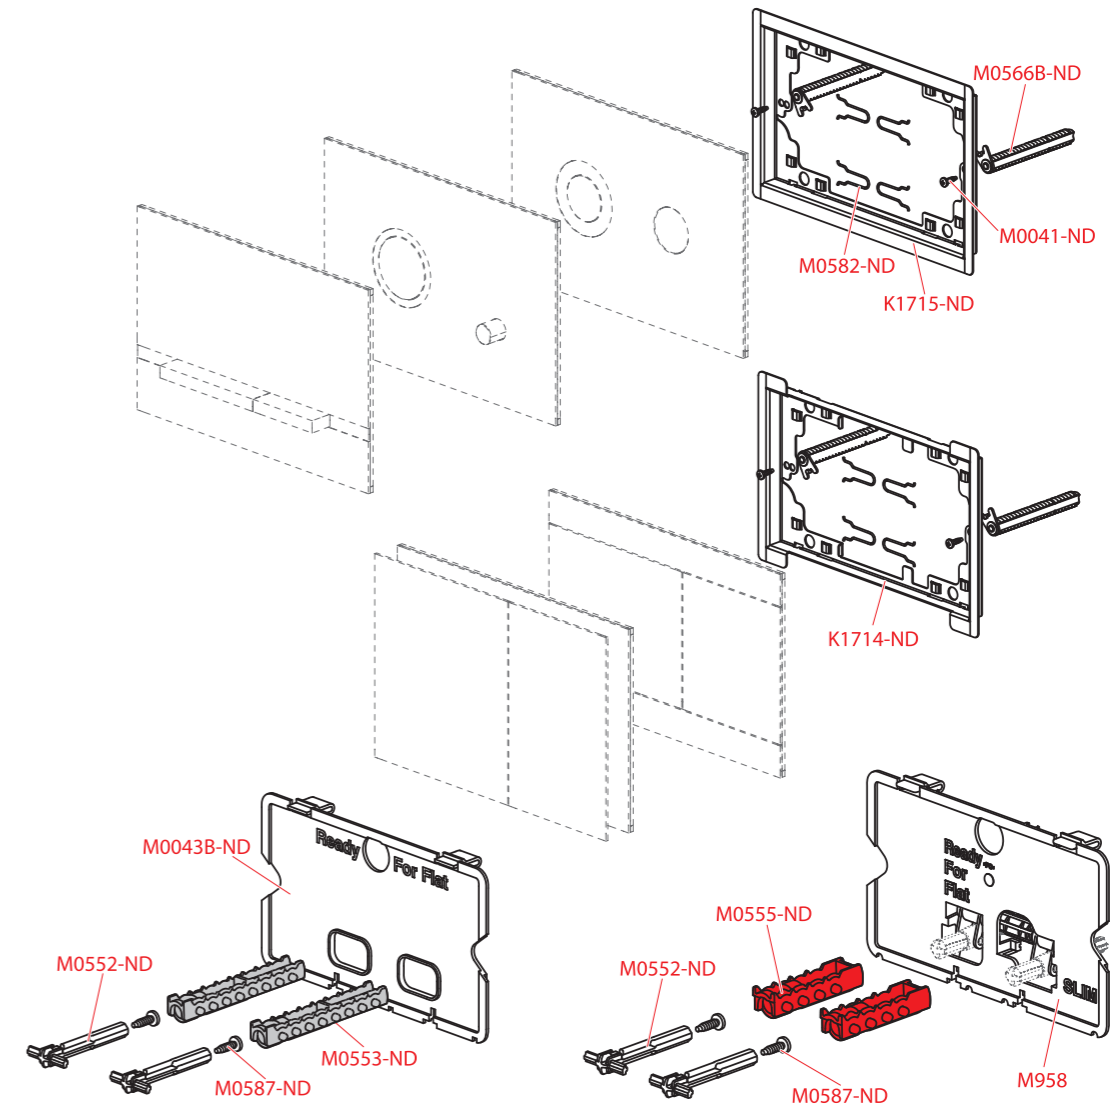

AIR, FUN, TURN, STING, STRIPE, AIR LIGHT, AIR LIGHT R

Order number	Description	Price
K1714-ND	Frame FLAT	4,60 €
K1715-ND	Frame FLAT	4,60 €
M0041-ND	Screw into metal 3.5x13 DIN 7981 C A2	0,65 €
M0043B-ND	Inner plate	1,00 €
M0552-ND	Push pin	0,45 €
M0553-ND	Compression pin A101	0,45 €
M0555-ND	Compression pin A1101	0,45 €
M0566B-ND	Universal screw	0,40 €
M0582-ND	Frame FLAT spring	0,70 €
M0587-ND	Screw 3,5x20	0,35 €
M958	Cover with mechanism for WC modules Slim (range AM)	4,35 €