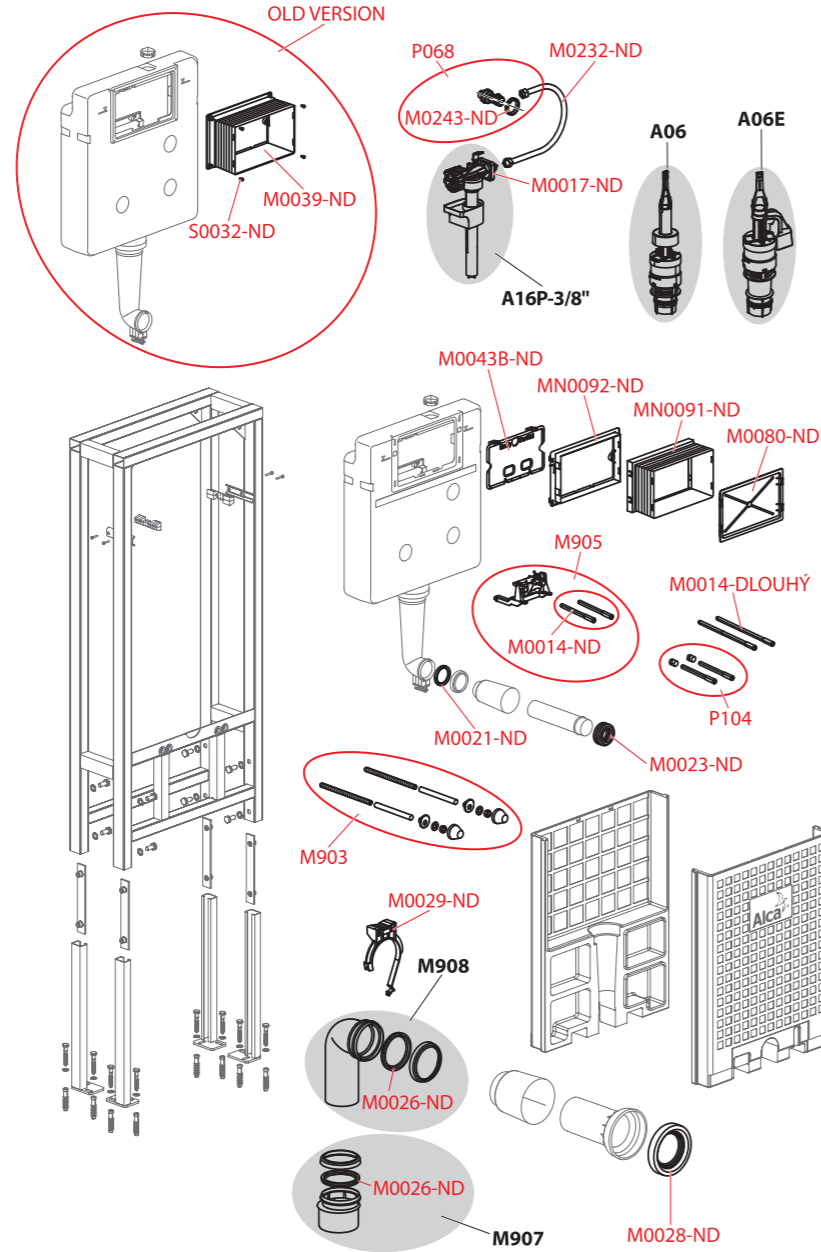

A116/1200

A1112B

Order number	Description	Price
M0014-DLOUHÝ	Mechanism screw A100 extended, 2 pcs	3,60 €
M0014-ND	Mechanism screw, 2 pcs	0,75 €
M0017-ND	Inlet fill valve bracket	0,40 €
M0021-ND	Inlet sealing (WC modules)	0,90 €
M0023-ND	Wrapping seal 45x58x25 (WC modules)	1,10 €
M0026-ND	Waste sealing (WC modules)	1,65 €
M0028-ND	Coupler sealing	3,60 €
M0029-ND	Waste pipe holder	1,95 €
M0039-ND	Sleeve	1,75 €
M0043B-ND	Inner plate	1,00 €

Order number	Description	Price
M0080-ND	Sleeve lid	1,40 €
M0232-ND	Pipe flexi nylon 3/8"-3/8"x400	2,35 €
M0243-ND	Nut for angle valve bracket	0,55 €
M903	Threaded rods + accessories	3,90 €
M905	Complete mechanism	3,35 €
MN0091-ND	Frame sleeve	1,75 €
MN0092-ND	Frame for WC module sleeve (range A)	1,10 €
P068	Angle valve with holder and nut, set	12,23 €
P104	Set for exchange of mechanism screws	0,80 €
S0032-ND	Screw into metal 4.2x16 DIN 7983 A2	0,12 €

Order number	Description	Price
M0039-ND	Sleeve	1,75 €
M0080-ND	Sleeve lid	1,40 €
M0243-ND	Nut for angle valve bracket	0,55 €
M0603-ND	Cuff	1,40 €
M0604-ND	Inlet sealing	0,90 €
M0613-ND	Holder	1,55 €
M0615-ND	Holder lock	0,55 €
M935	Plate for modules B	4,35 €
M936	Plate for modules A	4,35 €
MN0082-ND	Spacer for WC cistern Slim	1,75 €

Order number	Description	Price
MN0091-ND	Frame sleeve	1,75 €
MN0092-ND	Frame for WC module sleeve (range A)	1,10 €
MS0018-ND	Inlet fill valve bracket for modules Slim	0,40 €
MS0037-ND	Pipe 26 cm 3/8"x3/8" blue with elbow	3,30 €
MS0070-ND	Combi screw M8x120 Zn	1,40 €
MS0090-ND	Spacer for inlet fill valve - Slim	0,80 €
P068	Angle valve with holder and nut, set	12,23 €
S0032-ND	Screw into metal 4.2x16 DIN 7983 A2	0,12 €
S0956-ND	Rosette DN40	0,75 €
Z0007-ND	Wrapping seal DN60/40	1,10 €