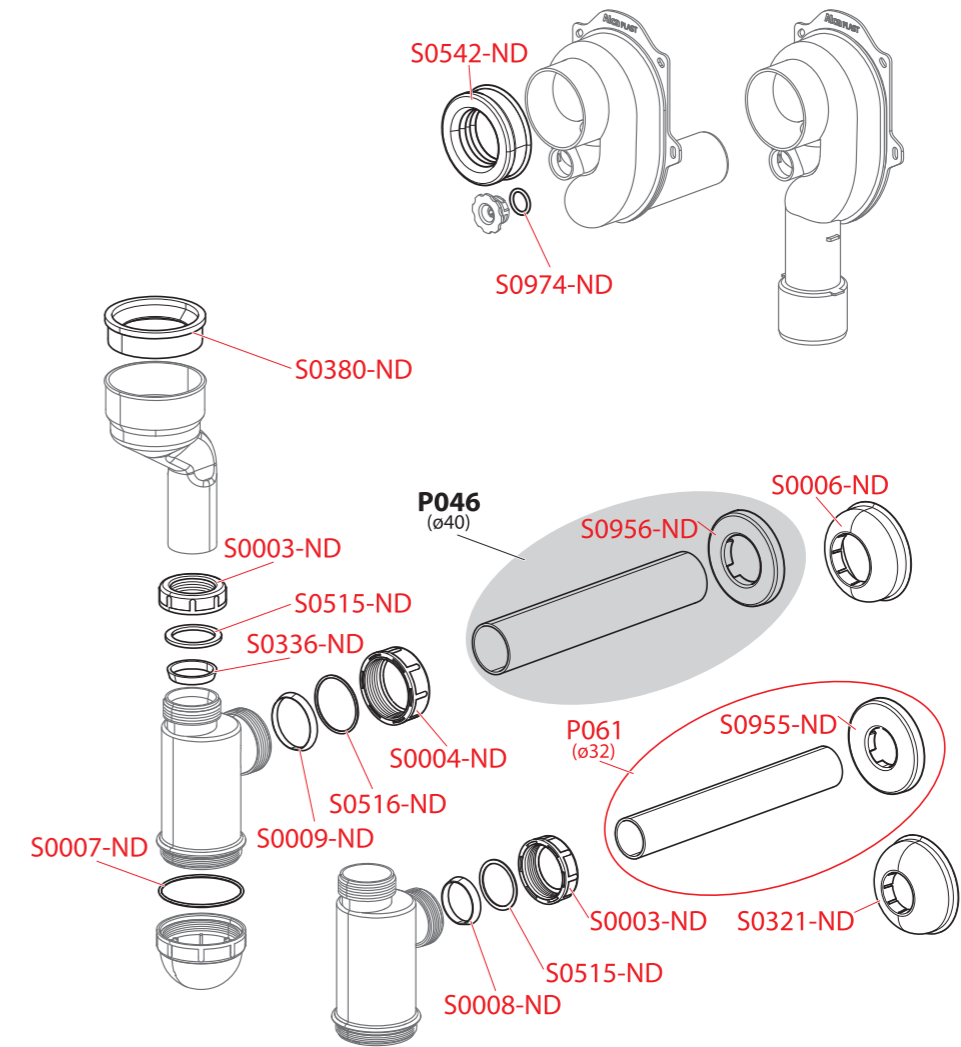

A45A, A45B, A45C

Order number	Description	Price
P061	Pipe DN32 with rosette	1,16 €
S0003-ND	Nut G1 1/4"	0,36 €
S0004-ND	Nut G1 1/2" (bath, shower, washbasin traps)	0,45 €
S0006-ND	Cover DN40	0,75 €
S0007-ND	O-ring 58x2 (washbasin traps)	0,35 €
S0008-ND	Conical sealing 37x31x5 (bath and shower traps)	0,35 €
S0009-ND	Conical sealing 44x39x5 (bath, shower, wash-basin and sink traps)	0,50 €
S0321-ND	Cover DN32	0,75 €

Order number	Description	Price
S0336-ND	Conical sealings white	0,35 €
S0380-ND	Cuff of urinal trap	0,85 €
S0515-ND	Friction ring DN32	0,35 €
S0516-ND	Friction ring DN40	0,45 €
S0542-ND	Cuff for A45B, A45C	2,20 €
S0955-ND	Rosette DN32	0,75 €
S0956-ND	Rosette DN40	0,75 €
S0974-ND	O-ring 15x2,5	0,60 €