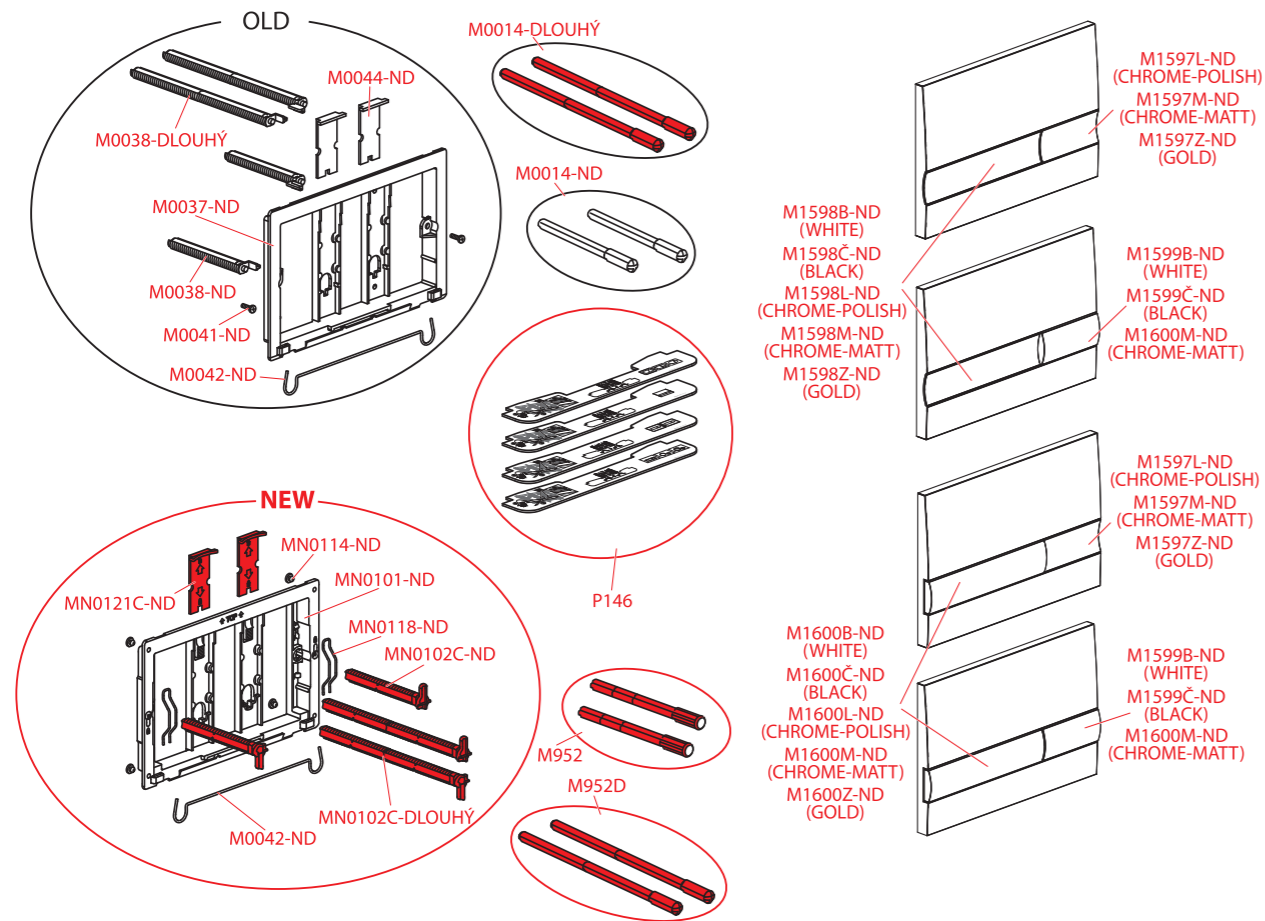

M1710–M1745

Order number	Description	Price
M0014-DLOUHÝ	Mechanism screw A100 extended, 2 pcs	3,60 €
M0014-ND	Mechanism screw, 2 pcs	0,75 €
M0037-ND	Flush plate frame	2,20 €
M0038-DLOUHÝ	Flush plate frame screw extended 2 pcs	3,90 €
M0038-ND	Flush plate frame screw	0,60 €
M0041-ND	Screw into metal 3.5x13 DIN 7981 C A2	0,65 €
M0042-ND	Flush plate frame spring	0,65 €
M0044-ND	Stopper	0,45 €
M1597L-ND	Small flush plate – nested, chrome-polished	5,00 €
M1597M-ND	Small flush plate – nested, chrome-matt	4,83 €
M1597Z-ND	Small flush plate – nested, gold	9,52 €
M1598B-ND	Big flush plate – nested, white	7,45 €
M1598C-ND	Big flush plate – nested, black	9,68 €
M1598L-ND	Big flush plate – nested, chrome-polished	9,42 €
M1598M-ND	Big flush plate – nested, chrome-matt	9,90 €
M1598Z-ND	Big flush plate – nested, gold	20,42 €
M1599B-ND	Small flush plate – raised, white	3,75 €

Order number	Description	Price
M1599C-ND	Small flush plate – raised, black	4,74 €
M1599M-ND	Small flush plate – raised, chrome-matt	4,83 €
M1600B-ND	Big flush plate – raised, white	7,45 €
M1600C-ND	Big flush plate – raised, black	9,68 €
M1600L-ND	Big flush plate – raised, chrome-polished	9,42 €
M1600M-ND	Big flush plate – raised, chrome-matt	9,90 €
M1600Z-ND	Big flush plate – raised, gold	20,42 €
M952	Mechanism screw AM, 2 pcs	0,75 €
M952D	Mechanism screw extended AM, 2 pcs	3,60 €
MN0101-ND	Flush plate frame	2,45 €
MN0102C-DLOUHÝ	Flush plate frame screw extended 1 pc	1,80 €
MN0102C-ND	Flush plate frame screw	0,85 €
MN0114-ND	Flush plate frame pods 4 pcs	0,75 €
MN0118-ND	Flush plate screw spring	0,70 €
MN0121C-ND	Stopper	0,50 €
P146	Template for correct flush plate setup	2,00 €