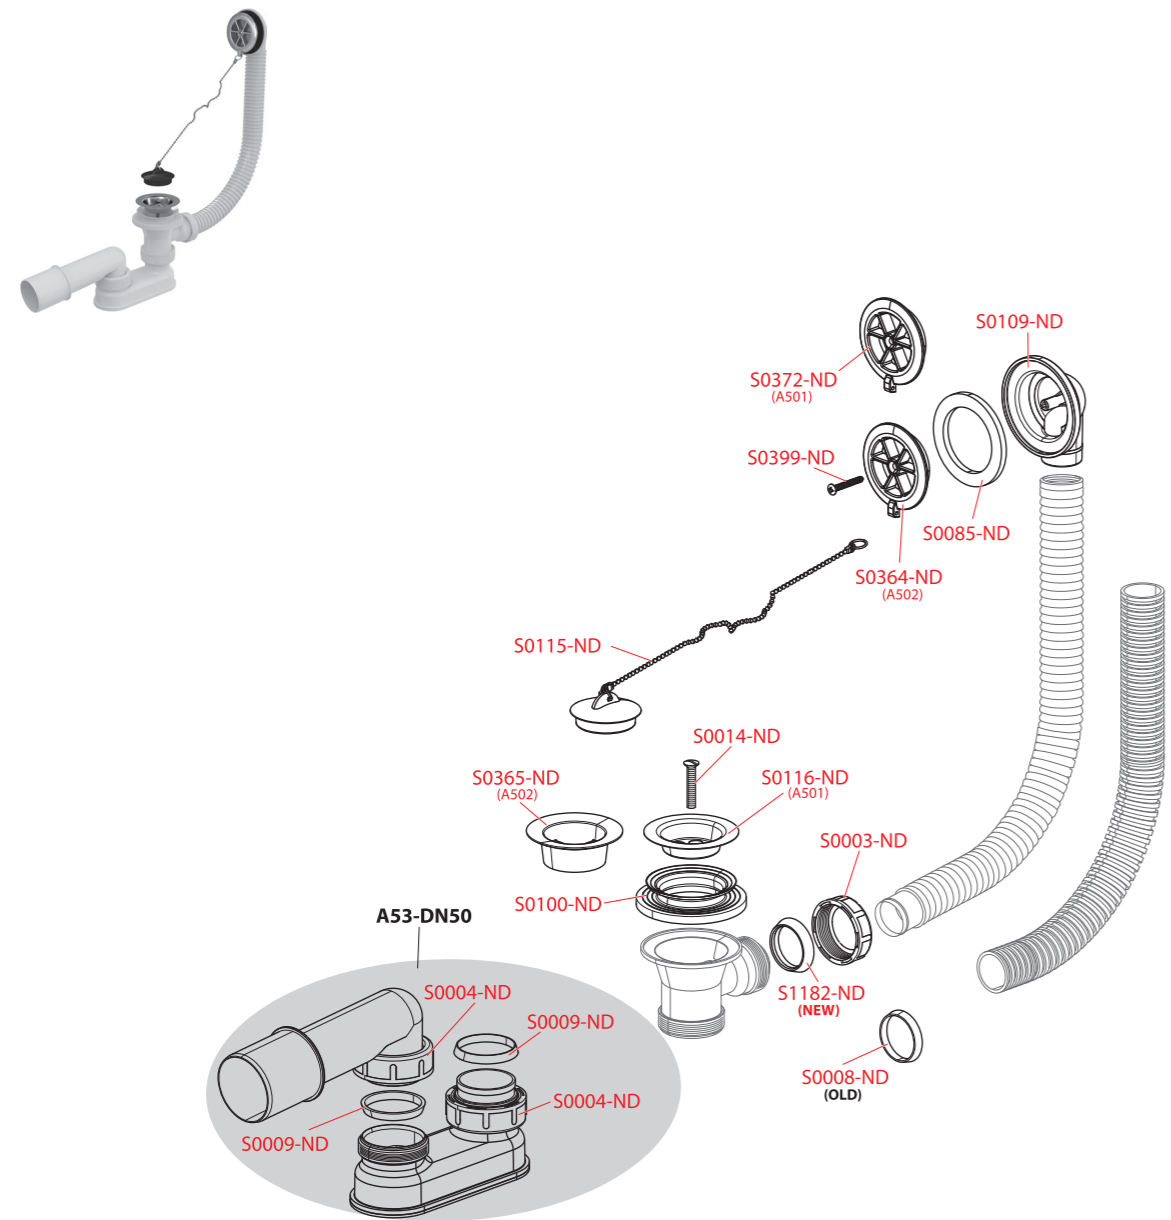

A501, A502

Order number	Description	Price
S0003-ND	Nut G1 1/4"	0,36 €
S0004-ND	Nut G1 1/2" (bath, shower, washbasin traps)	0,45 €
S0008-ND	Conical sealing 37x31x5 (bath and shower traps)	0,35 €
S0009-ND	Conical sealing 44x39x5 (bath, shower, wash-basin and sink traps)	0,50 €
S0014-ND	Screw M6x50 stainless steel	0,50 €
S0085-ND	Sealing 70x50x6 (bath traps, shower traps A461, A462, wash-basin and sink traps)	0,50 €
S0100-ND	Shaped sealing	1,10 €

Order number	Description	Price
S0109-ND	Overflow	1,40 €
S0115-ND	Plug 6/4" with chain 38 cm (bath traps A501-A502)	1,30 €
S0116-ND	Grid DN70 stainless steel 6/4"	1,20 €
S0364-ND	Overflow grid A502 white plastic	1,10 €
S0365-ND	Grid 6/4" plastic	0,45 €
S0372-ND	Overflow grid A501 chrome plastic	2,15 €
S0399-ND	Screw 4,2x32 DIN 7983 A2 stainless steel	0,50 €
S1182-ND	Conical sealing 38x30x7	0,65 €