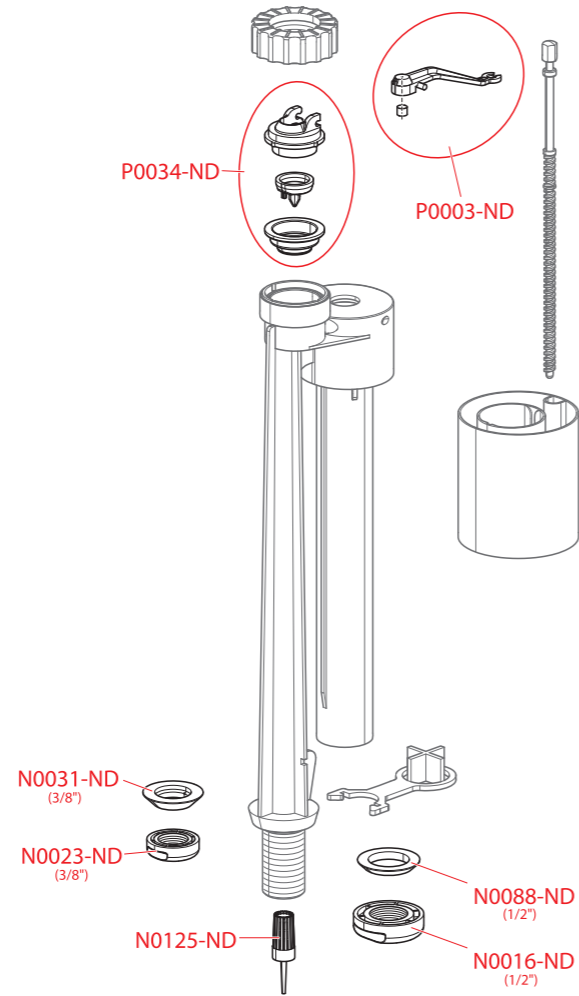

A11, A13, CH11, CH11P

A12, A14

A15, A16

A17, A18

Order number	Description	Price
N0016-ND	Nut G1/2" white	0,70 €
N0023-ND	Nut G3/8 white	0,70 €
N0031-ND	Conical sealing 30x16,5x3 (fill valve A18, A17, A12, A14-3/8")	0,35 €
N0088-ND	Conical sealing 36x20,5x4	0,35 €
N0125-ND	Strainer for inlet fill valve universal	0,36 €
P0003-ND	Lever + Block (inlet fill valves A11, A12, A14)	0,35 €
P0034-ND	Washer + spigot + membrane	1,35 €

Order number	Description	Price
N0006-ND	Nut M36	0,55 €
N0016-ND	Nut G1/2" white	0,70 €
N0023-ND	Nut G3/8 white	0,70 €
N0031-ND	Conical sealing 30x16,5x3 (fill valve A18, A17, A12, A14-3/8")	0,35 €
N0039-ND	Nut G1/2" 6HR white	0,70 €
N0088-ND	Conical sealing 36x20,5x4	0,35 €

Order number	Description	Price
N0113-ND	O-ring 6,9x1,8	0,35 €
N0125-ND	Strainer for inlet fill valve universal	0,36 €
P0033-ND	Set for inlet fill valves A17, A18	1,35 €
P0035-ND	Set for inlet fill valves A15, A16	1,08 €
P0036-ND	Lever + block for fill valve 2 (inlet fill valves A15, A16, A15P, A16P, A16M)	0,55 €