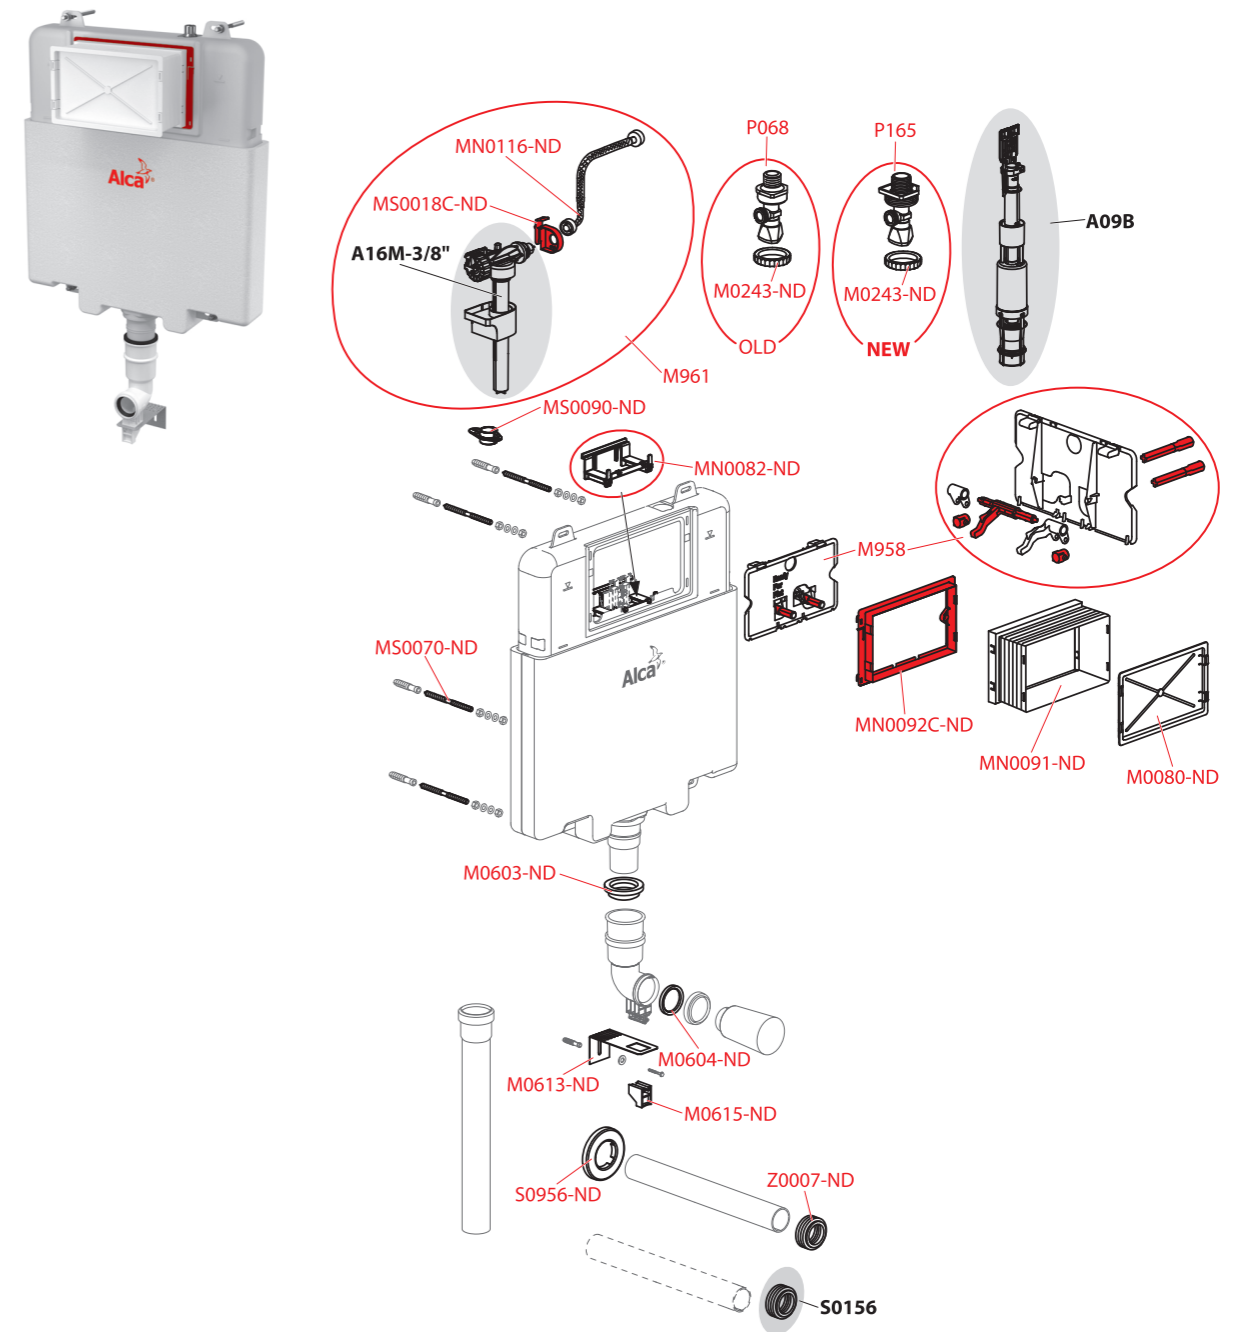

AM1112

Order number	Description	Price
M0080-ND	Sleeve lid	1,40 €
M0243-ND	Nut for angle valve bracket	0,55 €
M0603-ND	Cuff	1,40 €
M0604-ND	Inlet sealing	0,90 €
M0613-ND	Holder	1,55 €
M0615-ND	Holder lock	0,55 €
M958	Cover with mechanism for WC modules Slim (range AM)	4,35 €
M961	Set for exchange of inlet fill valve and hose for WC module Slim AM	13,64 €
MN0082-ND	Spacer for WC cistern Slim	1,75 €
MN0091-ND	Frame sleeve	1,75 €

Order number	Description	Price
MN0092C-ND	Frame for WC module sleeve (range AM)	1,15 €
MN0116-ND	Pipe with O-ring for module Slim range AM	4,55 €
MS0018C-ND	Inlet fill valve bracket for modules Slim (range AM)	0,45 €
MS0070-ND	Combi screw M8x120 Zn	1,40 €
MS0090-ND	Spacer for inlet fill valve – Slim	0,80 €
P068	Angle valve with holder and nut, set	12,23 €
P165	Angle valve SCHELL with bracket and nut	12,23 €
S0065-ND	Elbow DN40/50 – 45°	1,30 €
S0956-ND	Rosette DN40	0,75 €
Z0007-ND	Wrapping seal DN60/40	1,10 €