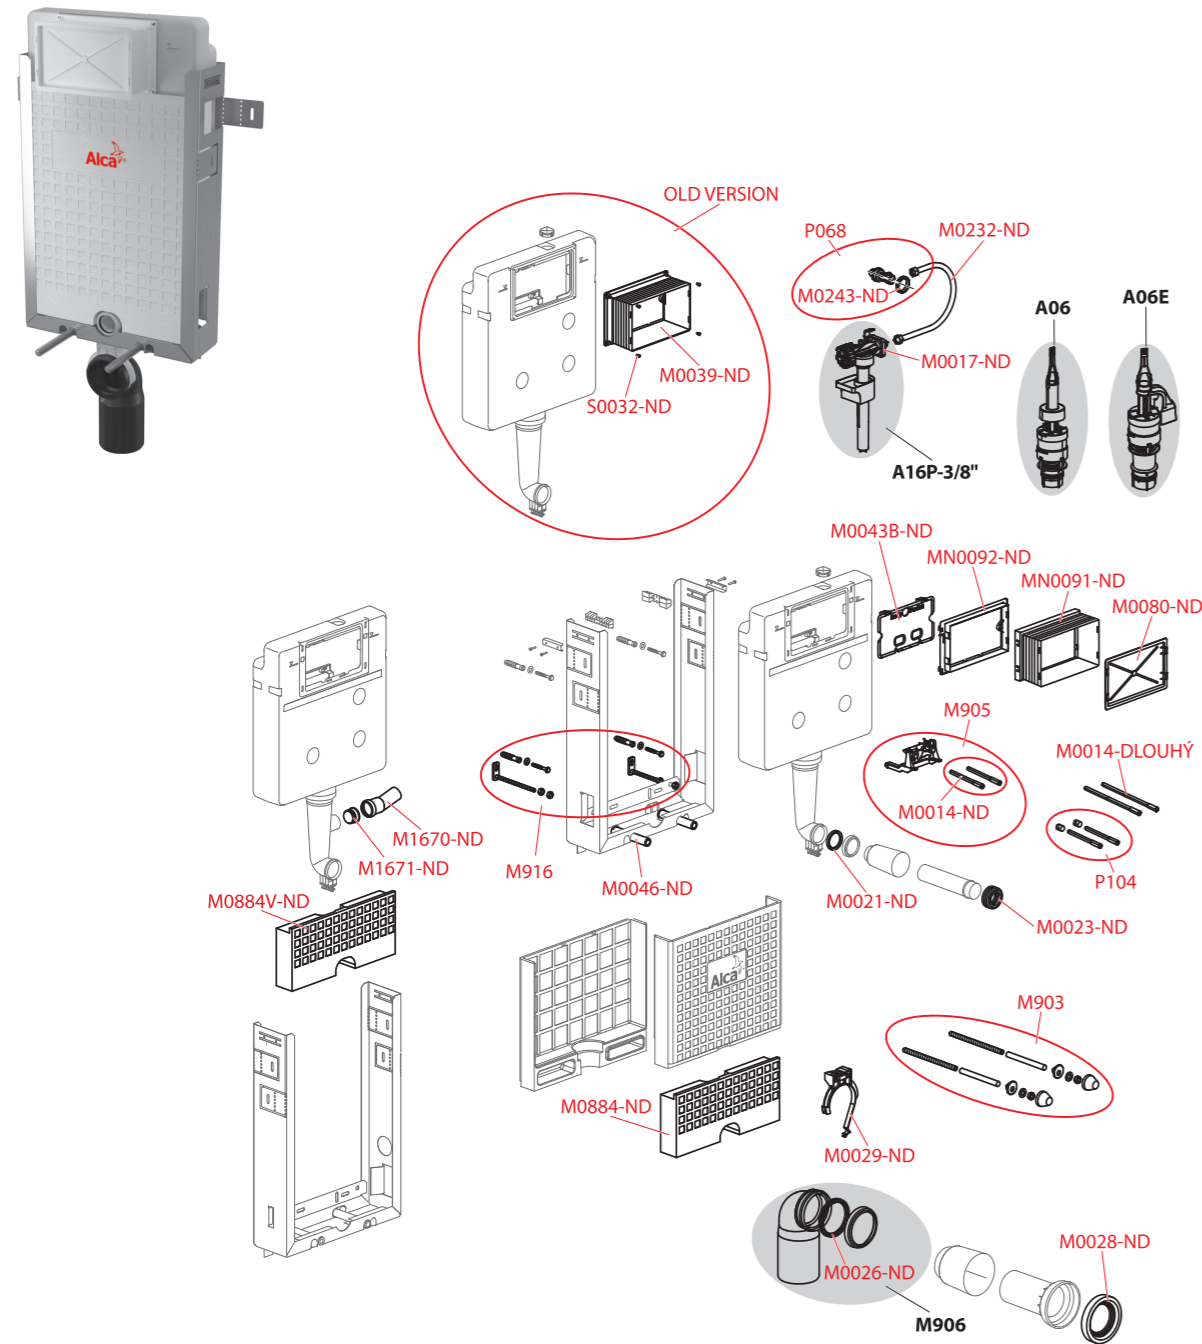

A115/1000, A115/1000E, A115/1000V

Order number	Description	Price
M0014-DLOUHÝ	Mechanism screw A100 extended, 2 pcs	3,60 €
M0014-ND	Mechanism screw, 2 pcs	0,75 €
M0017-ND	Inlet fill valve bracket	0,40 €
M0021-ND	Inlet sealing (WC modules)	0,90 €
M0023-ND	Wrapping seal 45x58x25 (WC modules)	1,10 €
M0026-ND	Waste sealing (WC modules)	1,65 €
M0028-ND	Coupler sealing	3,60 €
M0029-ND	Waste pipe holder	1,95 €
M0039-ND	Sleeve	1,75 €
M0043B-ND	Inner plate	1,00 €
M0046-ND	Console pipe	2,50 €
M0080-ND	Sleeve lid	1,40 €
M0232-ND	Pipe flexi nylon 3/8"-3/8"x400	2,35 €

Order number	Description	Price
M0243-ND	Nut for angle valve bracket	0,55 €
M0884-ND	Polystyrene insulation A115 bottom	9,77 €
M0884V-ND	Polystyrene insulation A115V bottom	11,44 €
M1670-ND	HT elbow 40/15	1,65 €
M1671-ND	Opening cover	1,00 €
M903	Threaded rods + accessories	3,90 €
M905	Complete mechanism	3,35 €
M916	Fixation set	10,25 €
MN0091-ND	Frame sleeve	1,75 €
MN0092-ND	Frame for WC module sleeve (range A)	1,10 €
P068	Angle valve with holder and nut, set	12,23 €
P104	Set for exchange of mechanism screws	0,80 €
S0032-ND	Screw into metal 4.2x16 DIN 7983 A2	0,12 €