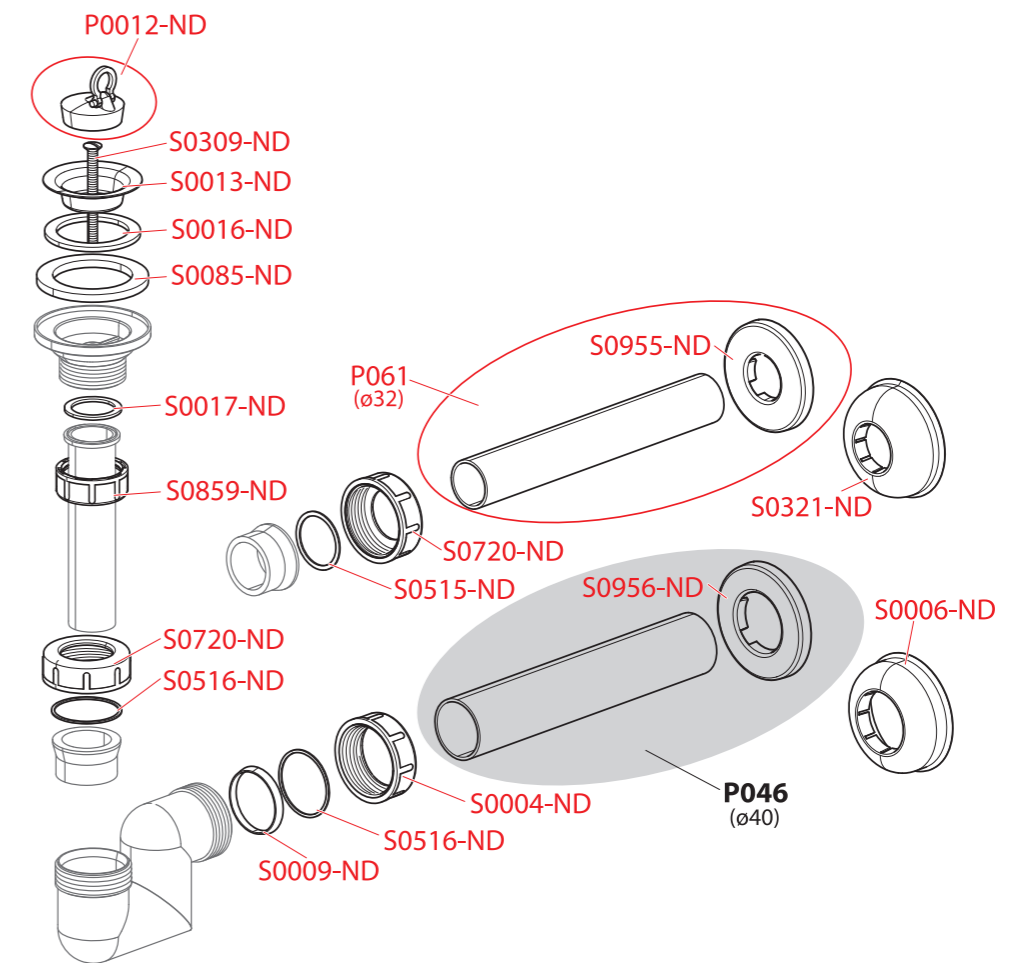

A412, A45F

Order number	Description	Price
P0012-ND	PVC plug 5/4" (washbasin traps)	0,50 €
P061	Pipe DN32 with rosette	1,16 €
S0004-ND	Nut G1 1/2" (bath, shower, washbasin traps)	0,45 €
S0006-ND	Cover DN40	0,75 €
S0009-ND	Conical sealing 44x39x5 (bath, shower, wash-basin and sink traps)	0,50 €
S0013-ND	Trap grid 5/4" stainless steel (wash-basin traps)	1,05 €
S0016-ND	Sealing 60x45.5x2 (washbasin traps)	0,36 €
S0017-ND	Sealings 39x28x2 (washbasin traps)	0,36 €

Order number	Description	Price
S0085-ND	Sealing 70x50x6 (bath traps, shower traps A461, A462, wash-basin and sink traps)	0,50 €
S0309-ND	Screw M6x80 stainless steel (washbasin traps)	0,50 €
S0321-ND	Cover DN32	0,75 €
S0515-ND	Friction ring DN32	0,35 €
S0516-ND	Friction ring DN40	0,45 €
S0720-ND	Nut G1 1 1/2" DN32	0,45 €
S0859-ND	Nut G1 1/4" high	0,55 €
S0955-ND	Rosette DN32	0,75 €
S0956-ND	Rosette DN40	0,75 €