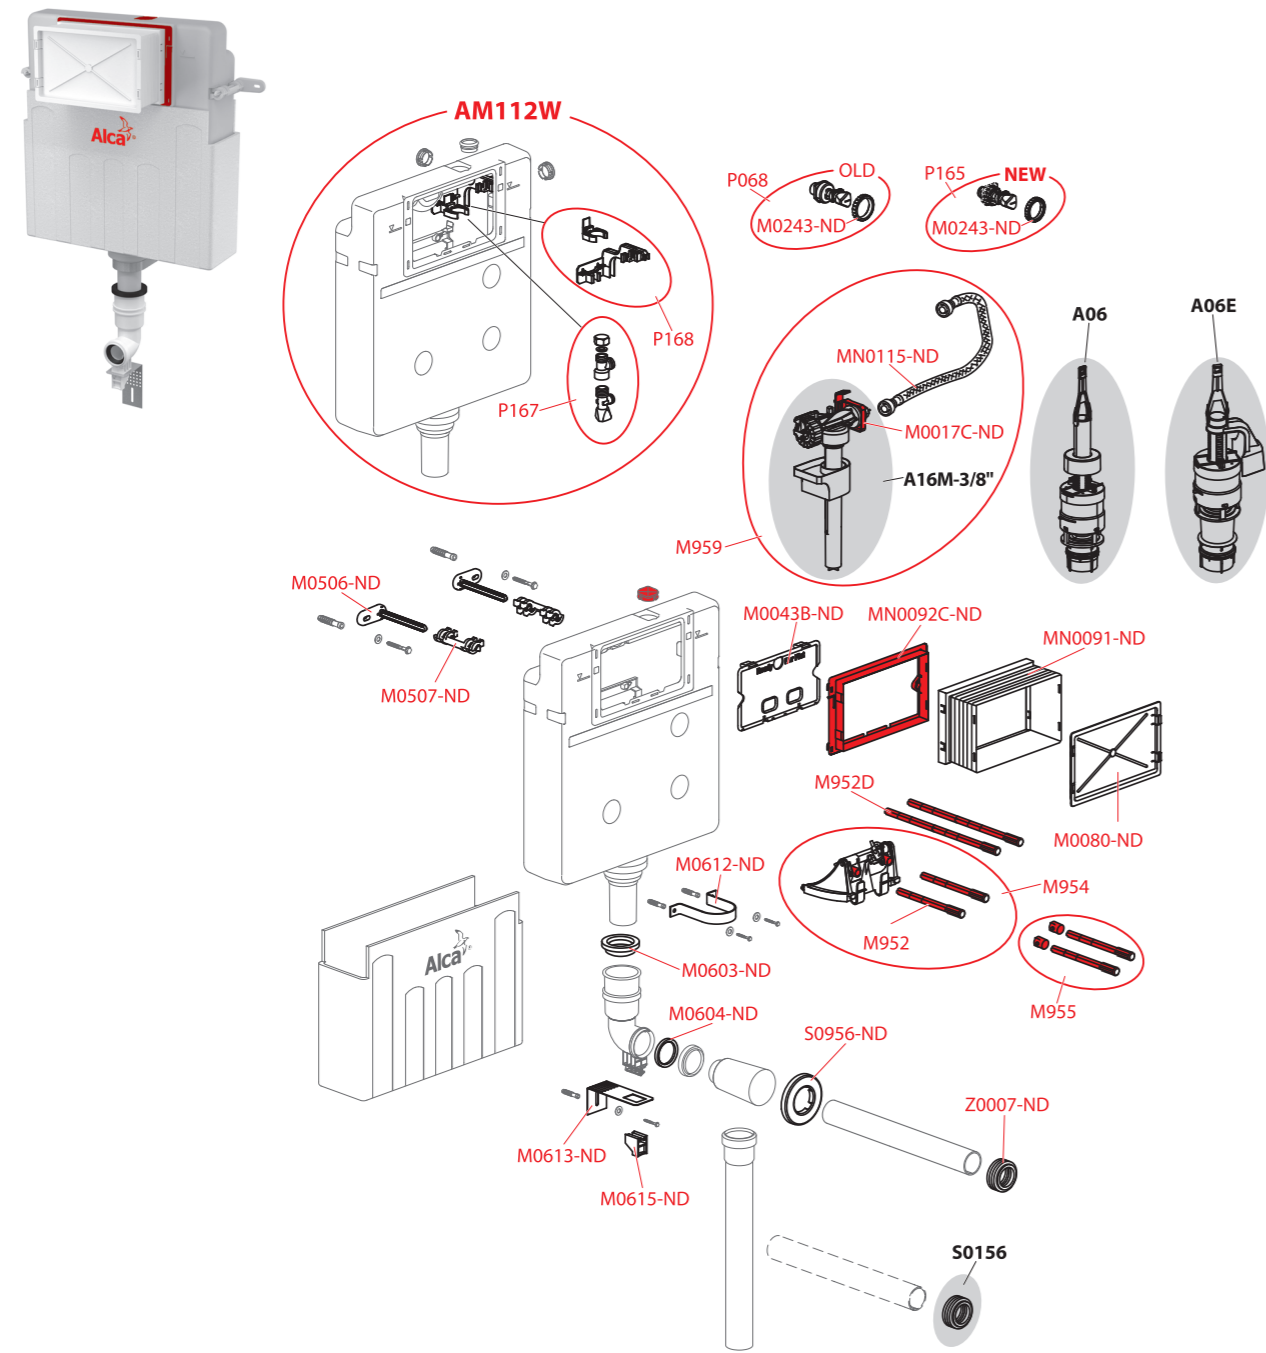

AM112, AM112W

Order number	Description	Price
M0017C-ND	Inlet fill valve bracket (range AM)	0,45 €
M0043B-ND	Inner plate	1,00 €
M0080-ND	Sleeve lid	1,40 €
M0243-ND	Nut for angle valve bracket	0,55 €
M0506-ND	WC cistern hinge support	0,55 €
M0507-ND	WC cistern hinges	0,50 €
M0603-ND	Cuff	1,40 €
M0604-ND	Inlet sealing	0,90 €
M0612-ND	Perforated tape straight 17/6.5	1,40 €
M0613-ND	Holder	1,55 €
M0615-ND	Holder lock	0,55 €
M952	Mechanism screw AM, 2 pcs	0,75 €
M952D	Mechanism screw extended AM, 2 pcs	3,60 €
M954	Mechanism complete AM	3,75 €