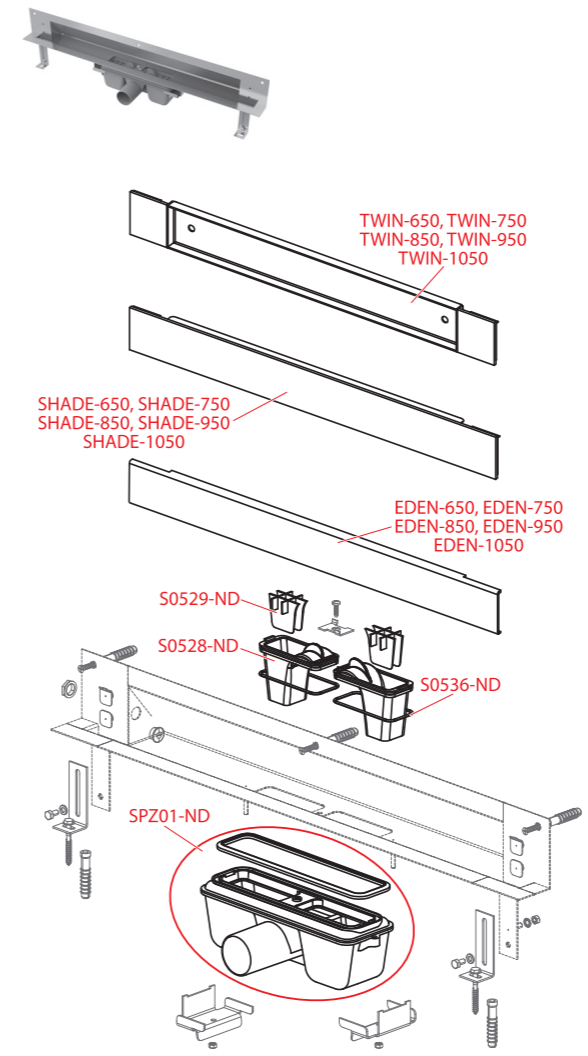

APZ5 Spa

Order number	Description	Price
BUBLE-1050L ANTI	Grid Buble 1050L	57,50 €
BUBLE-1050M ANTI	Grid Buble 1050M	57,50 €
BUBLE-1150L ANTI	Grid Buble 1150L	60,02 €
BUBLE-1150M ANTI	Grid Buble 1150M	60,02 €
BUBLE-300L ANTI	Grid Buble 300L	26,00 €
BUBLE-300M ANTI	Grid Buble 300M	26,00 €
BUBLE-550L ANTI	Grid Buble 550L	44,90 €
BUBLE-550M ANTI	Grid Buble 550M	44,90 €
BUBLE-650L ANTI	Grid Buble 650L	47,42 €
BUBLE-650M ANTI	Grid Buble 650M	47,42 €
BUBLE-750L ANTI	Grid Buble 750L	49,98 €
BUBLE-750M ANTI	Grid Buble 750M	49,98 €
BUBLE-850L ANTI	Grid Buble 850L	52,46 €
BUBLE-850M ANTI	Grid Buble 850M	52,46 €
BUBLE-950L ANTI	Grid Buble 950L	55,02 €
BUBLE-950M ANTI	Grid Buble 950M	55,02 €
EDEN-1050	Grid EDEN-1050 for waste system APZ5 SPA	84,68 €
EDEN-650	Grid EDEN-650 for waste system APZ5 SPA	67,80 €
EDEN-750	Grid EDEN-750 for waste system APZ5 SPA	72,72 €
EDEN-850	Grid EDEN-850 for waste system APZ5 SPA	76,52 €
EDEN-950	Grid EDEN-950 for waste system APZ5 SPA	80,48 €
S0528-ND	Odour trap SPZ for stainless steel shower drains	1,00 €