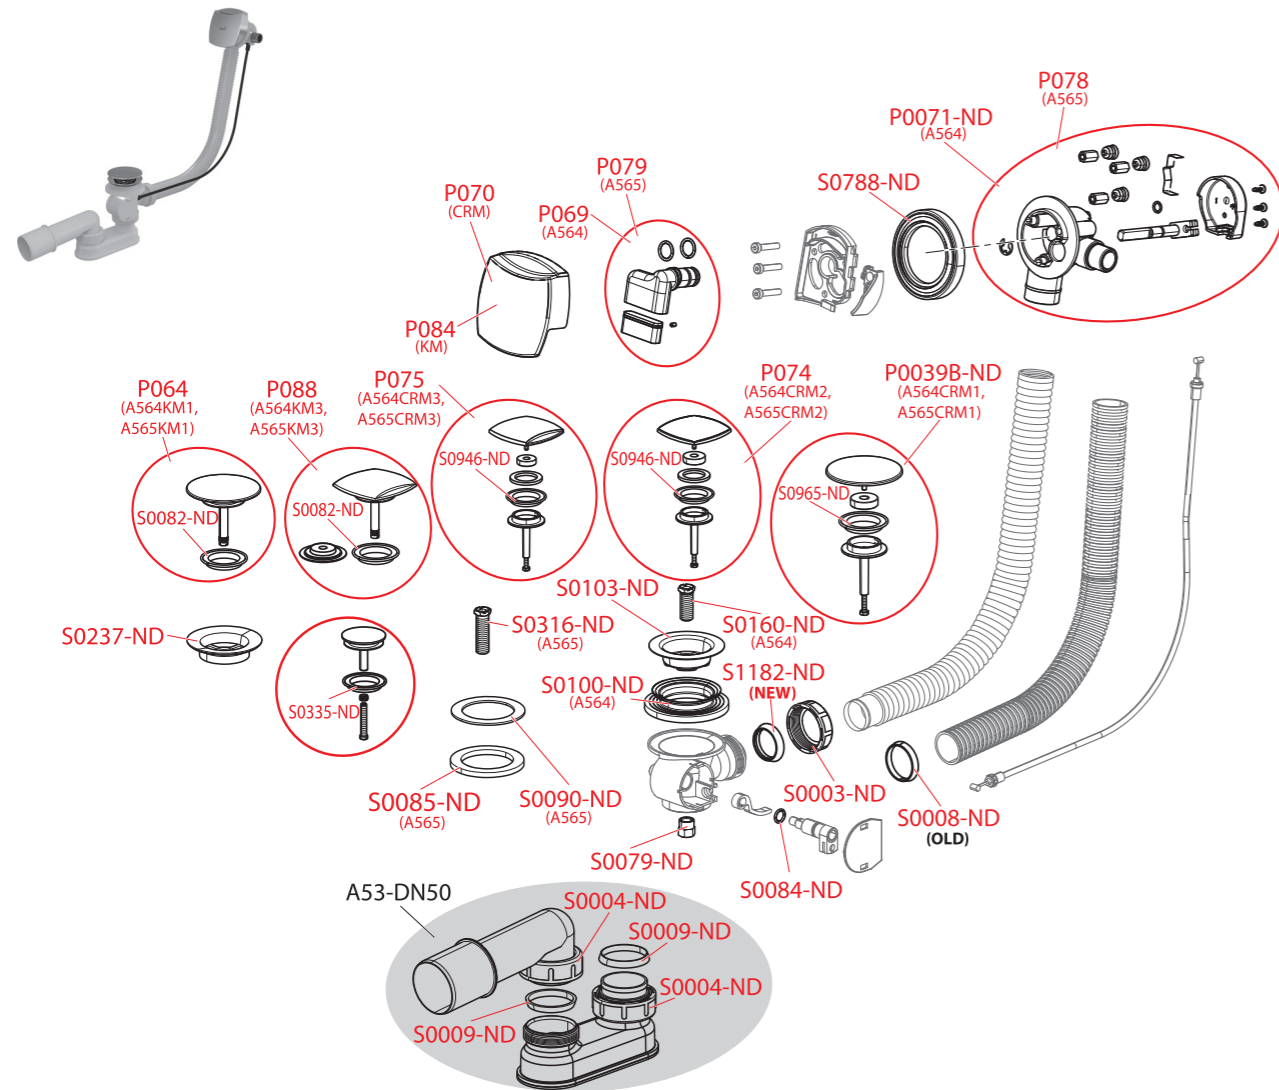

A564, A565

Order number	Description	Price
P0039-ND	Large plug complete, chrome (bath traps A54CRM, A56KM, A55KM)	5,11 €
P0039B-ND	Large plug complete, chrome (bath trap A51CRM, A564CRM1, A565CRM1)	5,11 €
P0071-ND	Control knob A508	19,18 €
P064	Plug complete metal large (bath traps A564KM1, A565KM1)	6,21 €
P069	Aerator set	7,50 €
P070	Bath trap control knob A564 complete	6,62 €
P073	Bath trap control knob A508	6,90 €
P074	Plug complete chrome for A564CRM2	6,90 €
P075	Plug complete chrome for A564CRM3	7,31 €
P078	Control knob A565	22,68 €
P079	Aerator set long	7,50 €
P084	Bath trap control knob metal A564 complete	8,93 €
P088	Plug complete KM3	8,97 €
S0003-ND	Nut G1 1/4"	0,36 €
S0004-ND	Nut G1 1/2" (bath, shower, washbasin traps)	0,45 €
S0008-ND	Conical sealing 37x31x5 (bath and shower traps)	0,35 €

Order number	Description	Price
S0009-ND	Conical sealing 44x39x5 (bath, shower, wash-basin and sink traps)	0,50 €
S0079-ND	Nut	0,55 €
S0082-ND	Bath plug sealing	0,50 €
S0084-ND	O-ring 10x2	0,36 €
S0085-ND	Sealing 70x50x6 (bath traps, shower traps A461, A462, wash-basin and sink traps)	0,50 €
S0090-ND	Sealing 70x50x2 (shower traps A461, A462, A46, A47, sink traps)	0,50 €
S0100-ND	Shaped sealing	1,10 €
S0103-ND	Chrome grid	2,80 €
S0160-ND	Screw 33 mm long	2,50 €
S0237-ND	Grid A55 metal	3,90 €
S0316-ND	Screw 40 mm long	2,50 €
S0335-ND	Sealing A55 (bath traps A55K, A56K)	0,55 €
S0515-ND	Friction ring DN32	0,35 €
S0788-ND	Overflow sealing A564	1,40 €
S0946-ND	Sealing for big bath plug	0,50 €
S0965-ND	Sealing for bath plug	0,50 €
S1182-ND	Conical sealing 38x30x7	0,65 €