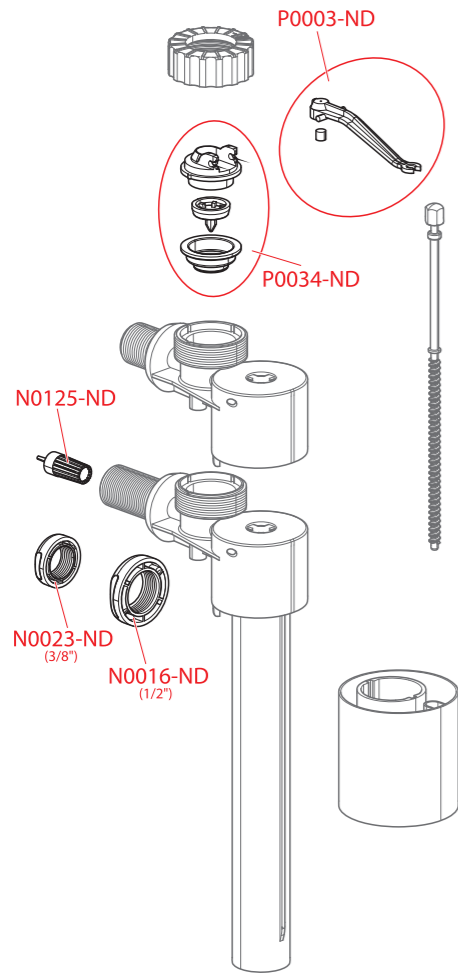

A11, A13, CH11, CH11P