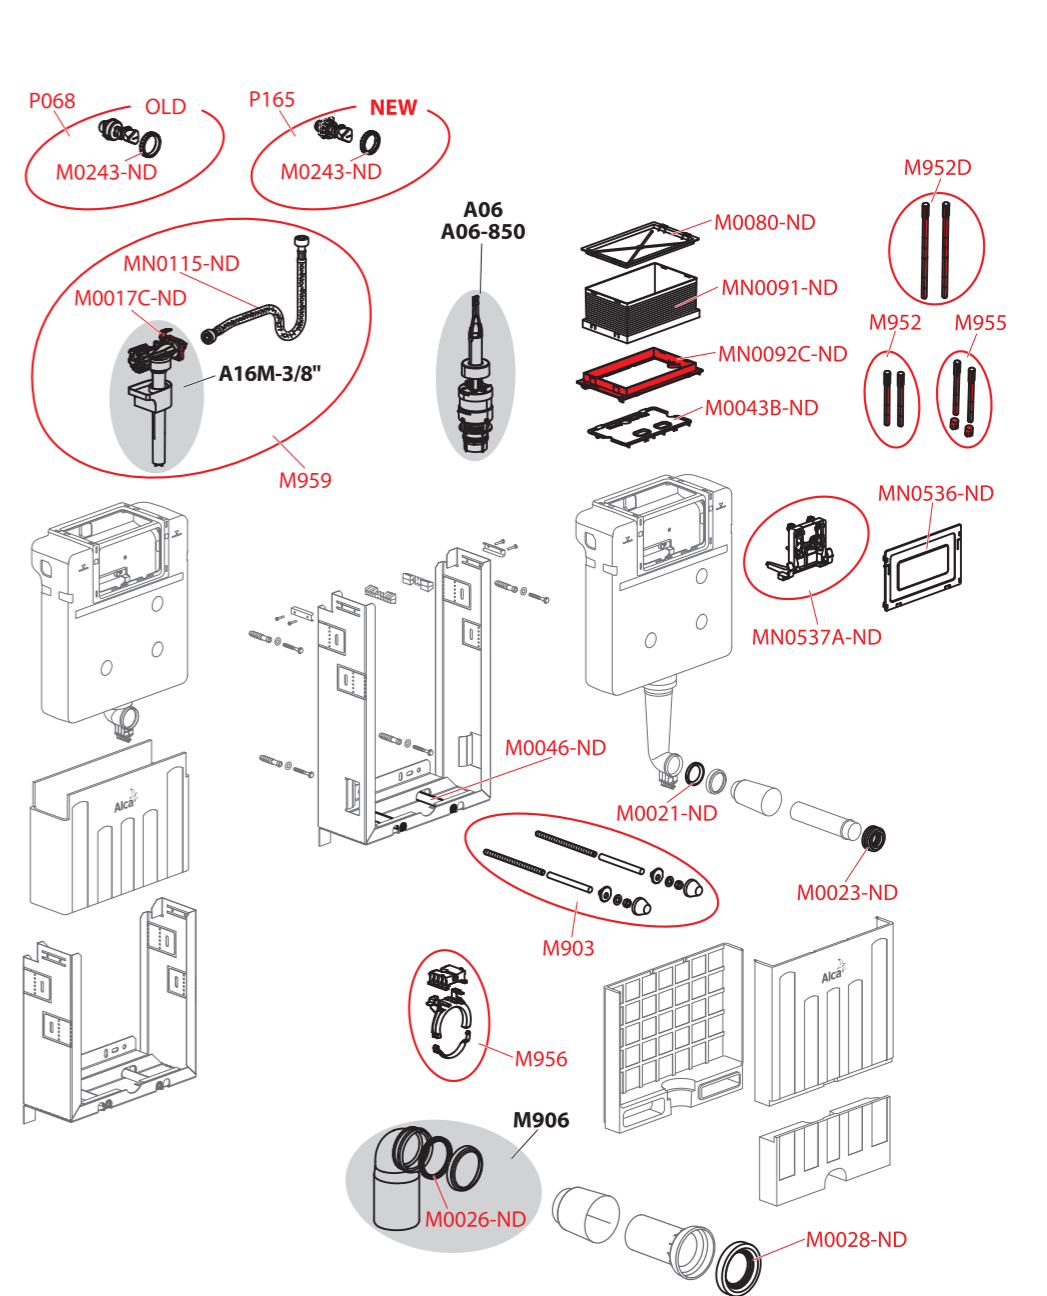

AM119/1000

Order number	Description	Price
M0017C-ND	Inlet fill valve bracket (range AM)	0,45 €
M0021-ND	Inlet sealing (WC modules)	0,90 €
M0023-ND	Wrapping seal 45x58x25 (WC modules)	1,10 €
M0026-ND	Waste sealing (WC modules)	1,65 €
M0028-ND	Coupler sealing	3,60 €
M0043B-ND	Inner plate	1,00 €
M0046-ND	Console pipe	2,50 €
M0080-ND	Sleeve lid	1,40 €
M0243-ND	Nut for angle valve bracket	0,55 €
M903	Threaded rods + accessories	3,90 €
M952	Mechanism screw AM, 2 pcs	0,75 €
M952D	Mechanism screw extended AM, 2 pcs	3,60 €

Order number	Description	Price
M955	Set for changing mechanism screws AM	1,05 €
M956	Sliding waste pipe holder	3,90 €
M959	Set for exchange of inlet fill valve and hose for WC module AM	12,76 €
MN0091-ND	Frame sleeve	1,75 €
MN0092C-ND	Frame for WC module sleeve (range AM)	1,15 €
MN0115-ND	Pipe with O-ring for module range AM	3,45 €
MN0536-ND	Service opening cover for AM118, AM119	1,80 €
MN0537A-ND	AM118, AM119 – mechanism – new	4,76 €
P068	Angle valve with holder and nut, set	12,23 €
P165	Angle valve SCHELL with bracket and nut	12,23 €