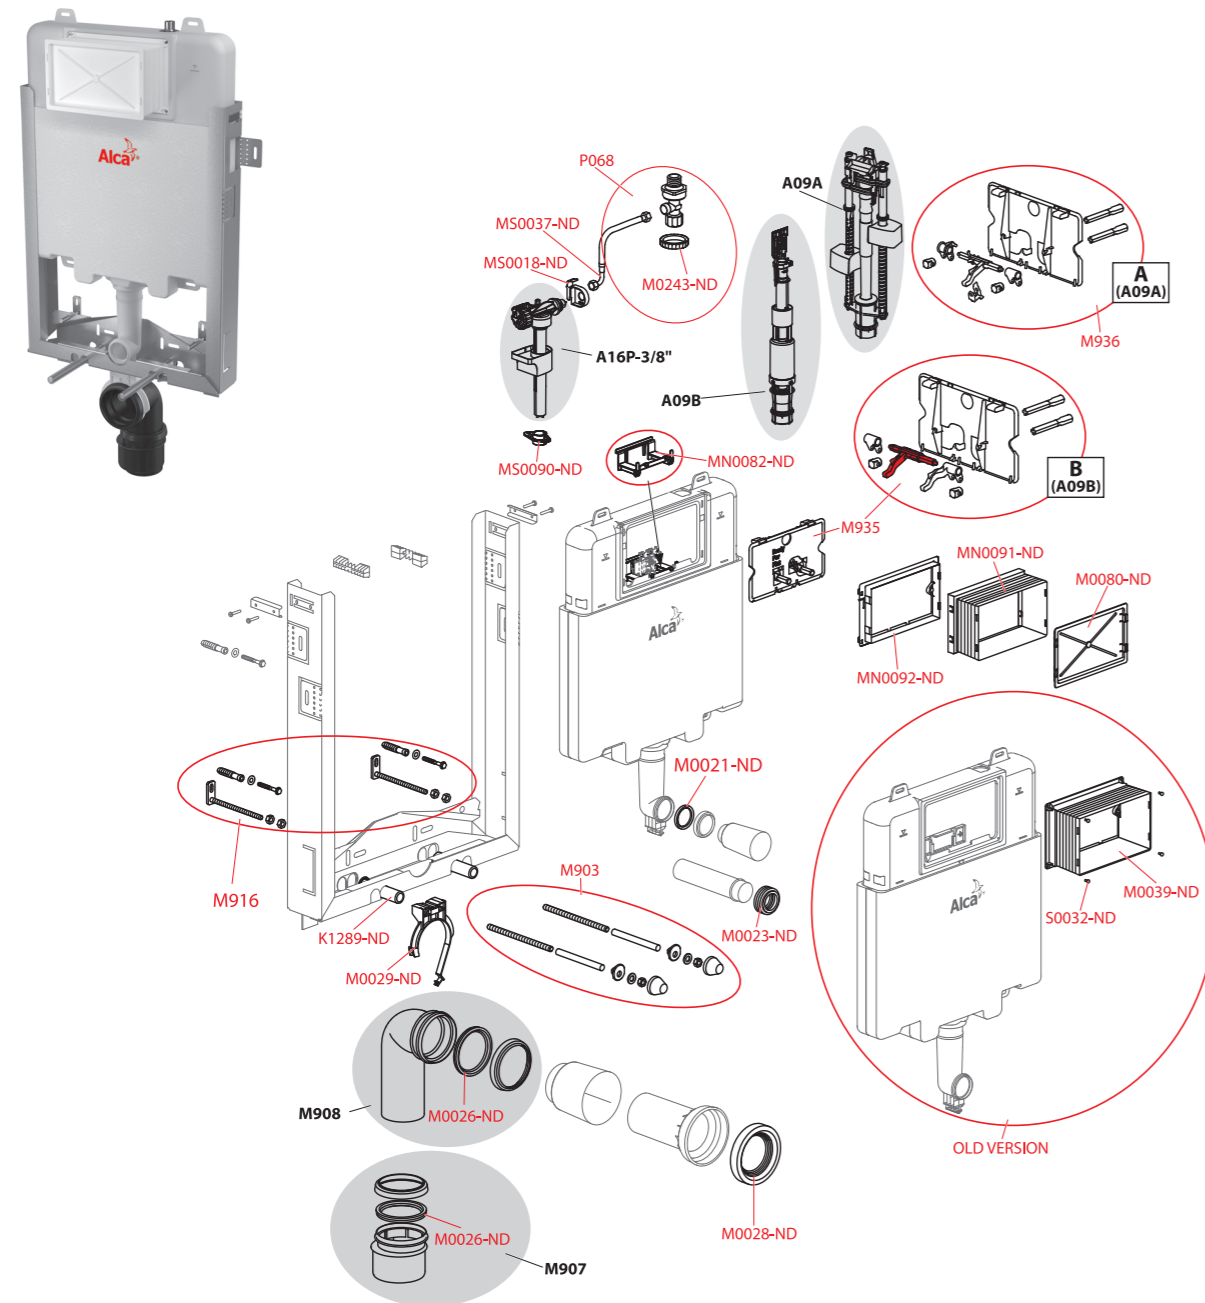

A1115/1000, A1115B/1000

Order number	Description	Price
K1289-ND	Console pipe	2,50 €
M0021-ND	Inlet sealing (WC modules)	0,90 €
M0023-ND	Wrapping seal 45x58x25 (WC modules)	1,10 €
M0026-ND	Waste sealing (WC modules)	1,65 €
M0028-ND	Coupler sealing	3,60 €
M0029-ND	Waste pipe holder	1,95 €
M0039-ND	Sleeve	1,75 €
M0080-ND	Sleeve lid	1,40 €
M0243-ND	Nut for angle valve bracket	0,55 €
M903	Threaded rods + accessories	3,90 €
M916	Fixation set	10,25 €

Order number	Description	Price
M935	Plate for modules B	4,35 €
M936	Plate for modules A	4,35 €
MN0082-ND	Spacer for WC cistern Slim	1,75 €
MN0091-ND	Frame sleeve	1,75 €
MN0092-ND	Frame for WC module sleeve (range A)	1,10 €
MS0018-ND	Inlet fill valve bracket for modules Slim	0,40 €
MS0037-ND	Pipe 26 cm 3/8"x3/8" blue with elbow	3,30 €
MS0090-ND	Spacer for inlet fill valve – Slim	0,80 €
P068	Angle valve with holder and nut, set	12,23 €
S0032-ND	Screw into metal 4.2x16 DIN 7983 A2	0,12 €
S0065-ND	Elbow DN40/50 – 45°	1,30 €