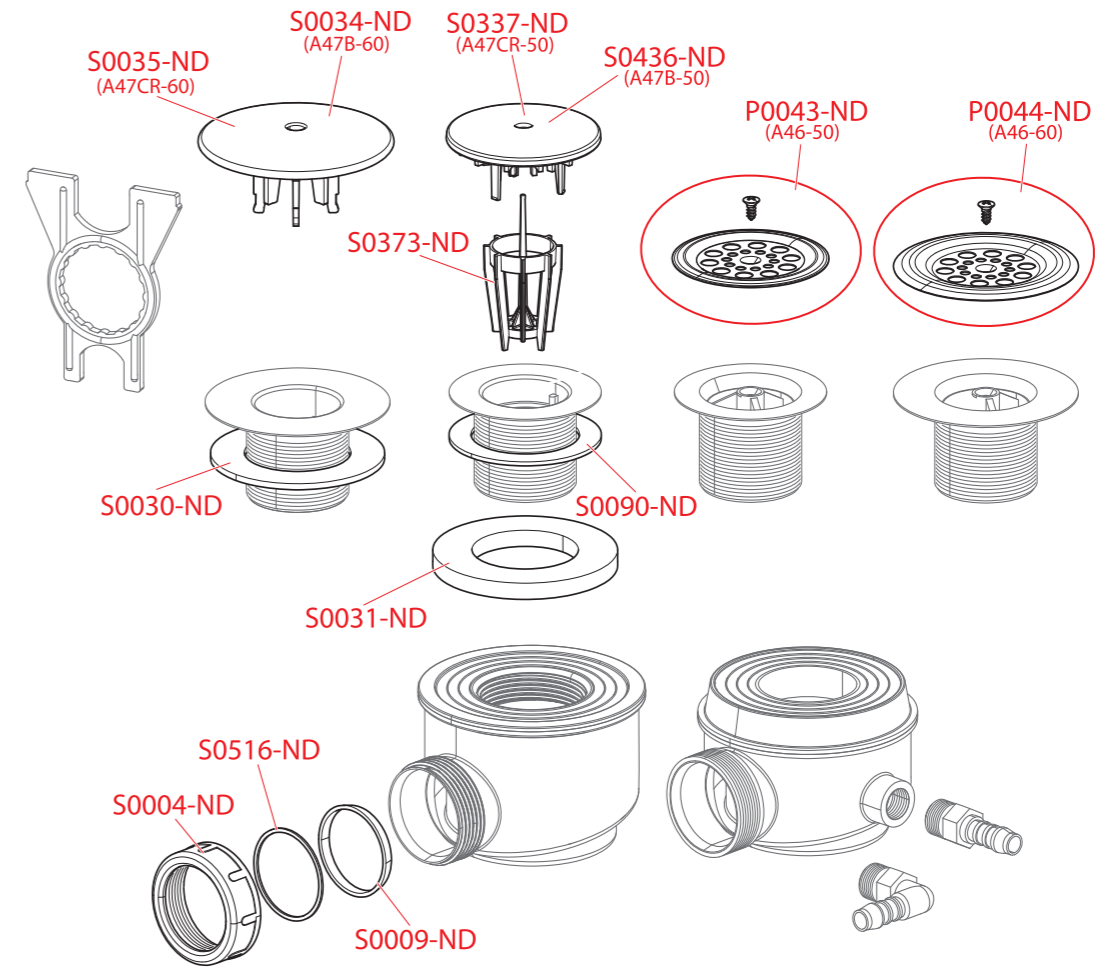

A46, A47B, A47CR

Order number	Description	Price
P140	Waste outlet CLICK/CLAK 6/4" complete, plastic	7,50 €
S0004-ND	Nut G1 1/2" (bath, shower, washbasin traps)	0,45 €
S0009-ND	Conical sealing 44x39x5 (bath, shower, wash-basin and sink traps)	0,50 €
S0031-ND	Sealing 85x49x8 (shower traps A46, A47B, A47CR)	0,65 €
S0082-ND	Bath plug sealing	0,50 €
S0090-ND	Sealing 70x50x2 (shower traps A461, A462, A46, A47, sink traps)	0,50 €
S0440-ND	Grid CLICK/CLACK	3,00 €
S0453-BLACK-ND	Waste outlet CLICK/CLAK 6/4" complete, metal, BLACK	44,00 €
S0453-ND	Waste outlet CLICK/CLAK 6/4" complete, metal	11,00 €
S0454-ND	CLICK/CLACK mechanism plastic	3,90 €

Order number	Description	Price
S0513-ND	Sealing under plug for bath trap CLICK/CLACK	0,65 €
S0516-ND	Friction ring DN40	0,45 €
S0525-ND	CLICK/CLACK mechanism	2,80 €
S0986-ND	Plug CLICK/CLACK 6/4" for bath and shower traps	8,74 €
S1015-ND	CLICK/CLACK mechanism	2,80 €
S1425-BLACK-ND	Waste outlet CLICK/CLACK 6/4" complete metal BLACK	44,00 €
S1425-ND	Bathtub outlet CLICK/CLACK 6/4" plastic insert	13,40 €
S1541-ND	Plug CLICK/CLACK 6/4" metal	8,74 €
S1542-ND	CLICK/CLACK mechanism for A392C, A504CKM, A507CKM, A465C-50 with top cleaning	3,90 €

Order number	Description	Price
P0043-ND	Shower trap grid DN50 (A46)	1,50 €
P0044-ND	Shower trap grid DN60 (A46)	1,50 €
S0004-ND	Nut G1 1/2" (bath, shower, washbasin traps)	0,45 €
S0009-ND	Conical sealing 44x39x5 (bath, shower, wash-basin and sink traps)	0,50 €
S0030-ND	Sealing 80x49x2 (shower traps A46, A47B, A47CR)	0,50 €
S0031-ND	Sealing 85x49x8 (shower traps A46, A47B, A47CR)	0,65 €

Order number	Description	Price
S0034-ND	Trap cover DN60 white	1,85 €
S0035-ND	Trap cover DN60 chrome	4,15 €
S0090-ND	Sealing 70x50x2 (shower traps A461, A462, A46, A47, sink traps)	0,50 €
S0337-ND	Trap cover DN50 chrome	4,15 €
S0373-ND	Strainer for trap A47	0,85 €
S0436-ND	Trap cover DN50 white	1,85 €
S0516-ND	Friction ring DN40	0,45 €