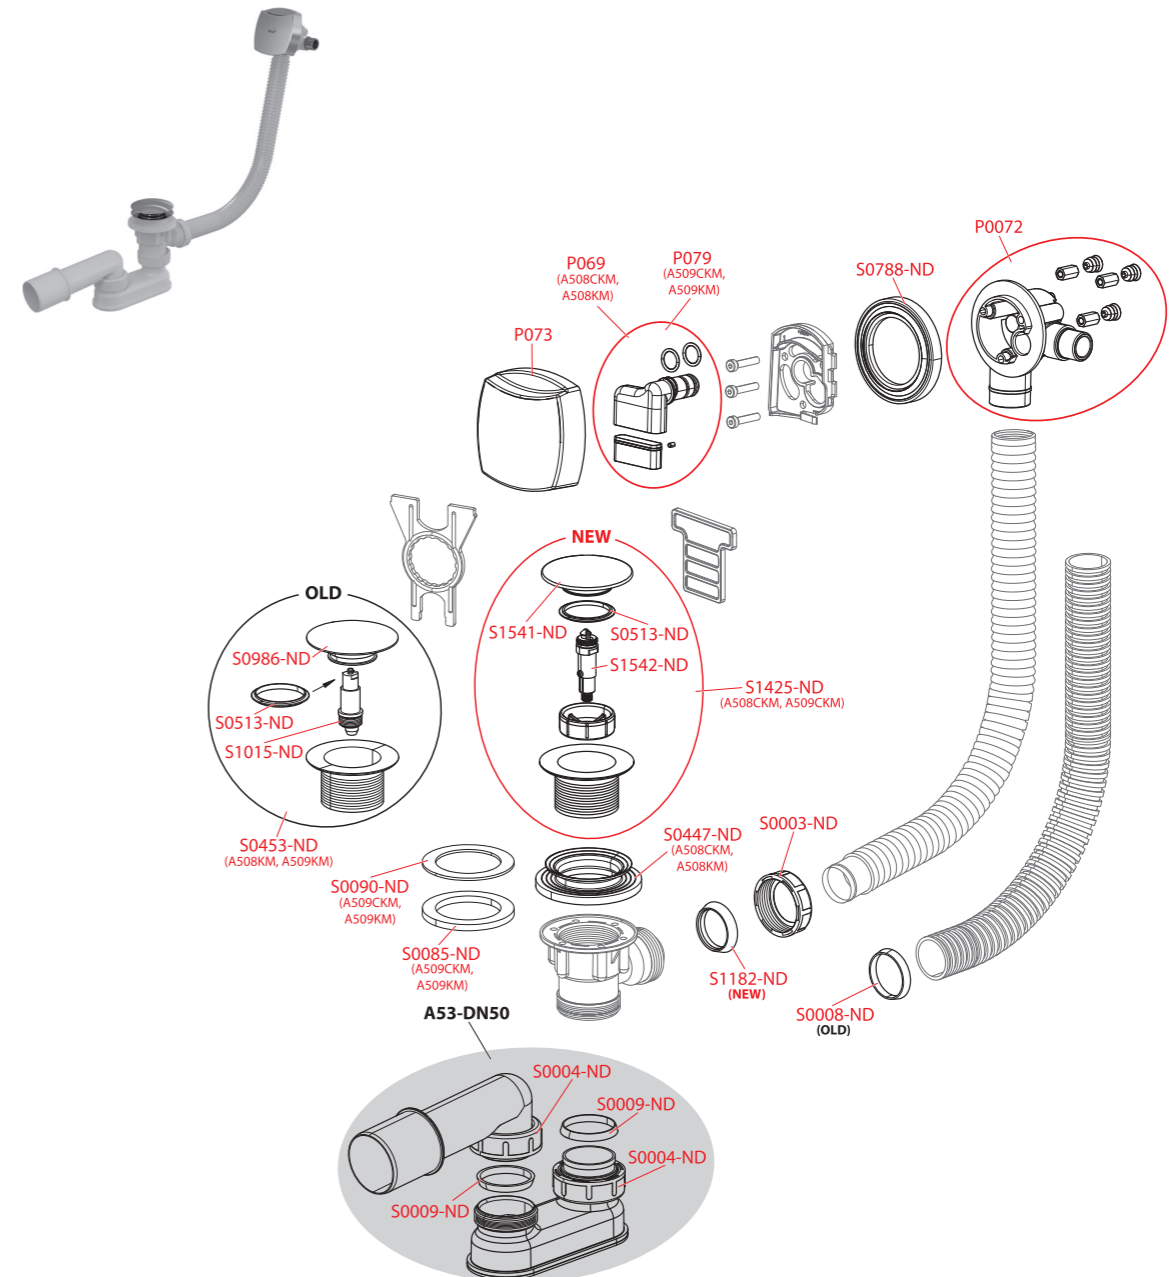

A508, A509

Order number	Description	Price
P0072	Control knob A508	19,18 €
P069	Aerator set	7,50 €
P073	Bath trap control knob A508	6,90 €
P079	Aerator set long	7,50 €
S0003-ND	Nut G1 1/4"	0,36 €
S0004-ND	Nut G1 1/2" (bath, shower, washbasin traps)	0,45 €
S0008-ND	Conical sealing 37x31x5 (bath and shower traps)	0,35 €
S0009-ND	Conical sealing 44x39x5 (bath, shower, wash-basin and sink traps)	0,50 €
S0085-ND	Sealing 70x50x6 (bath traps, shower traps A461, A462, wash-basin and sink traps)	0,50 €
S0090-ND	Sealing 70x50x2 (shower traps A461, A462, A46, A47, sink traps)	0,50 €
S0447-ND	Shaped sealing white (A503KM, A506KM)	1,10 €

Order number	Description	Price
S0453-ND	Waste outlet CLICK/CLAK 6/4" complete, metal	11,00 €
S0513-ND	Sealing under plug for bath trap CLICK/CLACK	0,65 €
S0788-ND	Overflow sealing A564	1,40 €
S0986-ND	Plug CLICK/CLACK 6/4" for bath and shower traps	8,74 €
S1015-ND	CLICK/CLACK mechanism	2,80 €
S1182-ND	Conical sealing 38x30x7	0,65 €
S1425-ND	Bathtub outlet CLICK/CLACK 6/4" plastic insert	13,40 €
S1541-ND	Plug CLICK/CLACK 6/4" metal	8,74 €
S1542-ND	CLICK/CLACK mechanism for A392C, A504CKM, A507CKM, A465C-50 with top cleaning	3,90 €