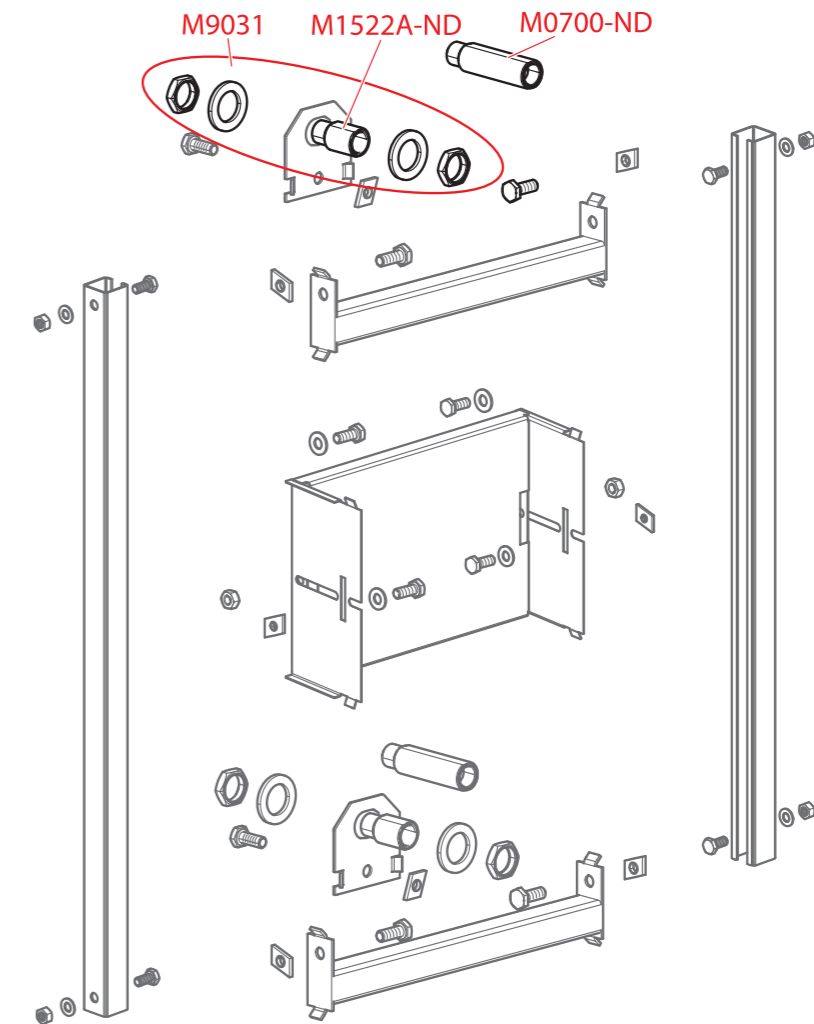

A117PB

Order number	Description	Price
M0700-ND	Reduction G3/4"-G1/2"	6,62 €
M1522A-ND	Reduction G3/4"-G1/2" - short	5,75 €
M9031	Reduction - set	12,23 €