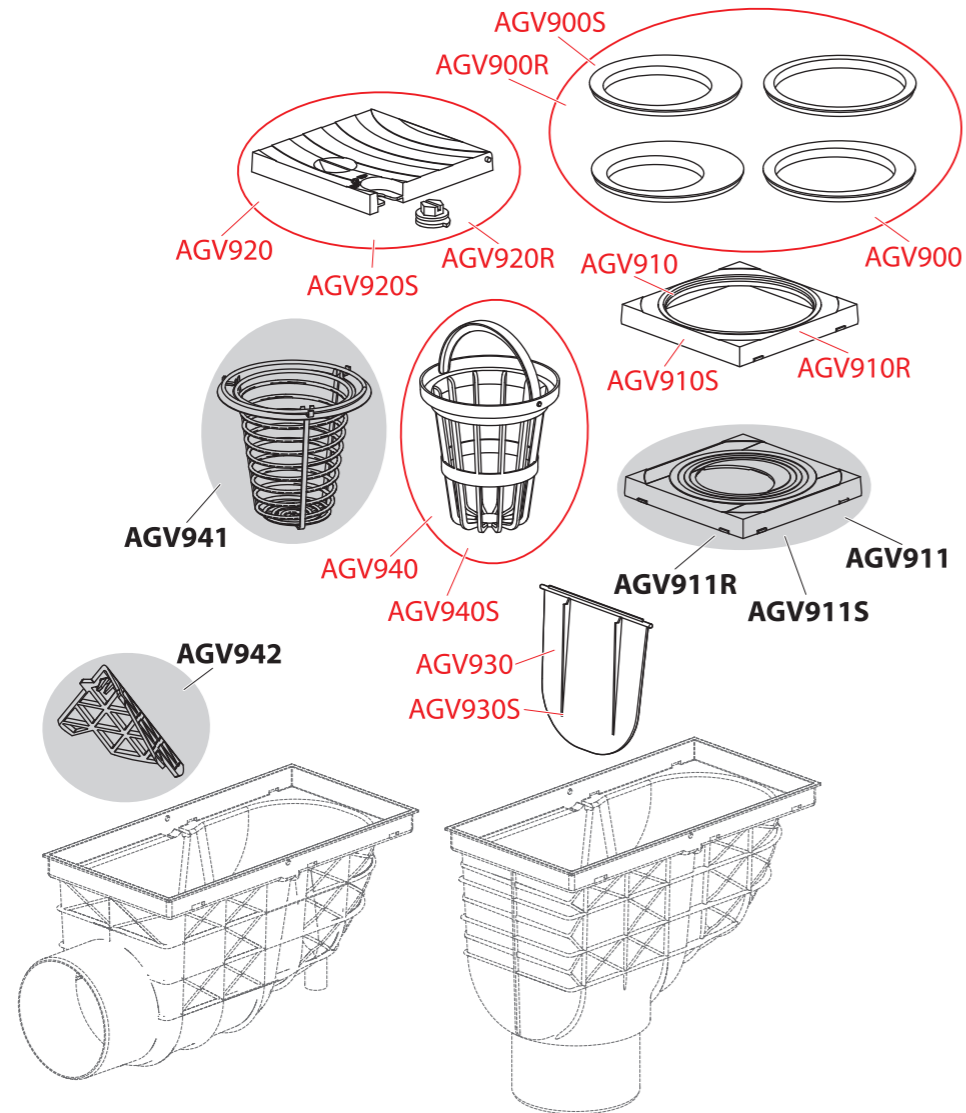

AGV1, AGV2, AGV3, AGV4, AGV1S, AGV2S, AGV3S, AGV4S

Order number	Description	Price
AGV900	Insert kit – black	2,00 €
AGV900R	Insert kit – red	2,00 €
AGV900S	Insert kit – grey	2,00 €
AGV910	Insert DN125 – black	2,17 €
AGV910R	Insert DN125 – red	2,17 €
AGV910S	Insert DN125 – grey	2,17 €
AGV920	Lid complete – black	2,17 €

Order number	Description	Price
AGV920R	Lid complete – red	2,17 €
AGV920S	Lid complete – grey	2,17 €
AGV930	Flap – black	2,17 €
AGV930S	Flap – grey	2,17 €
AGV940	Basket complete – black	2,17 €
AGV940S	Basket complete – grey	2,17 €