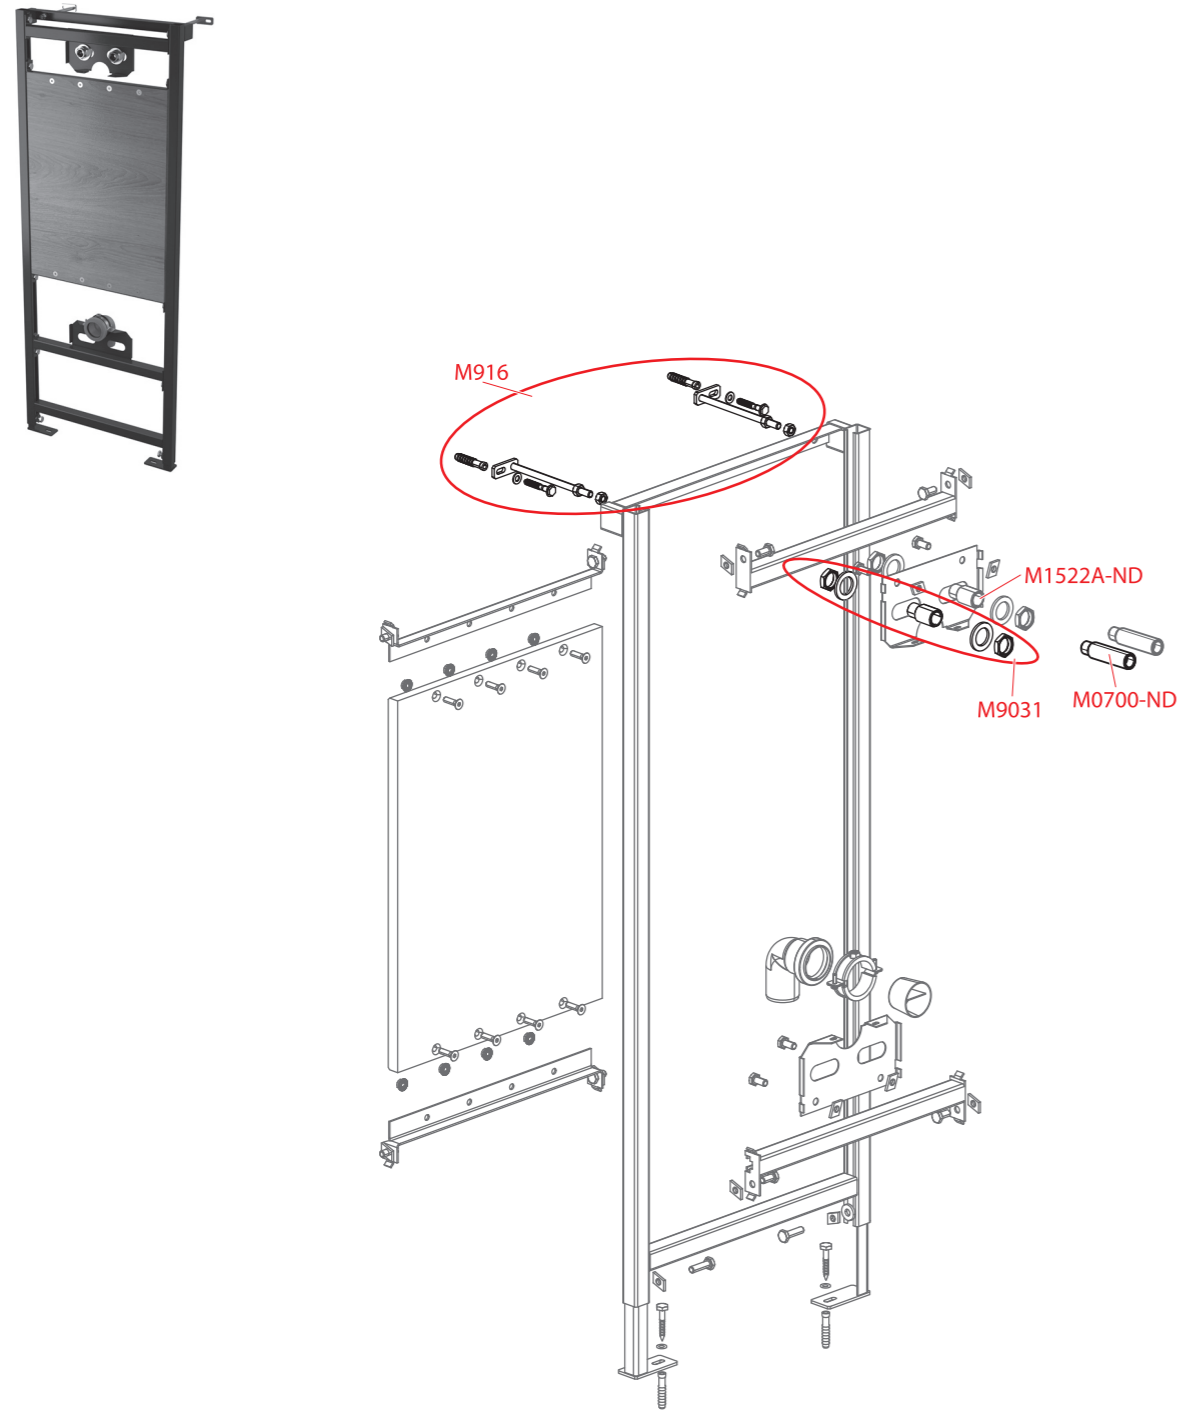

A108

Order number	Description	Price
M0700-ND	Reduction G3/4"-G1/2"	6,62 €
M1522A-ND	Reduction G3/4"-G1/2" - short	5,75 €
M9031	Reduction - set	12,23 €
M916	Fixation set	10,25 €