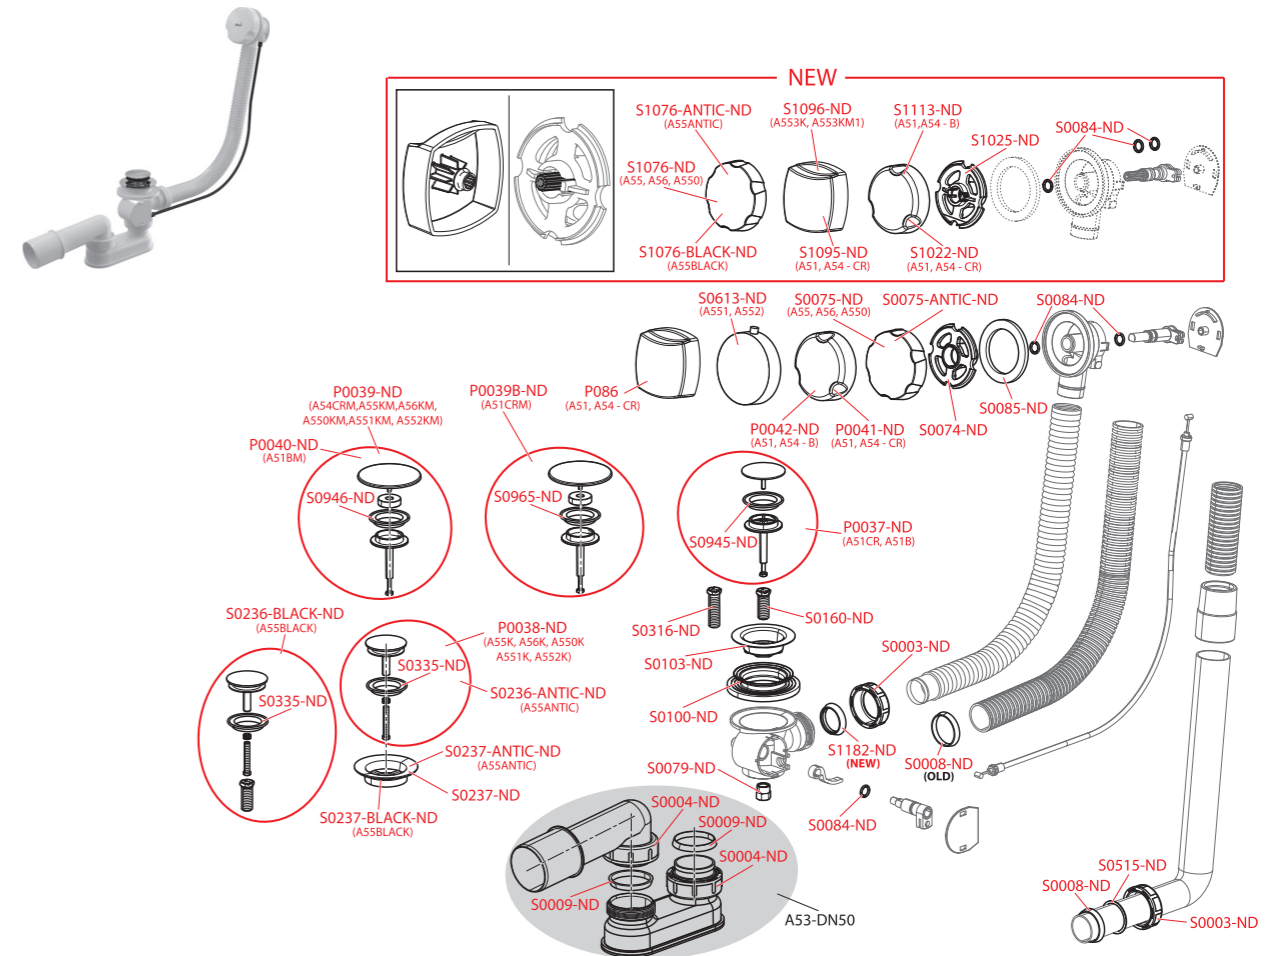

A51, A55, A550, A551, A552, A553

Order number	Description	Price
P0037-ND	Bath plug complete, chrome (bath traps A51CR, A51B)	4,95 €
P0038-ND	Plug complete metal (bath traps A55K, A56K)	5,06 €
P0039-ND	Large plug complete, chrome (bath traps A54CRM, A56KM, A55KM)	5,11 €
P0039B-ND	Large plug complete, chrome (bath trap A51CRM, A564CRM1, A565CRM1)	5,11 €
P0040-ND	Plug complete big white (A51CR, A54CR bath traps)	3,35 €
P0041-ND	Knob complete CR A51 (A51CR, A54CR bath traps)	4,70 €
P0042-ND	Knob complete B A51 (bath trap)	2,50 €
P064	Plug complete metal large (bath traps A564KM1, A565KM1)	6,21 €
P086	Bath trap control knob plastic, complete	4,70 €
S0003-ND	Nut G1 1/4"	0,36 €
S0004-ND	Nut G1 1/2" (bath, shower, washbasin traps)	0,45 €
S0008-ND	Conical sealing 37x31x5 (bath and shower traps)	0,35 €
S0009-ND	Conical sealing 44x39x5 (bath, shower, wash-basin and sink traps)	0,50 €
S0074-ND	Overflow grid A51-A56	1,10 €
S0075-ANTIC-ND	Knob A55 bronze-antic	24,49 €
S0075-ND	Knob A55 metal (bath traps A55K, A56K)	6,12 €
S0079-ND	Nut	0,55 €
S0082-ND	Bath plug sealing	0,50 €
S0084-ND	O-ring 10x2	0,36 €
S0085-ND	Sealing 70x50x6 (bath traps, shower traps A461, A462, wash-basin and sink traps)	0,50 €
S0100-ND	Shaped sealing	1,10 €
S0103-ND	Chrome grid	2,80 €

Order number	Description	Price
S0160-ND	Screw 33 mm long	2,50 €
S0236-ANTIC-ND	Plug A55 bronze-antic	24,78 €
S0236-BLACK-ND	Plug A55 metal + screw A51 BLACK	30,24 €
S0237-ANTIC-ND	Grid A55 metal ANTIC	12,76 €
S0237-BLACK-ND	Grid A55 metal BLACK	15,40 €
S0237-ND	Grid A55 metal	3,90 €
S0316-ND	Screw 40 mm long	2,50 €
S0335-ND	Sealing A55 (bath traps A55K, A56K)	0,55 €
S0515-ND	Friction ring DN32	0,35 €
S0613-ND	Knob complete metal	6,12 €
S0945-ND	Bathtub plug seal	0,40 €
S0946-ND	Sealing for big bath plug	0,50 €
S0965-ND	Sealing for bath plug	0,50 €
S1022-ND	Control knob chrome (A51CR, A51CRM, A54CR)	4,70 €
S1025-ND	Overflow grid	1,35 €
S1076-BLACK-ND	Knob A55 metal 2017 splined shaft + cover BLACK	29,88 €
S1076-ND	Control knob metal (A55K, A55KM, A550K, A550KM, A56K)	6,12 €
S1095-ND	Knob chrome (A51CR, A51CRM, A54CR, A54CRM)	4,70 €
S1096-ND	Knob metal (A55K, A55KM, A550K, A550KM, A56K)	6,12 €
S1113-ND	Knob complete white (A51B, A51BM, A54B, A54BM)	2,50 €
S1182-ND	Conical sealing 38x30x7	0,65 €