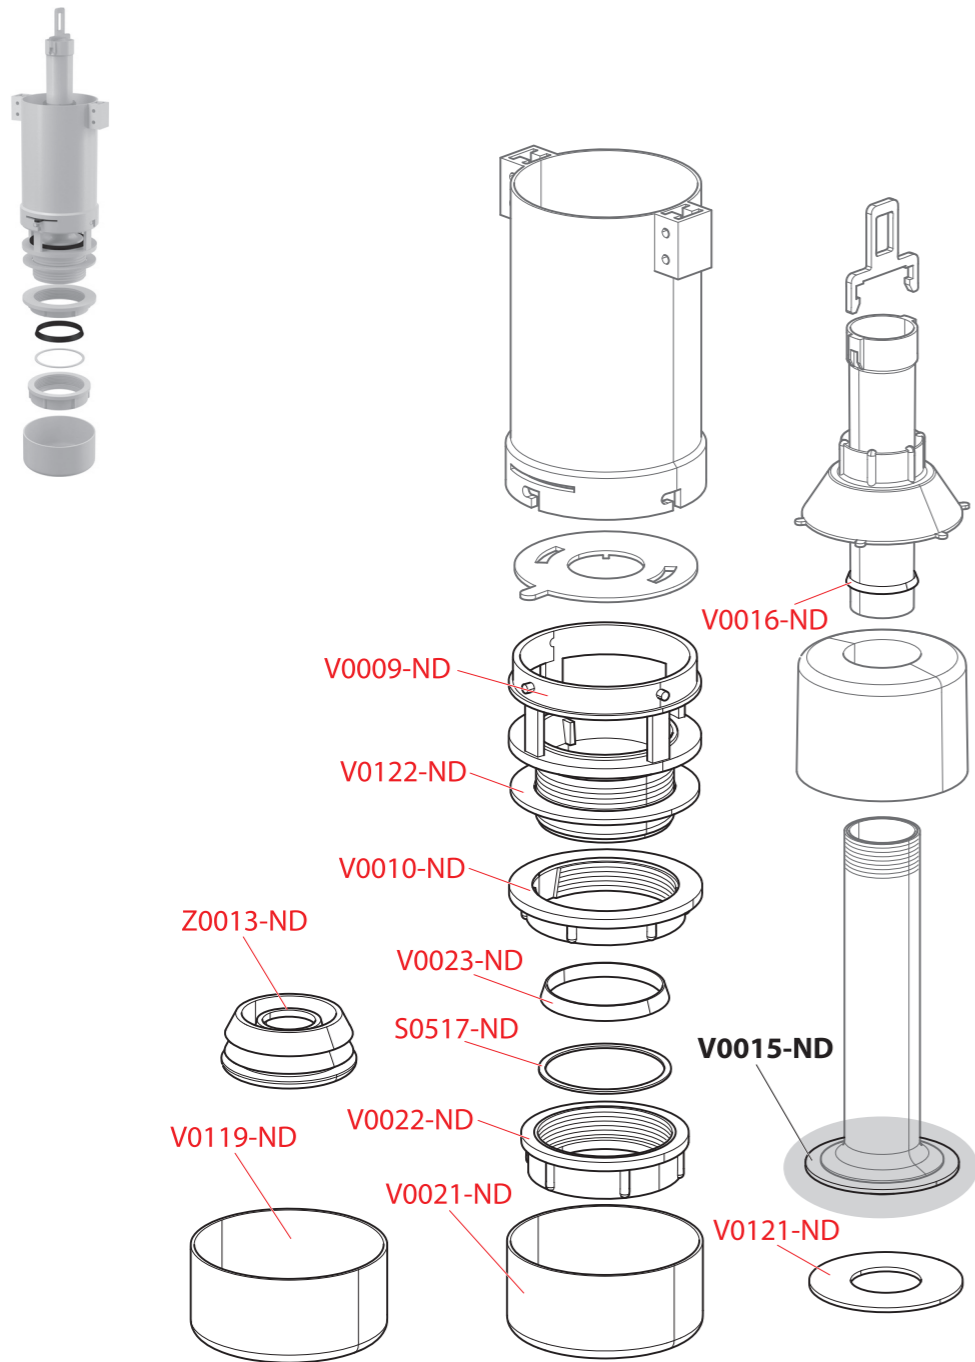

A02, A03, A03A

Order number	Description	Price
S0517-ND	Friction ring DN50	0,40 €
V0009-ND	Waste outlet	2,20 €
V0010-ND	Waste outlet nut TR 60x3	1,00 €
V0016-ND	Conical ring flush valve A2000, A02, A03, A03A, A05	0,35 €
V0021-ND	Flush valve outlet cover	0,35 €
V0022-ND	Flush valve outlet nut	0,70 €
V0023-ND	Conical sealing 56x49x6	0,55 €
V0119-ND	Outlet cover DN35	0,50 €
V0121-ND	Sealing 70x30x2 EPDM rubber 40 sh (flush valve A03A)	0,55 €
V0122-ND	Sealing 80x60x2.5 (flush valves A02, A03, A03A, A07)	0,45 €
Z0013-ND	Wrapping seal DN50/32 white	1,10 €