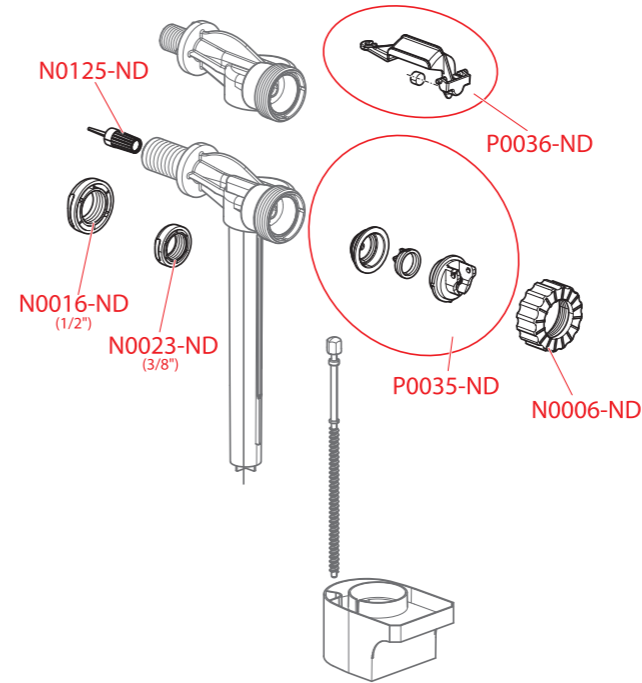

A11, A13, CH11, CH11P

A12, A14

A15, A16

A17, A18

Order number	Description	Price
N0016-ND	Nut G1/2" white	0,70 €
N0023-ND	Nut G3/8 white	0,70 €
N0031-ND	Conical sealing 30x16,5x3 (fill valve A18, A17, A12, A14-3/8")	0,35 €
N0088-ND	Conical sealing 36x20,5x4	0,35 €
N0125-ND	Strainer for inlet fill valve universal	0,36 €
P0003-ND	Lever + Block (inlet fill valves A11, A12, A14)	0,35 €
P0034-ND	Washer + spigot + membrane	1,35 €

Order number	Description	Price
N0006-ND	Nut M36	0,55 €
N0016-ND	Nut G1/2" white	0,70 €
N0023-ND	Nut G3/8 white	0,70 €
N0031-ND	Conical sealing 30x16,5x3 (fill valve A18, A17, A12, A14-3/8")	0,35 €
N0039-ND	Nut G1/2" 6HR white	0,70 €
N0088-ND	Conical sealing 36x20,5x4	0,35 €

Order number	Description	Price
N0113-ND	O-ring 6,9x1,8	0,35 €
N0125-ND	Strainer for inlet fill valve universal	0,36 €
P0033-ND	Set for inlet fill valves A17, A18	1,35 €
P0035-ND	Set for inlet fill valves A15, A16	1,08 €
P0036-ND	Lever + block for fill valve 2 (inlet fill valves A15, A16, A15P, A16P, A16M)	0,55 €