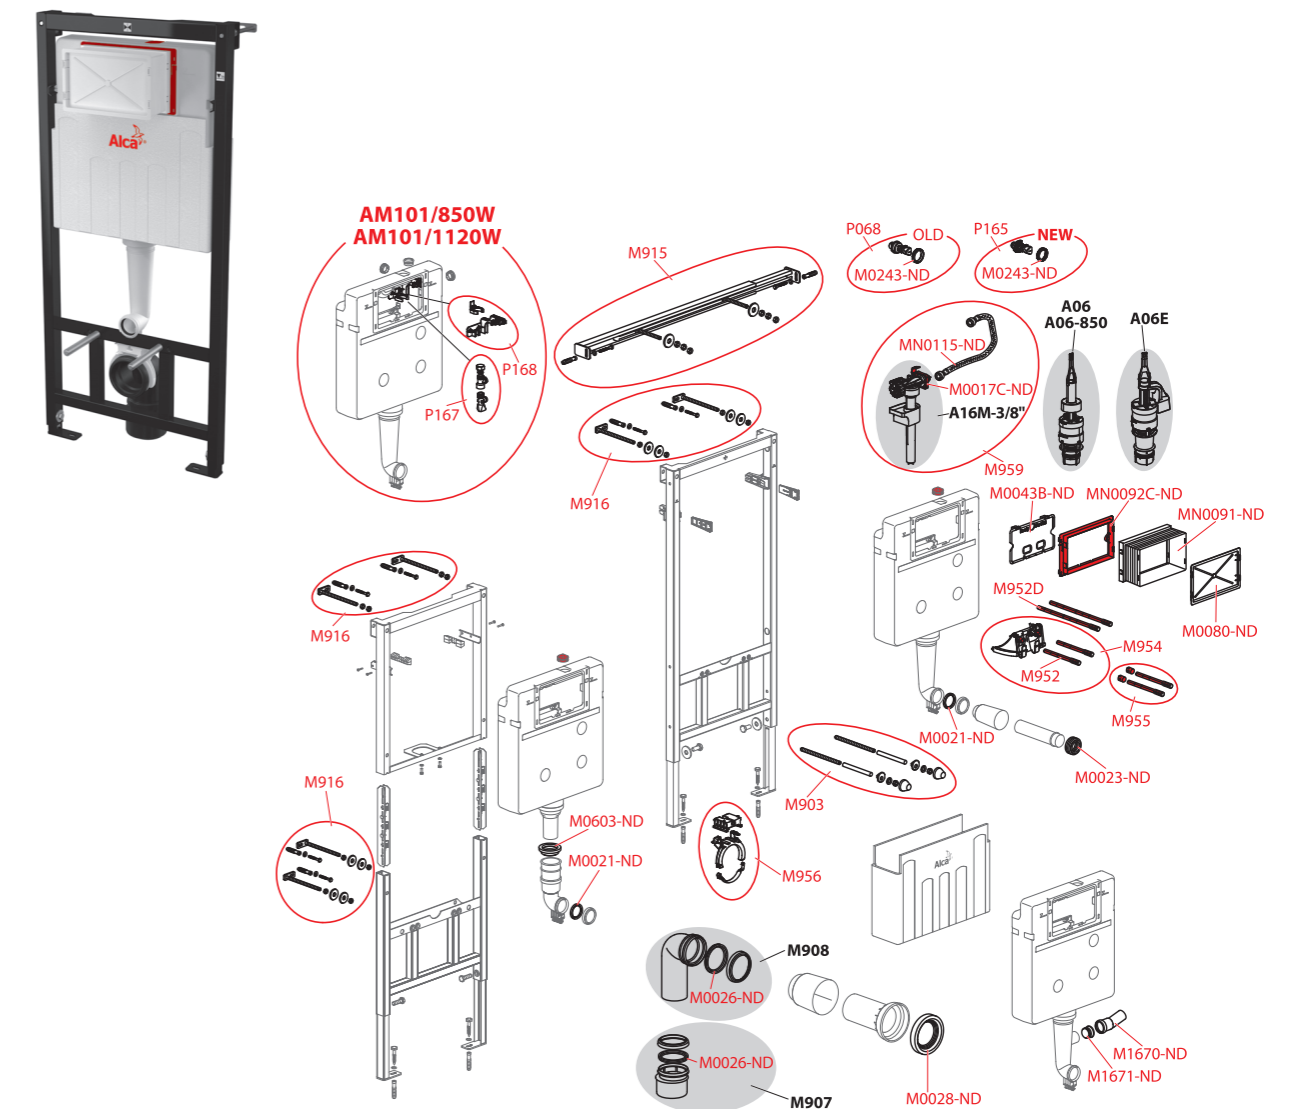

AM101/850, AM102/850, AM101/1000, AM101/1120, AM102/1000, AM102/1120, AM101/1120D, AM101/1120E, AM101/1120V, AM101/1120W, AM102/1120E, AM102/1120V

Order number	Description	Price
M0017C-ND	Inlet fill valve bracket (range AM)	0,45 €
M0021-ND	Inlet sealing (WC modules)	0,90 €
M0023-ND	Wrapping seal 45x58x25 (WC modules)	1,10 €
M0026-ND	Waste sealing (WC modules)	1,65 €
M0028-ND	Coupler sealing	3,60 €
M0043B-ND	Inner plate	1,00 €
M0080-ND	Sleeve lid	1,40 €
M0243-ND	Nut for angle valve bracket	0,55 €
M0603-ND	Cuff	1,40 €
M1670-ND	HT elbow 40/15	1,65 €
M1671-ND	Opening cover	1,00 €
M903	Threaded rods + accessories	3,90 €
M9030	Threaded rods + accessories	3,90 €
M915	Traverse complete	28,01 €
M916	Fixation set	10,25 €

Order number	Description	Price
M952	Mechanism screw AM, 2 pcs	0,75 €
M952D	Mechanism screw extended AM, 2 pcs	3,60 €
M954	Mechanism complete AM	3,75 €
M955	Set for changing mechanism screws AM	1,05 €
M956	Sliding waste pipe holder	3,90 €
M959	Set for exchange of inlet fill valve and hose for WC module AM	12,76 €
MN0091-ND	Frame sleeve	1,75 €
MN0092C-ND	Frame for WC module sleeve (range AM)	1,15 €
MN0115-ND	Pipe with O-ring for module range AM	3,45 €
P068	Angle valve with holder and nut, set	12,23 €
P165	Angle valve SCHELL with bracket and nut	12,23 €
P167	Angle valve with T-piece	15,40 €
P168	Angle valve holder set	3,90 €