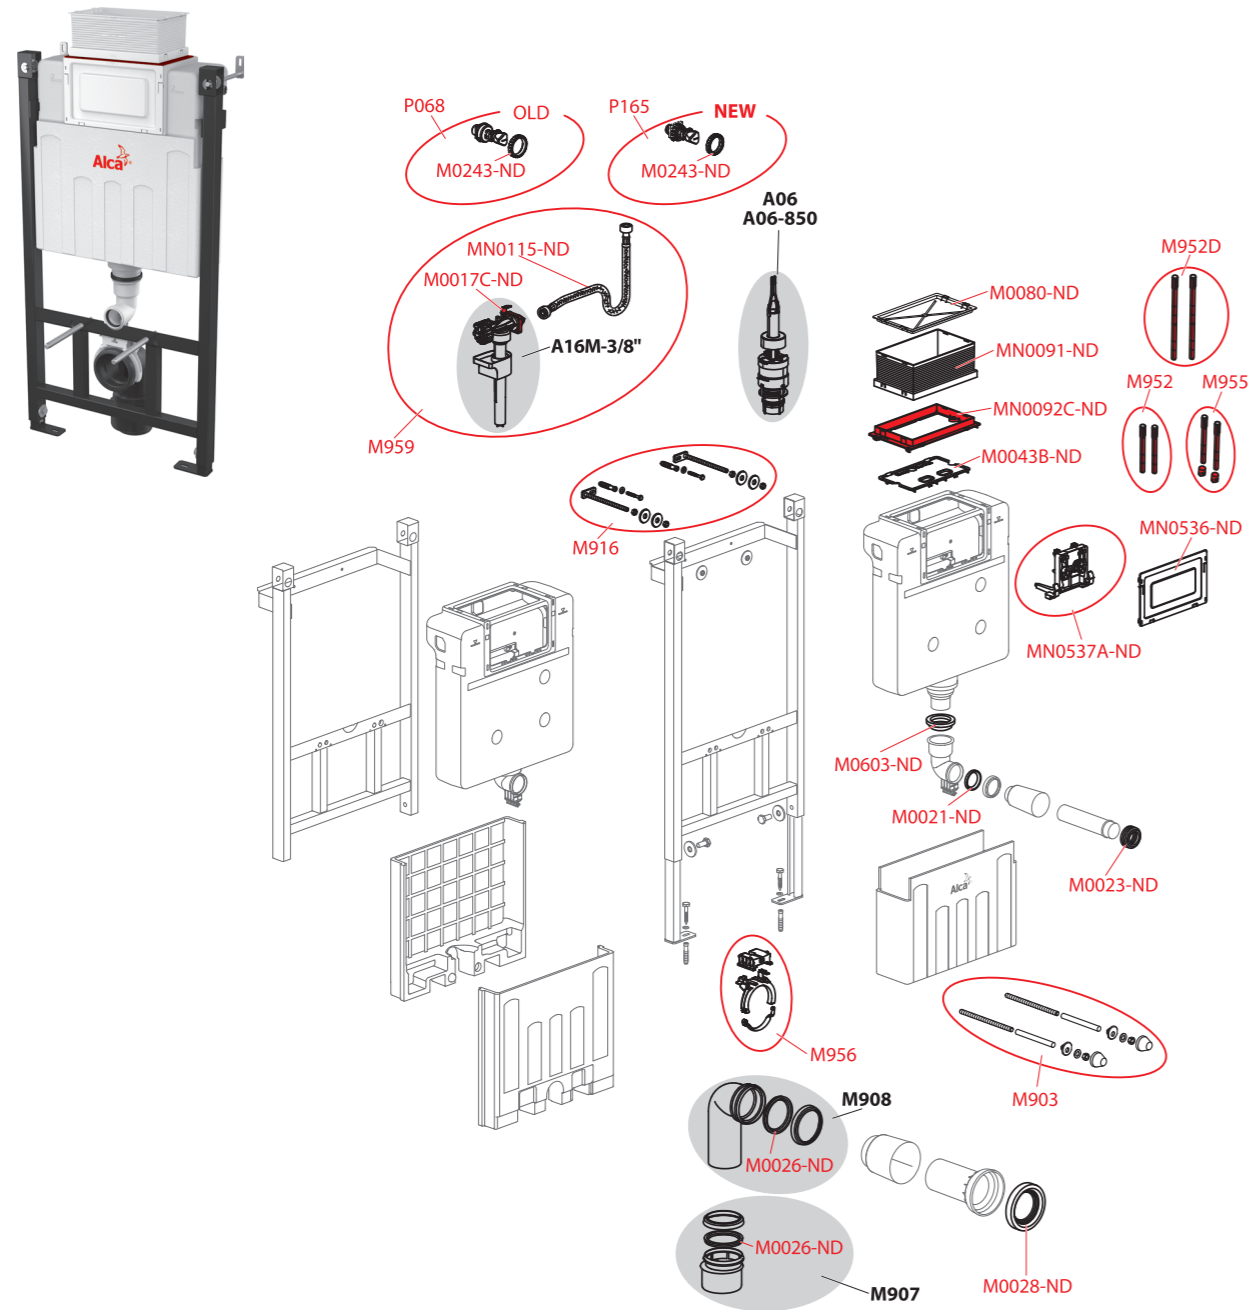

AM118/1000

Order number	Description	Price
M0014-DLOUHÝ	Mechanism screw A100 extended, 2 pcs	3,60 €
M0017C-ND	Inlet fill valve bracket (range AM)	0,45 €
M0021-ND	Inlet sealing (WC modules)	0,90 €
M0023-ND	Wrapping seal 45x58x25 (WC modules)	1,10 €
M0026-ND	Waste sealing (WC modules)	1,65 €
M0028-ND	Coupler sealing	3,60 €
M0043B-ND	Inner plate	1,00 €
M0080-ND	Sleeve lid	1,40 €
M0243-ND	Nut for angle valve bracket	0,55 €
M0603-ND	Cuff	1,40 €
M903	Threaded rods + accessories	3,90 €
M916	Fixation set	10,25 €
M952	Mechanism screw AM, 2 pcs	0,75 €

Order number	Description	Price
M952D	Mechanism screw extended AM, 2 pcs	3,60 €
M955	Set for changing mechanism screws AM	1,05 €
M956	Sliding waste pipe holder	3,90 €
M959	Set for exchange of inlet fill valve and hose for WC module AM	12,76 €
MN0091-ND	Frame sleeve	1,75 €
MN0092C-ND	Frame for WC module sleeve (range AM)	1,15 €
MN0115-ND	Pipe with O-ring for module range AM	3,45 €
MN0536-ND	Service opening cover for AM118, AM119	1,80 €
MN0537A-ND	AM118, AM119 – mechanism – new	4,76 €
P068	Angle valve with holder and nut, set	12,23 €
P165	Angle valve SCHELL with bracket and nut	12,23 €