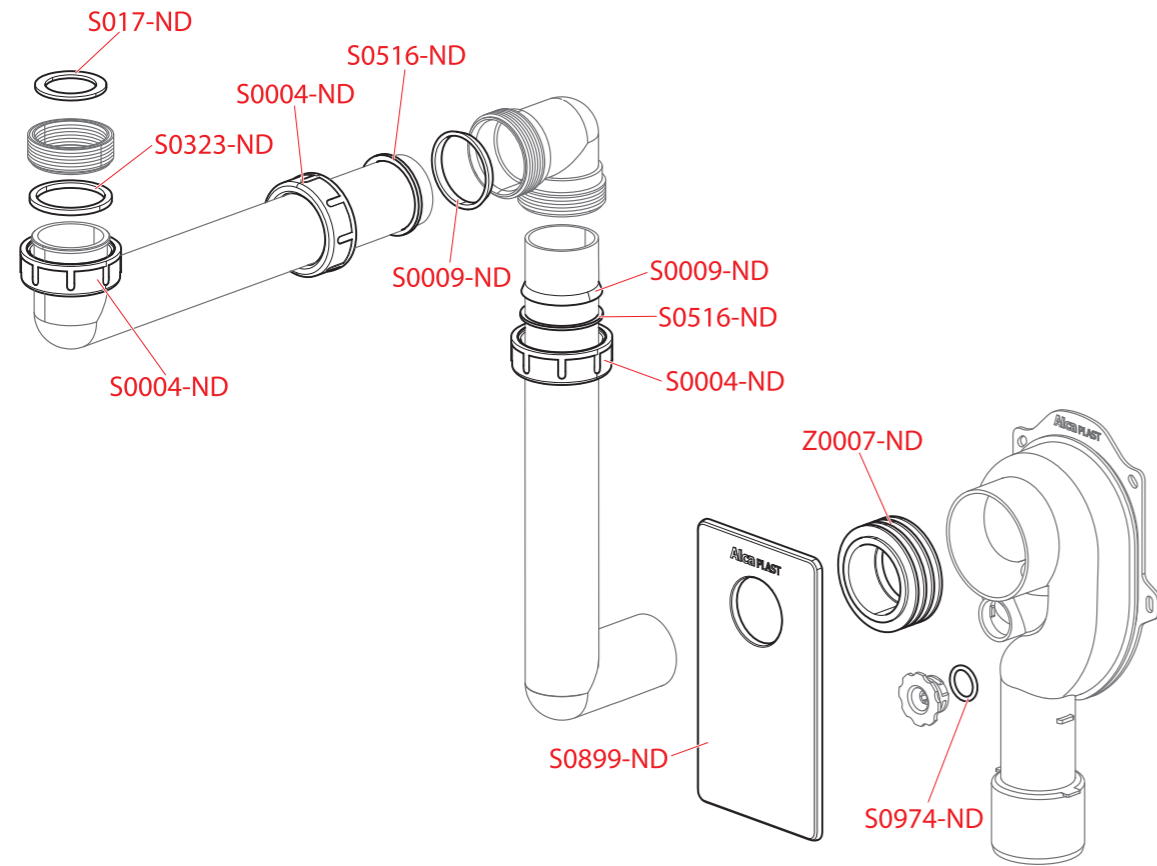

A873

Order number	Description	Price
S0004-ND	Nut G1 1/2" (bath, shower, washbasin traps)	0,45 €
S0009-ND	Conical sealing 44x39x5 (bath, shower, wash-basin and sink traps)	0,50 €
S0017-ND	Sealings 39x28x2 (washbasin traps)	0,36 €
S0323-ND	Sealing 45x37x3	0,40 €
S0516-ND	Friction ring DN40	0,45 €
S0899-ND	Plate for washing mashine trap – white	1,40 €
S0974-ND	O-ring 15x2,5	0,60 €
Z0007-ND	Wrapping seal DN60/40	1,10 €