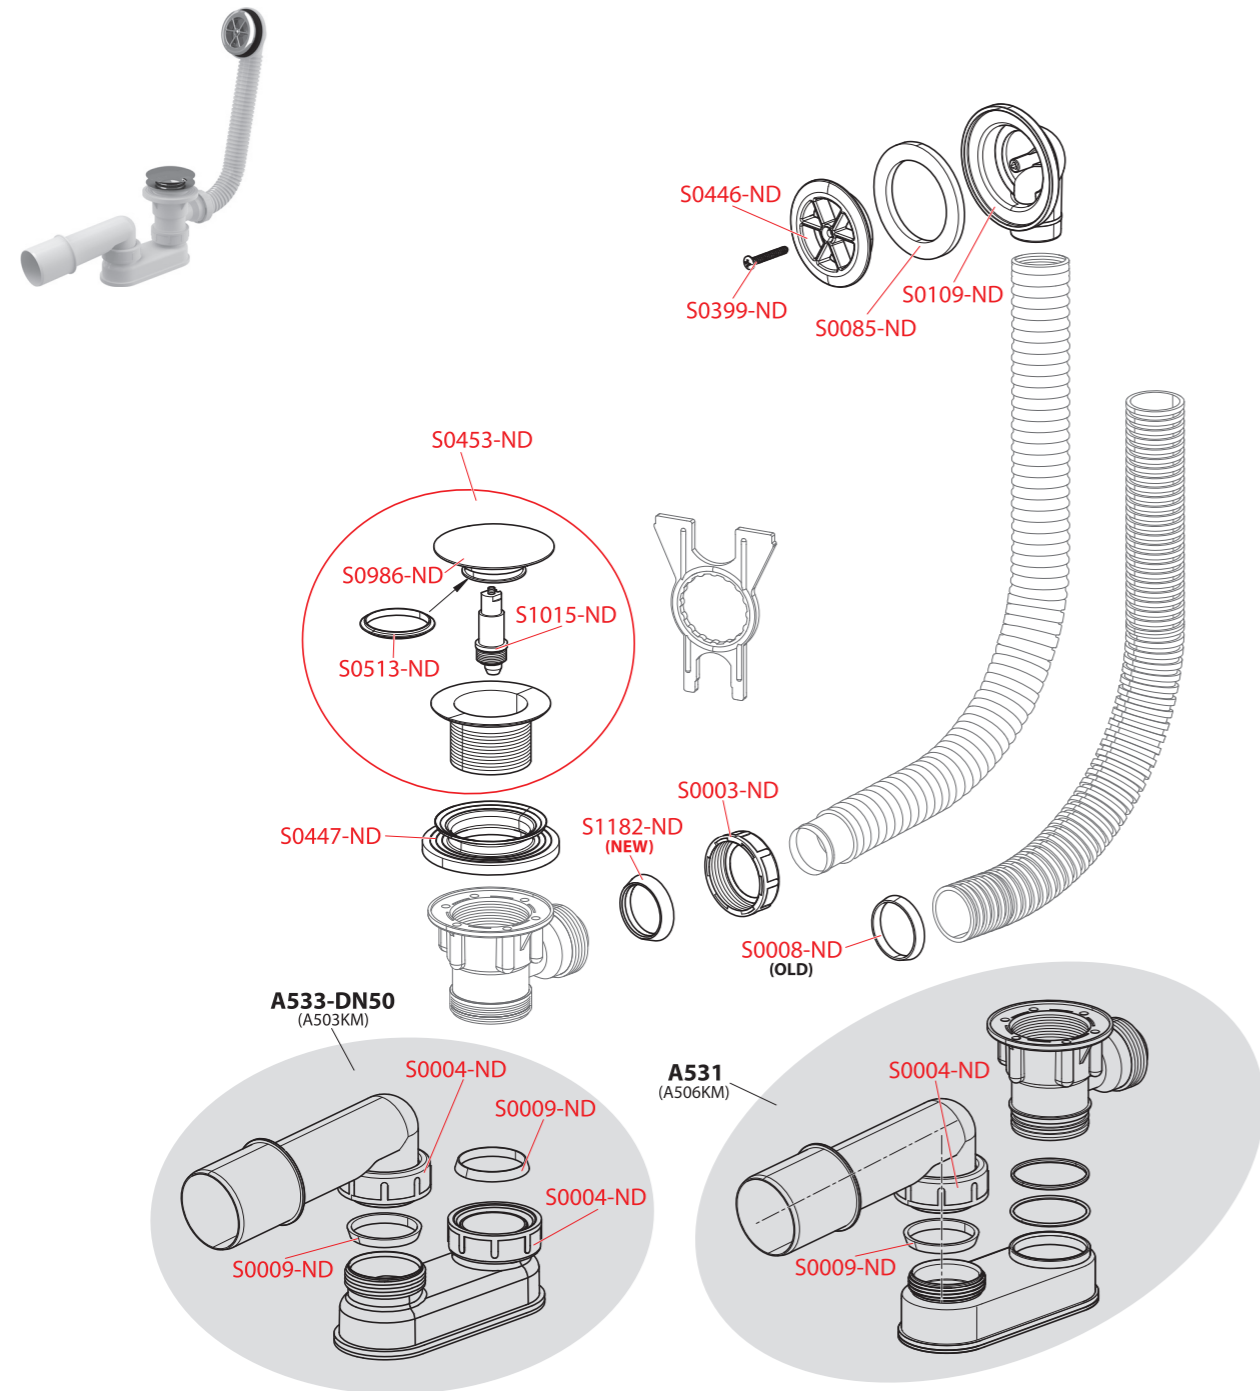

A503KM, A506KM