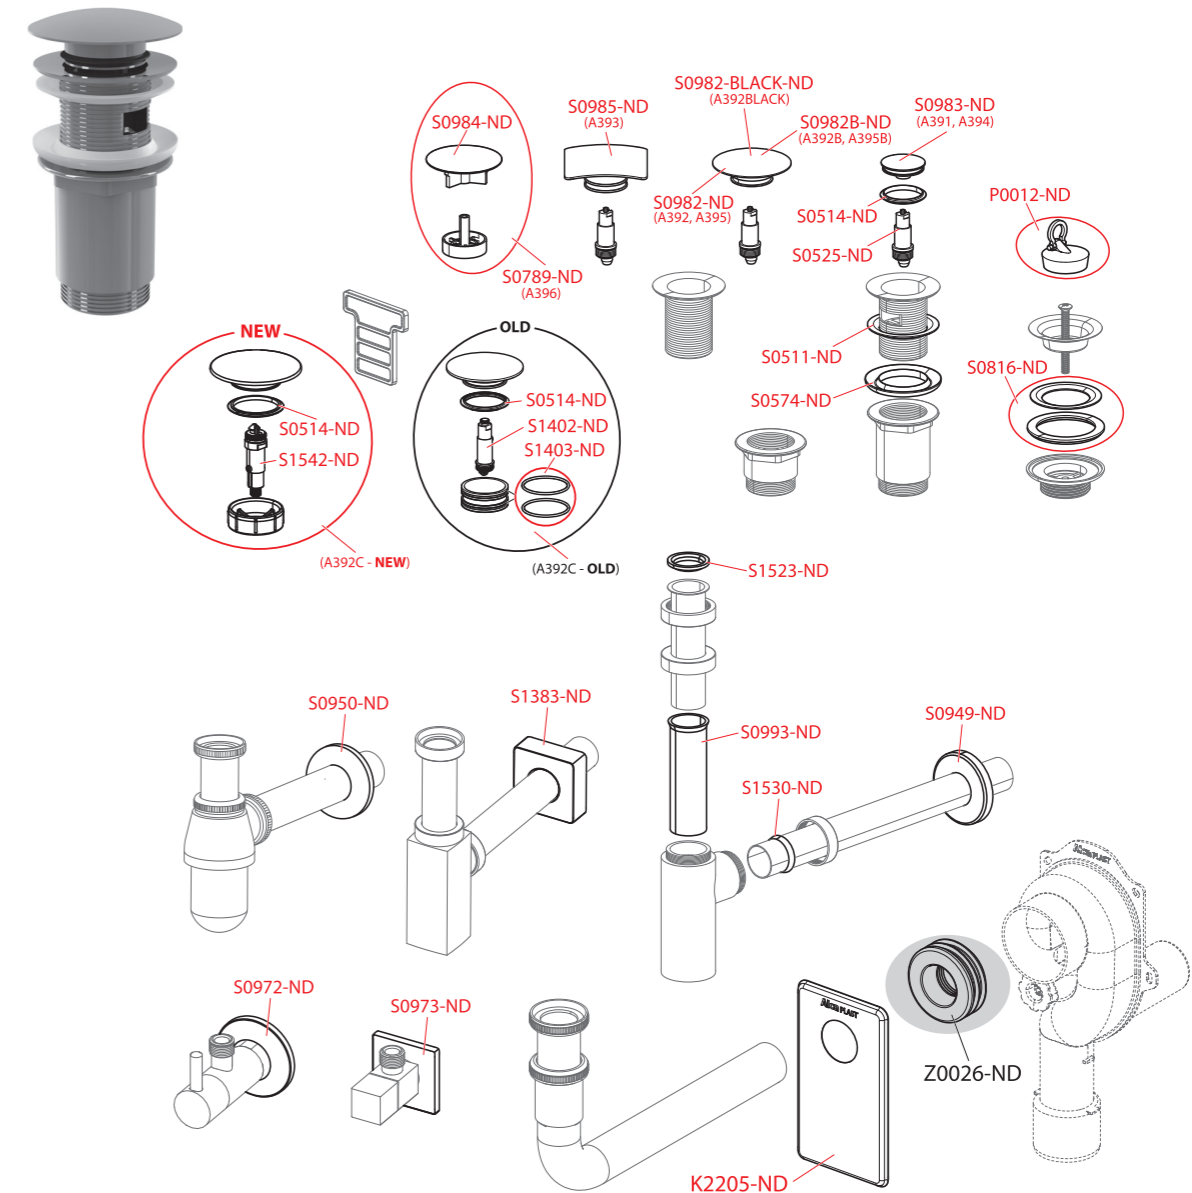

A39, A390, A391, A392, A392ANTIC, A392B, A392BLACK, A392C, A393, A394, A395, A395B, A396, A400, A400B, A401, A402, A403, A431, A432, A437, A438, A439, A4000, A4000B, A4320, ARV001, ARV002

Order number	Description	Price
K2205-ND	Stainless steel cover for A438	3,90 €
P0012-ND	PVC plug 5/4" (washbasin traps)	0,50 €
S0017-ND	Sealings 39x28x2 (washbasin traps)	0,36 €
S0511-ND	Upper sealing for washbasing outlet CLICK/CLACK	0,70 €
S0513-ND	Sealing under plug for bath trap CLICK/CLACK	0,65 €
S0514-ND	Seal under plug for CLICK/CLACK waste outlet	0,65 €
S0525-ND	CLICK/CLACK mechanism	2,80 €
S0574-ND	Shaped bottom sealing for washbasin outlet CLICK/CLACK	0,65 €
S0816-ND	Sealing set for A439	1,50 €
S0949-ND	Rosette for A400	2,25 €
S0950-ND	Rosette for A431	1,75 €
S0972-ND	Rosette for ARV001	1,95 €
S0973-ND	Rosette for ARV002	2,32 €

Order number	Description	Price
S0982-BLACK-ND	Plug CLICK/CLACK A392BLACK	22,68 €
S0982-ND	Plug CLICK/CLACK A392, A395	6,67 €
S0982B-ND	Plug CLICK/CLACK A392, A395 white	19,80 €
S0983-ND	Plug CLICK/CLACK A391, A394	5,52 €
S0984-ND	Plug CLICK/CLACK A396	6,90 €
S0985-ND	Plug CLICK/CLACK A393	8,28 €
S0993-ND	Odour trap A400 plastic pipe	0,75 €
S1383-ND	Rosette for A401	2,25 €
S1402-ND	CLICK/CLACK mechanism for A392C, A504CKM, A507CKM with top cleaning	2,80 €
S1403-ND	O-ring for A392C washbasin outlet CLICK/CLACK 5/4" metal, large, 2 pcs	1,30 €
S1523-ND	Shaped sealing for metal washbasin traps	1,00 €
S1530-ND	Conical sealing for metal wash basin traps	0,95 €
S1542-ND	CLICK/CLACK mechanism for A392C, A504CKM, A507CKM, A465C-50 with top cleaning	3,90 €