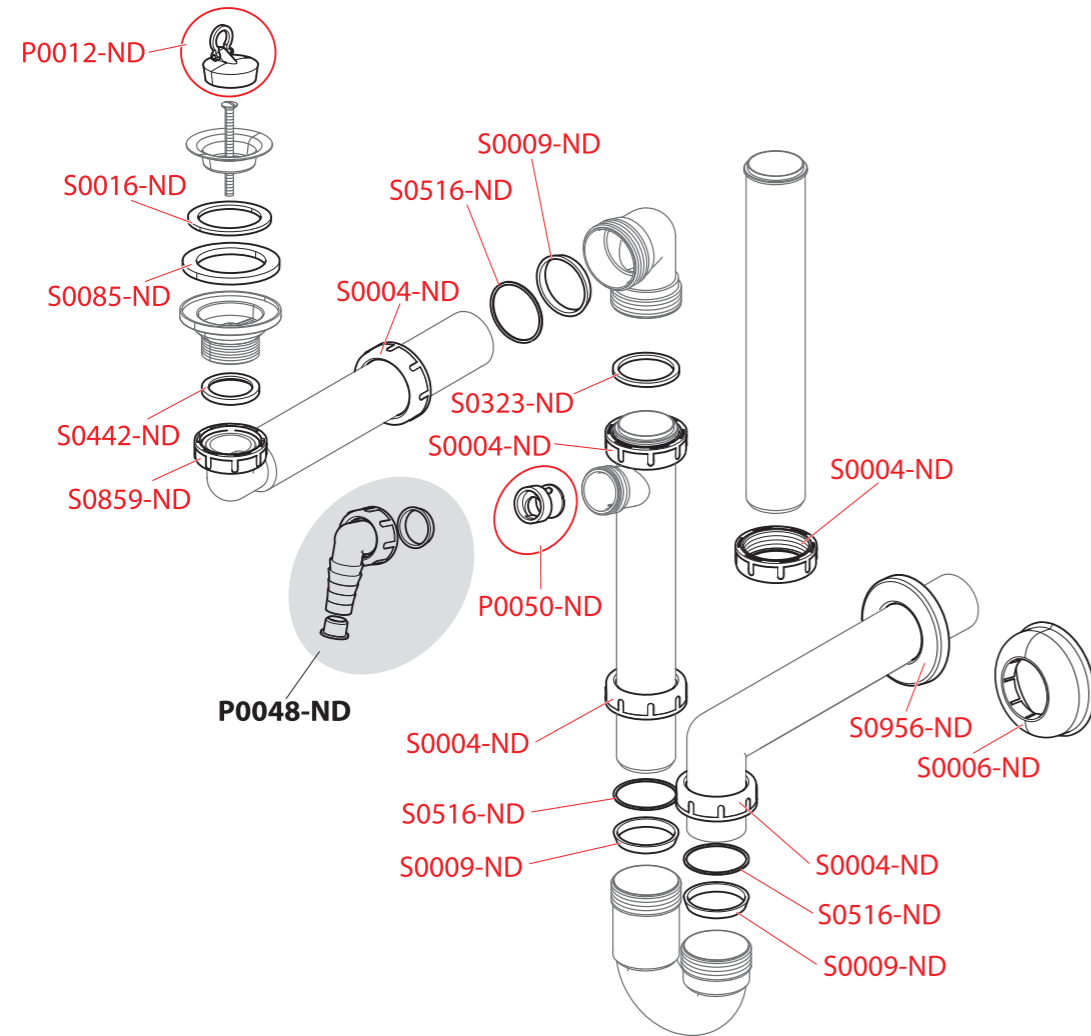

A413, A434, A872P

Order number	Description	Price
P0012-ND	PVC plug 5/4" (washbasin traps)	0,50 €
P0050-ND	Washer + flap	1,10 €
S0004-ND	Nut G1 1/2" (bath, shower, washbasin traps)	0,45 €
S0006-ND	Cover DN40	0,75 €
S0009-ND	Conical sealing 44x39x5 (bath, shower, wash-basin and sink traps)	0,50 €
S0016-ND	Sealing 60x45.5x2 (washbasin traps)	0,36 €

Order number	Description	Price
S0085-ND	Sealing 70x50x6 (bath traps, shower traps A461, A462, wash-basin and sink traps)	0,50 €
S0168-ND	Cover DN50 (sink traps)	0,75 €
S0323-ND	Sealing 45x37x3	0,40 €
S0442-ND	Sealing 39x30x4	0,40 €
S0516-ND	Friction ring DN40	0,45 €
S0859-ND	Nut G1 1/4" high	0,55 €
S0956-ND	Rosette DN40	0,75 €