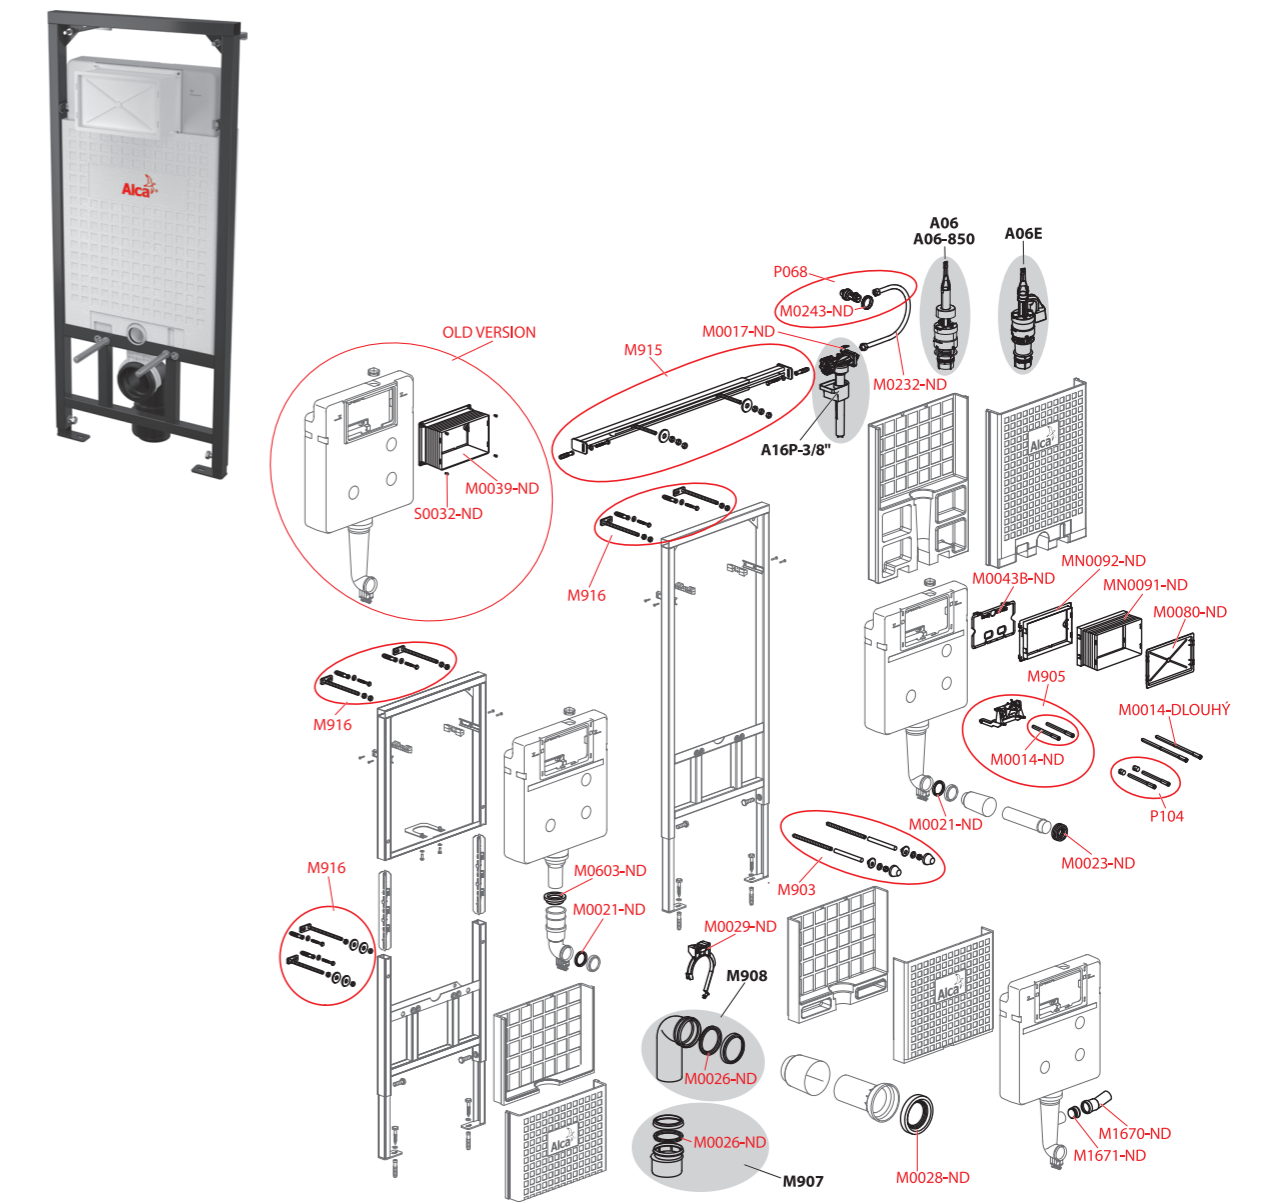

A101/850, A102/850, A101/1000, A101/1200, A102/1000, A102/1200, A101/1200D, A101/1200E, A101/1200V, A102/1200E, A102/1200V

Order number	Description	Price
M0014-DLOUHÝ	Mechanism screw A100 extended, 2 pcs	3,60 €
M0014-ND	Mechanism screw, 2 pcs	0,75 €
M0017-ND	Inlet fill valve bracket	0,40 €
M0021-ND	Inlet sealing (WC modules)	0,90 €
M0023-ND	Wrapping seal 45x58x25 (WC modules)	1,10 €
M0026-ND	Waste sealing (WC modules)	1,65 €
M0028-ND	Coupler sealing	3,60 €
M0029-ND	Waste pipe holder	1,95 €
M0039-ND	Sleeve	1,75 €
M0043B-ND	Inner plate	1,00 €
M0080-ND	Sleeve lid	1,40 €
M0232-ND	Pipe flexi nylon 3/8"-3/8"x400	2,35 €
M0243-ND	Nut for angle valve bracket	0,55 €

Order number	Description	Price
M0603-ND	Cuff	1,40 €
M1670-ND	HT elbow 40/15	1,65 €
M1671-ND	Opening cover	1,00 €
M903	Threaded rods + accessories	3,90 €
M905	Complete mechanism	3,35 €
M915	Traverse complete	28,01 €
M916	Fixation set	10,25 €
MN0091-ND	Frame sleeve	1,75 €
MN0092-ND	Frame for WC module sleeve (range A)	1,10 €
P068	Angle valve with holder and nut, set	12,23 €
P104	Set for exchange of mechanism screws	0,80 €
S0032-ND	Screw into metal 4.2x16 DIN 7983 A2	0,12 €