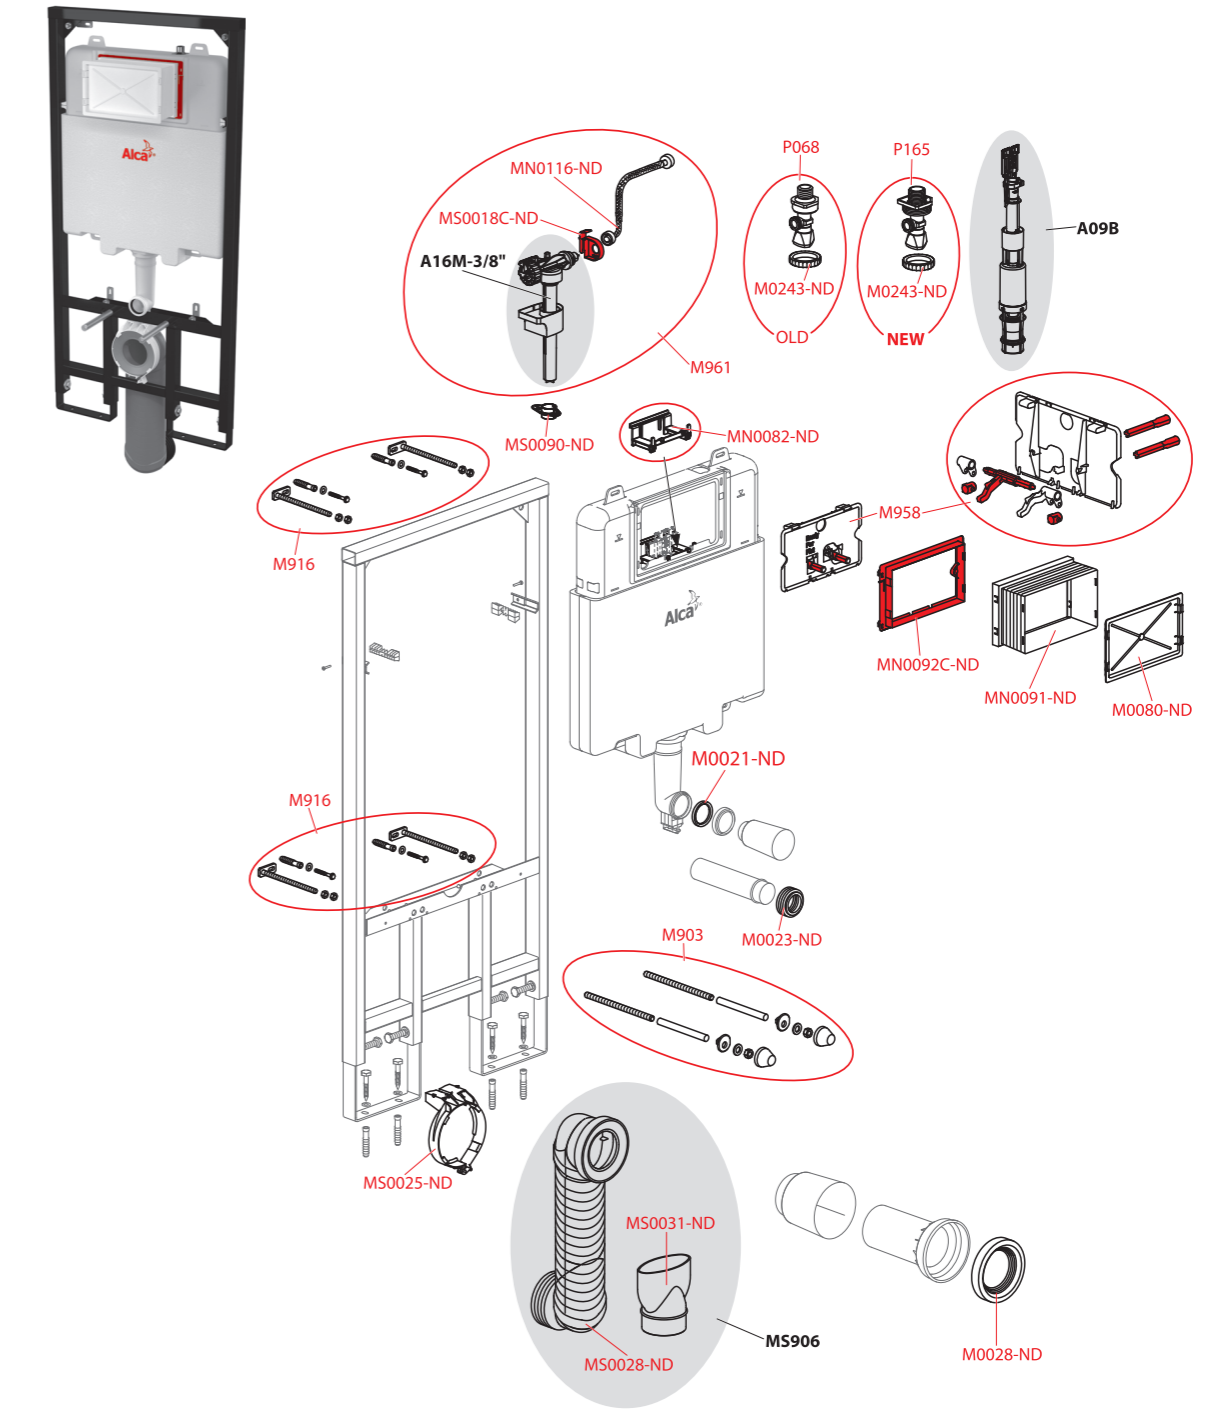

AM1101/1200

Order number	Description	Price
M0021-ND	Inlet sealing (WC modules)	0,90 €
M0023-ND	Wrapping seal 45x58x25 (WC modules)	1,10 €
M0028-ND	Coupler sealing	3,60 €
M0080-ND	Sleeve lid	1,40 €
M0243-ND	Nut for angle valve bracket	0,55 €
M903	Threaded rods + accessories	3,90 €
M916	Fixation set	10,25 €
M958	Cover with mechanism for WC modules Slim (range AM)	4,35 €
M961	Set for exchange of inlet fill valve and hose for WC module Slim AM	13,64 €
MN0082-ND	Spacer for WC cistern Slim	1,75 €
MN0091-ND	Frame sleeve	1,75 €
MN0092C-ND	Frame for WC module sleeve (range AM)	1,15 €

Order number	Description	Price
MN0116-ND	Pipe with O-ring for module Slim range AM	4,55 €
MS0018C-ND	Inlet fill valve bracket for modules Slim (range AM)	0,45 €
MS0025-ND	Waste pipe holder for modules Slim	1,95 €
MS0028-ND	Elbow Slim, bottom	4,50 €
MS0031-ND	Reduction SLIM	4,69 €
MS0090-ND	Spacer for inlet fill valve – Slim	0,80 €
P068	Angle valve with holder and nut, set	12,23 €
P165	Angle valve SCHELL with bracket and nut	12,23 €
S0030-ND	Sealing 80x49x2 (shower traps A46, A47B, A47CR)	0,50 €
S0036K-ND	Universal key for shower traps and inlet fill valves, metal	6,90 €
S0065-ND	Elbow DN40/50 – 45°	1,30 €