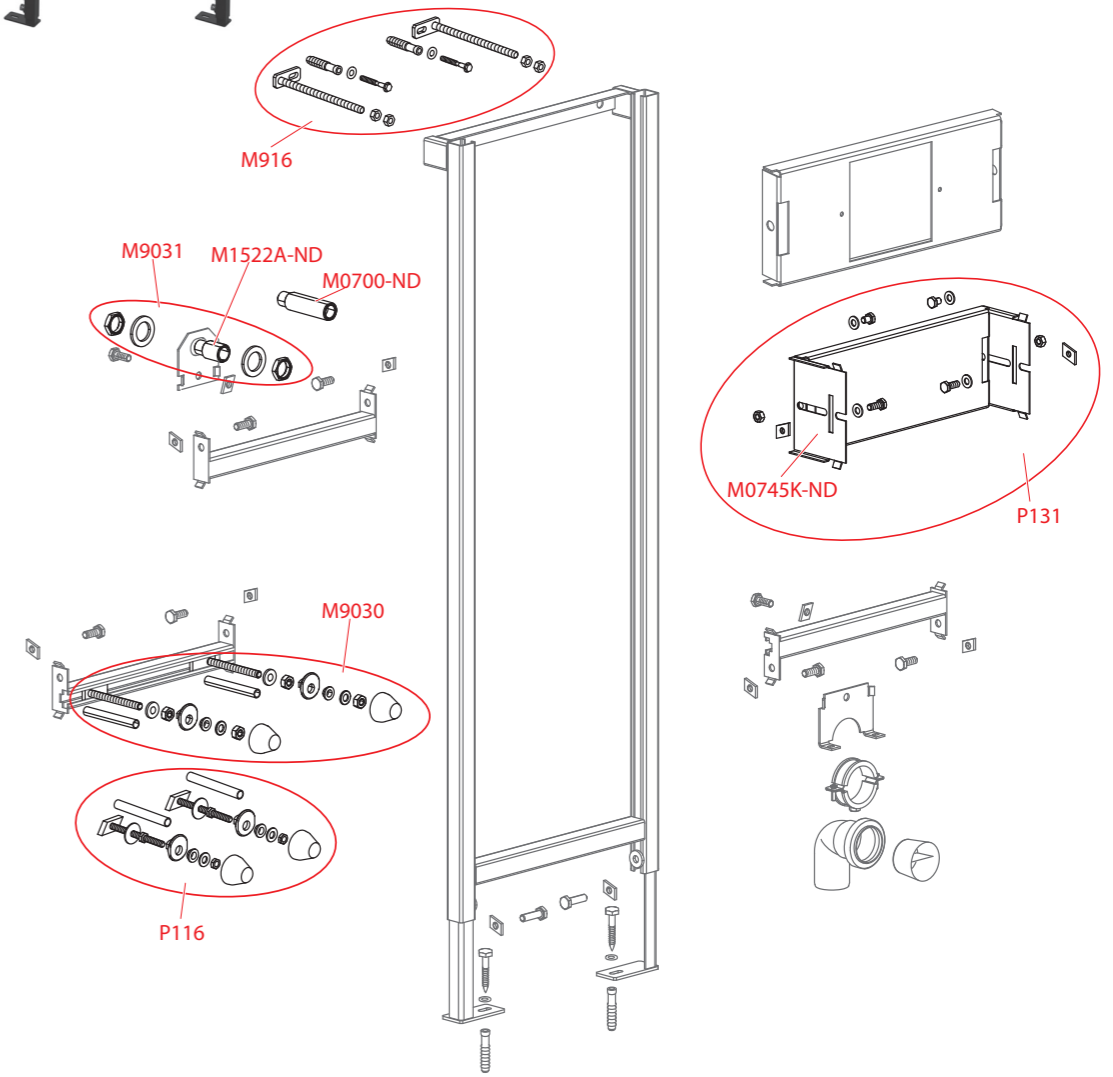

A107, A107S

Order number	Description	Price
M0700-ND	Reduction G3/4"-G1/2"	6,62 €
M1522A-ND	Reduction G3/4"-G1/2" - short	5,75 €
M9030	Threaded rods + accessories	3,90 €
M9031	Reduction - set	12,23 €
M916	Fixation set	10,25 €
P116	Supporting elements for urinal DN8	3,14 €
P131	Console for A107S	59,60 €