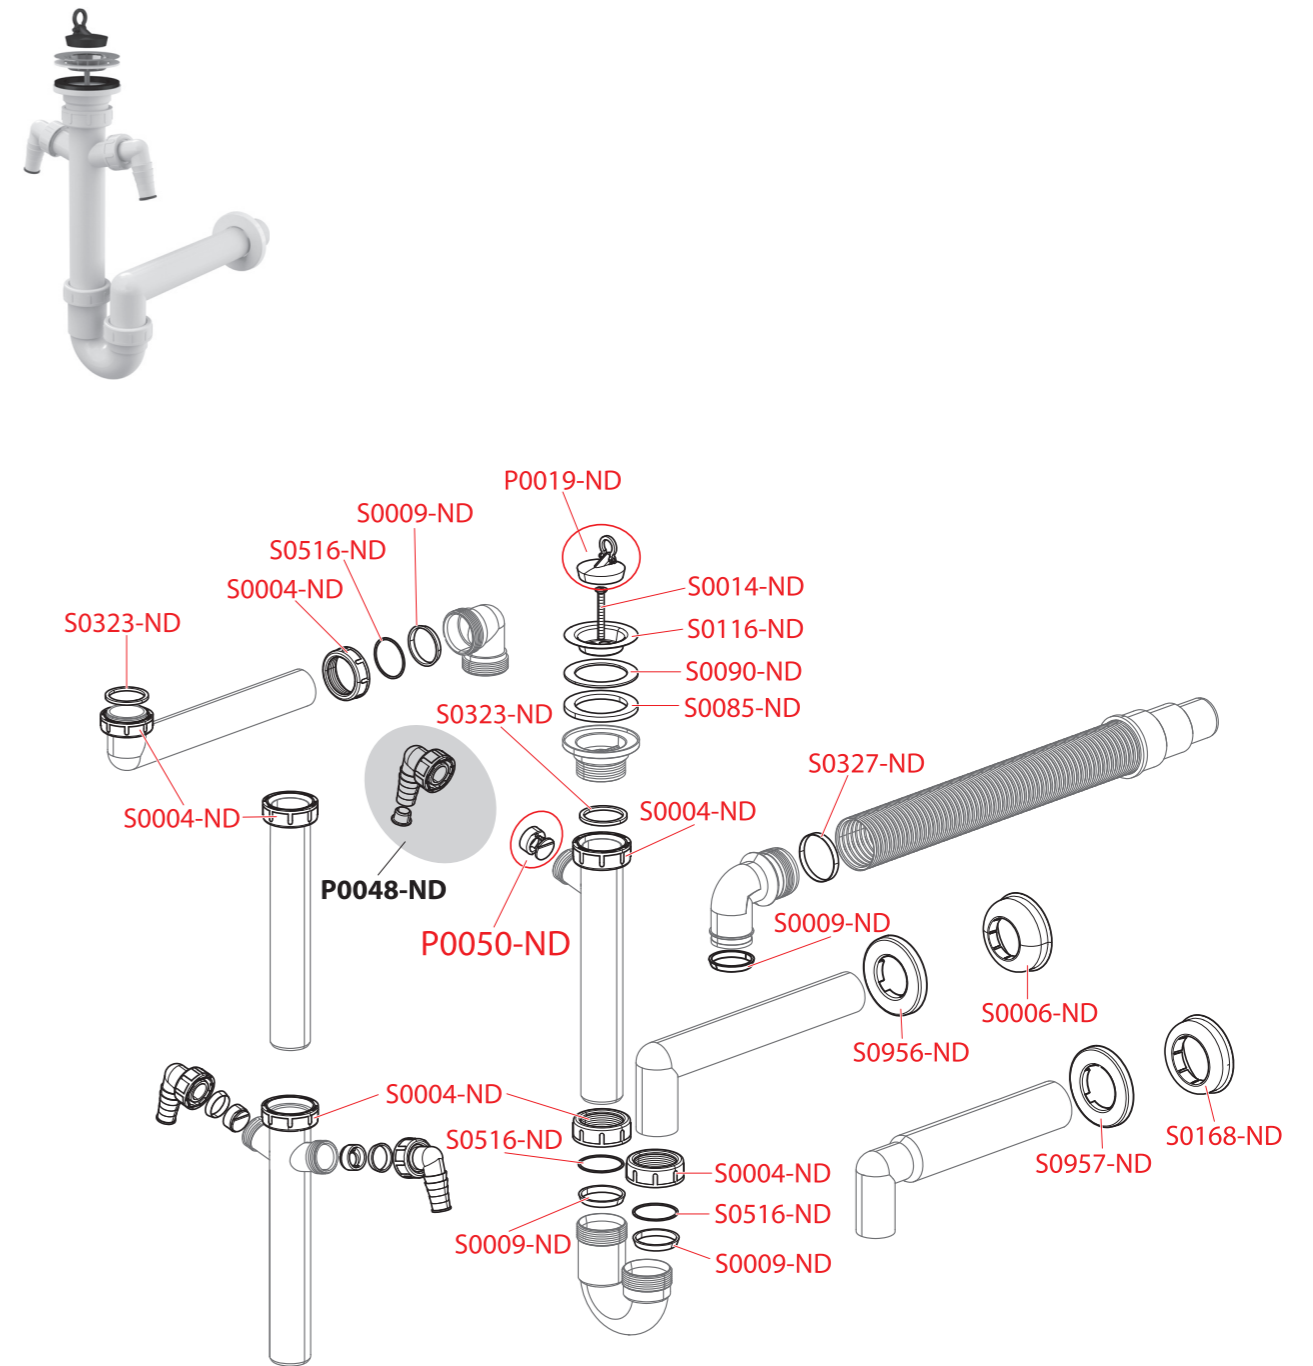

A80, A81, A82, A83, A84, A44M, A800, A810, A820, A830, A840, A870P

Order number	Description	Price
P0019-ND	PVC plug 6/4" (sink traps)	0,65 €
P0050-ND	Washer + flap	1,10 €
S0004-ND	Nut G1 1/2" (bath, shower, washbasin traps)	0,45 €
S0009-ND	Conical sealing 44x39x5 (bath, shower, wash-basin and sink traps)	0,50 €
S0014-ND	Screw M6x50 stainless steel	0,50 €
S0085-ND	Sealing 70x50x6 (bath traps, shower traps A461, A462, wash-basin and sink traps)	0,50 €
S0090-ND	Sealing 70x50x2 (shower traps A461, A462, A46, A47, sink traps)	0,50 €
S0116-ND	Grid DN70 stainless steel 6/4"	1,20 €
S0183-ND	Sealing 115x85x6 rubber (shower traps A48, A49B, A49CR, A49K)	1,00 €
S0316-ND	Screw 40 mm long	2,50 €

Order number	Description	Price
S0323-ND	Sealing 45x37x3	0,40 €
S0352-ND	Nut G2"	0,50 €
S0355-ND	O-ring 66x2,5 (sink traps)	0,45 €
S0381-ND	Reduction 50/40 white (sink traps)	0,65 €
S0384-ND	Grid complete DN115 for A37	7,68 €
S0388-ND	Waste outlet screw 32 mm	2,15 €
S0516-ND	Friction ring DN40	0,45 €
S0517-ND	Friction ring DN50	0,40 €
S0981-ND	Sealing for sink plug DN115	0,90 €
V0023-ND	Conical sealing 56x49x6	0,55 €

Order number	Description	Price
P0019-ND	PVC plug 6/4" (sink traps)	0,65 €
P0050-ND	Washer + flap	1,10 €
S0004-ND	Nut G1 1/2" (bath, shower, washbasin traps)	0,45 €
S0006-ND	Cover DN40	0,75 €
S0009-ND	Conical sealing 44x39x5 (bath, shower, wash-basin and sink traps)	0,50 €
S0014-ND	Screw M6x50 stainless steel	0,50 €
S0085-ND	Sealing 70x50x6 (bath traps, shower traps A461, A462, wash-basin and sink traps)	0,50 €
S0090-ND	Sealing 70x50x2 (shower traps A461, A462, A46, A47, sink traps)	0,50 €

Order number	Description	Price
S0116-ND	Grid DN70 stainless steel 6/4"	1,20 €
S0168-ND	Cover DN50 (sink traps)	0,75 €
S0323-ND	Sealing 45x37x3	0,40 €
S0327-ND	Sealing 43x27x1	0,36 €
S0516-ND	Friction ring DN40	0,45 €
S0956-ND	Rosette DN40	0,75 €
S0957-ND	Rosette DN50	0,75 €