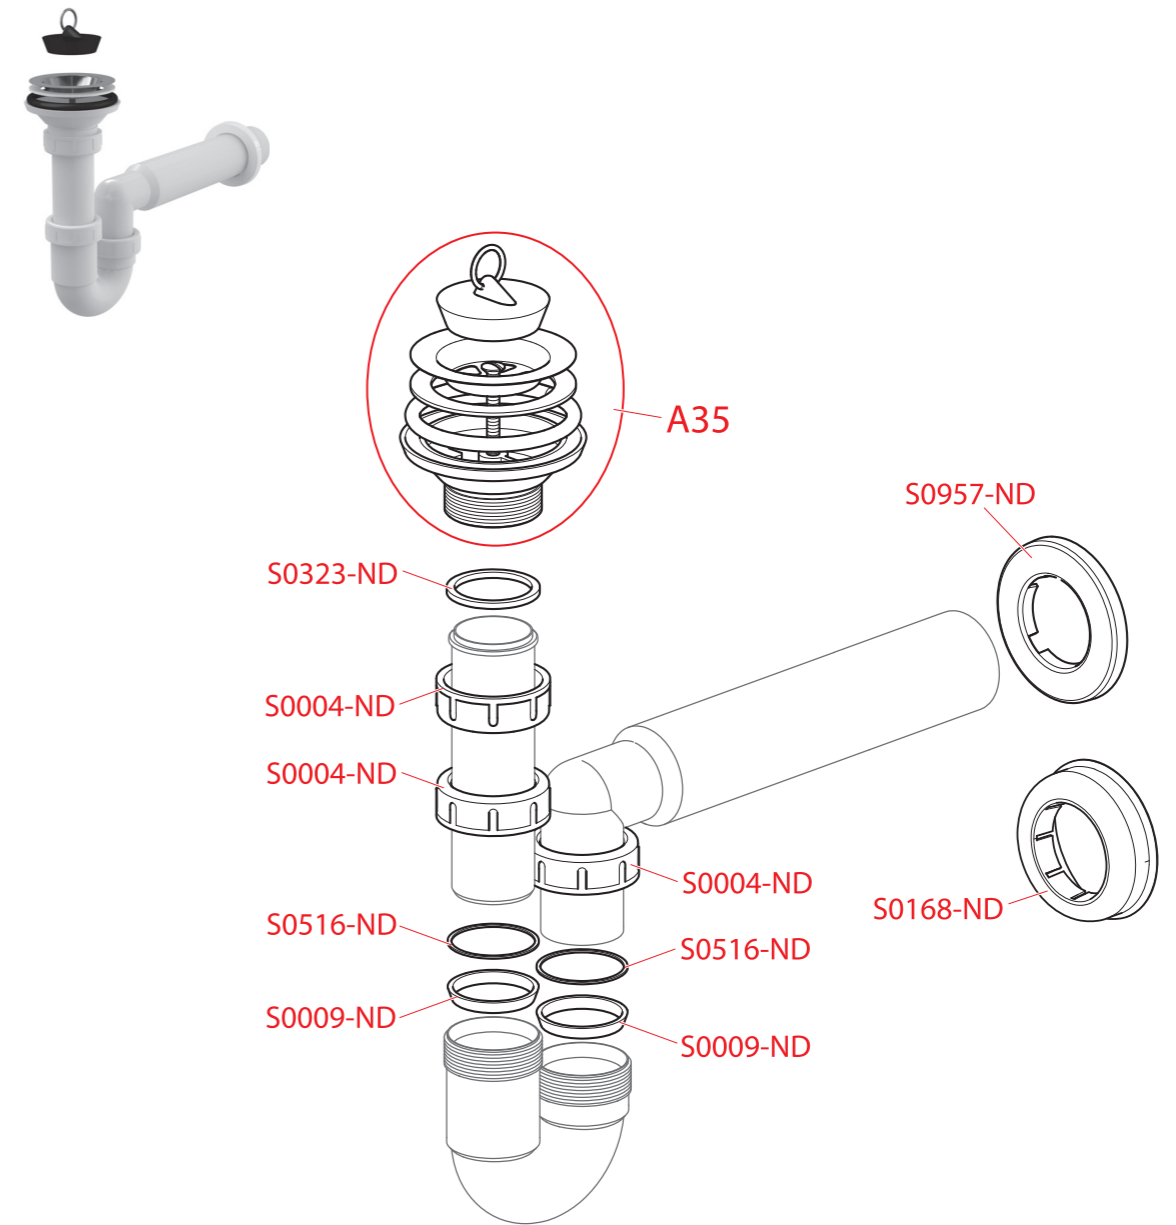

A464

Order number	Description	Price
P0019-ND	PVC plug 6/4" (sink traps)	0,65 €
P0050-ND	Washer + flap	1,10 €
S0004-ND	Nut G1 1/2" (bath, shower, washbasin traps)	0,45 €
S0005-L1000-ND	Pipe PVC DN40; L = 1000	0,75 €
S0009-ND	Conical sealing 44x39x5 (bath, shower, wash-basin and sink traps)	0,50 €
S0014-ND	Screw M6x50 stainless steel	0,50 €
S0015-ND	Sealing 60x50x6 (washbasin traps)	0,36 €
S0085-ND	Sealing 70x50x6 (bath traps, shower traps A461, A462, wash-basin and sink traps)	0,50 €
S0090-ND	Sealing 70x50x2 (shower traps A461, A462, A46, A47, sink traps)	0,50 €
S0116-ND	Grid DN70 stainless steel 6/4"	1,20 €
S0120-ND	Conical sealings 28x25x5 (wash-basin and sink traps)	0,55 €
S0121-ND	Nut G1"	0,50 €
S0183-ND	Sealing 115x85x6 rubber (shower traps A48, A49B, A49CR, A49K)	1,00 €

Order number	Description	Price
S0309-ND	Screw M6x80 stainless steel (washbasin traps)	0,50 €
S0316-ND	Screw 40 mm long	2,50 €
S0323-ND	Sealing 45x37x3	0,40 €
S0352-ND	Nut G2"	0,50 €
S0355-ND	O-ring 66x2,5 (sink traps)	0,45 €
S0365-ND	Grid 6/4" plastic	0,45 €
S0379-ND	Overflow for sink outlet	0,85 €
S0381-ND	Reduction 50/40 white (sink traps)	0,65 €
S0384-ND	Grid complete DN115 for A37	7,68 €
S0385-ND	Grid complete DN115 for A38	7,68 €
S0388-ND	Waste outlet screw 32 mm	2,15 €
S0516-ND	Friction ring DN40	0,45 €
S0517-ND	Friction ring DN50	0,40 €
S0981-ND	Sealing for sink plug DN115	0,90 €
V0023-ND	Conical sealing 56x49x6	0,55 €

Order number	Description	Price
A35	Sink waste outlet 6/4" with stainless steel grid DN80	2,40 €
S0004-ND	Nut G1 1/2" (bath, shower, washbasin traps)	0,45 €
S0009-ND	Conical sealing 44x39x5 (bath, shower, wash-basin and sink traps)	0,50 €
S0168-ND	Cover DN50 (sink traps)	0,75 €
S0323-ND	Sealing 45x37x3	0,40 €
S0516-ND	Friction ring DN40	0,45 €
S0957-ND	Rosette DN50	0,75 €