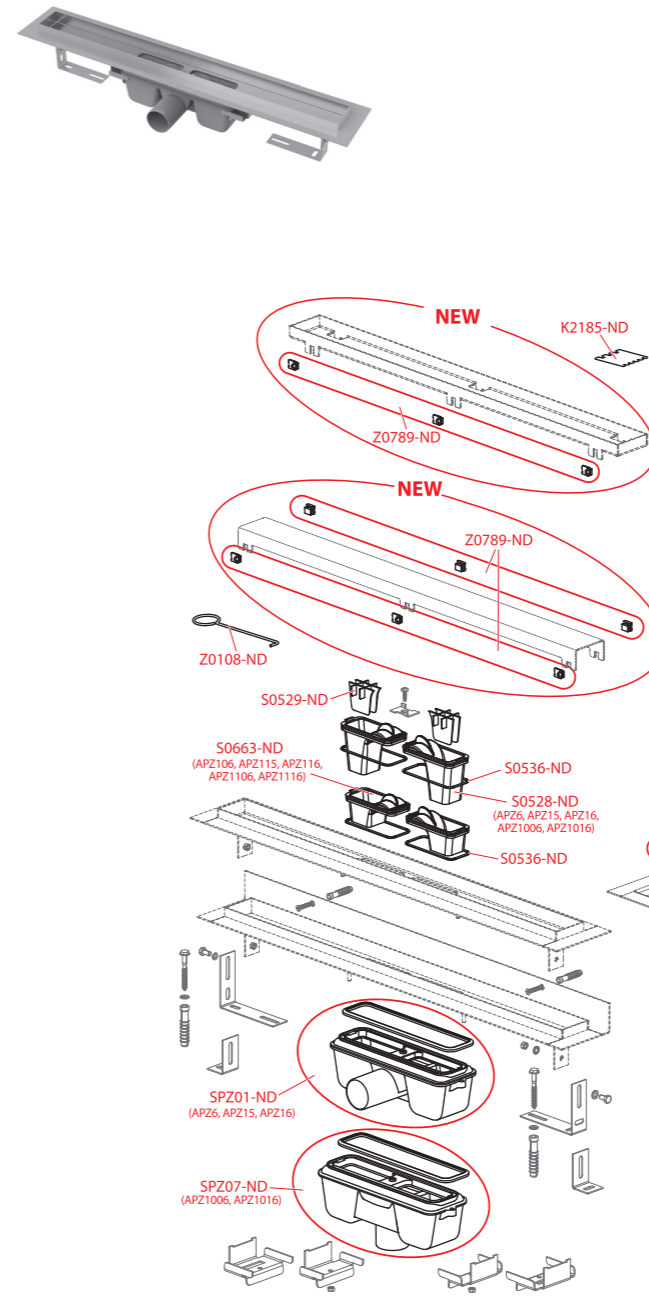

APZ6 Professional, APZ1006 Professional, APZ106 Professional Low, APZ1106 Professional Low

Order number	Description	Price
K2185-ND	Iron comb FLOOR	1,25 €
S0528-ND	Odour trap SPZ for stainless steel shower drains	1,00 €
S0529-ND	Strainer SPZ	0,85 €
S0536-ND	O-ring 75x2,5	0,65 €
S0663-ND	Odour trap SPZ low	1,00 €
SPZ01-ND	Trap for shower drain	25,20 €
SPZ03-ND	Trap for shower drain low, side	25,20 €