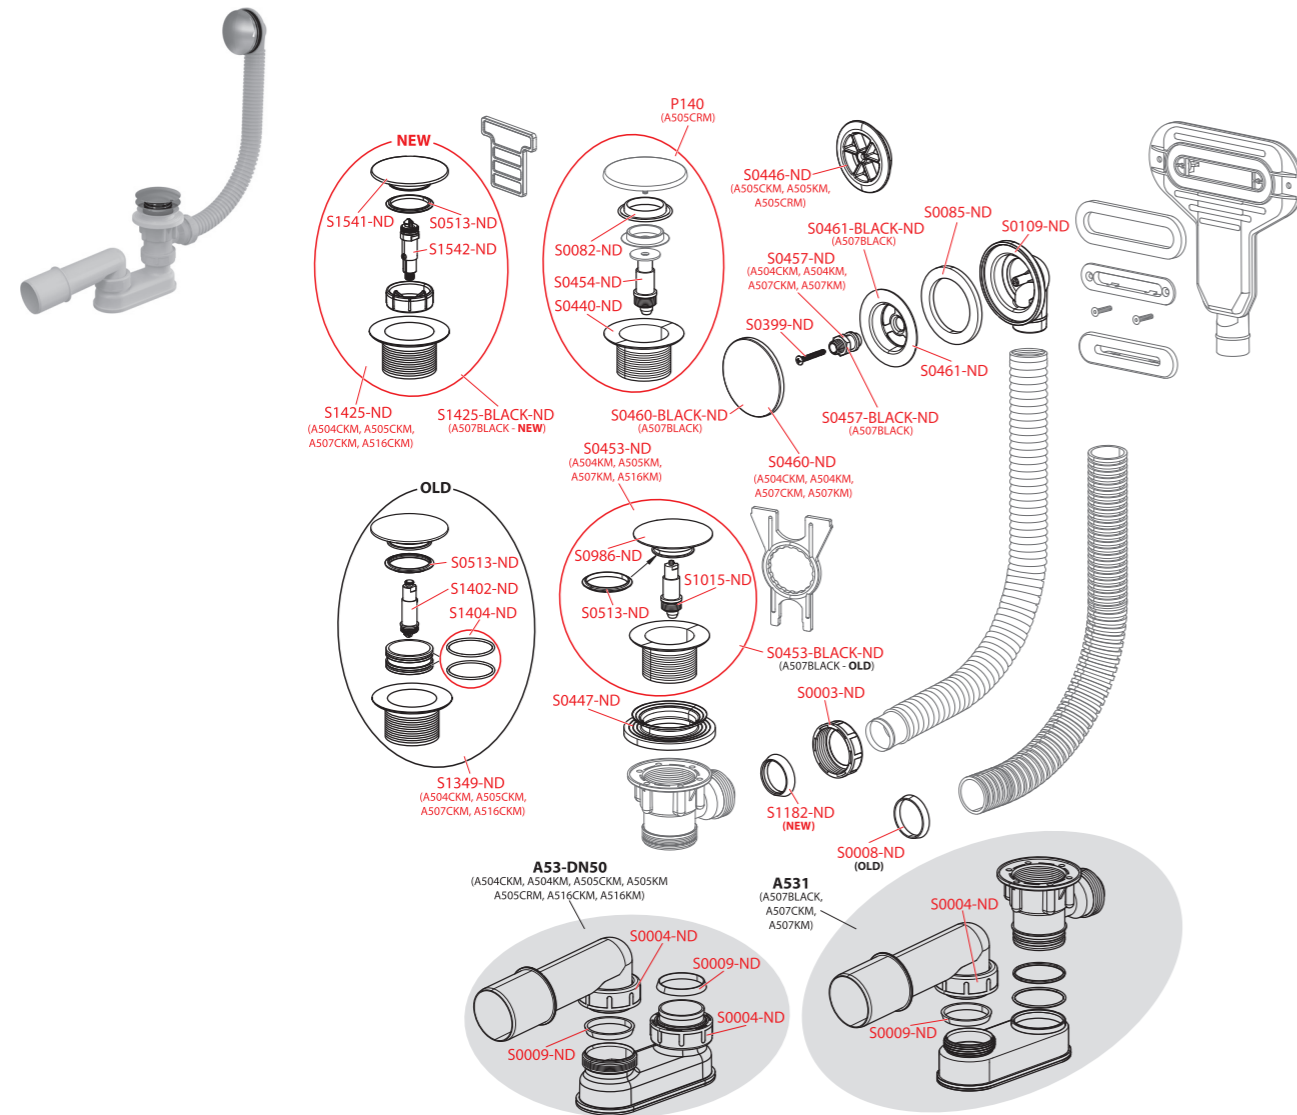

A504, A505, A507, A516

Order number	Description	Price
P0039-ND	Large plug complete, chrome (bath traps A54CRM, A56KM, A55KM)	5,11 €
P140	Waste outlet CLICK/CLAK 6/4" complete, plastic	7,50 €
S0003-ND	Nut G1 1/4"	0,36 €
S0004-ND	Nut G1 1/2" (bath, shower, washbasin traps)	0,45 €
S0008-ND	Conical sealing 37x31x5 (bath and shower traps)	0,35 €
S0009-ND	Conical sealing 44x39x5 (bath, shower, wash-basin and sink traps)	0,50 €
S0082-ND	Bath plug sealing	0,50 €
S0085-ND	Sealing 70x50x6 (bath traps, shower traps A461, A462, wash-basin and sink traps)	0,50 €
S0109-ND	Overflow	1,40 €
S0399-ND	Screw 4,2x32 DIN 7983 A2 stainless steel	0,50 €
S0440-ND	Grid CLICK/CLACK	3,00 €
S0446-ND	Overflow grid CLICK/CLACK chrome	2,15 €
S0447-ND	Shaped sealing white (A503KM, A506KM)	1,10 €
S0453-BLACK-ND	Waste outlet CLICK/CLAK 6/4" complete, metal, BLACK	44,00 €
S0453-ND	Waste outlet CLICK/CLAK 6/4" complete, metal	11,00 €
S0454-ND	CLICK/CLACK mechanism plastic	3,90 €
S0457-BLACK-ND	Overflow cover screw CLICK/CLACK - metal BLACK	7,68 €
S0457-ND	Overflow cover screw CLICK/CLACK - metal	1,95 €

Order number	Description	Price
S0458-ND	Overflow cover screw CLICK/CLACK - metal	1,95 €
S0460-BLACK-ND	Overflow cover CLICK/CLACK - BLACK metal	27,04 €
S0460-ND	Overflow cover CLICK/CLACK - metal	4,88 €
S0461-BLACK-ND	Overflow grid cover CLICK/CLACK - metal BLACK	15,40 €
S0461-ND	Overflow grid cover CLICK/CLACK - metal	3,85 €
S0513-ND	Sealing under plug for bath trap CLICK/CLACK	0,65 €
S0986-ND	Plug CLICK/CLACK 6/4" for bath and shower traps	8,74 €
S1015-ND	CLICK/CLACK mechanism	2,80 €
S1182-ND	Conical sealing 38x30x7	0,65 €
S1349-ND	Bathtub outlet CLICK/CLACK 6/4" complete metal with top cleaning CLICK/CLACK mechanism for A392C, A504CKM, A507CKM with top cleaning	13,40 €
S1402-ND	O-ring for A504CKM, A507CKM bath trap CLICK/CLACK 6/4", metal, large, 2 pcs	2,80 €
S1404-ND	CLICK/CLACK mechanism for A392C, A504CKM, A507CKM, A465C-50 with top cleaning	1,30 €
S1425-BLACK-ND	Waste outlet CLICK/CLACK 6/4" complete metal BLACK	44,00 €
S1425-ND	Bathtub outlet CLICK/CLACK 6/4" plastic insert	13,40 €
S1541-ND	Plug CLICK/CLACK 6/4" metal	8,74 €
S1542-ND	CLICK/CLACK mechanism for A392C, A504CKM, A507CKM, A465C-50 with top cleaning	3,90 €