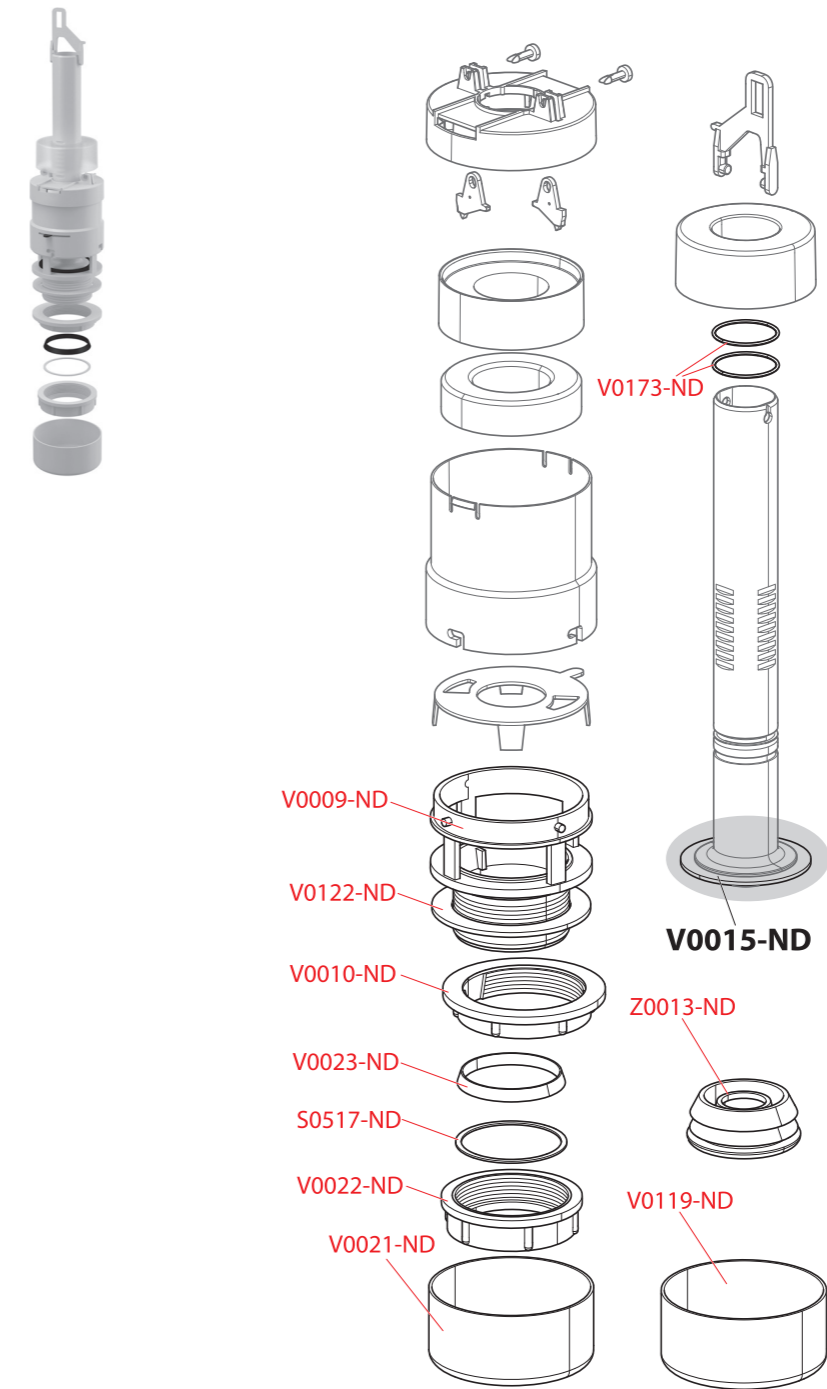

A07

Order number	Description	Price
S0517-ND	Friction ring DN50	0,40 €
V0009-ND	Waste outlet	2,20 €
V0010-ND	Waste outlet nut TR 60x3	1,00 €
V0021-ND	Flush valve outlet cover	0,35 €
V0022-ND	Flush valve outlet nut	0,70 €
V0023-ND	Conical sealing 56x49x6	0,55 €
V0119-ND	Outlet cover DN35	0,50 €
V0122-ND	Sealing 80x60x2.5 (flush valves A02, A03, A03A, A07)	0,45 €
V0173-ND	O-ring 29x2,5	0,40 €
Z0013-ND	Wrapping seal DN50/32 white	1,10 €