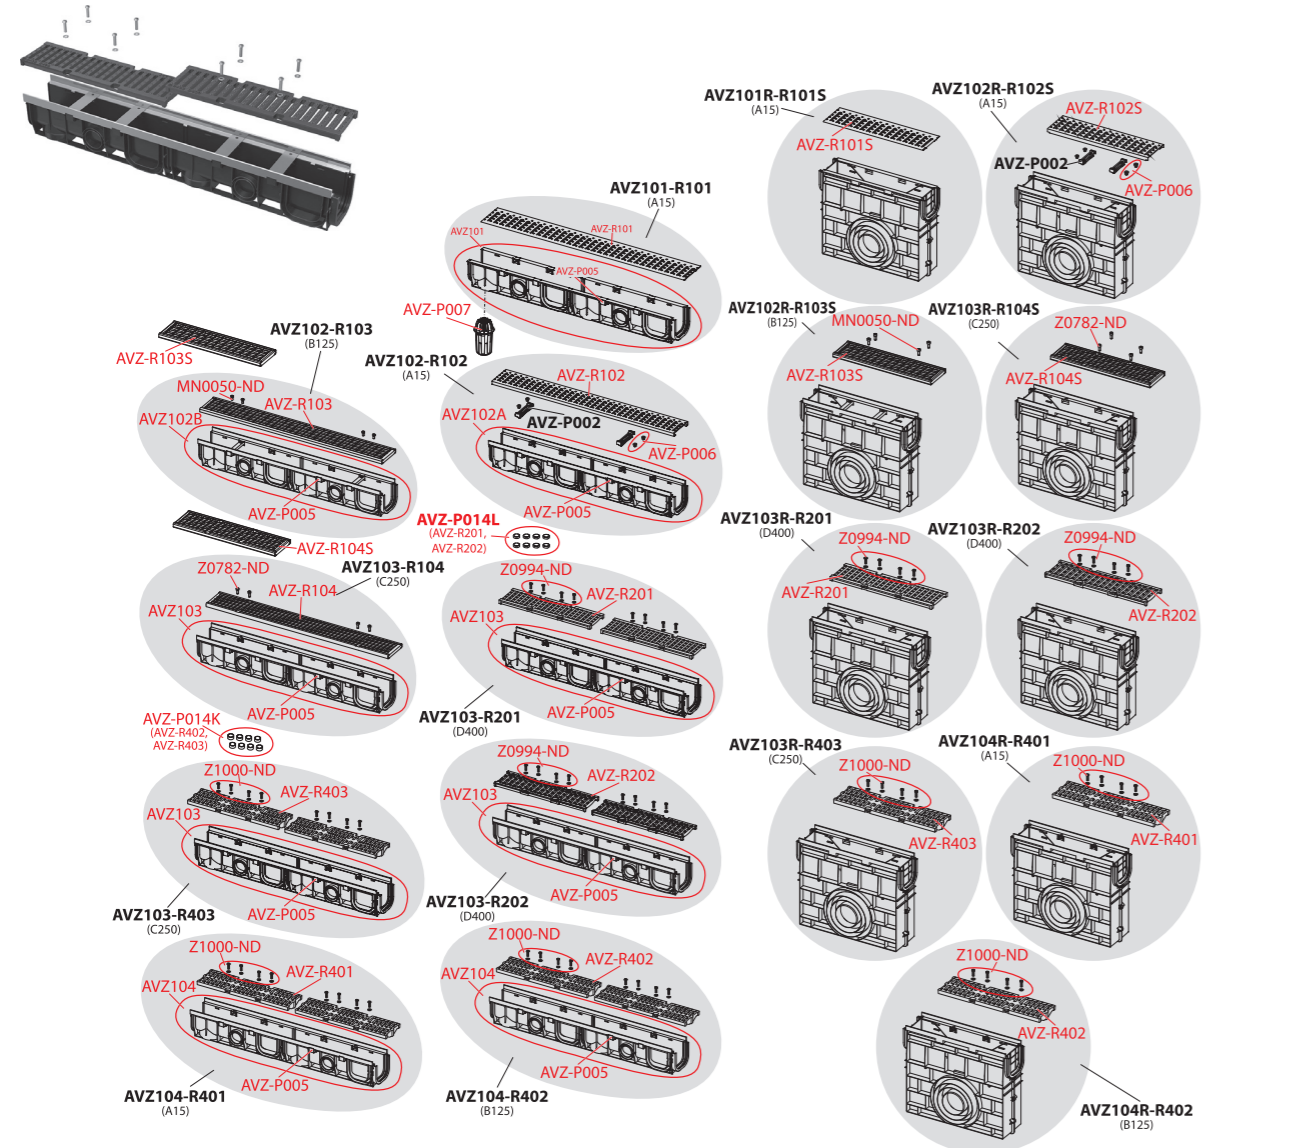

AVZ101-R101, AVZ102-R102, AVZ102-R103, AVZ103-R104, AVZ103-R201, AVZ103-R202, AVZ103-R403, AVZ104-R401, AVZ104-R402, AVZ103R-R201, AVZ103R-R202, AVZ103R-R403, AVZ104R-R401, AVZ104R-R402, AVZ101R-R101S, AVZ102R-R102S, AVZ102R-R103S, AVZ103R-R104S

Order number	Description	Price
AVZ-P005	Cover on mounting holes	0,75 €
AVZ-P006	Grid fixation pins for drain channel AVZ102-R102	0,40 €
AVZ-P007	Odour trap for outdoor drains	10,25 €
AVZ-P014K	Screw covers for composite grids (8 pcs)	4,50 €
AVZ-P014L	Screw covers for cast iron grids (8 pcs)	4,50 €
AVZ-R101	Grating for outdoor drain AVZ101 galvanized "T" profile A15	7,45 €
AVZ-R102	Grating for outdoor drain AVZ102 galvanized "C" profile A15	6,62 €
AVZ-R103	Grating for outdoor drain AVZ103 welded and galvanized B125	49,44 €
AVZ-R103S	Grating for outdoor drain AVZ102 galvanized (0,5 m)	33,60 €
AVZ-R104	Grating for outdoor drain AVZ104 welded and galvanized C250	60,16 €
AVZ-R104S	Grating for outdoor drain AVZ103 galvanized (0,5 m)	41,16 €
AVZ-R201	Grating for outdoor drain AVZ103 cast iron D400	28,80 €
AVZ-R202	Grating for outdoor drain AVZ103 cast iron C250	22,68 €

Order number	Description	Price
AVZ-R401	Grating for outdoor drain AVZ104 plastic A15	6,62 €
AVZ-R402	Grating for outdoor drain AVZ104 composite B125	19,80 €
AVZ-R403	Grating for outdoor drain AVZ103 composite C250	25,20 €
AVZ101	Outdoor drain channel 100 mm without frame	12,32 €
AVZ102A	Outdoor drain channel 100 mm with plastic frame	15,40 €
AVZ102B	Outdoor drain channel 100 mm with plastic frame and locks	17,60 €
AVZ103	Outdoor drain channel 100 mm with galvanized frame	26,88 €
AVZ104	Outdoor drain channel 100 mm with plastic frame	17,60 €
MN0050-ND	Screw M8x16	0,50 €
Z0782-ND	Screw M8x20	0,60 €
Z0994-ND	Screw M8x30 DIN 7984 A2 - 4 pcs	2,00 €
Z1000-ND	Screw M8x25 DIN 912 allen key A2 - 4 pcs	1,75 €

AVZ101-R121, AVZ101-R122, AVZ101-R123, AVZ101-R124, AVZ101-R321, AVZ101-R322, AVZ101-R323, AVZ101-R324, AVZ101R-R121R, AVZ101R-R122R, AVZ101R-R123R, AVZ101R-R124R, AVZ101R-R321R, AVZ101R-R322R, AVZ101R-R323R, AVZ101R-R324R, AVZ101S-R121R, AVZ101S-R122R, AVZ101S-R123R, AVZ101S-R124R, AVZ101S-R321R, AVZ101S-R322R, AVZ101S-R323R, AVZ101S-R324R