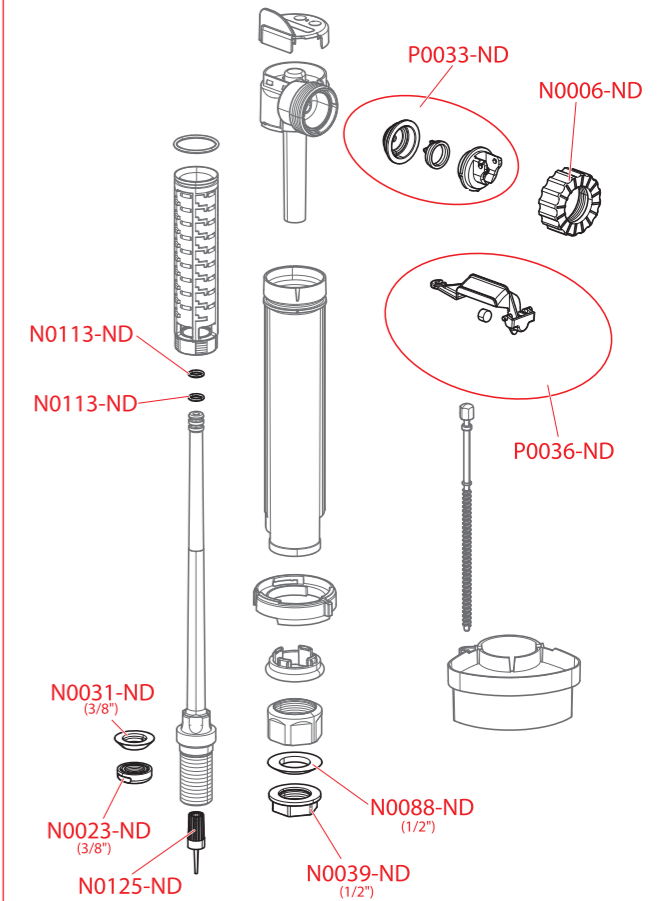

A11, A13, CH11, CH11P

A12, A14

A15, A16

A17, A18

Order number	Description	Price
N0016-ND	Nut G1/2" white	0,70 €
N0023-ND	Nut G3/8 white	0,70 €
N0031-ND	Conical sealing 30x16,5x3 (fill valve A18, A17, A12, A14-3/8")	0,35 €
N0088-ND	Conical sealing 36x20,5x4	0,35 €
N0125-ND	Strainer for inlet fill valve universal	0,36 €
P0003-ND	Lever + Block (inlet fill valves A11, A12, A14)	0,35 €
P0034-ND	Washer + spigot + membrane	1,35 €