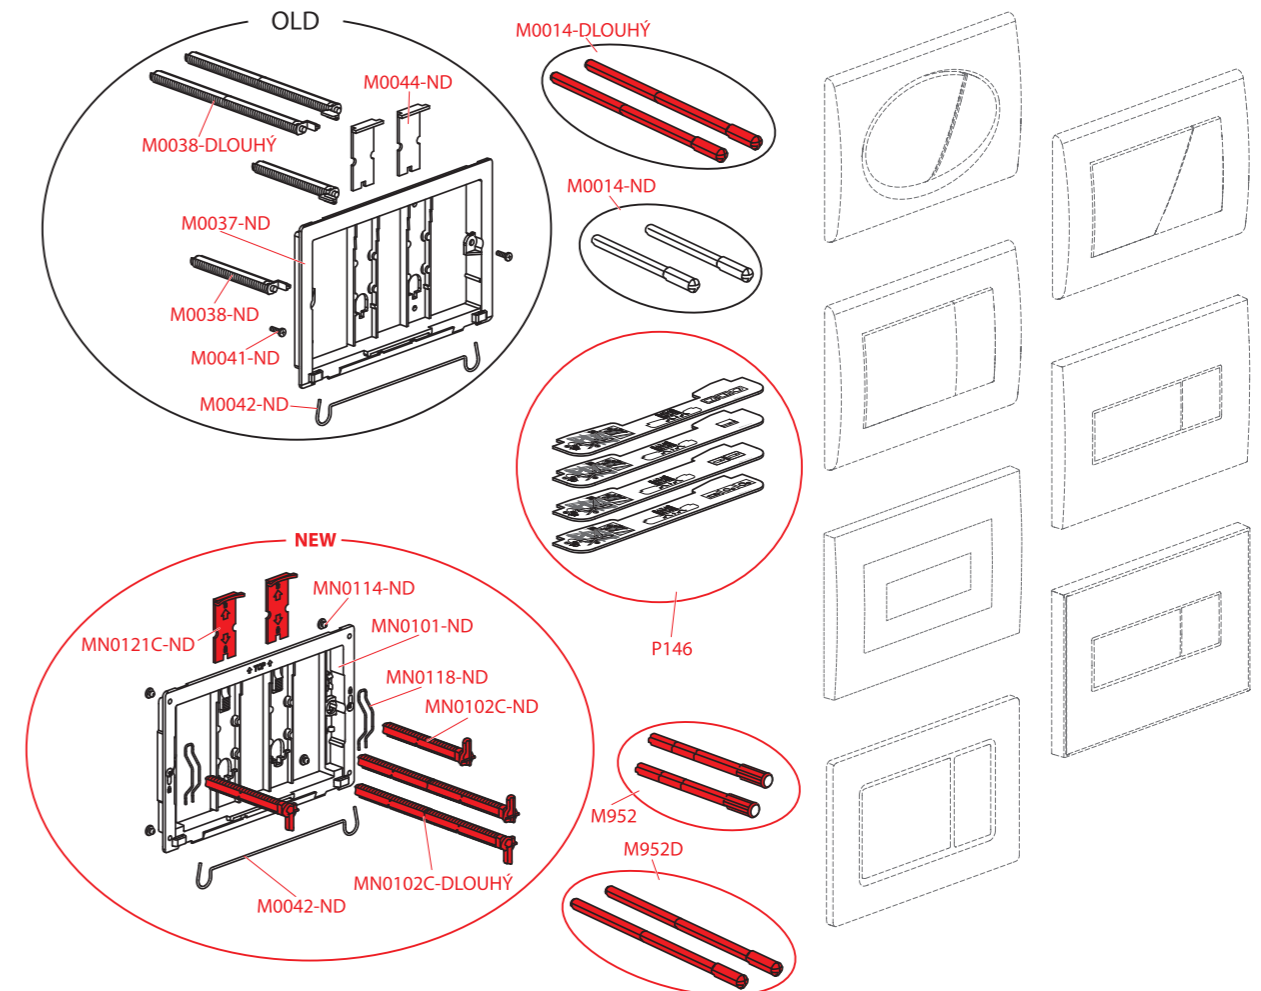

M70–M75, M170–M175, M270–M275, M370–M375, M470–M475, M1370–M1375

Order number	Description	Price
M0014-DLOUHÝ	Mechanism screw A100 extended, 2 pcs	3,60 €
M0014-ND	Mechanism screw, 2 pcs	0,75 €
M0037-ND	Flush plate frame	2,20 €
M0038-DLOUHÝ	Flush plate frame screw extended 2 pcs	3,90 €
M0038-ND	Flush plate frame screw	0,60 €
M0041-ND	Screw into metal 3.5x13 DIN 7981 C A2	0,65 €
M0042-ND	Flush plate frame spring	0,65 €
M0044-ND	Stopper	0,45 €
M952	Mechanism screw AM, 2 pcs	0,75 €
M952D	Mechanism screw extended AM, 2 pcs	3,60 €
MN0101-ND	Flush plate frame	2,45 €
MN0102C-DLOUHÝ	Flush plate frame screw extended 1 pc	1,80 €
MN0102C-ND	Flush plate frame screw	0,85 €
MN0114-ND	Flush plate frame pods 4 pcs	0,75 €
MN0118-ND	Flush plate screw spring	0,70 €
MN0121C-ND	Stopper	0,50 €
P146	Template for correct flush plate setup	2,00 €