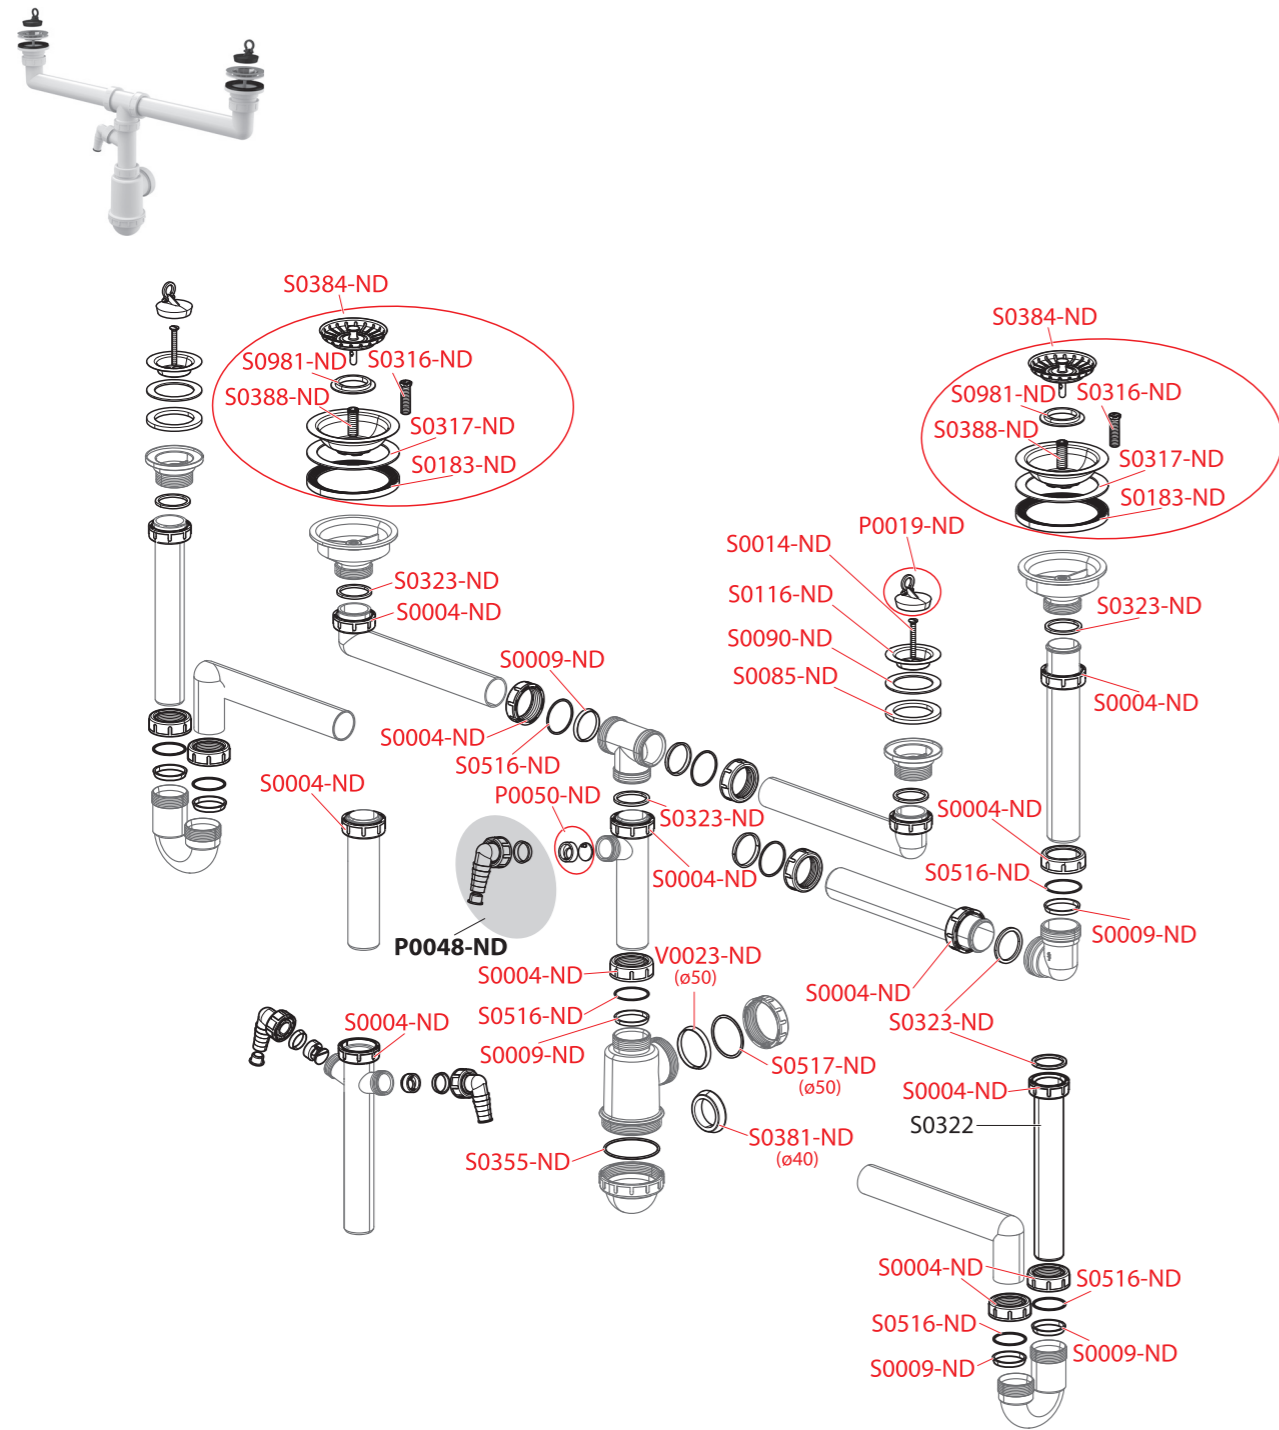

A448, A449, A448P, A449P, A453P, A454P, A8000