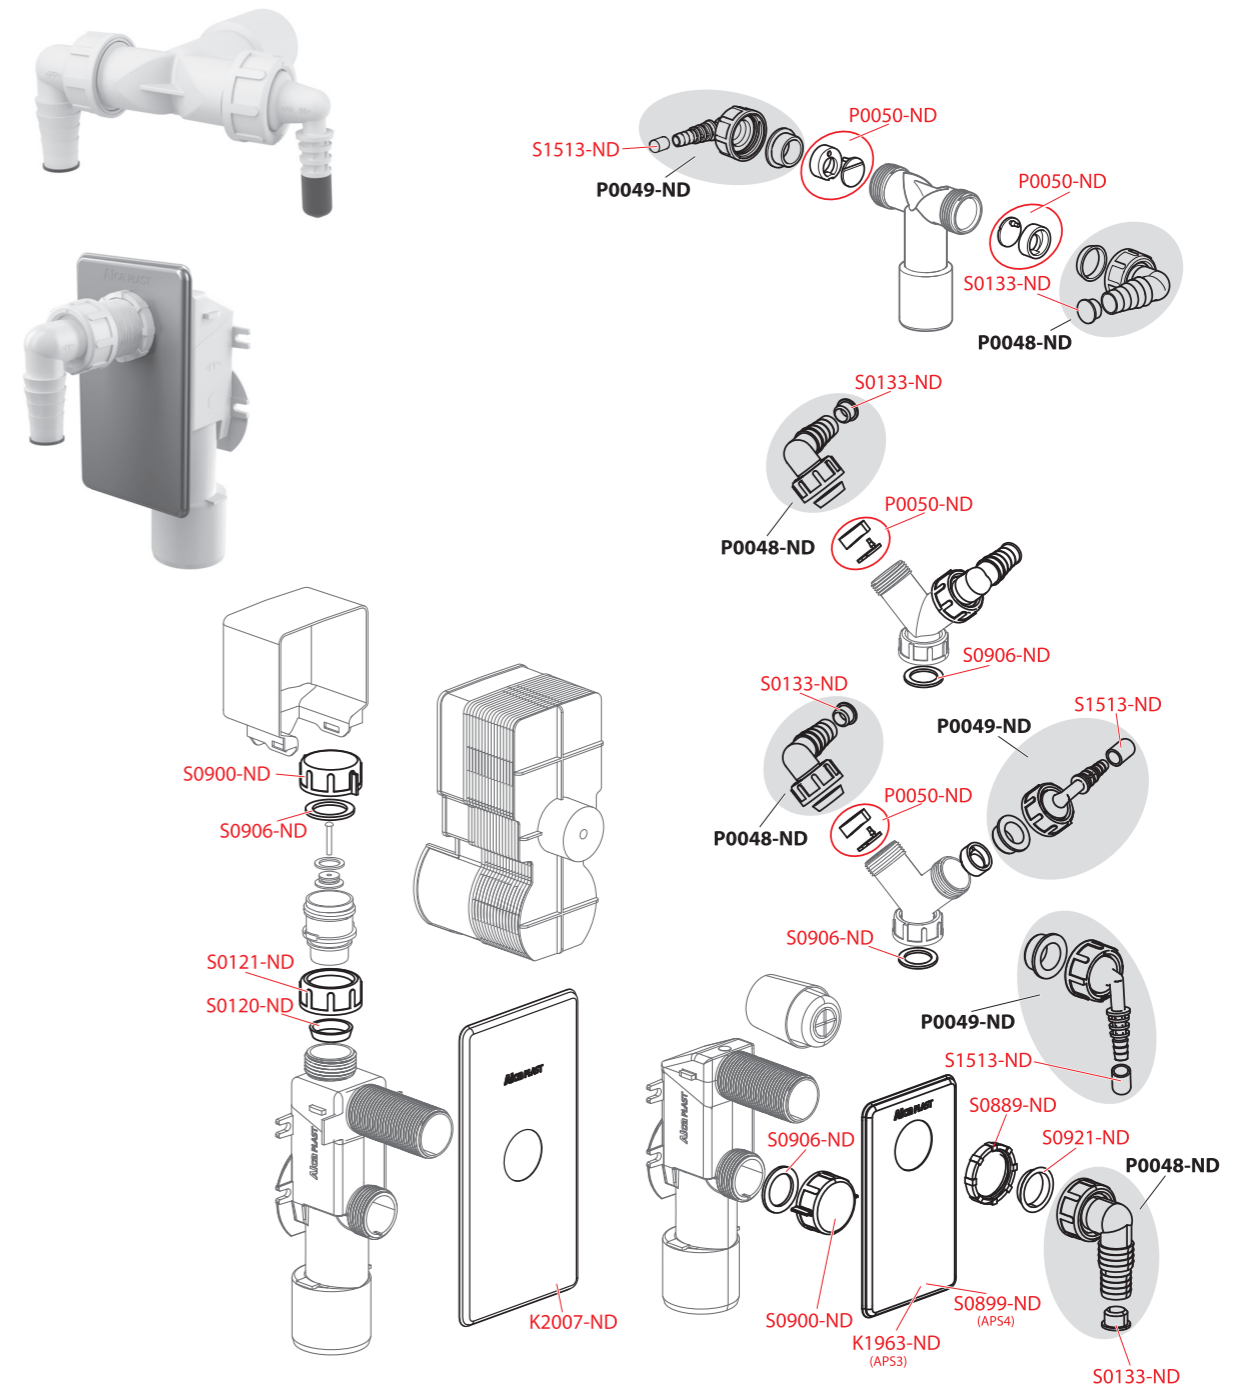

APS3, APS4, P148, APS3P, P148Z, P149Z, P155Z, P156Z

Order number	Description	Price
K1963-ND	Cover for washing mashine trap – stainless steel	2,80 €
K2007-ND	Cover for washing mashine trap – stainless steel	4,97 €
P0050-ND	Washer + flap	1,10 €
S0120-ND	Conical sealings 28x25x5 (wash-basin and sink traps)	0,55 €
S0121-ND	Nut G1"	0,50 €
S0133-ND	Cover 3 pcs	0,60 €
S0889-ND	Nut G1"	0,65 €
S0899-ND	Plate for washing mashine trap – white	1,40 €
S0900-ND	Nut for washing machinge trap	0,60 €
S0906-ND	Sealing 31x22x2	0,45 €
S0921-ND	Shaped sealing	0,45 €
S1513-ND	Cover 3 pcs	1,00 €