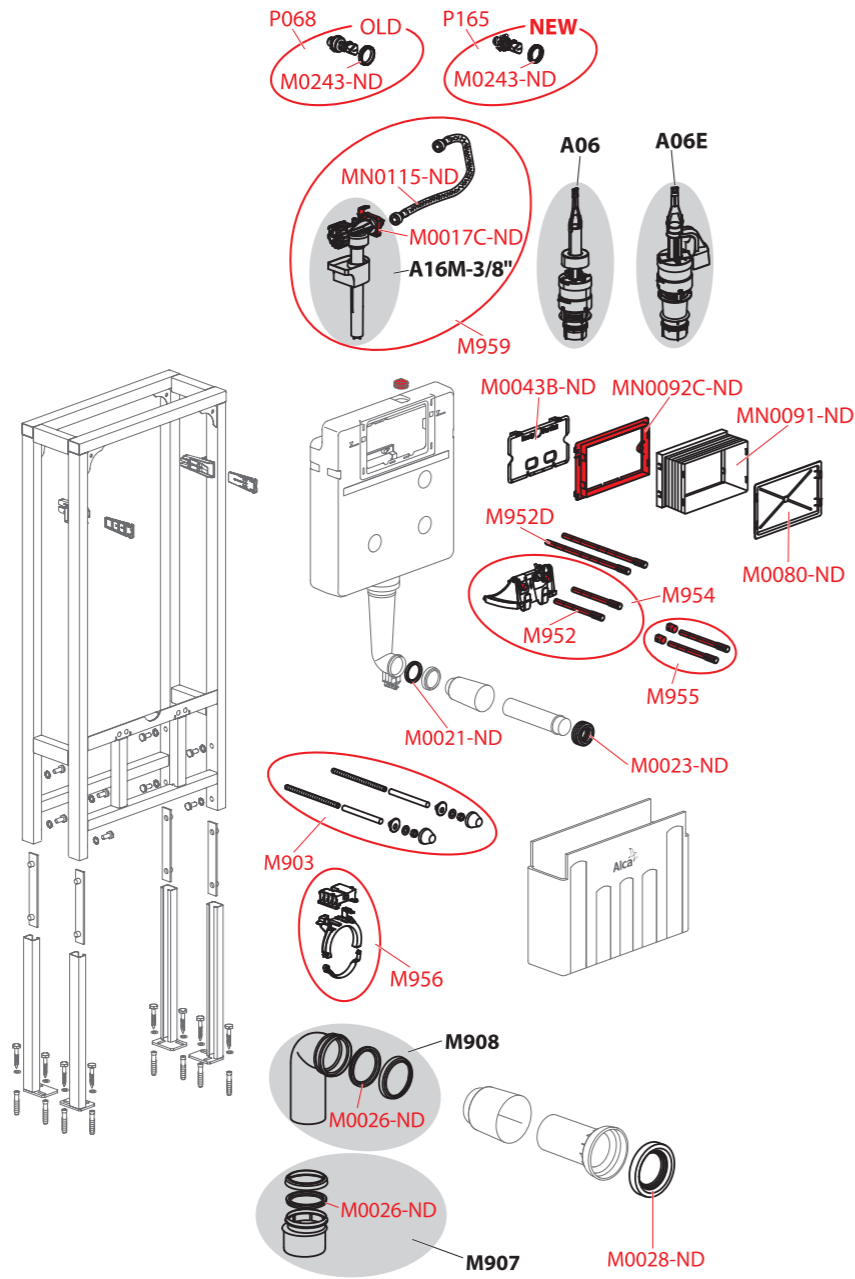

AM116/1120

Order number	Description	Price
M0017C-ND	Inlet fill valve bracket (range AM)	0,45 €
M0021-ND	Inlet sealing (WC modules)	0,90 €
M0023-ND	Wrapping seal 45x58x25 (WC modules)	1,10 €
M0026-ND	Waste sealing (WC modules)	1,65 €
M0028-ND	Coupler sealing	3,60 €
M0043B-ND	Inner plate	1,00 €
M0080-ND	Sleeve lid	1,40 €
M0243-ND	Nut for angle valve bracket	0,55 €
M903	Threaded rods + accessories	3,90 €
M952	Mechanism screw AM, 2 pcs	0,75 €
M952D	Mechanism screw extended AM, 2 pcs	3,60 €

Order number	Description	Price
M954	Mechanism complete AM	3,75 €
M955	Set for changing mechanism screws AM	1,05 €
M956	Sliding waste pipe holder	3,90 €
M959	Set for exchange of inlet fill valve and hose for WC module AM	12,76 €
MN0091-ND	Frame sleeve	1,75 €
MN0092C-ND	Frame for WC module sleeve (range AM)	1,15 €
MN0115-ND	Pipe with O-ring for module range AM	3,45 €
P068	Angle valve with holder and nut, set	12,23 €
P165	Angle valve SCHELL with bracket and nut	12,23 €