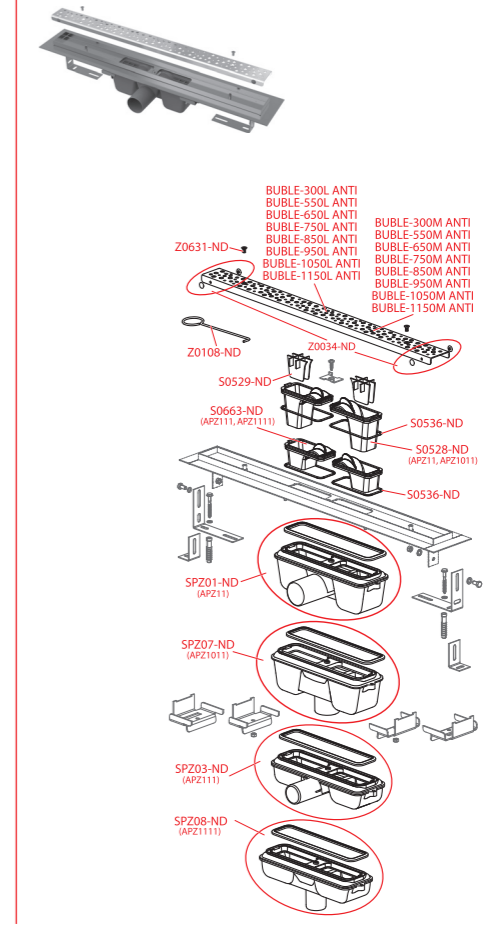

APZ11 Antivandal, APZ1011 Antivandal, APZ111 Antivandal Low, APZ1111 Antivandal Low

Order number	Description	Price
S0529-ND	Strainer SPZ	0,85 €
S0536-ND	O-ring 75x2,5	0,65 €
S0663-ND	Odour trap SPZ low	1,00 €
SHADE-1050	Grid SHADE-1050 for waste system APZ5 SPA	156,68 €
SHADE-650	Grid SHADE-650 for waste system APZ5 SPA	125,80 €
SHADE-750	Grid SHADE-750 for waste system APZ5 SPA	134,64 €
SHADE-850	Grid SHADE-850 for waste system APZ5 SPA	141,68 €
SHADE-950	Grid SHADE-950 for waste system APZ5 SPA	149,00 €
SPZ01-ND	Trap for shower drain	25,20 €
SPZ03-ND	Trap for shower drain low, side	25,20 €
SPZ07-ND	Trap for shower drain bottom outlet	25,20 €
SPZ08-ND	Trap for shower drain bottom outlet, low	25,20 €
TWIN-1050	Grid TWIN-1050 for waste system APZ5 SPA	117,60 €
TWIN-650	Grid TWIN-650 for waste system APZ5 SPA	94,16 €
TWIN-750	Grid TWIN-750 for waste system APZ5 SPA	101,00 €
TWIN-850	Grid TWIN-850 for waste system APZ5 SPA	106,24 €
TWIN-950	Grid TWIN-950 for waste system APZ5 SPA	111,76 €
Z0034-ND	Spacer stoppers set - 4 pcs	1,40 €
Z0108-ND	Shower drain hook	1,40 €
Z0631-ND	Screw M5x10	0,50 €