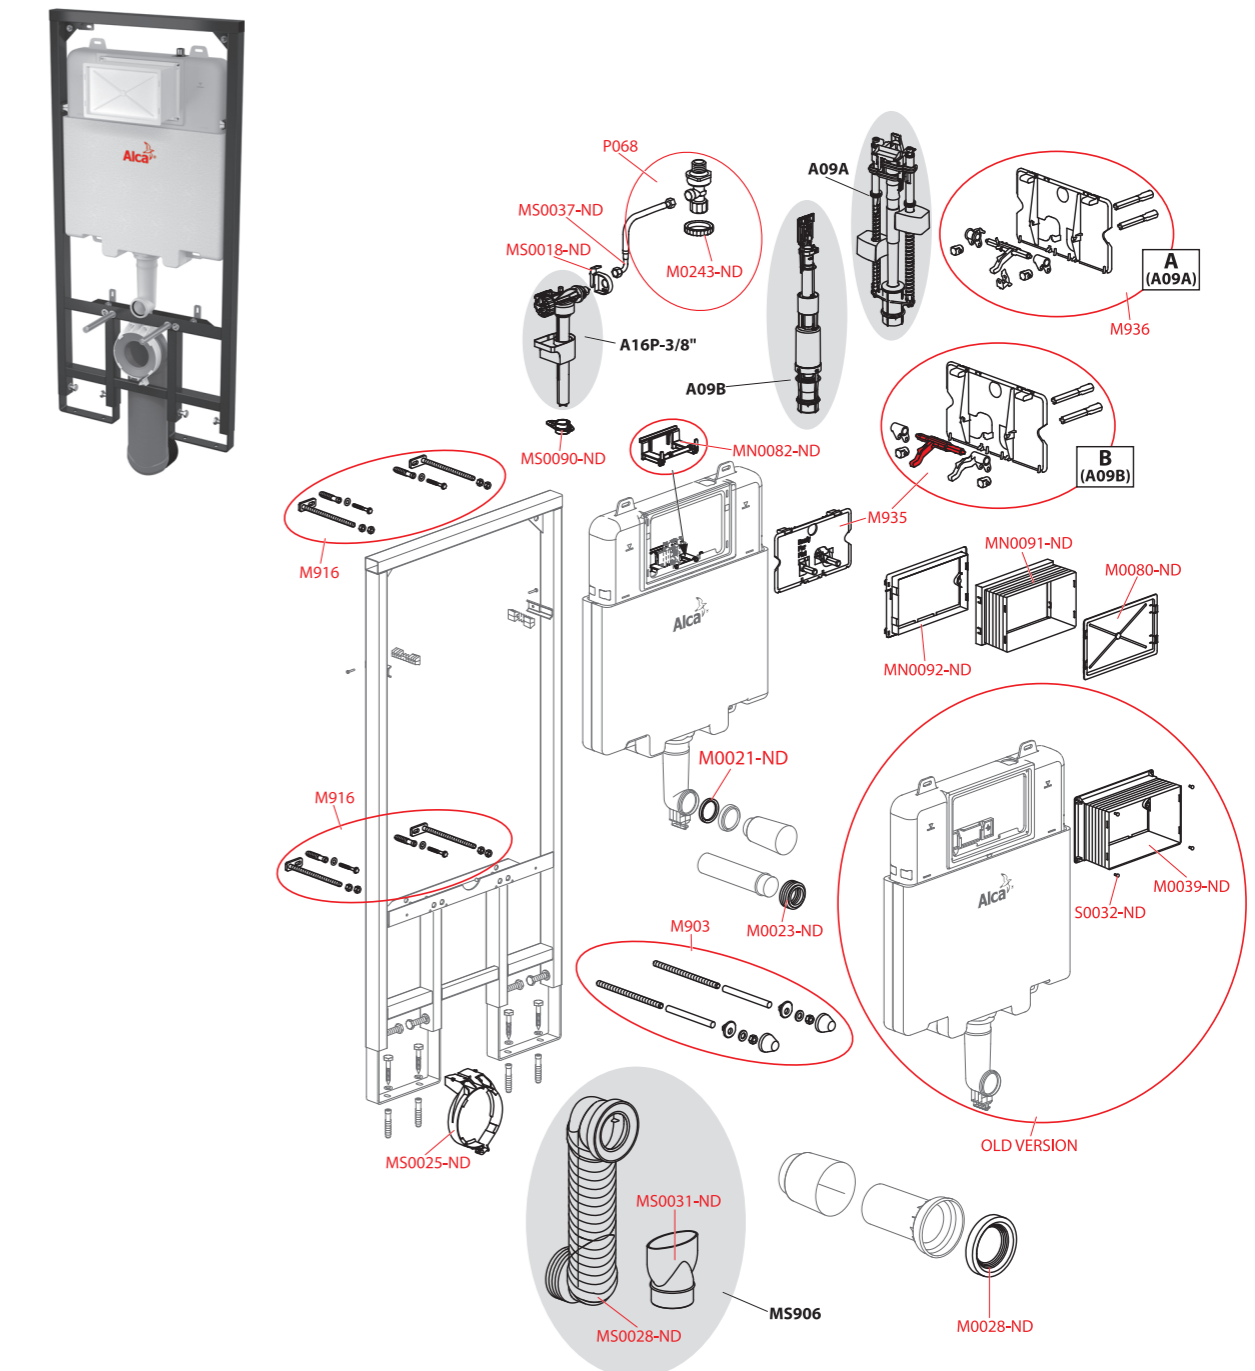

A1101/1200, A1101B/1200

Order number	Description	Price
M0021-ND	Inlet sealing (WC modules)	0,90 €
M0023-ND	Wrapping seal 45x58x25 (WC modules)	1,10 €
M0026-ND	Waste sealing (WC modules)	1,65 €
M0028-ND	Coupler sealing	3,60 €
M0039-ND	Sleeve	1,75 €
M0080-ND	Sleeve lid	1,40 €
M0243-ND	Nut for angle valve bracket	0,55 €
M903	Threaded rods + accessories	3,90 €
M916	Fixation set	10,25 €
M935	Plate for modules B	4,35 €
M936	Plate for modules A	4,35 €
MN0082-ND	Spacer for WC cistern Slim	1,75 €

Order number	Description	Price
MN0091-ND	Frame sleeve	1,75 €
MN0092-ND	Frame for WC module sleeve (range A)	1,10 €
MS0018-ND	Inlet fill valve bracket for modules Slim	0,40 €
MS0025-ND	Waste pipe holder for modules Slim	1,95 €
MS0037-ND	Pipe 26 cm 3/8"x3/8" blue with elbow	3,30 €
MS0059-ND	Inner plate complete – spare part	3,60 €
MS0090-ND	Spacer for inlet fill valve – Slim	0,80 €
P068	Angle valve with holder and nut, set	12,23 €
S0032-ND	Screw into metal 4.2x16 DIN 7983 A2	0,12 €
S0036K-ND	Universal key for shower traps and inlet fill valves, metal	6,90 €