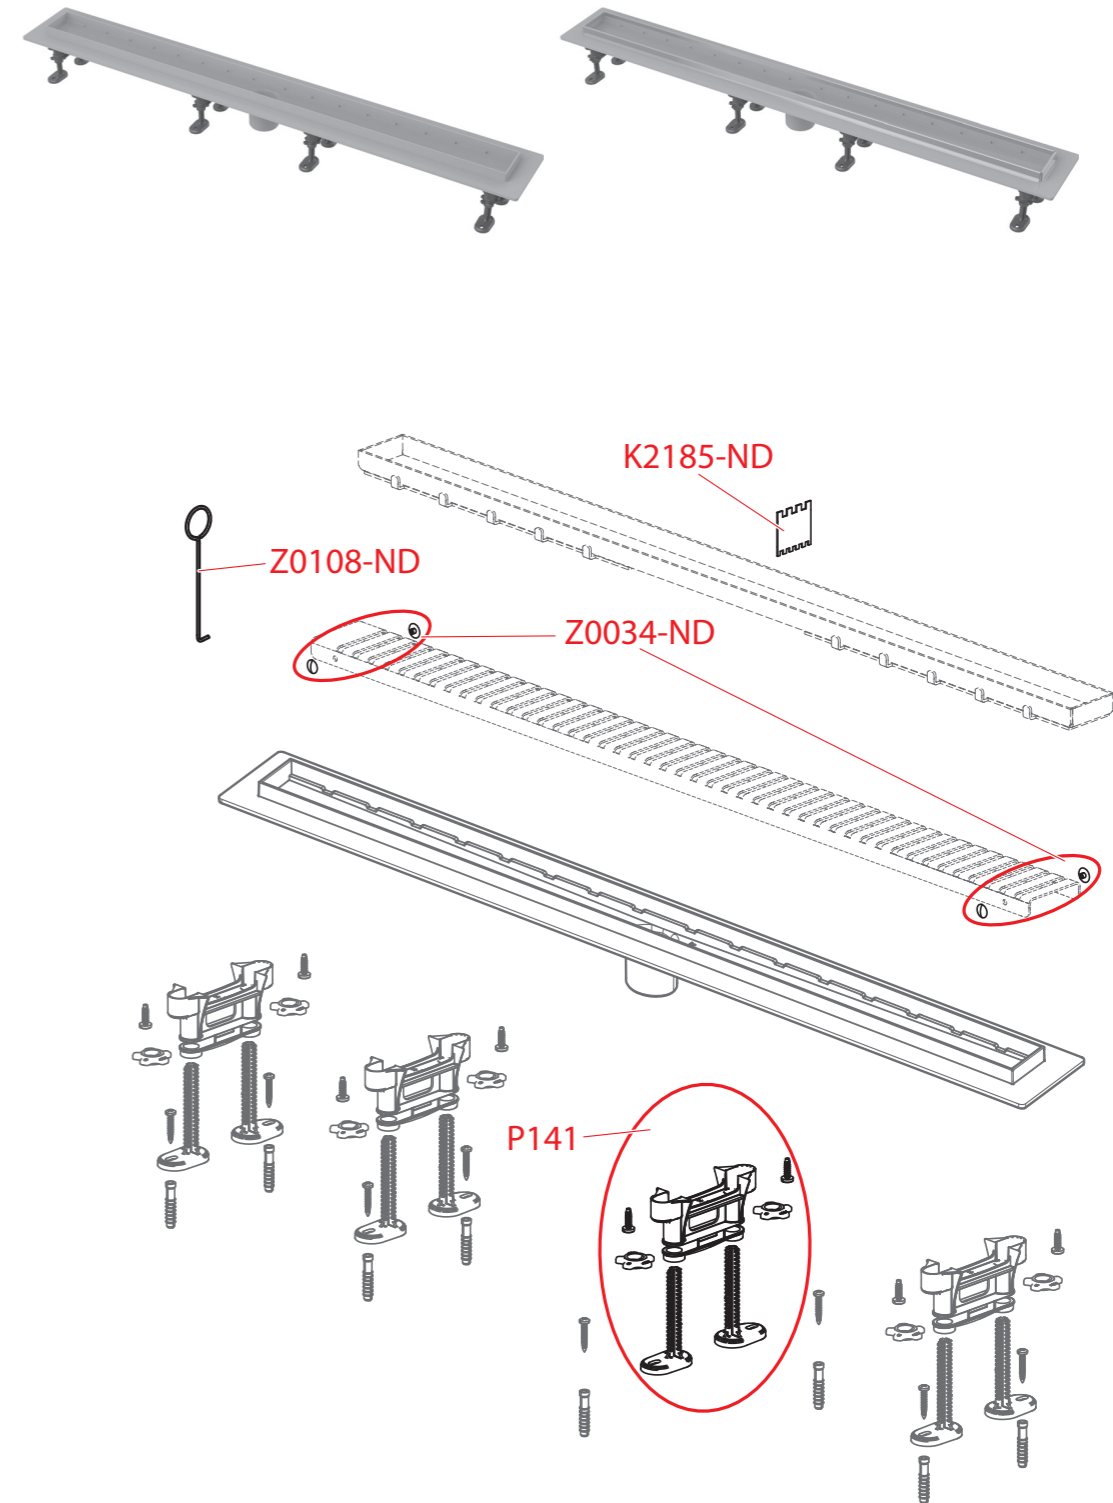

APZ2012 Optimal, APZ2022 Optimal

Order number	Description	Price
K2185-ND	Iron comb FLOOR	1,25 €
P141	Height adjustable feet for APZ2012 a APZ2022	2,10 €
Z0034-ND	Spacer stoppers set - 4 pcs	1,40 €
Z0108-ND	Shower drain hook	1,40 €