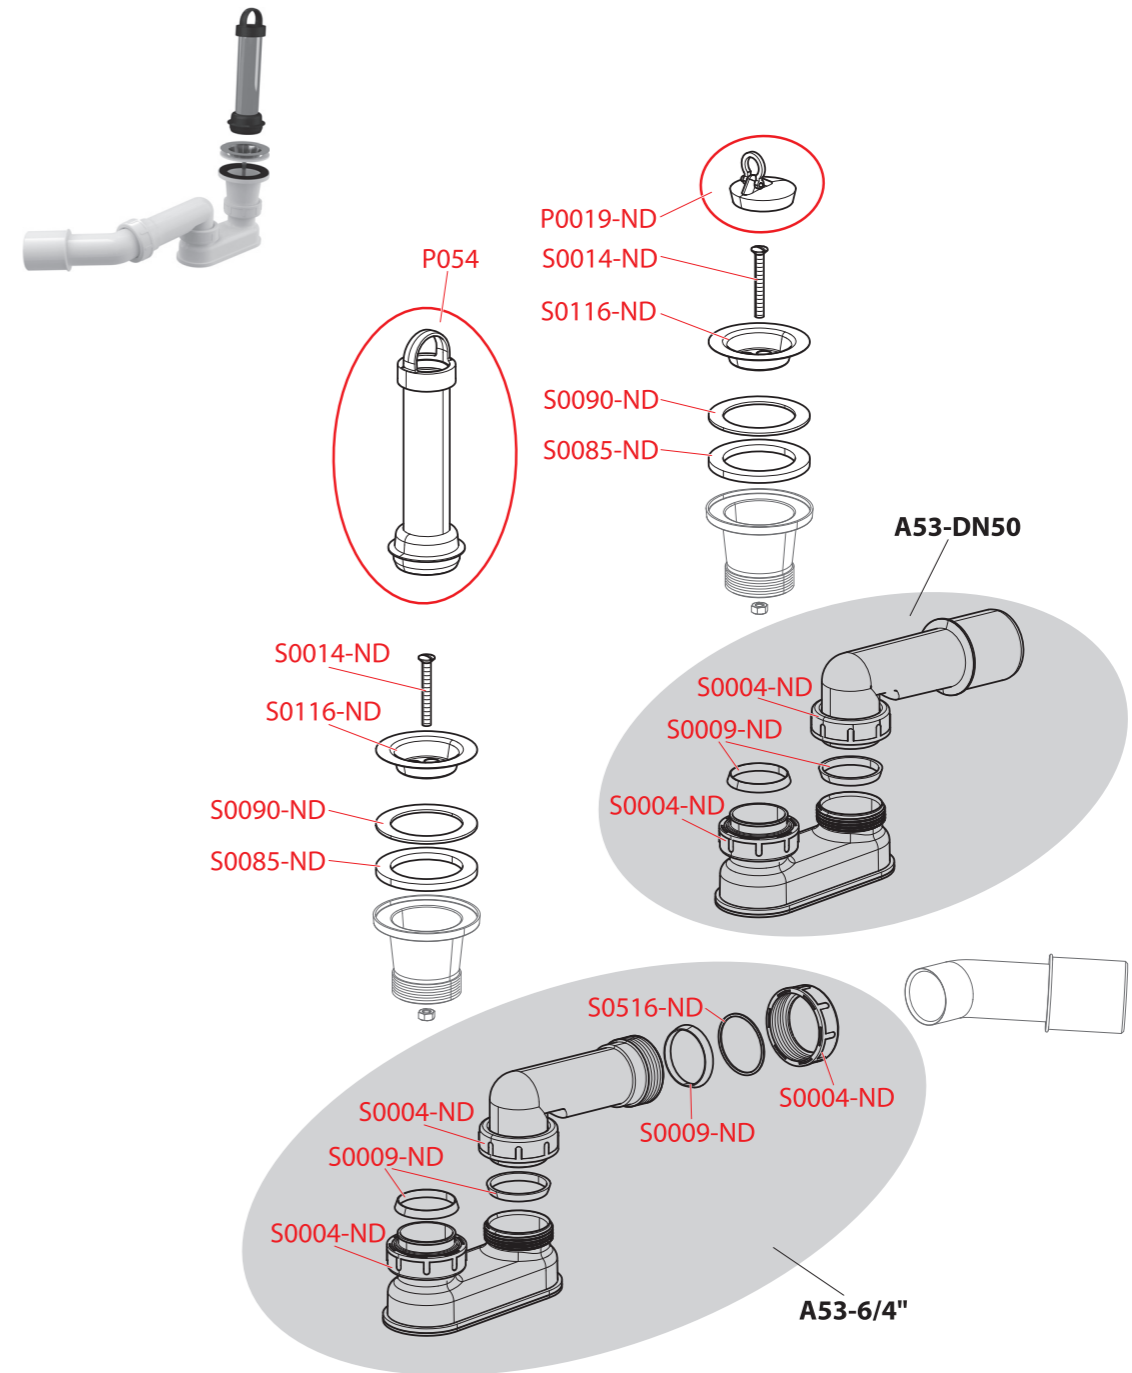

A461, A462

Order number	Description	Price
S0003-ND	Nut G1 1/4"	0,36 €
S0004-ND	Nut G1 1/2" (bath, shower, washbasin traps)	0,45 €
S0008-ND	Conical sealing 37x31x5 (bath and shower traps)	0,35 €
S0009-ND	Conical sealing 44x39x5 (bath, shower, wash-basin and sink traps)	0,50 €
S0085-ND	Sealing 70x50x6 (bath traps, shower traps A461, A462, wash-basin and sink traps)	0,50 €
S0109-ND	Overflow	1,40 €
S0399-ND	Screw 4,2x32 DIN 7983 A2 stainless steel	0,50 €

Order number	Description	Price
S0446-ND	Overflow grid CLICK/CLACK chrome	2,15 €
S0447-ND	Shaped sealing white (A503KM, A506KM)	1,10 €
S0453-ND	Waste outlet CLICK/CLAK 6/4" complete, metal	11,00 €
S0513-ND	Sealing under plug for bath trap CLICK/CLACK	0,65 €
S0986-ND	Plug CLICK/CLACK 6/4" for bath and shower traps	8,74 €
S1015-ND	CLICK/CLACK mechanism	2,80 €
S1182-ND	Conical sealing 38x30x7	0,65 €

Order number	Description	Price
P0019-ND	PVC plug 6/4" (sink traps)	0,65 €
P054	Overflow pipe with plug	4,88 €
S0004-ND	Nut G1 1/2" (bath, shower, washbasin traps)	0,45 €
S0009-ND	Conical sealing 44x39x5 (bath, shower, wash-basin and sink traps)	0,50 €
S0014-ND	Screw M6x50 stainless steel	0,50 €
S0065-ND	Elbow DN40/50 - 45°	1,30 €

Order number	Description	Price
S0085-ND	Sealing 70x50x6 (bath traps, shower traps A461, A462, wash-basin and sink traps)	0,50 €
S0090-ND	Sealing 70x50x2 (shower traps A461, A462, A46, A47, sink traps)	0,50 €
S0116-ND	Grid DN70 stainless steel 6/4"	1,20 €
S0516-ND	Friction ring DN40	0,45 €