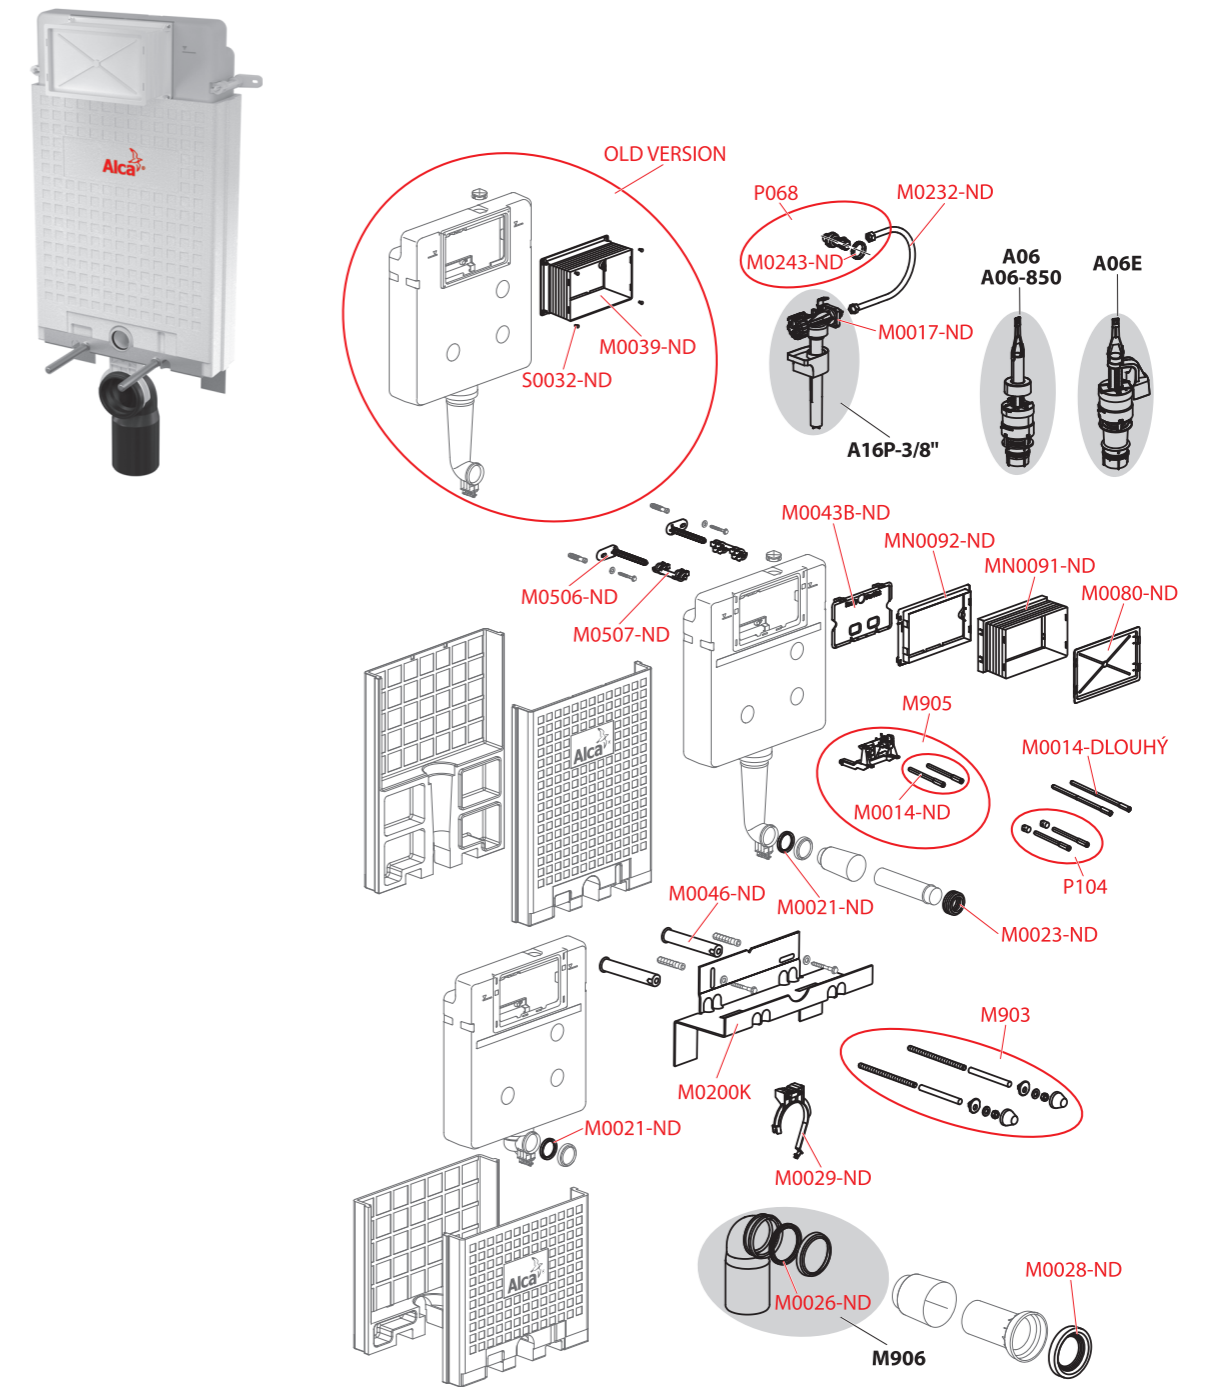

A100/850, A100/1000, A100/1000E

Order number	Description	Price
M0014-DLOUHÝ	Mechanism screw A100 extended, 2 pcs	3,60 €
M0014-ND	Mechanism screw, 2 pcs	0,75 €
M0017-ND	Inlet fill valve bracket	0,40 €
M0021-ND	Inlet sealing (WC modules)	0,90 €
M0023-ND	Wrapping seal 45x58x25 (WC modules)	1,10 €
M0026-ND	Waste sealing (WC modules)	1,65 €
M0028-ND	Coupler sealing	3,60 €
M0029-ND	Waste pipe holder	1,95 €
M0039-ND	Sleeve	1,75 €
M0043B-ND	Inner plate	1,00 €
M0046-ND	Console pipe	2,50 €
M0080-ND	Sleeve lid	1,40 €

Order number	Description	Price
M0200K-ND	Console	13,20 €
M0232-ND	Pipe flexi nylon 3/8"-3/8"x400	2,35 €
M0243-ND	Nut for angle valve bracket	0,55 €
M0506-ND	WC cistern hinge support	0,55 €
M0507-ND	WC cistern hinges	0,50 €
M903	Threaded rods + accessories	3,90 €
M905	Complete mechanism	3,35 €
MN0091-ND	Frame sleeve	1,75 €
MN0092-ND	Frame for WC module sleeve (range A)	1,10 €
P068	Angle valve with holder and nut, set	12,23 €
P104	Set for exchange of mechanism screws	0,80 €
S0032-ND	Screw into metal 4.2x16 DIN 7983 A2	0,12 €