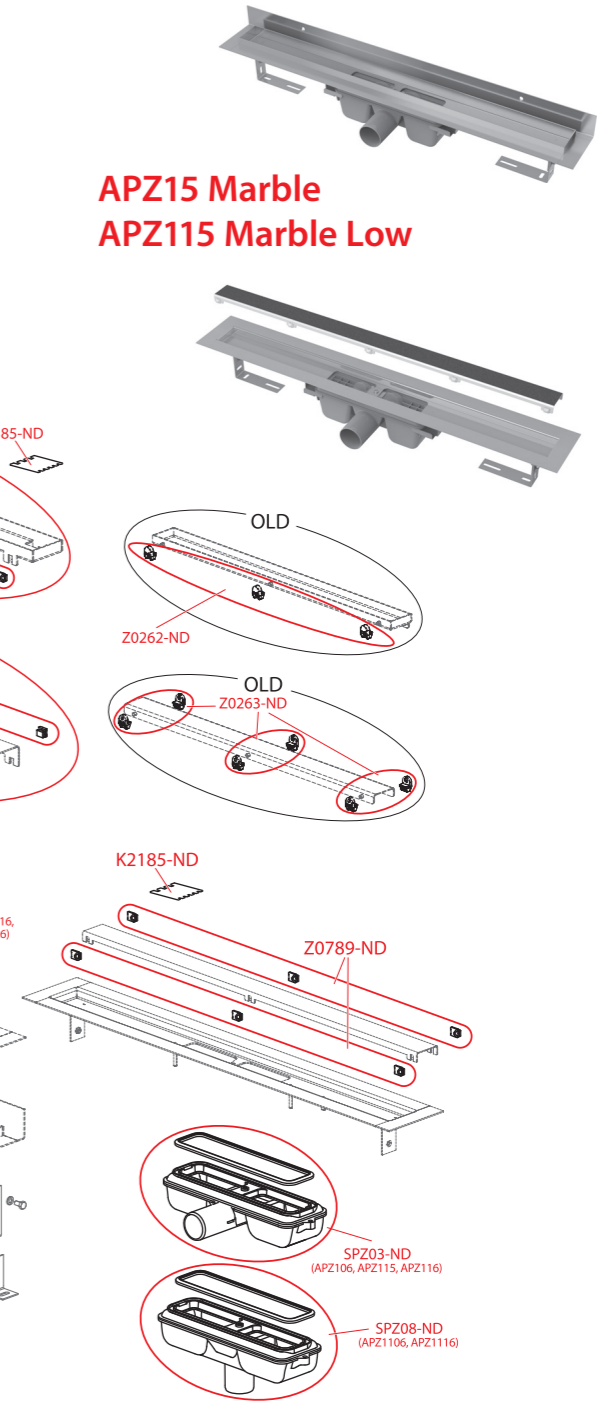

APZ16 Wall, APZ1016 Wall, APZ116 Wall Low, APZ1116 Wall Low

APZ15 Marble APZ115 Marble Low

Order number	Description	Price
SPZ07-ND	Trap for shower drain bottom outlet	25,20 €
SPZ08-ND	Trap for shower drain bottom outlet, low	25,20 €
Z0262-ND	Plastic washer for APZ6, APZ15 - 6 pcs	2,00 €
Z0263-ND	Plastic pad for APZ6, 5 mm, set 6 pcs	1,95 €
Z0789-ND	Plastic pad APZ6, APZ15 – 6 pc	1,96 €