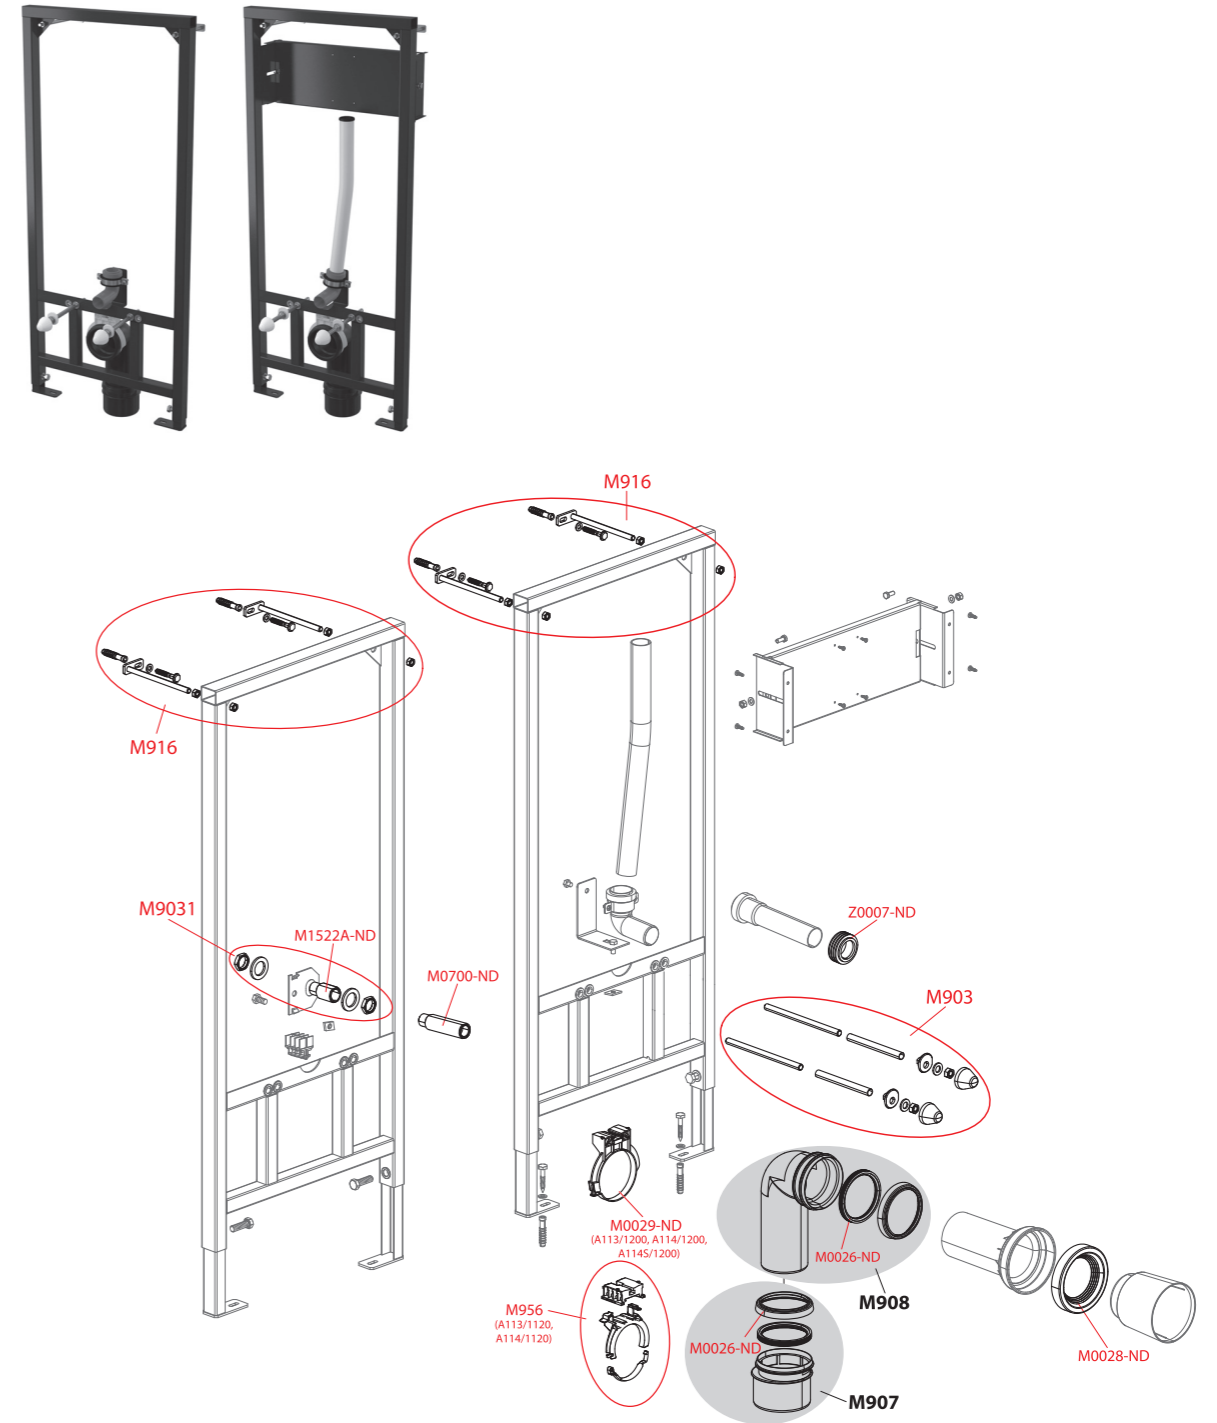

A113, A114, A114S

Order number	Description	Price
M0026-ND	Waste sealing (WC modules)	1,65 €
M0028-ND	Coupler sealing	3,60 €
M0029-ND	Waste pipe holder	1,95 €
M0700-ND	Reduction G3/4"-G1/2"	6,62 €
M1522A-ND	Reduction G3/4"-G1/2" - short	5,75 €
M903	Threaded rods + accessories	3,90 €
M9031	Reduction - set	12,23 €
M916	Fixation set	10,25 €
M956	Sliding waste pipe holder	3,90 €
Z0007-ND	Wrapping seal DN60/40	1,10 €