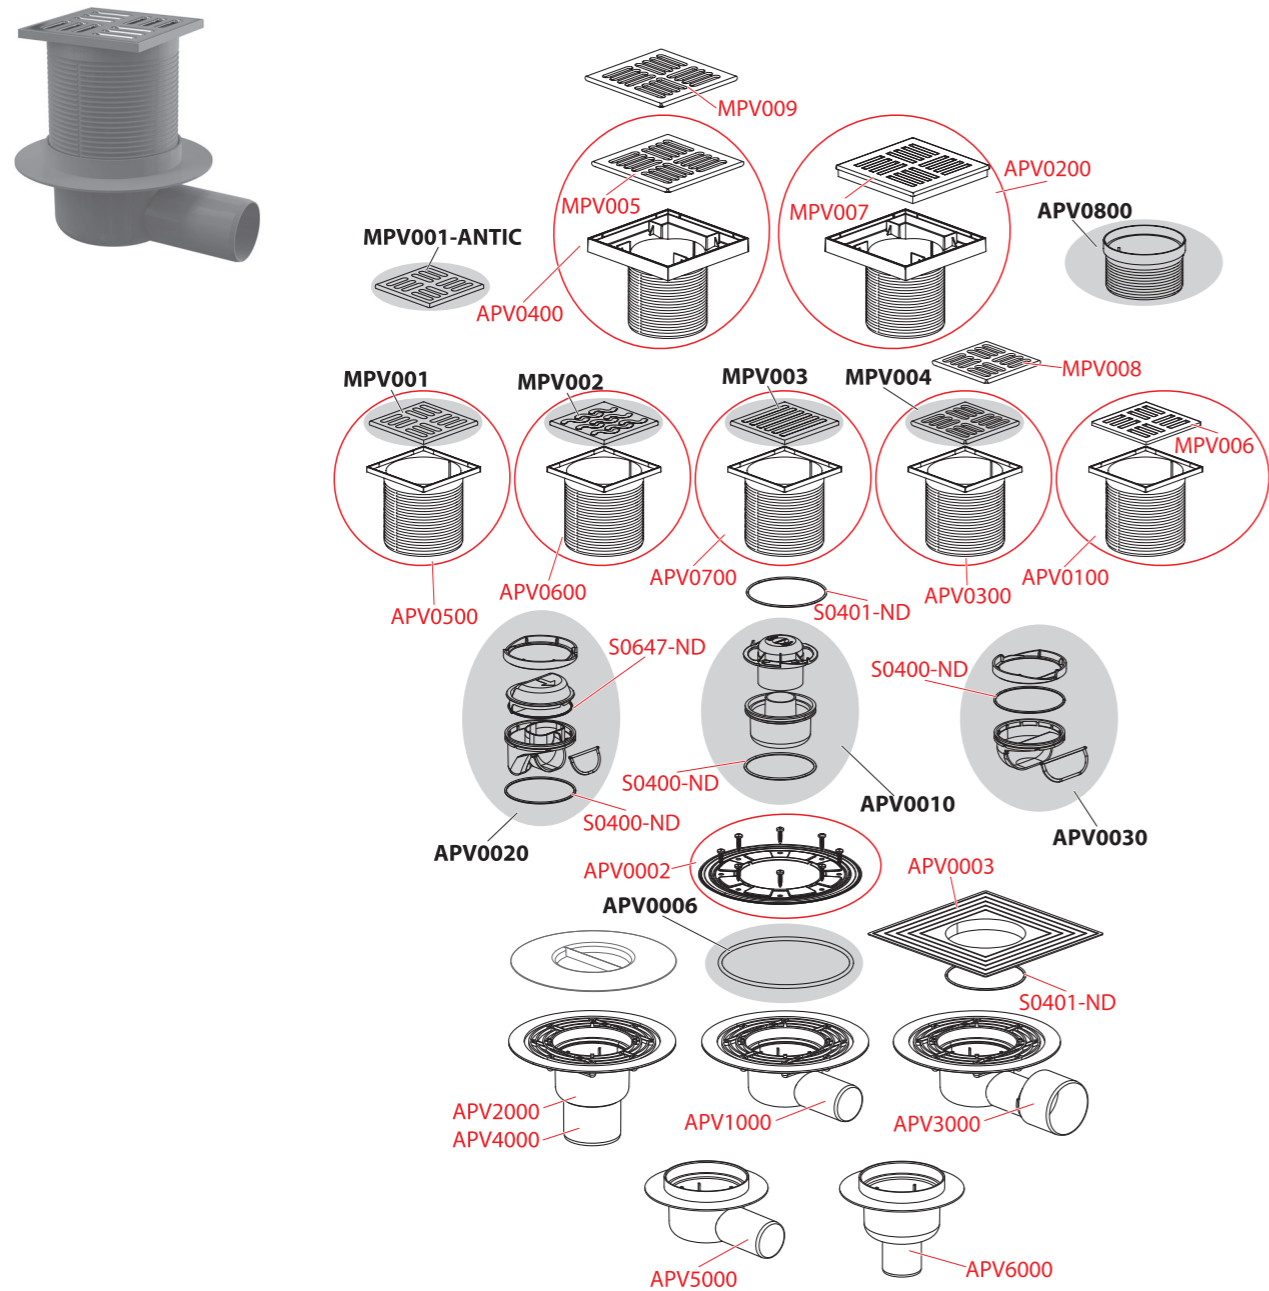

APV1, APV2, APV3, APV31, APV32, APV101, APV102, APV103, APV201, APV202, APV203, APV0800, APV1311, APV1324, APV2311, APV2321, APV2324, APV3344, APV3444, APV4344, APV4444, APV5111, APV5211, APV5411, APV6111, APV6211