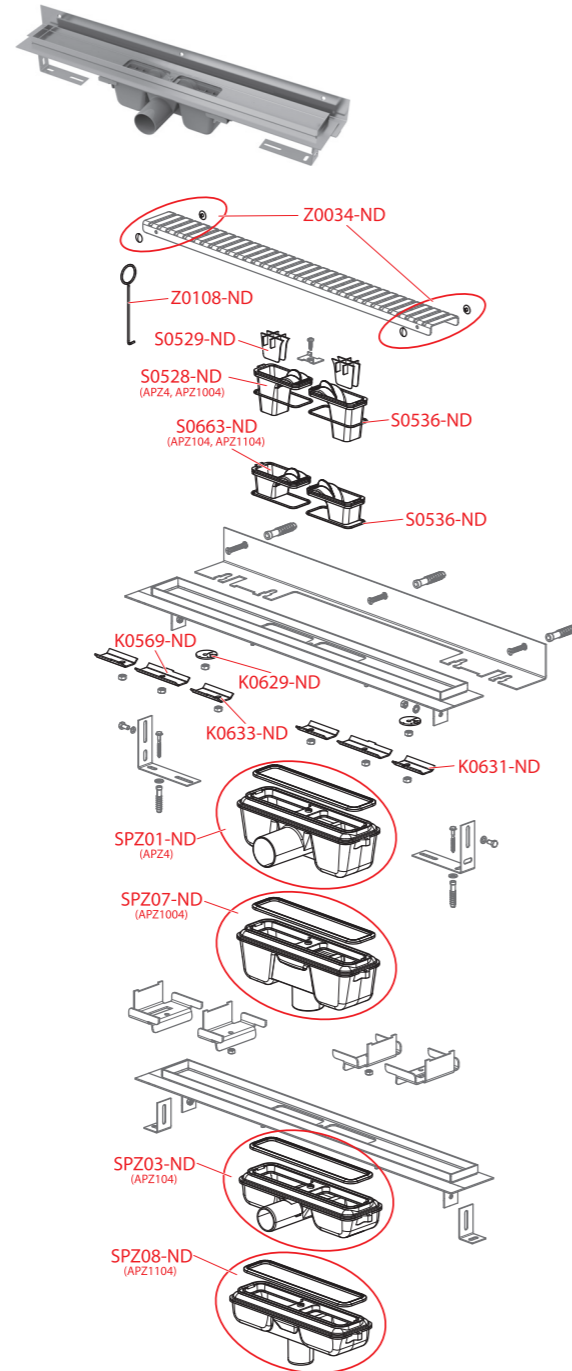

APZ4 Flexible, APZ101BLACK Low, APZ1004 Flexible, APZ104 Flexible Low, APZ1104 Flexible Low

Order number	Description	Price
S0663BLACK-ND	Odour trap SPZ low – black-matt	2,00 €
SPZ01-ND	Trap for shower drain	25,20 €
SPZ01BLACK-ND	Trap for shower drain – black-matt	39,60 €
SPZ03-ND	Trap for shower drain low, side	25,20 €
SPZ03BLACK-ND	Trap for shower drain low, side – black-matt	39,60 €
SPZ07-ND	Trap for shower drain bottom outlet	25,20 €
SPZ08-ND	Trap for shower drain bottom outlet, low	25,20 €
Z0034-ND	Spacer stoppers set - 4 pcs	1,40 €
Z0108-ND	Shower drain hook	1,40 €
Z1371-ND	Spacer stoppers set, black, 4 pcs	2,80 €