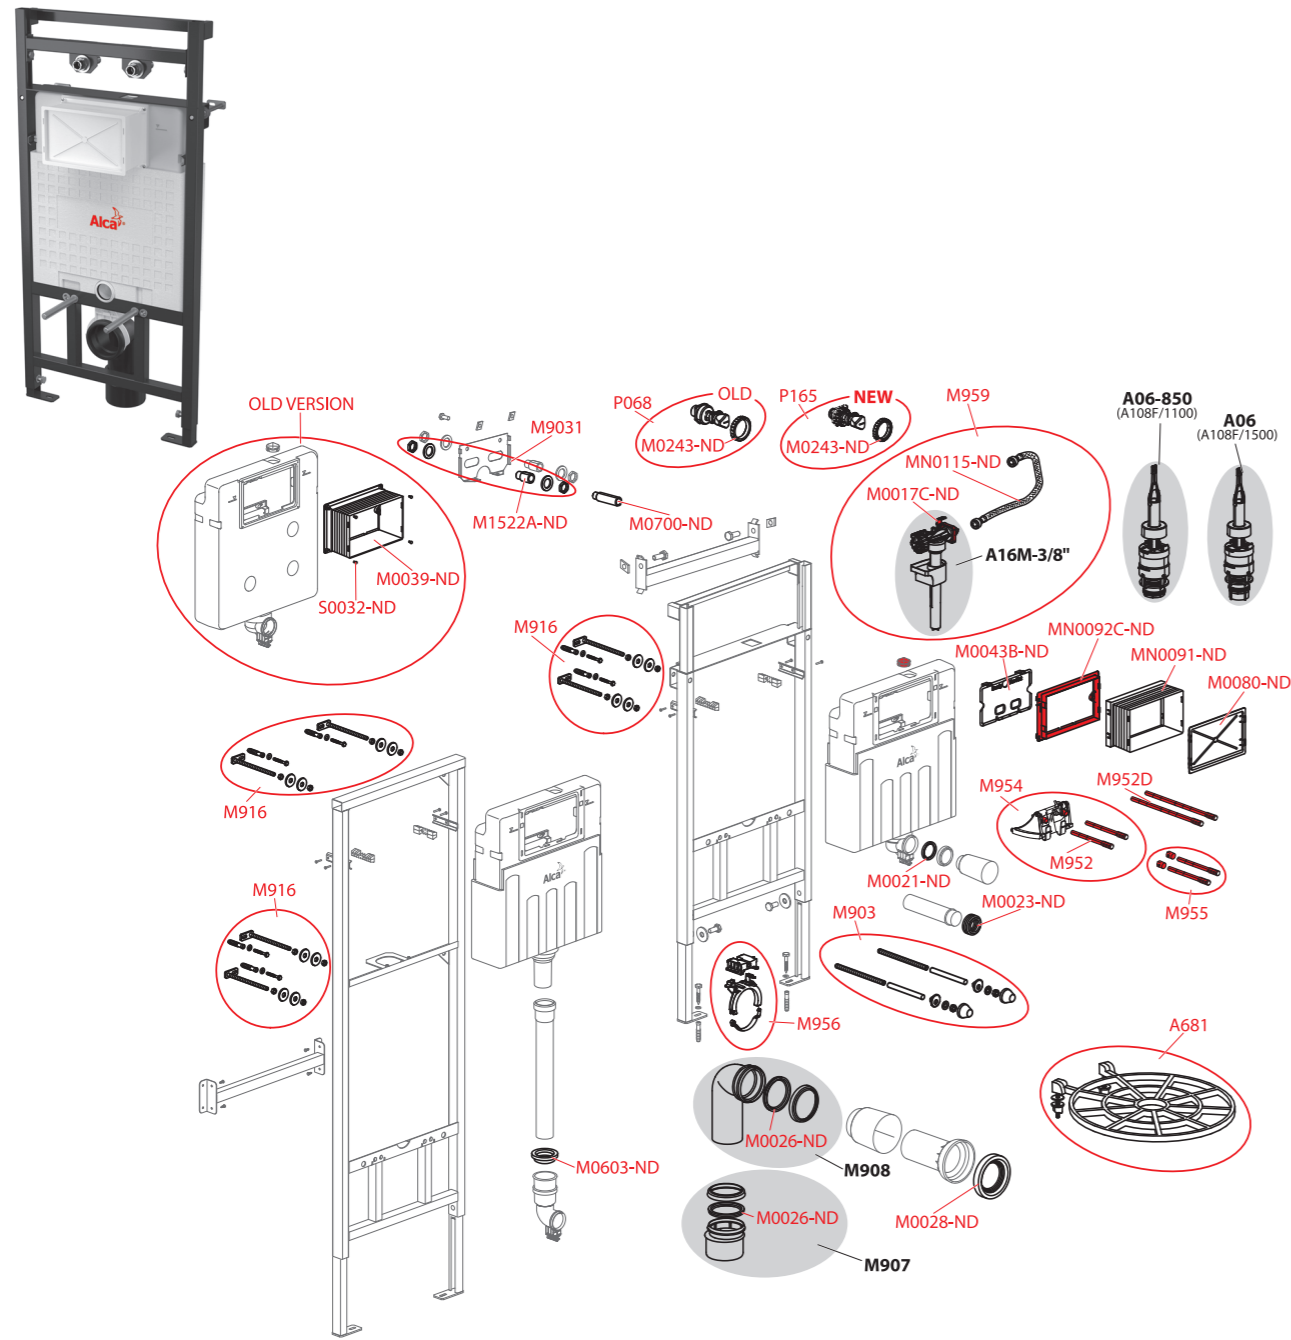

A108F

A104, A104A, A104B, A104PB, A104AVS

Order number	Description	Price
A681	Waste sink grid	11,00 €
M0017C-ND	Inlet fill valve bracket (range AM)	0,45 €
M0021-ND	Inlet sealing (WC modules)	0,90 €
M0023-ND	Wrapping seal 45x58x25 (WC modules)	1,10 €
M0026-ND	Waste sealing (WC modules)	1,65 €
M0028-ND	Coupler sealing	3,60 €
M0039-ND	Sleeve	1,75 €
M0043B-ND	Inner plate	1,00 €
M0080-ND	Sleeve lid	1,40 €
M0243-ND	Nut for angle valve bracket	0,55 €
M0603-ND	Cuff	1,40 €
M0700-ND	Reduction G3/4"-G1/2"	6,62 €
M1522A-ND	Reduction G3/4"-G1/2" - short	5,75 €
M903	Threaded rods + accessories	3,90 €
M9031	Reduction - set	12,23 €

Order number	Description	Price
M916	Fixation set	10,25 €
M952	Mechanism screw AM, 2 pcs	0,75 €
M952D	Mechanism screw extended AM, 2 pcs	3,60 €
M954	Mechanism complete AM	3,75 €
M955	Set for changing mechanism screws AM	1,05 €
M956	Sliding waste pipe holder	3,90 €
M959	Set for exchange of inlet fill valve and hose for WC module AM	12,76 €
MN0091-ND	Frame sleeve	1,75 €
MN0092C-ND	Frame for WC module sleeve (range AM)	1,15 €
MN0115-ND	Pipe with O-ring for module range AM	3,45 €
P068	Angle valve with holder and nut, set	12,23 €
P165	Angle valve SCHELL with bracket and nut	12,23 €
S0032-ND	Screw into metal 4.2x16 DIN 7983 A2	0,12 €

Order number	Description	Price
M0700-ND	Reduction G3/4"-G1/2"	6,62 €
M1522A-ND	Reduction G3/4"-G1/2" - short	5,75 €
M9030	Threaded rods + accessories	3,90 €
M9031	Reduction - set	12,23 €
M916	Fixation set	10,25 €
S0442-ND	Sealing 39x30x4	0,40 €