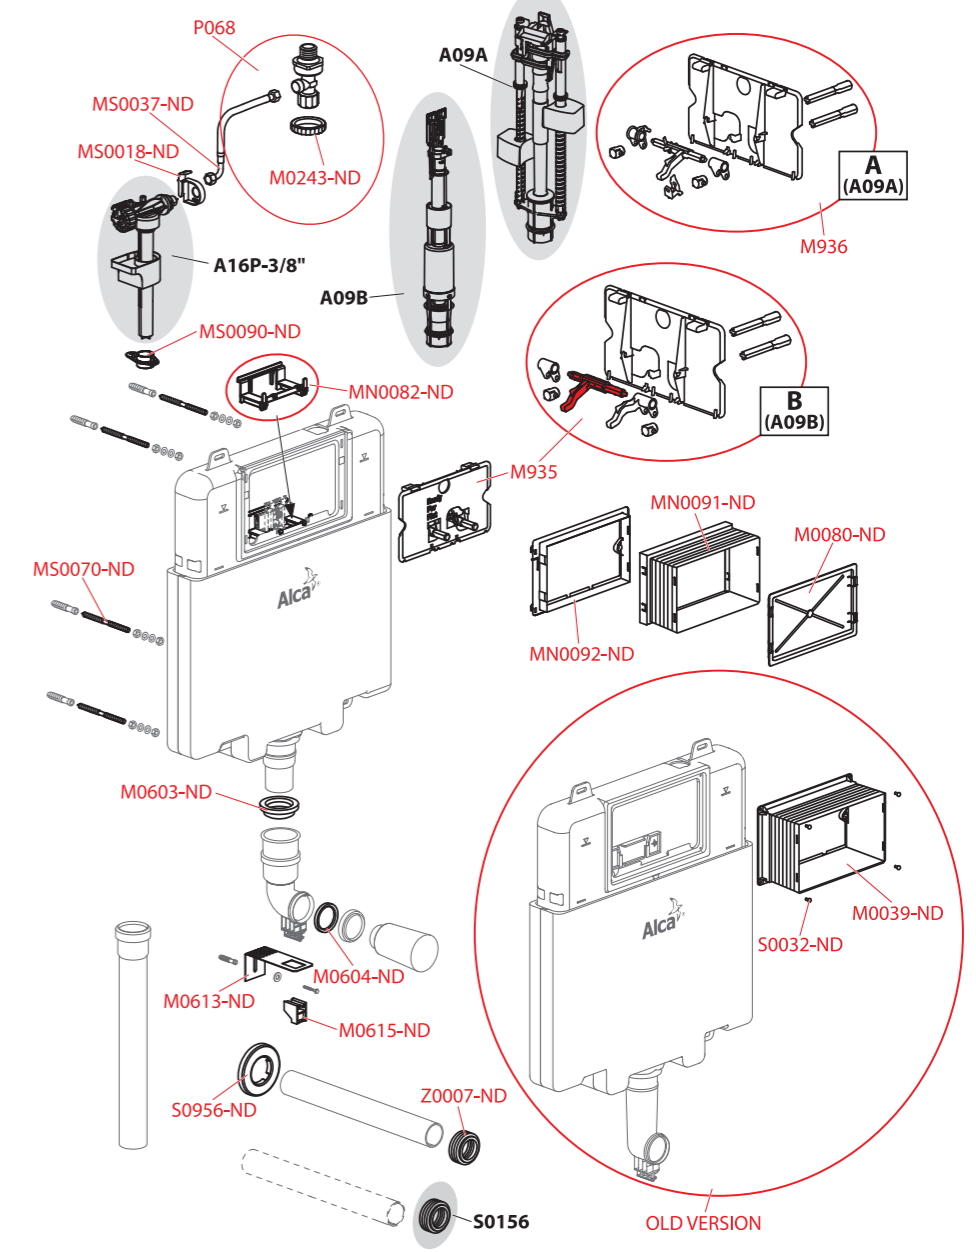

A1112B

Order number	Description	Price
M0014-DLOUHÝ	Mechanism screw A100 extended, 2 pcs	3,60 €
M0014-ND	Mechanism screw, 2 pcs	0,75 €
M0017-ND	Inlet fill valve bracket	0,40 €
M0021-ND	Inlet sealing (WC modules)	0,90 €
M0023-ND	Wrapping seal 45x58x25 (WC modules)	1,10 €
M0026-ND	Waste sealing (WC modules)	1,65 €
M0028-ND	Coupler sealing	3,60 €
M0029-ND	Waste pipe holder	1,95 €
M0039-ND	Sleeve	1,75 €
M0043B-ND	Inner plate	1,00 €

Order number	Description	Price
M0080-ND	Sleeve lid	1,40 €
M0232-ND	Pipe flexi nylon 3/8"-3/8"x400	2,35 €
M0243-ND	Nut for angle valve bracket	0,55 €
M903	Threaded rods + accessories	3,90 €
M905	Complete mechanism	3,35 €
MN0091-ND	Frame sleeve	1,75 €
MN0092-ND	Frame for WC module sleeve (range A)	1,10 €
P068	Angle valve with holder and nut, set	12,23 €
P104	Set for exchange of mechanism screws	0,80 €
S0032-ND	Screw into metal 4.2x16 DIN 7983 A2	0,12 €

Order number	Description	Price
M0039-ND	Sleeve	1,75 €
M0080-ND	Sleeve lid	1,40 €
M0243-ND	Nut for angle valve bracket	0,55 €
M0603-ND	Cuff	1,40 €
M0604-ND	Inlet sealing	0,90 €
M0613-ND	Holder	1,55 €
M0615-ND	Holder lock	0,55 €
M935	Plate for modules B	4,35 €
M936	Plate for modules A	4,35 €
MN0082-ND	Spacer for WC cistern Slim	1,75 €

Order number	Description	Price
MN0091-ND	Frame sleeve	1,75 €
MN0092-ND	Frame for WC module sleeve (range A)	1,10 €
MS0018-ND	Inlet fill valve bracket for modules Slim	0,40 €
MS0037-ND	Pipe 26 cm 3/8"x3/8" blue with elbow	3,30 €
MS0070-ND	Combi screw M8x120 Zn	1,40 €
MS0090-ND	Spacer for inlet fill valve - Slim	0,80 €
P068	Angle valve with holder and nut, set	12,23 €
S0032-ND	Screw into metal 4.2x16 DIN 7983 A2	0,12 €
S0956-ND	Rosette DN40	0,75 €
Z0007-ND	Wrapping seal DN60/40	1,10 €