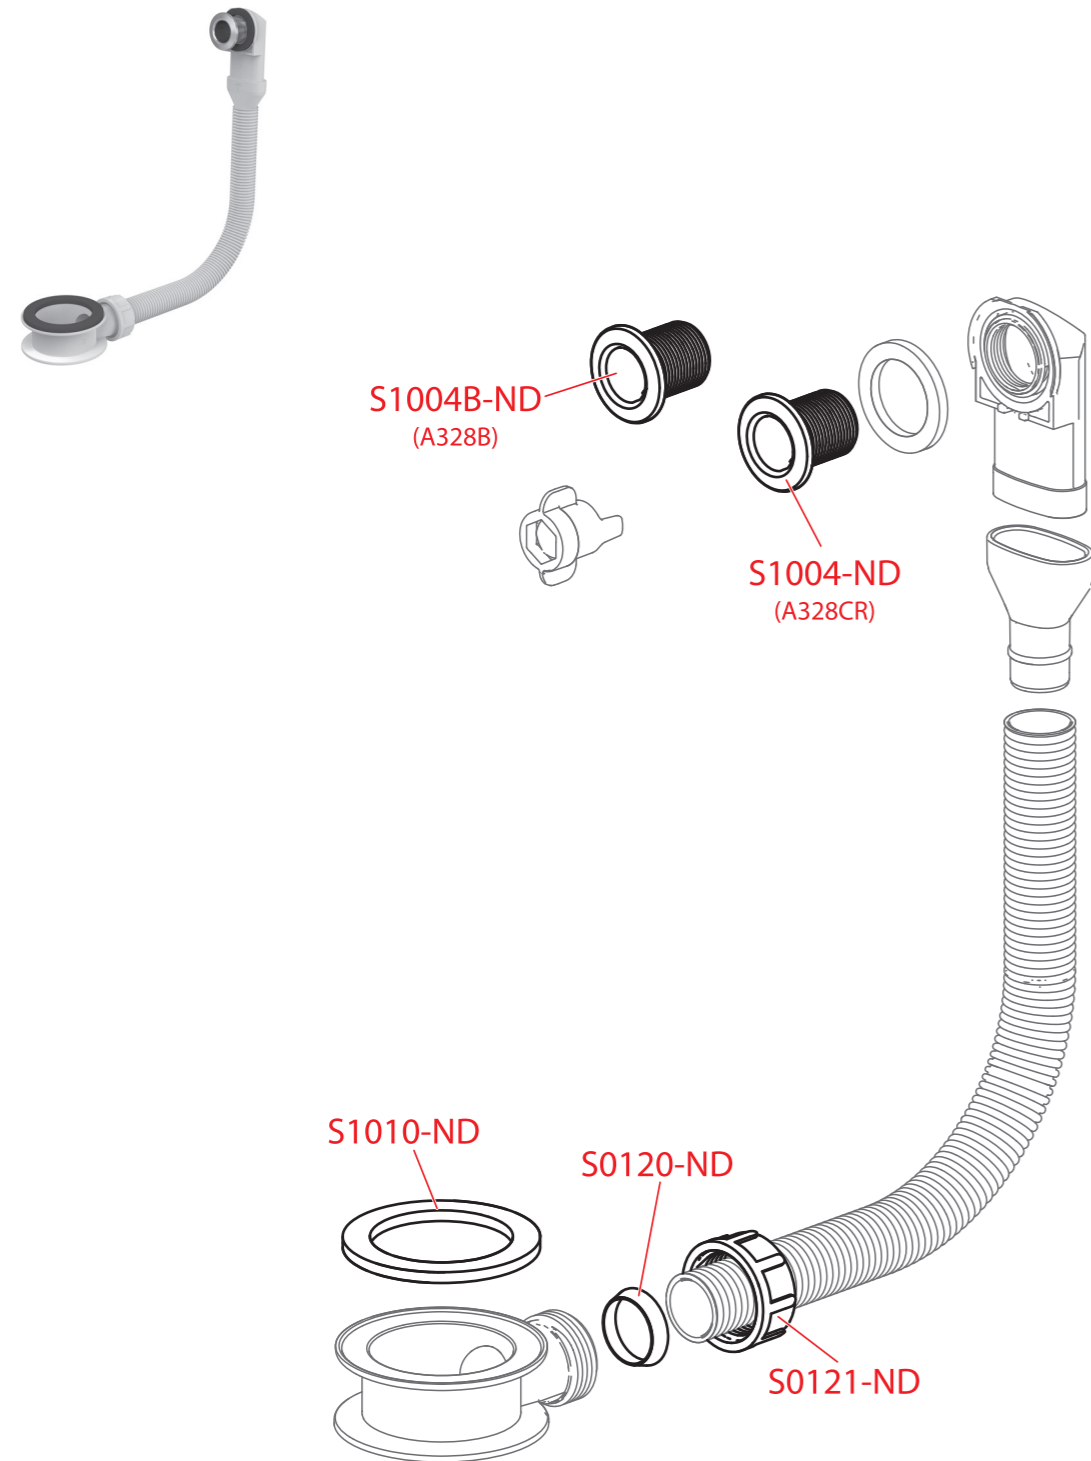

A328B, A328CR

Order number	Description	Price
S0120-ND	Conical sealings 28x25x5 (wash-basin and sink traps)	0,55 €
S0121-ND	Nut G1"	0,50 €
S1004-ND	Cover piece Alca - chrome	2,45 €
S1004B-ND	Cover piece Alca - white	1,75 €
S1010-ND	Sealing 69x50x4 XPE	0,60 €