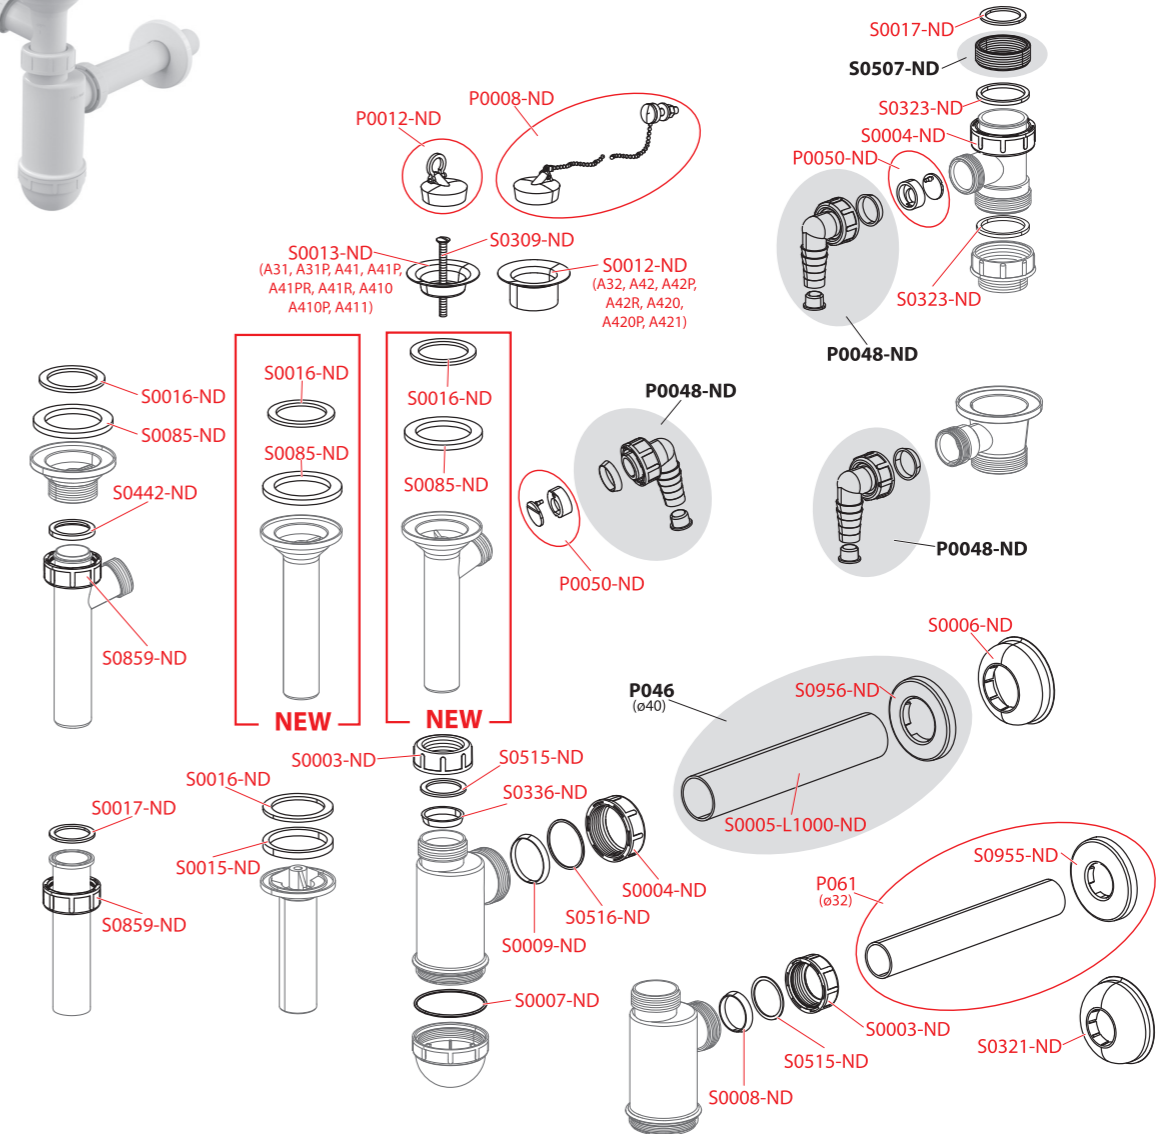

A31, A32, A41, A42, A43, A300, A31P, A410, A411, A41P, A41R, A420, A421, A42P, A42R, A430, A43P, A410P, A41PR, A420P, A430P

Order number	Description	Price
P0008-ND	Plug complete with chain (washbasin traps)	1,80 €
P0012-ND	PVC plug 5/4" (washbasin traps)	0,50 €
P0050-ND	Washer + flap	1,10 €
P061	Pipe DN32 with rosette	1,16 €
S0003-ND	Nut G1 1/4"	0,36 €
S0004-ND	Nut G1 1/2" (bath, shower, washbasin traps)	0,45 €
S0005-L1000-ND	Pipe PVC DN40; L = 1000	0,75 €
S0006-ND	Cover DN40	0,75 €
S0007-ND	O-ring 58x2 (washbasin traps)	0,35 €
S0008-ND	Conical sealing 37x31x5 (bath and shower traps)	0,35 €
S0009-ND	Conical sealing 44x39x5 (bath, shower, wash-basin and sink traps)	0,50 €
S0012-ND	Trap grid plastic	0,35 €
S0013-ND	Trap grid 5/4" stainless steel (wash-basin traps)	1,05 €
S0015-ND	Sealing 60x50x6 (washbasin traps)	0,36 €

Order number	Description	Price
S0016-ND	Sealing 60x45.5x2 (washbasin traps)	0,36 €
S0017-ND	Sealings 39x28x2 (washbasin traps)	0,36 €
S0085-ND	Sealing 70x50x6 (bath traps, shower traps A461, A462, wash-basin and sink traps)	0,50 €
S0309-ND	Screw M6x80 stainless steel (washbasin traps)	0,50 €
S0321-ND	Cover DN32	0,75 €
S0323-ND	Sealing 45x37x3	0,40 €
S0336-ND	Conical sealings white	0,35 €
S0442-ND	Sealing 39x30x4	0,40 €
S0515-ND	Friction ring DN32	0,35 €
S0516-ND	Friction ring DN40	0,45 €
S0859-ND	Nut G1 1/4" high	0,55 €
S0955-ND	Rosette DN32	0,75 €
S0956-ND	Rosette DN40	0,75 €