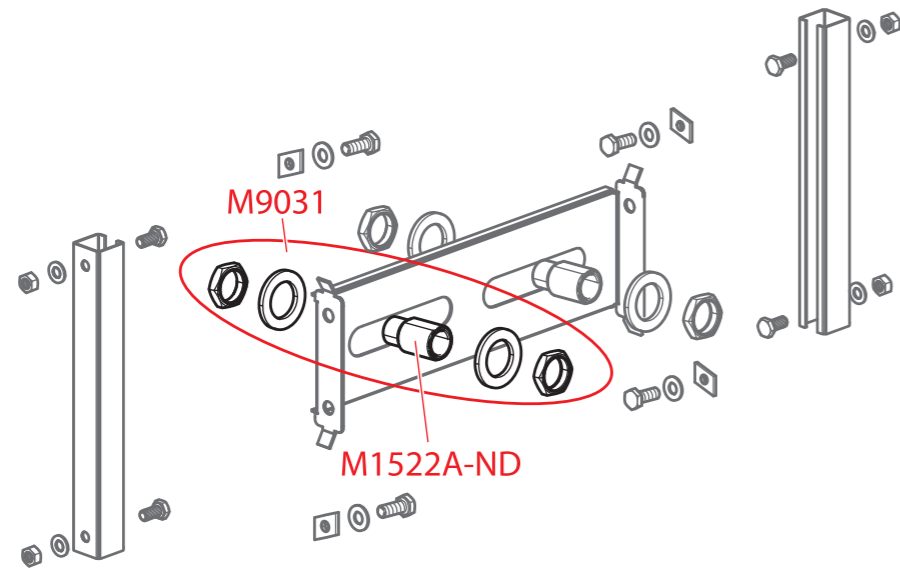

Order number	Description	Price
M1522A-ND	Reduction G3/4"-G1/2" - short	5,75 €
M9031	Reduction - set	12,23 €