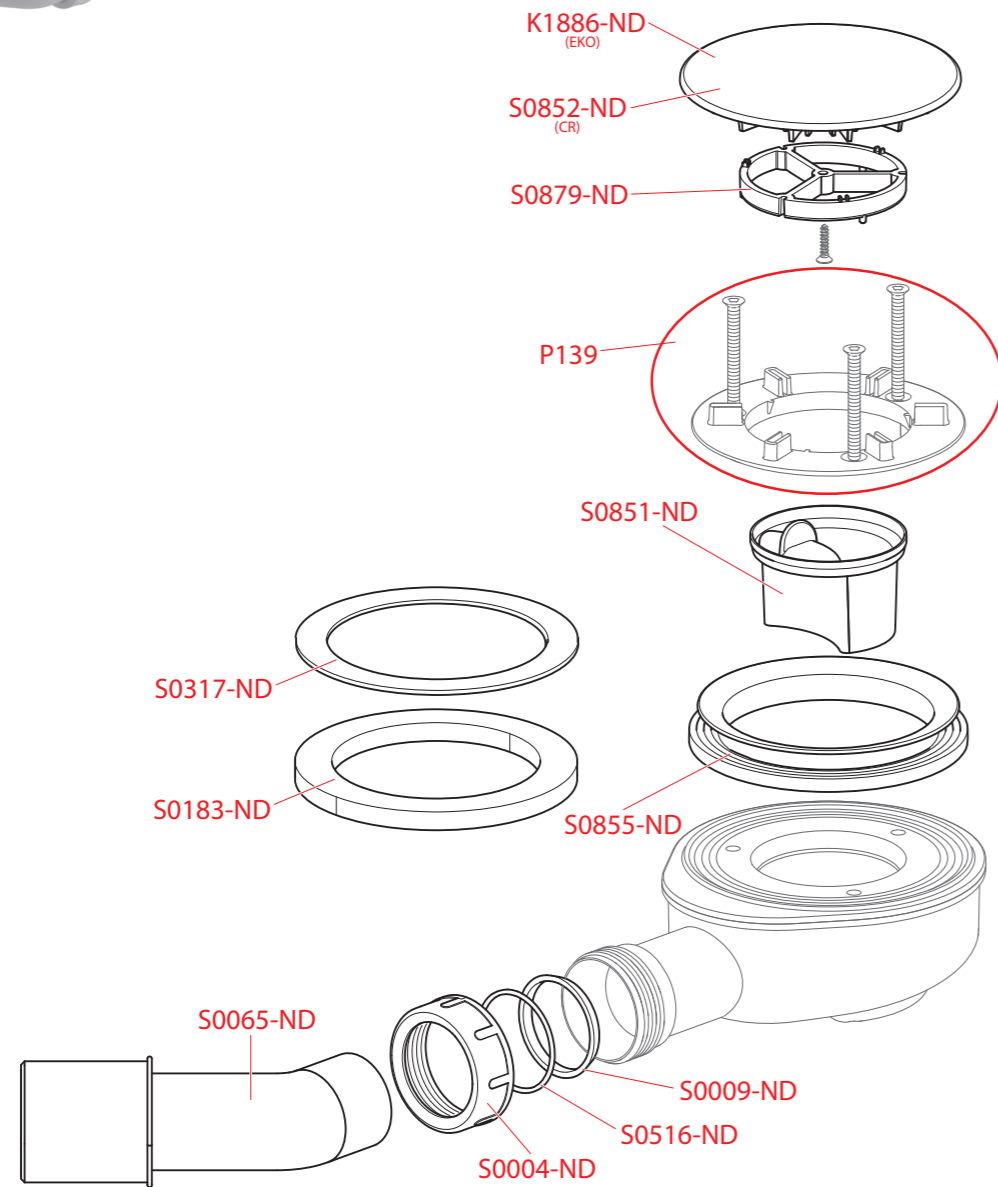

A491CR, A492CR

Order number	Description	Price
K1886-ND	Cover for A49 EKO	4,83 €
P139	Trap ring complete 90 LOW	2,71 €
S0004-ND	Nut G1 1/2" (bath, shower, washbasin traps)	0,45 €
S0009-ND	Conical sealing 44x39x5 (bath, shower, wash-basin and sink traps)	0,50 €
S0065-ND	Elbow DN40/50 - 45°	1,30 €
S0183-ND	Sealing 115x85x6 rubber (shower traps A48, A49B, A49CR, A49K)	1,00 €

Order number	Description	Price
S0317-ND	Sealing 115x90x2	0,75 €
S0516-ND	Friction ring DN40	0,45 €
S0851-ND	Inlet	2,10 €
S0852-ND	Cover DN90 chrome	6,12 €
S0855-ND	Sealing for trap 90 LOW	1,15 €
S0879-ND	Guide ring	0,90 €