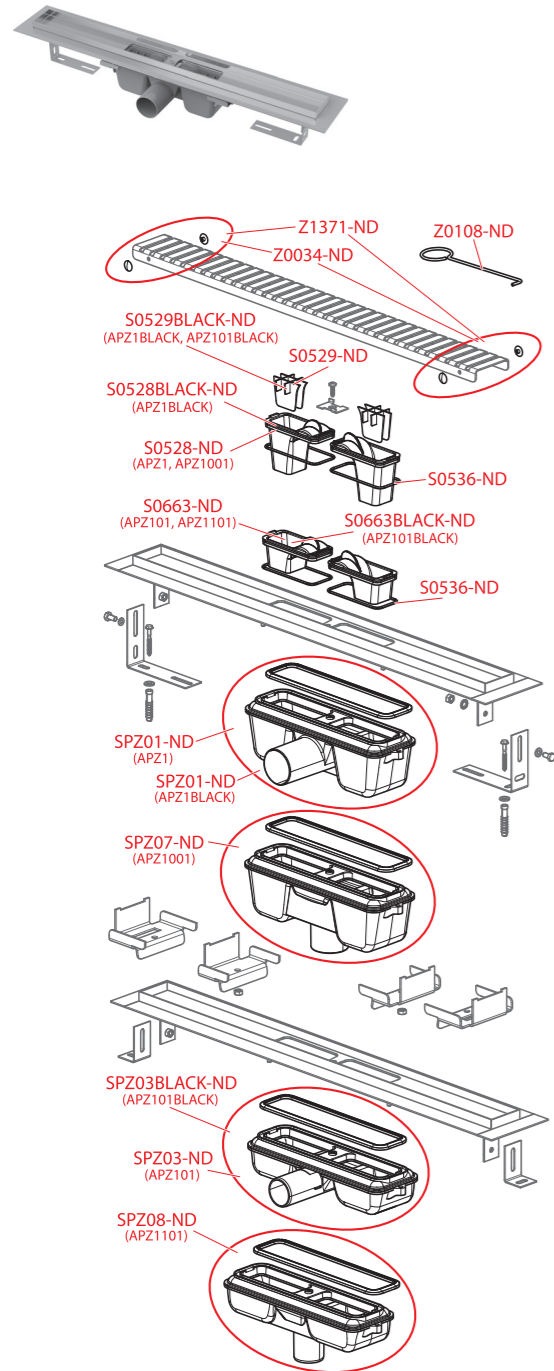

APZ1, APZ101, APZ1001, APZ1BLACK, APZ101 Low, APZ1101 Low, APZ101BLACK Low

Order number	Description	Price
K0569-ND	Washer for APZ4	1,65 €
K0629-ND	Eccentric washer	0,55 €
K0631-ND	Washer shortened left	1,65 €
K0633-ND	Washer shortened right	1,65 €
S0528-ND	Odour trap SPZ for stainless steel shower drains	1,00 €
S0528BLACK-ND	Odour trap SPZ for stainless steel shower drains – black-matt	2,00 €
S0529-ND	Strainer SPZ	0,85 €
S0529BLACK-ND	Strainer SPZ – black-matt	1,65 €
S0536-ND	O-ring 75x2,5	0,65 €
S0663-ND	Odour trap SPZ low	1,00 €