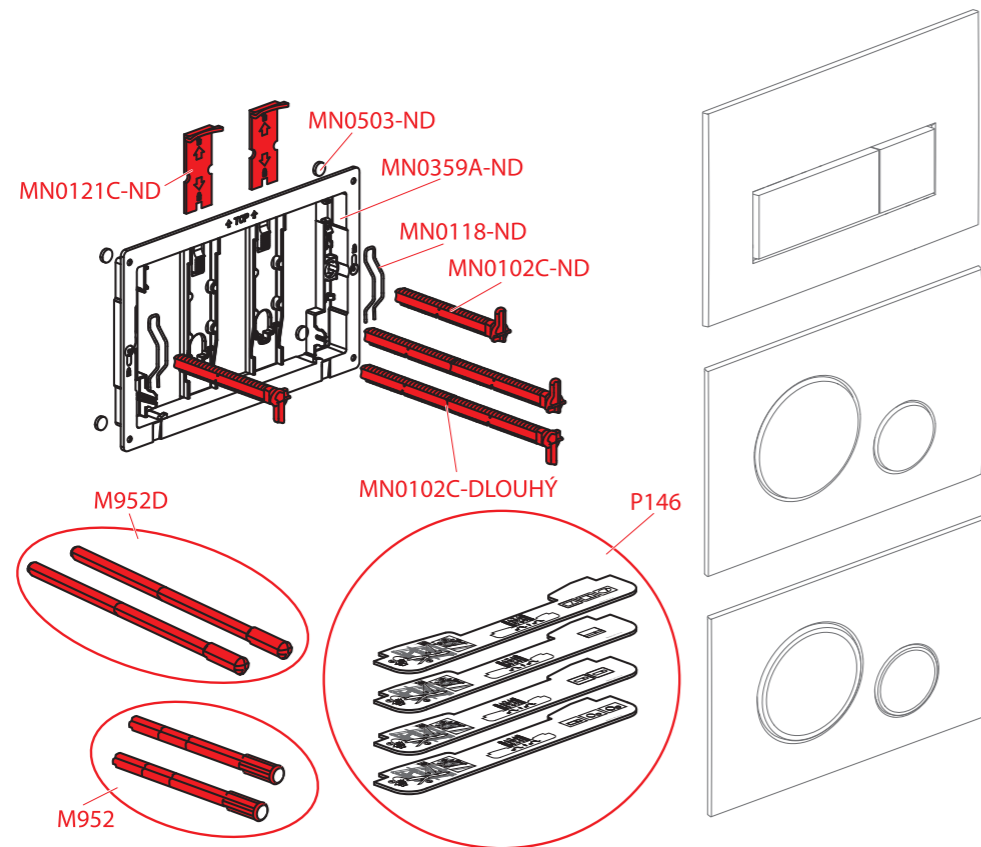

A117B

Order number	Description	Price
M1522A-ND	Reduction G3/4"-G1/2" - short	5,75 €
M9031	Reduction - set	12,23 €

A117PB

Order number	Description	Price
M0700-ND	Reduction G3/4"-G1/2"	6,62 €
M1522A-ND	Reduction G3/4"-G1/2" - short	5,75 €
M9031	Reduction - set	12,23 €

M770-M776, M670-M676, M570-M576

Order number	Description	Price
M952	Mechanism screw AM, 2 pcs	0,75 €
M952D	Mechanism screw extended AM, 2 pcs	3,60 €
MN0102C-DLOUHÝ	Flush plate frame screw extended 1 pc	1,80 €
MN0102C-ND	Flush plate frame screw	0,85 €
MN0118-ND	Flush plate screw spring	0,70 €
MN0121C-ND	Stopper	0,50 €
MN0359A-ND	Flush plate THIN frame M57X, M67x, M77x	2,45 €
MN0359A-ND	Flush plate THIN frame M57x, M67x, M77x	2,45 €
MN0503-ND	Adhesive sealing - M57X cutout	0,75 €
P146	Template for correct flush plate setup	2,00 €