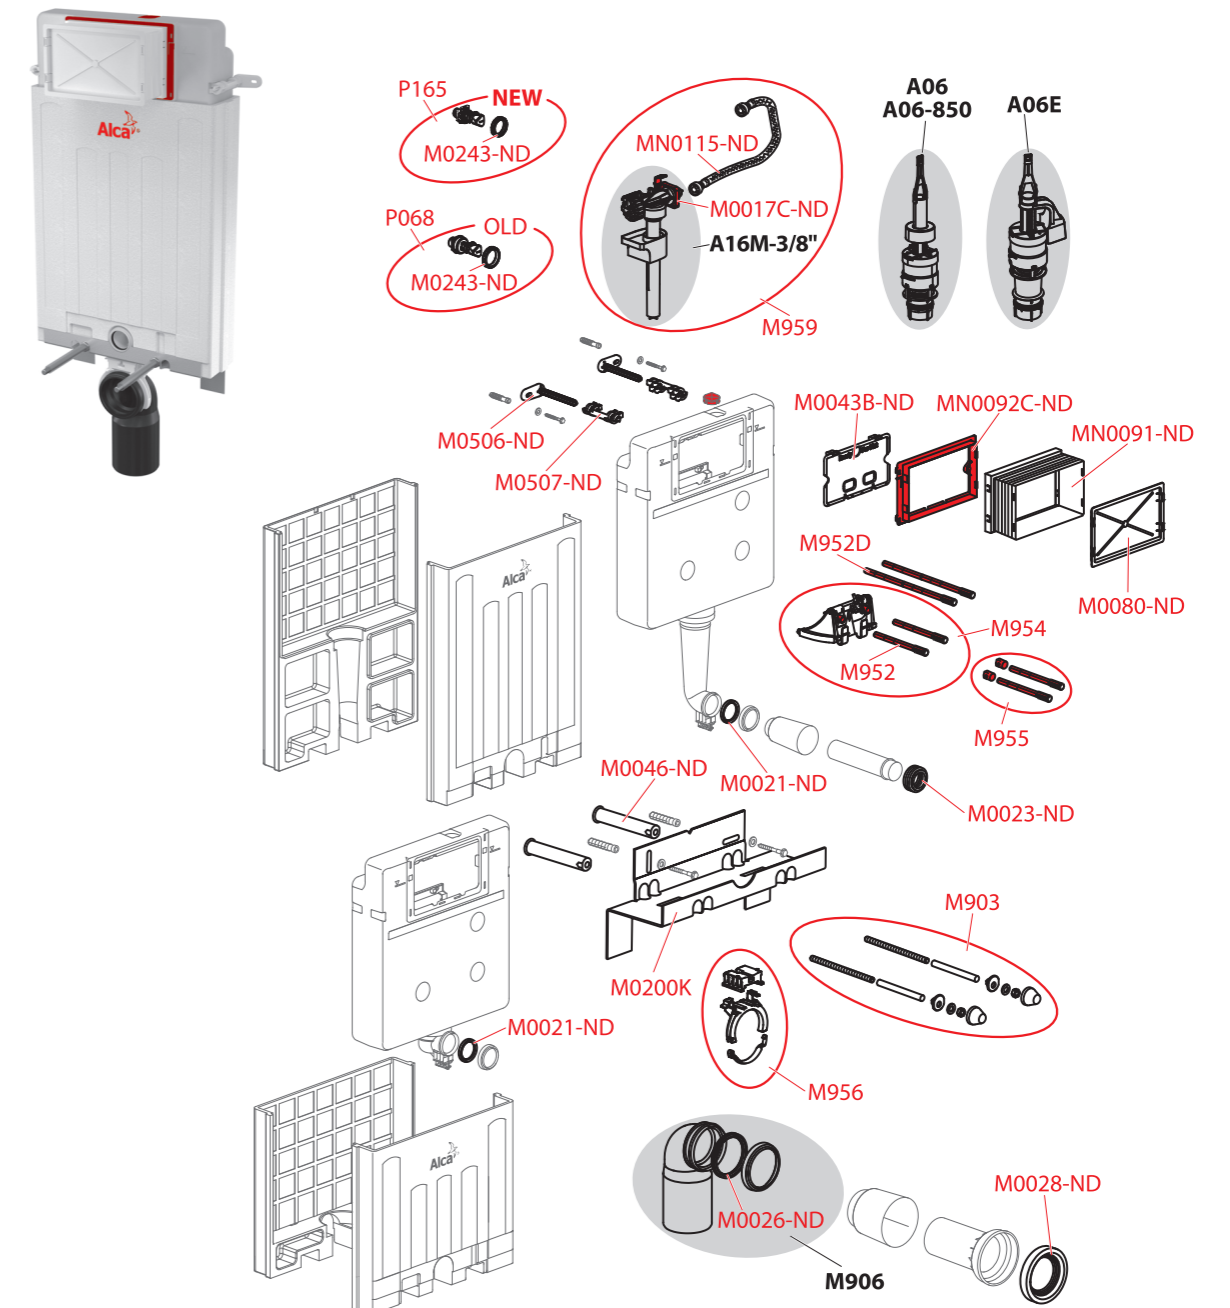

AM100/850, AM100/1000, AM100/1000E

Order number	Description	Price
M0017C-ND	Inlet fill valve bracket (range AM)	0,45 €
M0021-ND	Inlet sealing (WC modules)	0,90 €
M0023-ND	Wrapping seal 45x58x25 (WC modules)	1,10 €
M0026-ND	Waste sealing (WC modules)	1,65 €
M0028-ND	Coupler sealing	3,60 €
M0043B-ND	Inner plate	1,00 €
M0046-ND	Console pipe	2,50 €
M0080-ND	Sleeve lid	1,40 €
M0200K-ND	Console	13,20 €
M0243-ND	Nut for angle valve bracket	0,55 €
M0506-ND	WC cistern hinge support	0,55 €
M0507-ND	WC cistern hinges	0,50 €
M903	Threaded rods + accessories	3,90 €

Order number	Description	Price
M952	Mechanism screw AM, 2 pcs	0,75 €
M952D	Mechanism screw extended AM, 2 pcs	3,60 €
M954	Mechanism complete AM	3,75 €
M955	Set for changing mechanism screws AM	1,05 €
M956	Sliding waste pipe holder	3,90 €
M959	Set for exchange of inlet fill valve and hose for WC module AM	12,76 €
MN0091-ND	Frame sleeve	1,75 €
MN0092C-ND	Frame for WC module sleeve (range AM)	1,15 €
MN0115-ND	Pipe with O-ring for module range AM	3,45 €
P068	Angle valve with holder and nut, set	12,23 €
P165	Angle valve SCHELL with bracket and nut	12,23 €