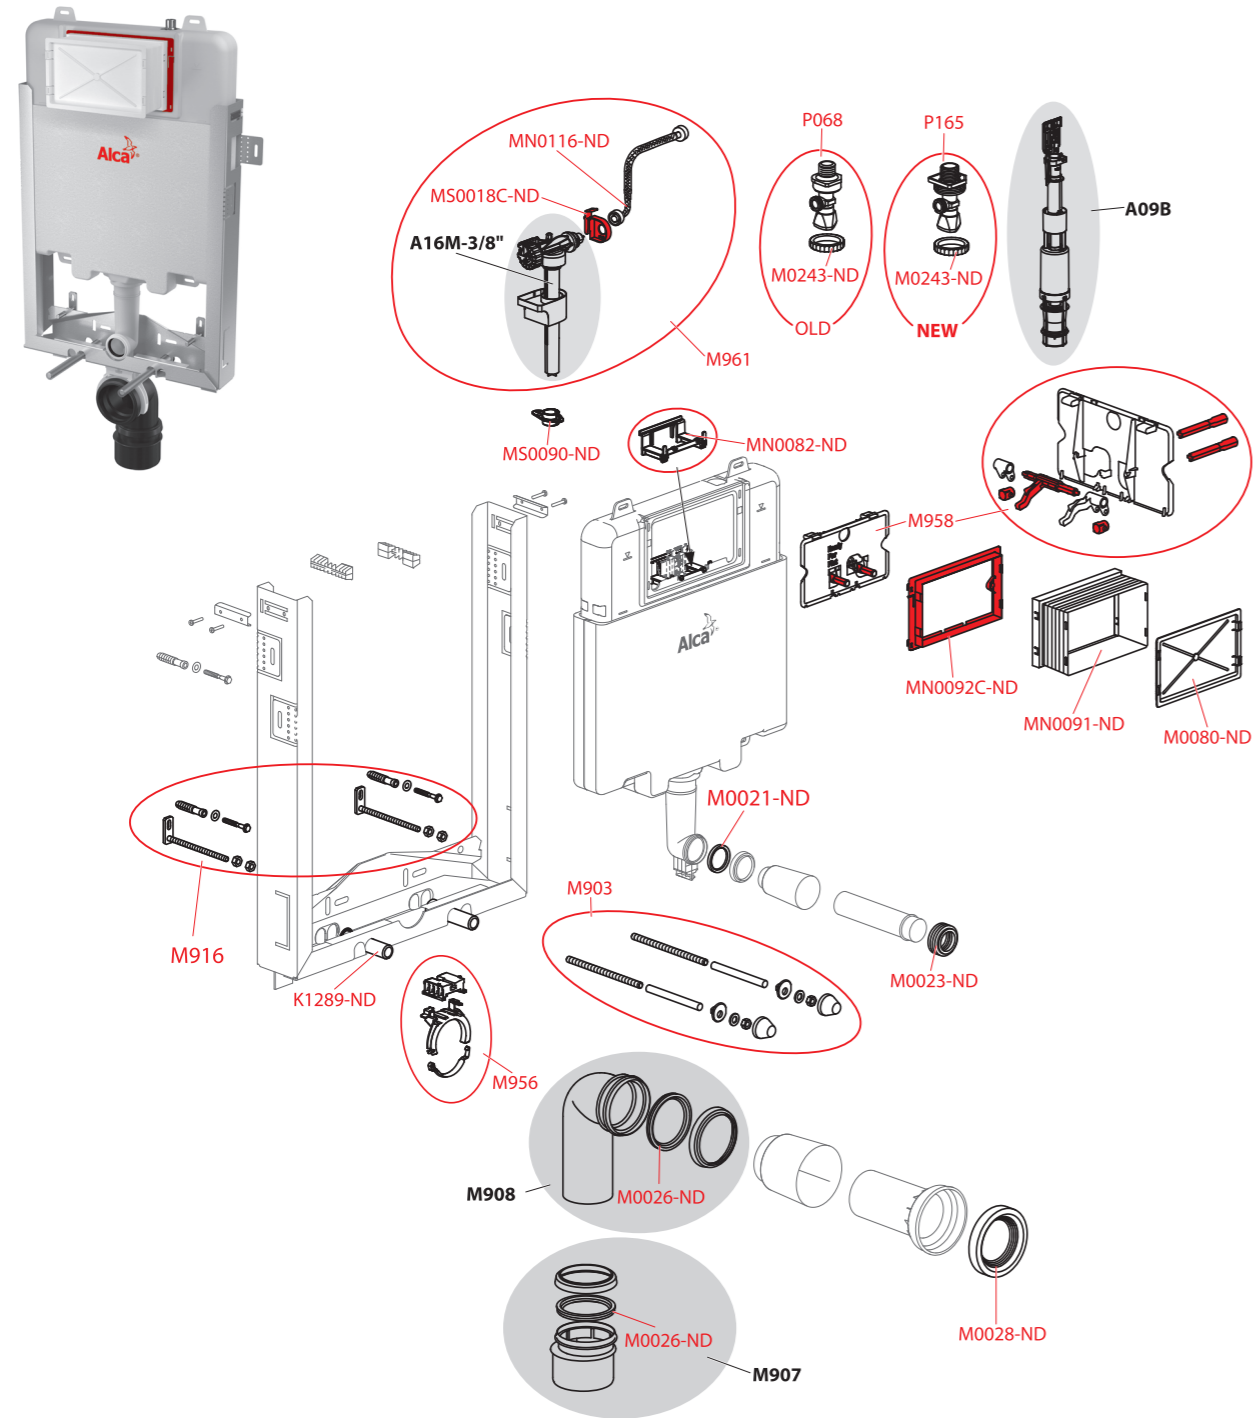

AM1115/1000

Order number	Description	Price
K1289-ND	Console pipe	2,50 €
M0021-ND	Inlet sealing (WC modules)	0,90 €
M0023-ND	Wrapping seal 45x58x25 (WC modules)	1,10 €
M0026-ND	Waste sealing (WC modules)	1,65 €
M0028-ND	Coupler sealing	3,60 €
M0080-ND	Sleeve lid	1,40 €
M0243-ND	Nut for angle valve bracket	0,55 €
M903	Threaded rods + accessories	3,90 €
M916	Fixation set	10,25 €
M956	Sliding waste pipe holder	3,90 €
M958	Cover with mechanism for WC modules Slim (range AM)	4,35 €

Order number	Description	Price
M961	Set for exchange of inlet fill valve and hose for WC module Slim AM	13,64 €
MN0082-ND	Spacer for WC cistern Slim	1,75 €
MN0091-ND	Frame sleeve	1,75 €
MN0092C-ND	Frame for WC module sleeve (range AM)	1,15 €
MN0116-ND	Pipe with O-ring for module Slim range AM	4,55 €
MS0018C-ND	Inlet fill valve bracket for modules Slim (range AM)	0,45 €
MS0090-ND	Spacer for inlet fill valve – Slim	0,80 €
P068	Angle valve with holder and nut, set	12,23 €
P165	Angle valve SCHELL with bracket and nut	12,23 €
S0065-ND	Elbow DN40/50 – 45°	1,30 €