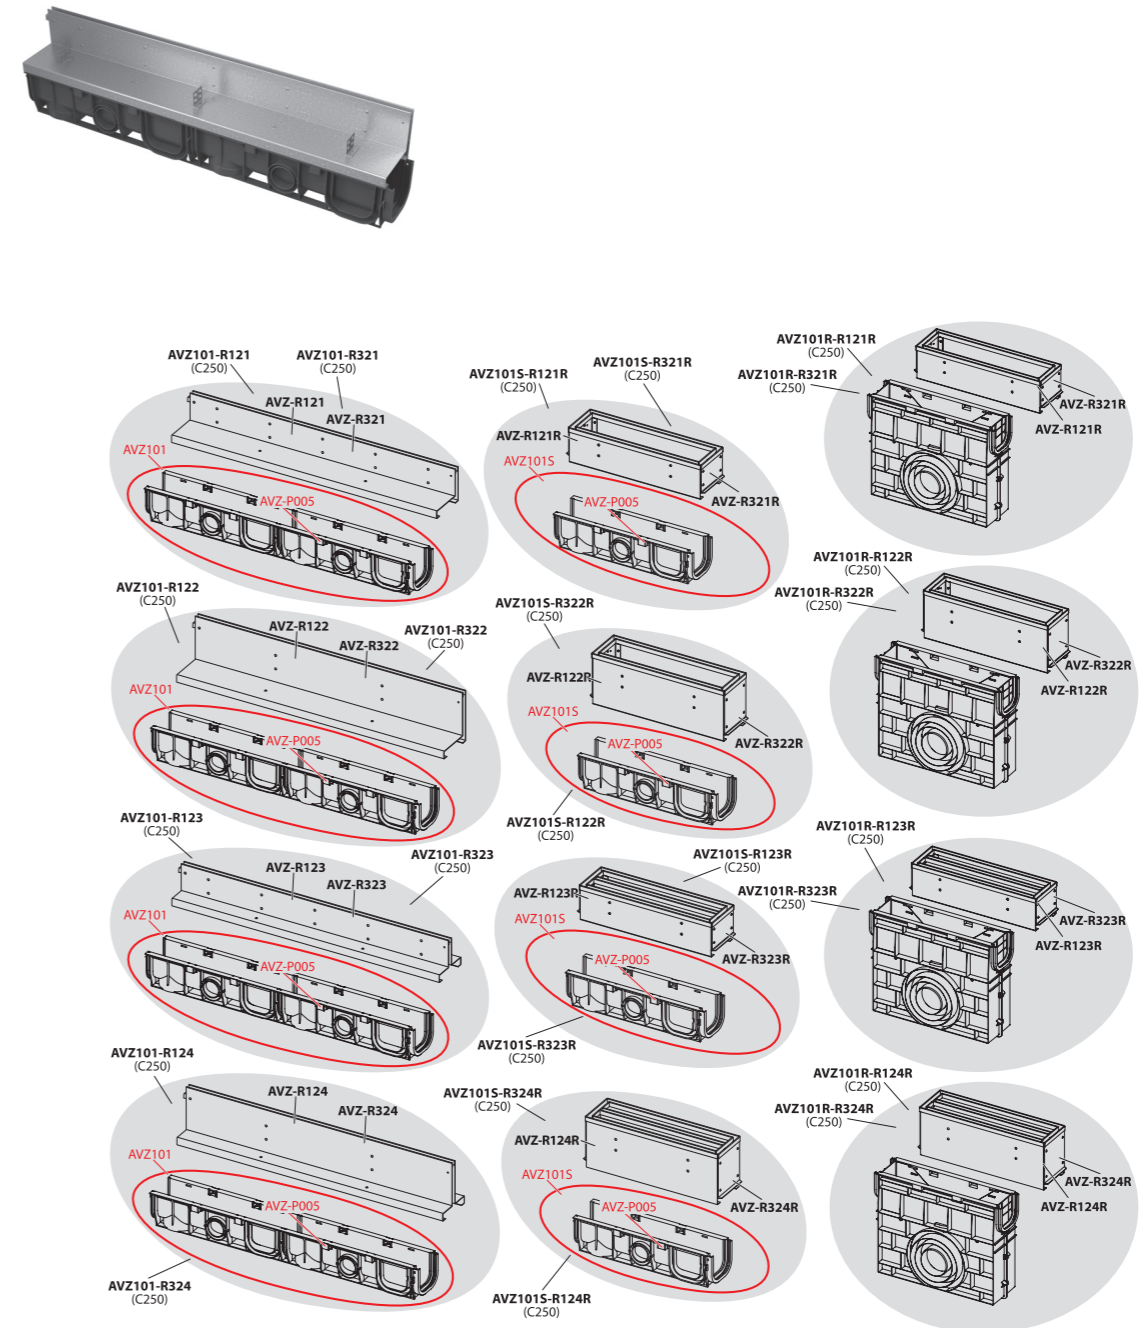

Order number	Description	Price
AVZ-P005	Cover on mounting holes	0,75 €
AVZ101	Outdoor drain channel 100 mm without frame	12,32 €
AVZ101S	Outdoor drain channel 500 mm without frame	10,56 €