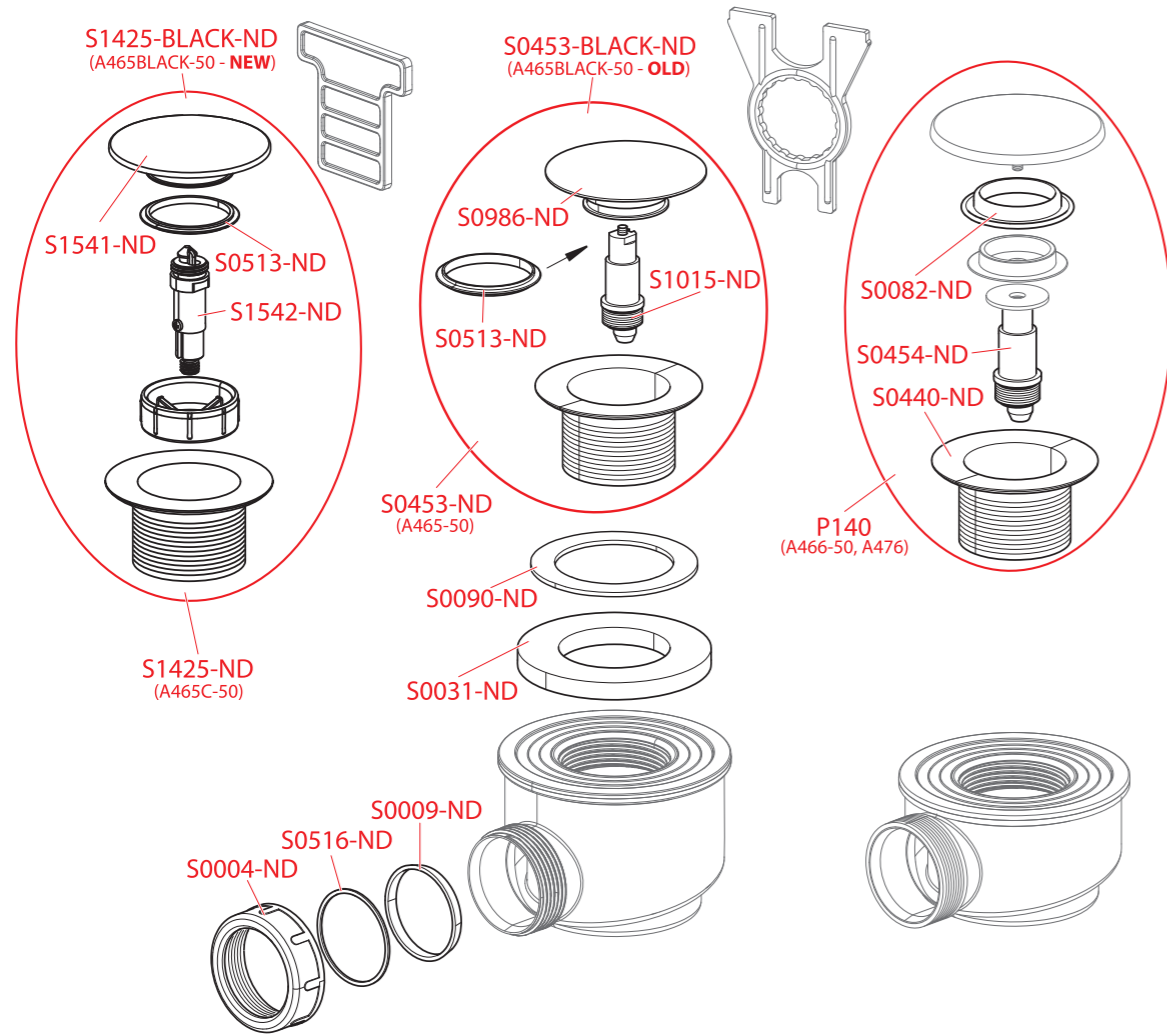

A465, A466, A476, A465BLACK