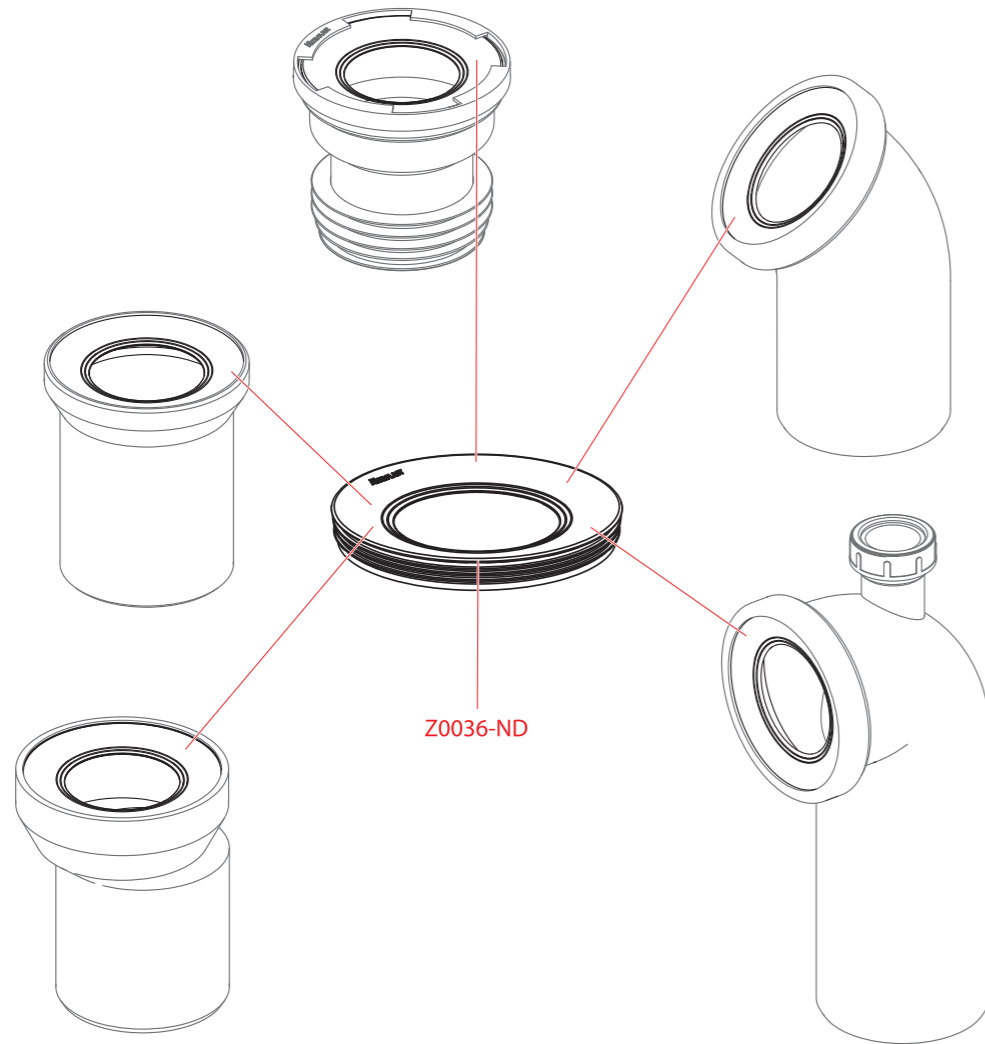

A90, A91, A92, A970, A991

Z0036-ND

Order number	Description	Price
Z0036-ND	WC connection cuff	1,00 €