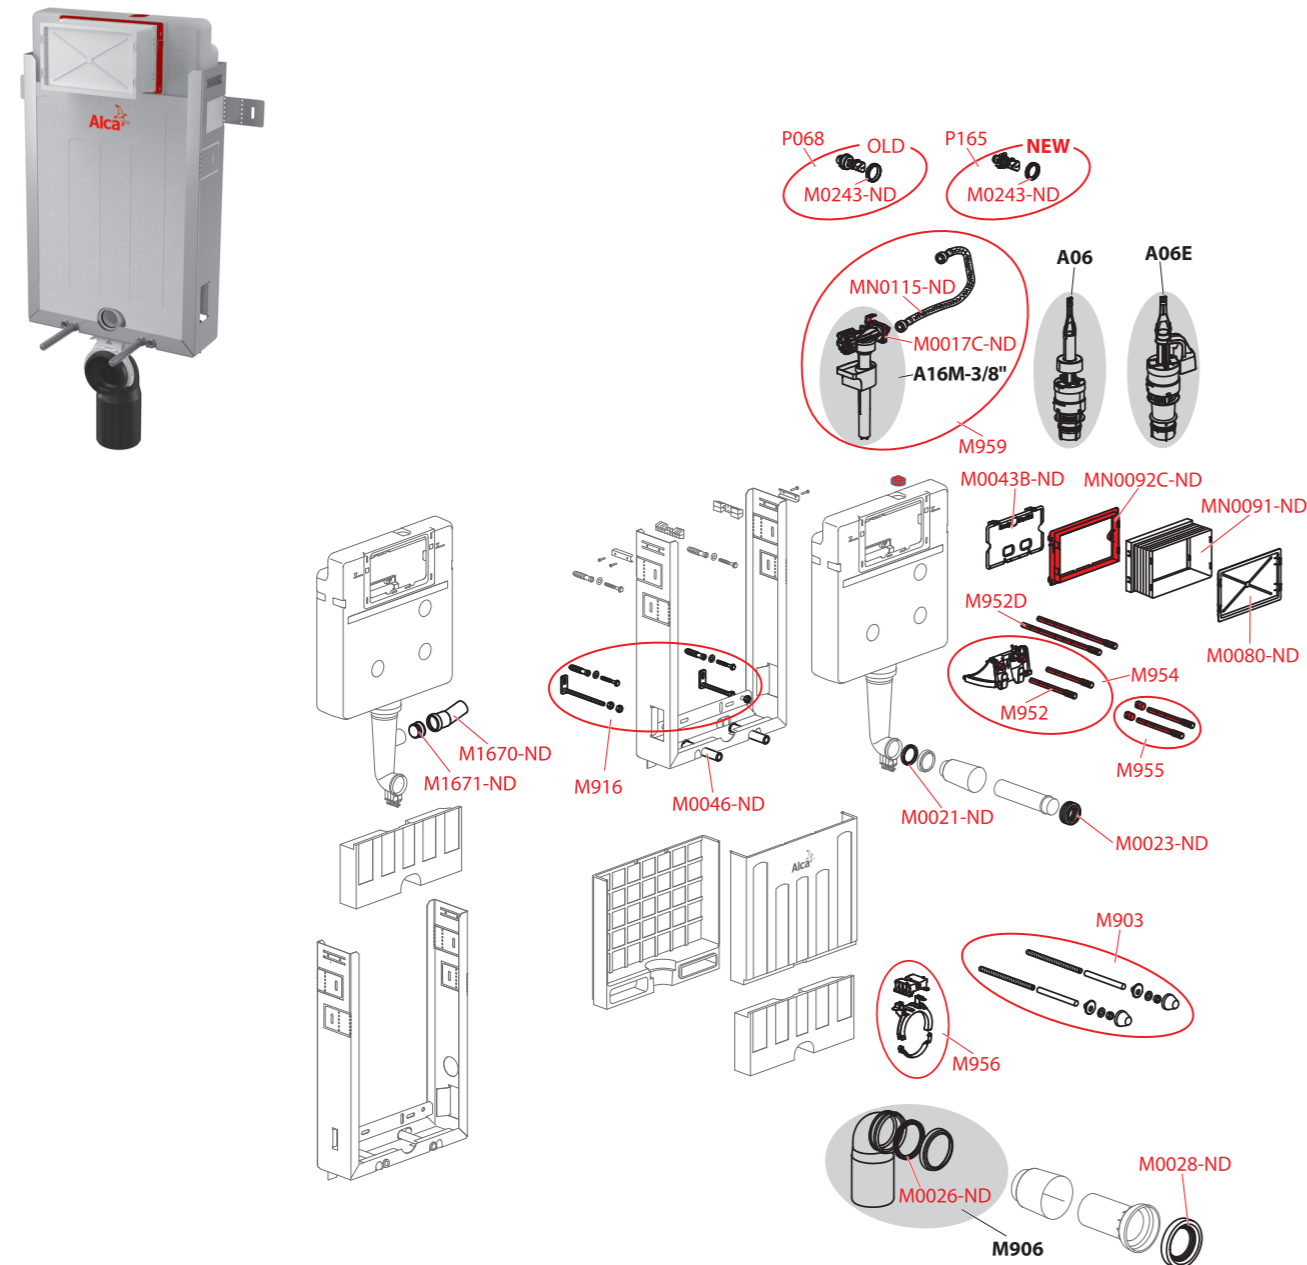

AM115/1000, AM115/1000E, AM115/1000V

Order number	Description	Price
M0017C-ND	Inlet fill valve bracket (range AM)	0,45 €
M0021-ND	Inlet sealing (WC modules)	0,90 €
M0023-ND	Wrapping seal 45x58x25 (WC modules)	1,10 €
M0026-ND	Waste sealing (WC modules)	1,65 €
M0028-ND	Coupler sealing	3,60 €
M0043B-ND	Inner plate	1,00 €
M0046-ND	Console pipe	2,50 €
M0080-ND	Sleeve lid	1,40 €
M0243-ND	Nut for angle valve bracket	0,55 €
M1670-ND	HT elbow 40/15	1,65 €
M1671-ND	Opening cover	1,00 €
M903	Threaded rods + accessories	3,90 €
M916	Fixation set	10,25 €

Order number	Description	Price
M952	Mechanism screw AM, 2 pcs	0,75 €
M952D	Mechanism screw extended AM, 2 pcs	3,60 €
M954	Mechanism complete AM	3,75 €
M955	Set for changing mechanism screws AM	1,05 €
M956	Sliding waste pipe holder	3,90 €
M959	Set for exchange of inlet fill valve and hose for WC module AM	12,76 €
MN0091-ND	Frame sleeve	1,75 €
MN0092C-ND	Frame for WC module sleeve (range AM)	1,15 €
MN0115-ND	Pipe with O-ring for module range AM	3,45 €
P068	Angle valve with holder and nut, set	12,23 €
P165	Angle valve SCHELL with bracket and nut	12,23 €