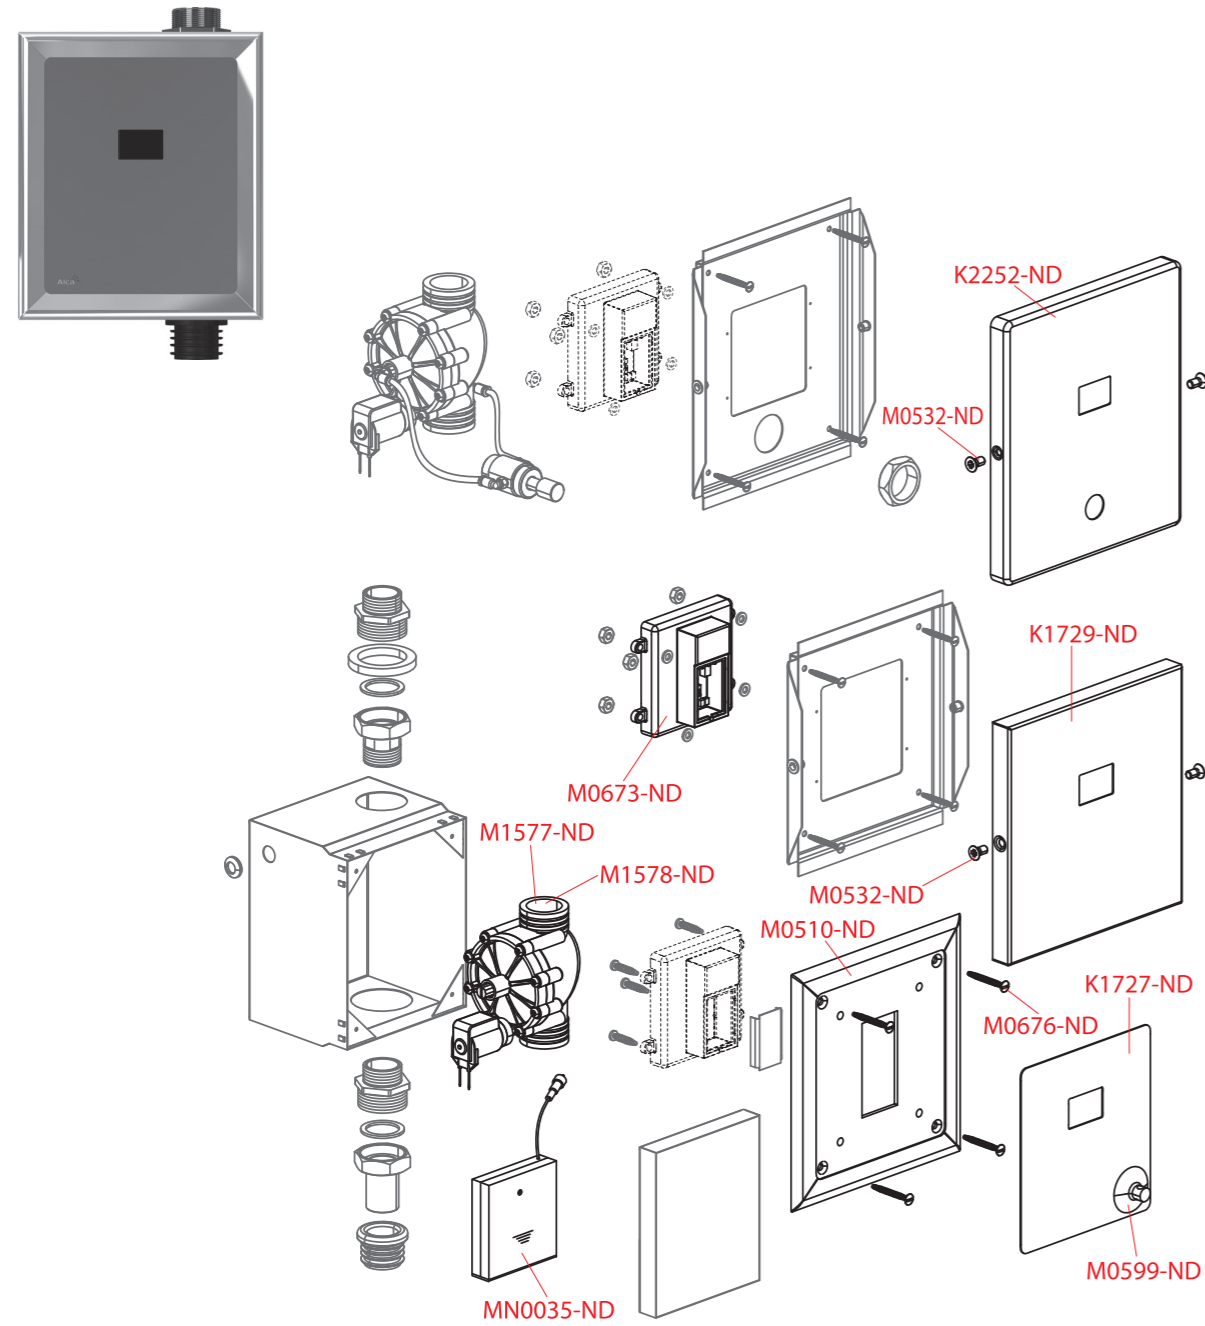

ASP3

Order number	Description	Price
K1727-ND	Frame cover for WC sensors	3,30 €
K1729-ND	Stainless steel frame for WC sensor	18,13 €
K2252-ND	Stainless steel frame for WC sensor ASP3-KT	18,92 €
M0510-ND	Plate for WC sensor, chrome-plated	8,69 €
M0532-ND	Screw M 4x10	0,60 €
M0599-ND	Suction pad 30 mm	0,75 €
M0673-ND	Complete infra sensor with valve for WC sensor	94,33 €
M0676-ND	Screw 3,5x32	0,36 €
M1577-ND	Valve for sensor	88,12 €
M1578-ND	Valve for sensor – battery operated	102,48 €
MN0035-ND	Battery box	18,04 €