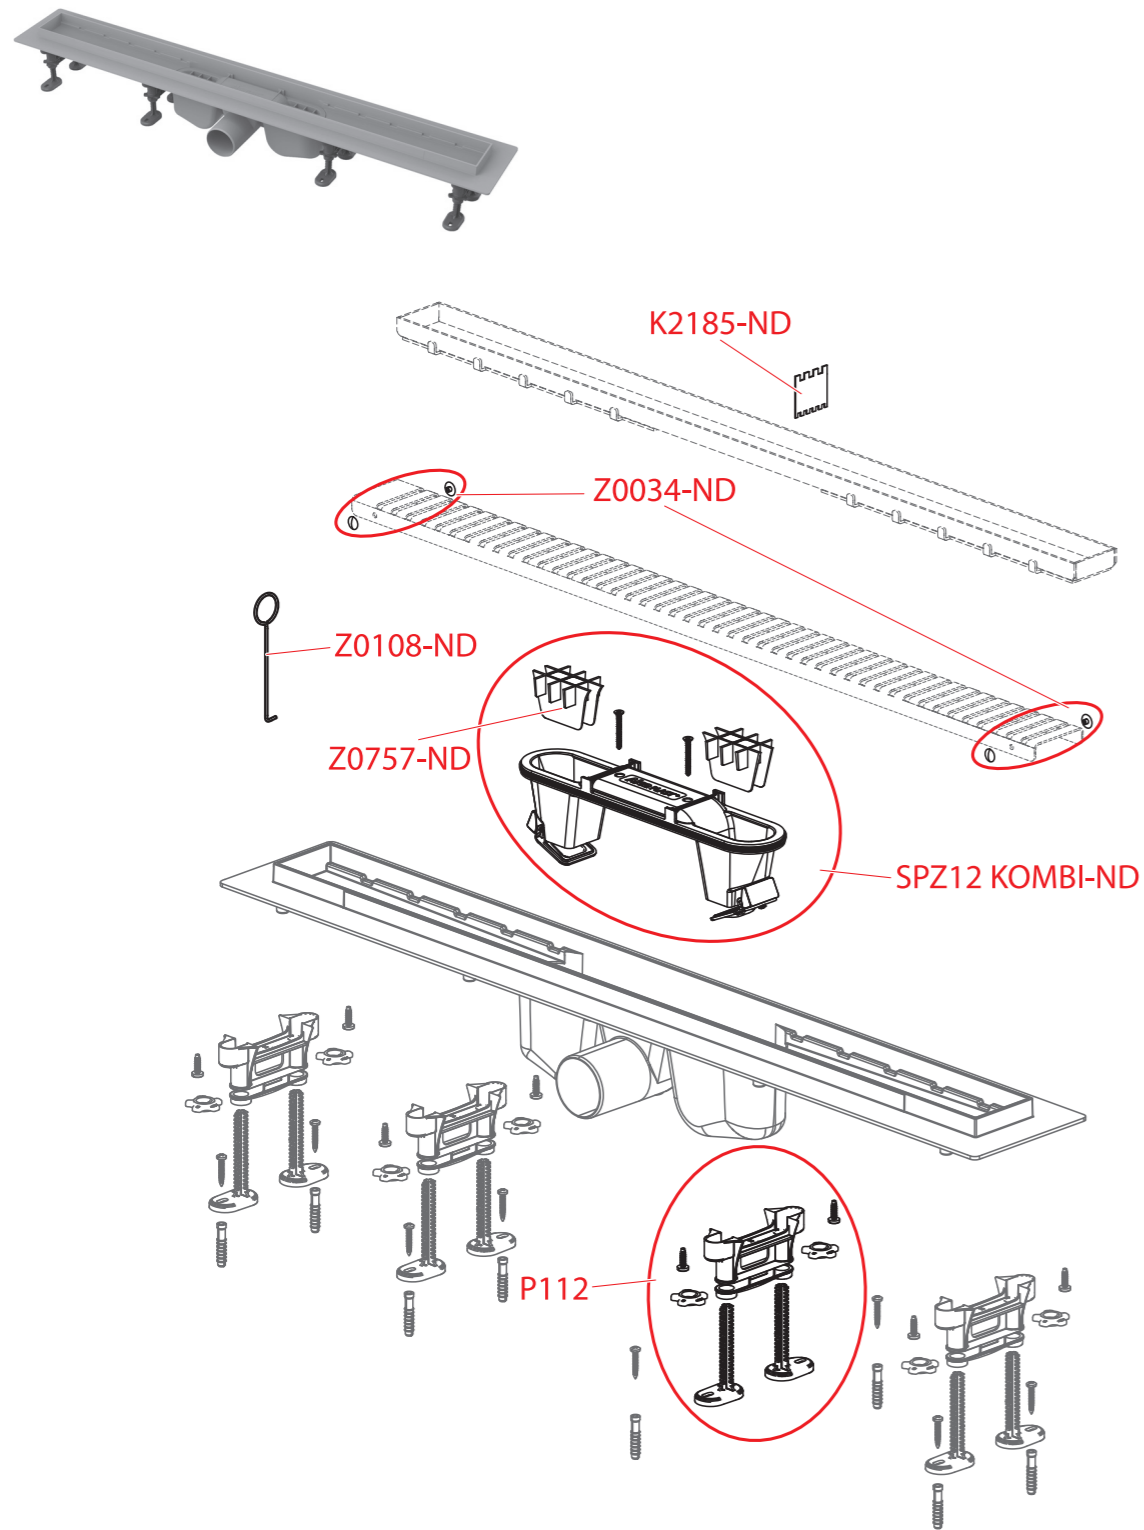

APZ12 Optimal, APZ22 Optimal

Order number	Description	Price
K2185-ND	Iron comb FLOOR	1,25 €
P112	Height adjustable feet for APZ12	2,10 €
SPZ12 KOMBI-ND	Odour trap for APZ12, combi (SMART)	10,96 €
Z0034-ND	Spacer stoppers set - 4 pcs	1,40 €
Z0108-ND	Shower drain hook	1,40 €
Z0757-ND	Strainer APZ50	1,00 €