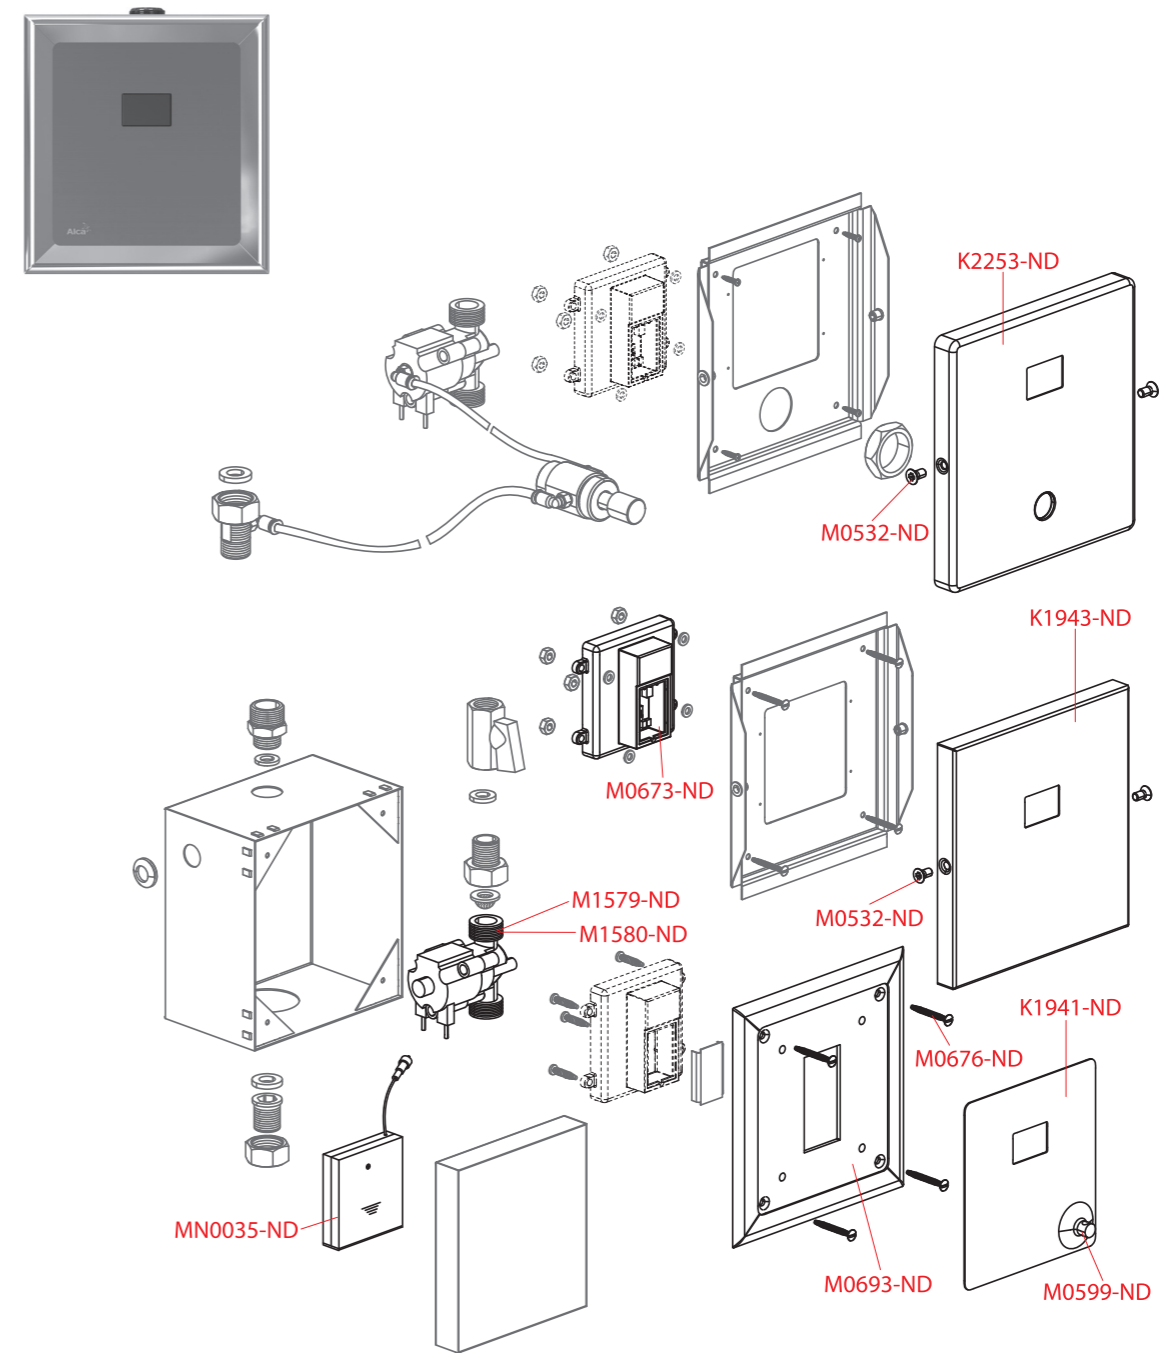

ASP4

Order number	Description	Price
K1941-ND	Frame cover	3,00 €
K1943-ND	Stainless steel frame	18,13 €
K2253-ND	Stainless steel frame for ASP4-KT	18,92 €
M0510-ND	Plate for WC sensor, chrome-plated	8,69 €
M0532-ND	Screw M 4x10	0,60 €
M0599-ND	Suction pad 30 mm	0,75 €
M0673-ND	Complete infra sensor with valve for WC sensor	94,33 €
M0676-ND	Screw 3,5x32	0,36 €
M0693-ND	Plate for urinal sensor, chrome-plated	8,69 €
M1579-ND	Valve R mini – battery operated	65,44 €
M1580-ND	Valve R mini – power source	59,77 €
MN0035-ND	Battery box	18,04 €