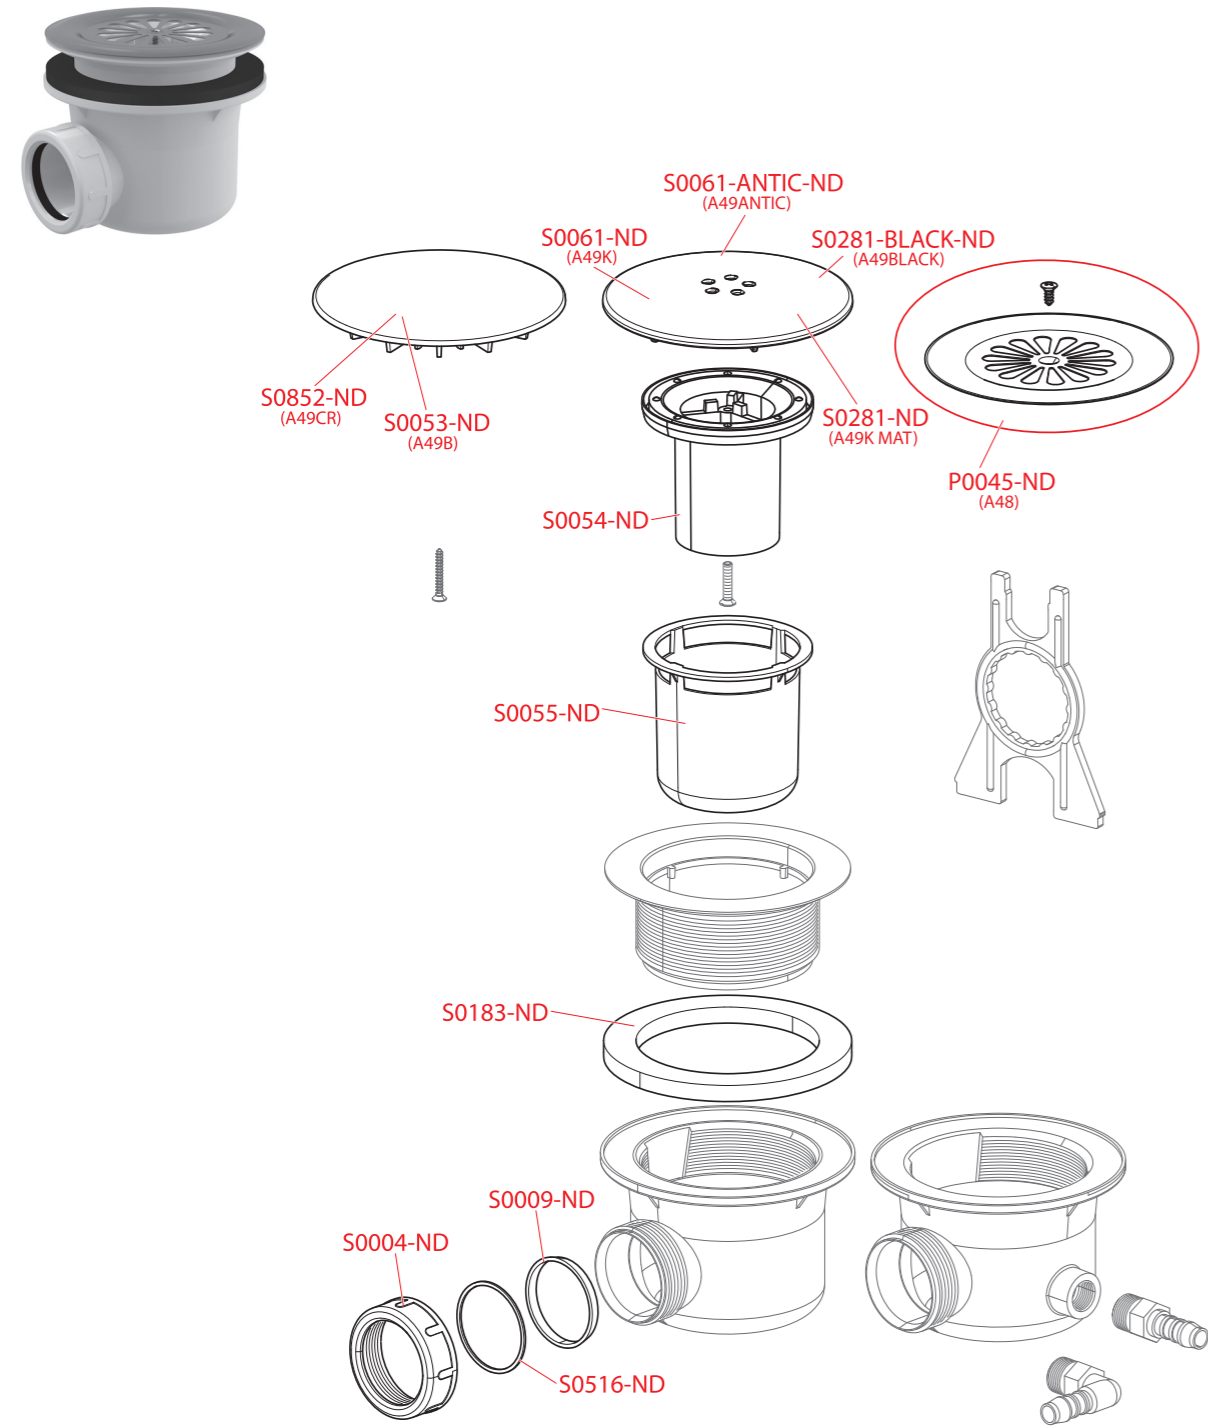

A48, A49

Order number	Description	Price
P0045-ND	Shower trap grid DN90	2,05 €
S0004-ND	Nut G1 1/2" (bath, shower, washbasin traps)	0,45 €
S0009-ND	Conical sealing 44x39x5 (bath, shower, wash-basin and sink traps)	0,50 €
S0053-ND	Cover DN90 white	2,40 €
S0054-ND	Inlet	1,20 €
S0055-ND	Cup	2,10 €
S0061-ANTIC-ND	Cover DN90 antic	21,84 €

Order number	Description	Price
S0061-ND	Cover DN90 metal	9,77 €
S0183-ND	Sealing 115x85x6 rubber (shower traps A48, A49B, A49CR, A49K)	1,00 €
S0281-BLACK-ND	Cover 90 metal, black-matt	26,88 €
S0281-ND	Cover DN90 metal mat	10,74 €
S0516-ND	Friction ring DN40	0,45 €
S0852-ND	Cover DN90 chrome	6,12 €