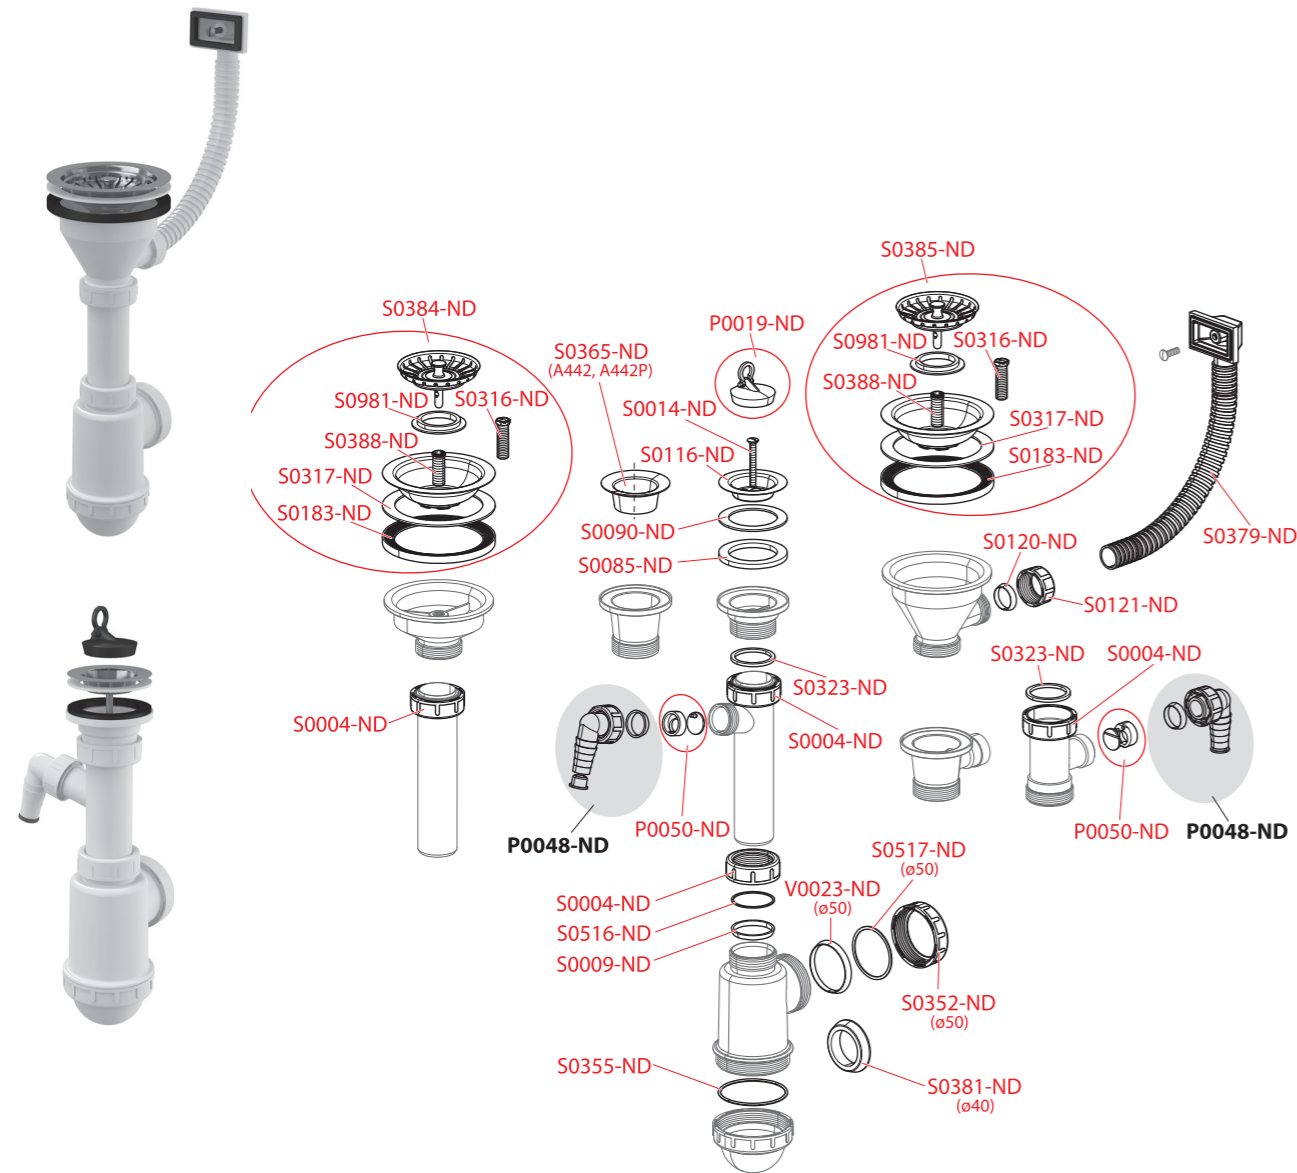

A33, A34, A37, A38, A331, A33P, A441, A442, A443, A444, A446, A447, A441P, A442P, A443P, A444P, A446P, A447P