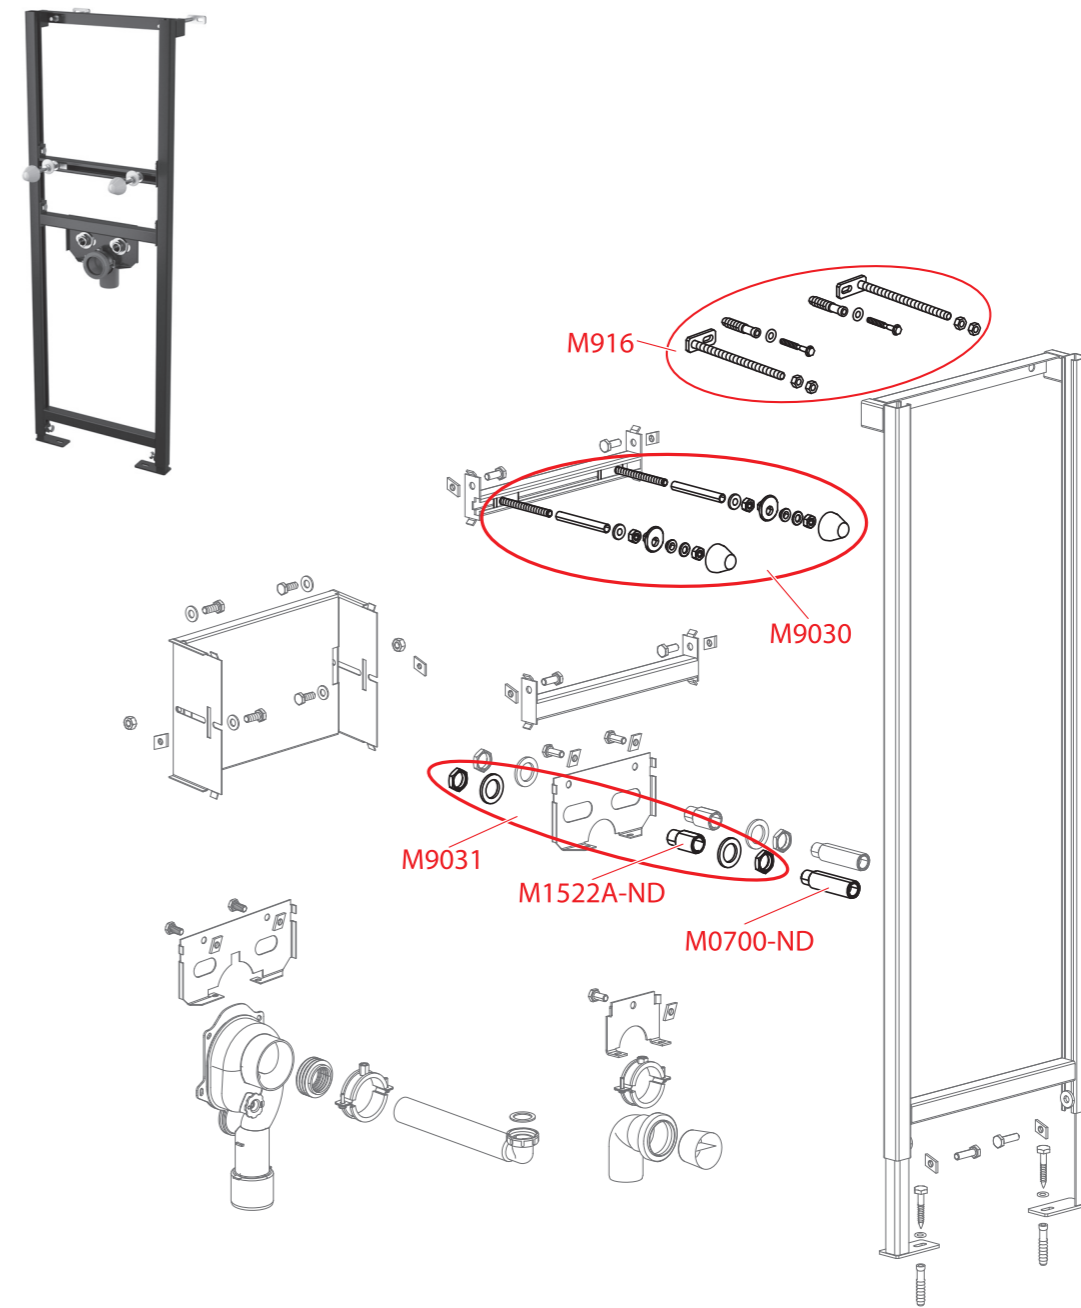

A104, A104A, A104B, A104PB, A104AVS

Order number	Description	Price
A681	Waste sink grid	11,00 €
M0017C-ND	Inlet fill valve bracket (range AM)	0,45 €
M0021-ND	Inlet sealing (WC modules)	0,90 €
M0023-ND	Wrapping seal 45x58x25 (WC modules)	1,10 €
M0026-ND	Waste sealing (WC modules)	1,65 €
M0028-ND	Coupler sealing	3,60 €
M0039-ND	Sleeve	1,75 €
M0043B-ND	Inner plate	1,00 €
M0080-ND	Sleeve lid	1,40 €
M0243-ND	Nut for angle valve bracket	0,55 €
M0603-ND	Cuff	1,40 €
M0700-ND	Reduction G3/4"-G1/2"	6,62 €
M1522A-ND	Reduction G3/4"-G1/2" - short	5,75 €
M903	Threaded rods + accessories	3,90 €
M9031	Reduction - set	12,23 €

Order number	Description	Price
M916	Fixation set	10,25 €
M952	Mechanism screw AM, 2 pcs	0,75 €
M952D	Mechanism screw extended AM, 2 pcs	3,60 €
M954	Mechanism complete AM	3,75 €
M955	Set for changing mechanism screws AM	1,05 €
M956	Sliding waste pipe holder	3,90 €
M959	Set for exchange of inlet fill valve and hose for WC module AM	12,76 €
MN0091-ND	Frame sleeve	1,75 €
MN0092C-ND	Frame for WC module sleeve (range AM)	1,15 €
MN0115-ND	Pipe with O-ring for module range AM	3,45 €
P068	Angle valve with holder and nut, set	12,23 €
P165	Angle valve SCHELL with bracket and nut	12,23 €
S0032-ND	Screw into metal 4.2x16 DIN 7983 A2	0,12 €

Order number	Description	Price
M0700-ND	Reduction G3/4"-G1/2"	6,62 €
M1522A-ND	Reduction G3/4"-G1/2" - short	5,75 €
M9030	Threaded rods + accessories	3,90 €
M9031	Reduction - set	12,23 €
M916	Fixation set	10,25 €
S0442-ND	Sealing 39x30x4	0,40 €