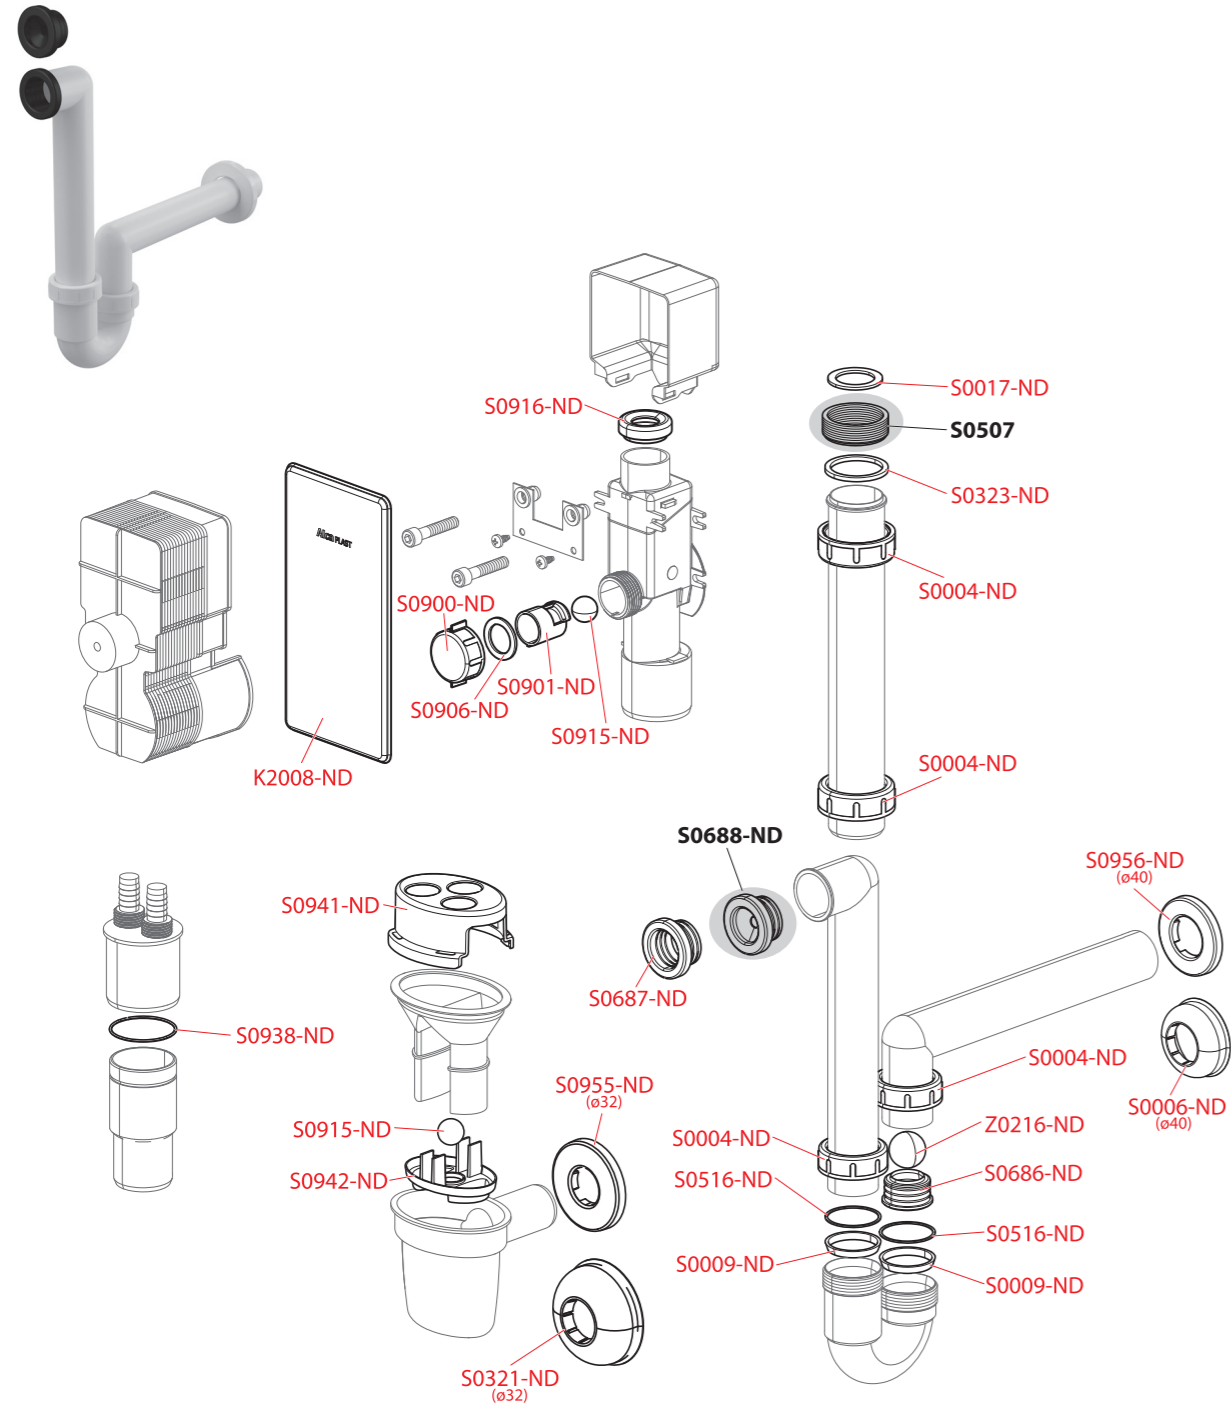

AKS1, AKS2, AKS3, AKS4, AKS5, AKS6, AKS1Z

Order number	Description	Price
K2008-ND	Cover for washing mashine trap	4,70 €
S0004-ND	Nut G1 1/2" (bath, shower, washbasin traps)	0,45 €
S0006-ND	Cover DN40	0,75 €
S0009-ND	Conical sealing 44x39x5 (bath, shower, wash-basin and sink traps)	0,50 €
S0017-ND	Sealings 39x28x2 (washbasin traps)	0,36 €
S0323-ND	Sealing 45x37x3	0,40 €
S0516-ND	Friction ring DN40	0,45 €
S0686-ND	Ball holder	1,00 €
S0687-ND	Wrapping seal 36/32	1,00 €
S0900-ND	Nut for washing machinge trap	0,60 €
S0901-ND	Insert for condensation trap	0,85 €

Order number	Description	Price
S0906-ND	Sealing 31x22x2	0,45 €
S0915-ND	Ball 0,72-PP	0,90 €
S0916-ND	Shaped sealing	0,45 €
S0938-ND	O-ring 40x1,5	0,45 €
S0941-ND	Holder of trap for dripping condensate	3,00 €
S0942-ND	Flap of condensation trap	0,70 €
S0955-ND	Rosette DN32	0,75 €
S0956-ND	Rosette DN40	0,75 €
Z0216-ND	Ball brushed DN1.138"	0,55 €