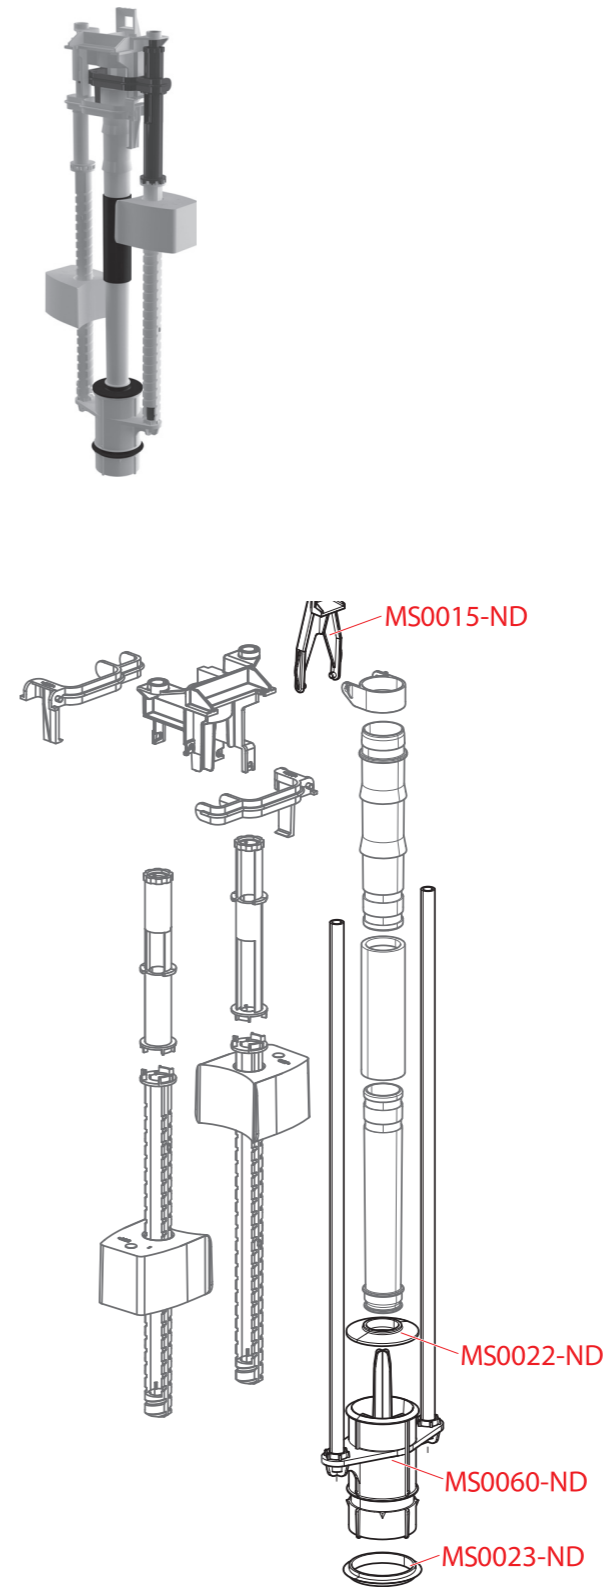

A09A

Order number	Description	Price
MS0015-ND	Pull bar for A09A	0,55 €
MS0022-ND	Flush valve sealing - SLIM	0,85 €
MS0023-ND	Flush valve outlet seal - SLIM	1,10 €
MS0060-ND	Flush valve outlet seal - complete	2,20 €