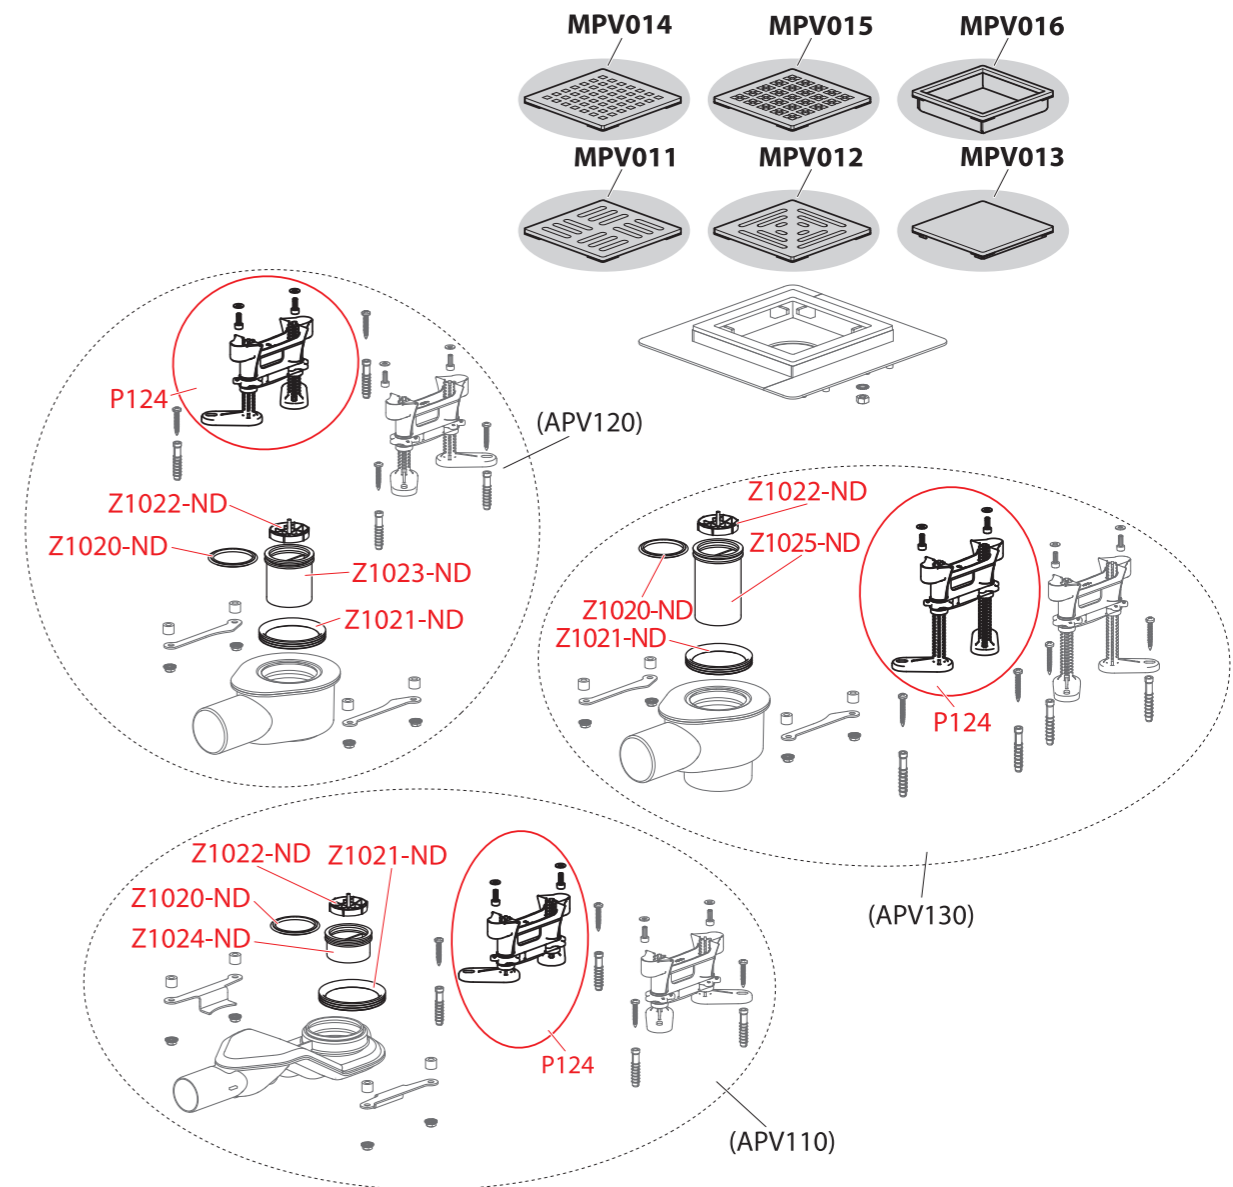

APV110, APV120, APV130

Order number	Description	Price
P124	Height adjustable feet	4,95 €
Z1018-ND	Shower drain hook	1,40 €
Z1020-ND	Shaped sealing for odour trap	1,30 €
Z1021-ND	Trap sealing	1,90 €
Z1022-ND	Strainer APZ13	2,45 €
Z1023-ND	Odour trap 25	2,45 €
Z1024-ND	Odour trap 30	2,60 €
Z1025-ND	Odour trap 50	3,75 €