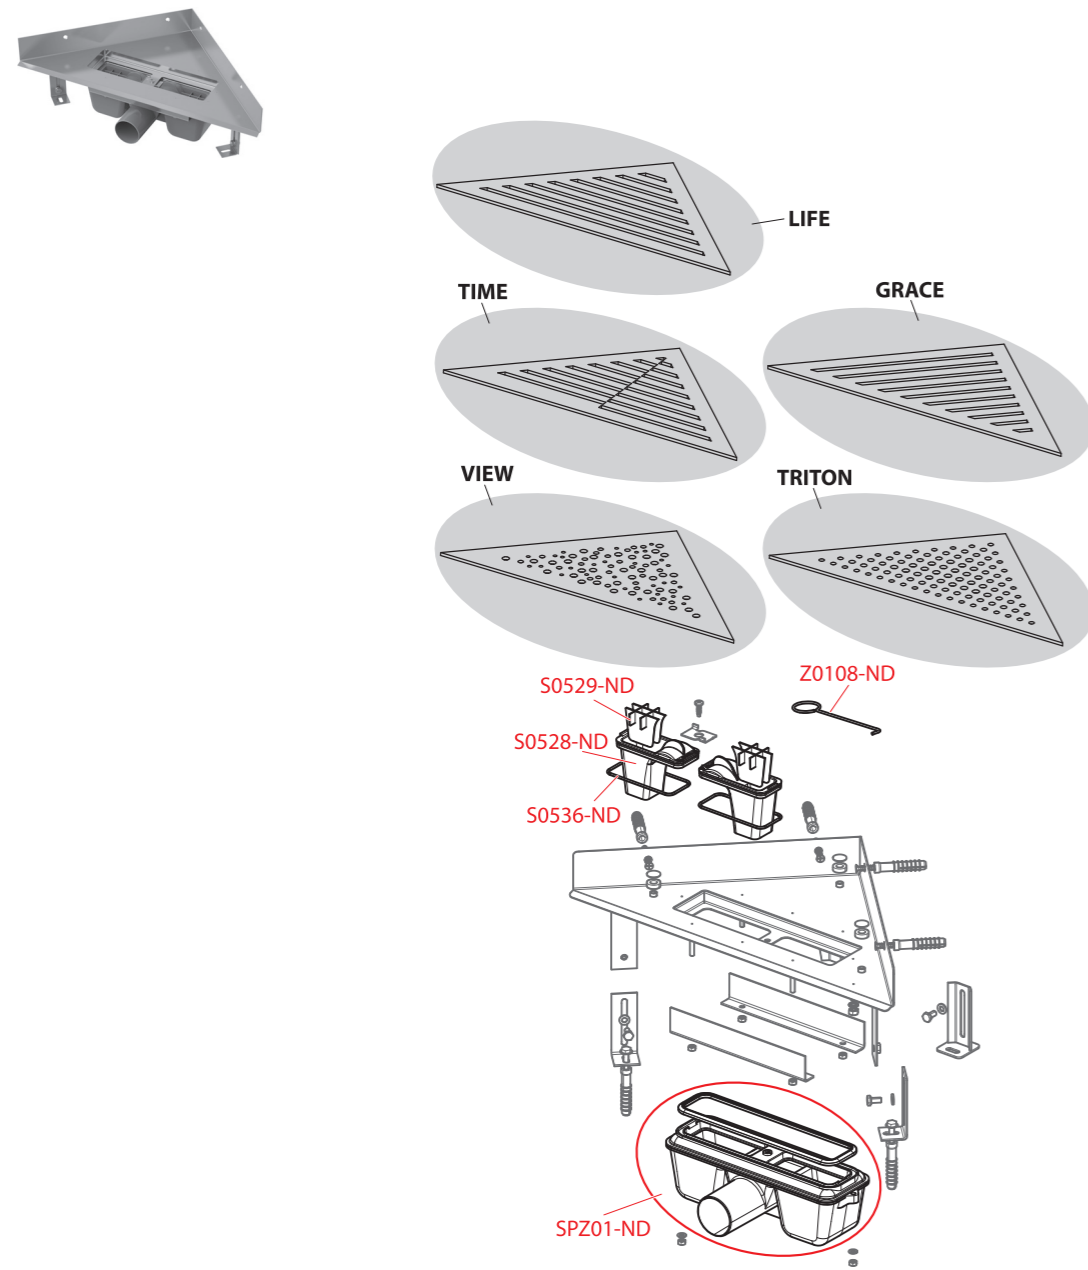

ARZ1

Order number	Description	Price
S0528-ND	Odour trap SPZ for stainless steel shower drains	1,00 €
S0529-ND	Strainer SPZ	0,85 €
S0536-ND	O-ring 75x2,5	0,65 €
S0663-ND	Odour trap SPZ low	1,00 €
SPZ01-ND	Trap for shower drain	25,20 €
SPZ03-ND	Trap for shower drain low, side	25,20 €
Z0108-ND	Shower drain hook	1,40 €