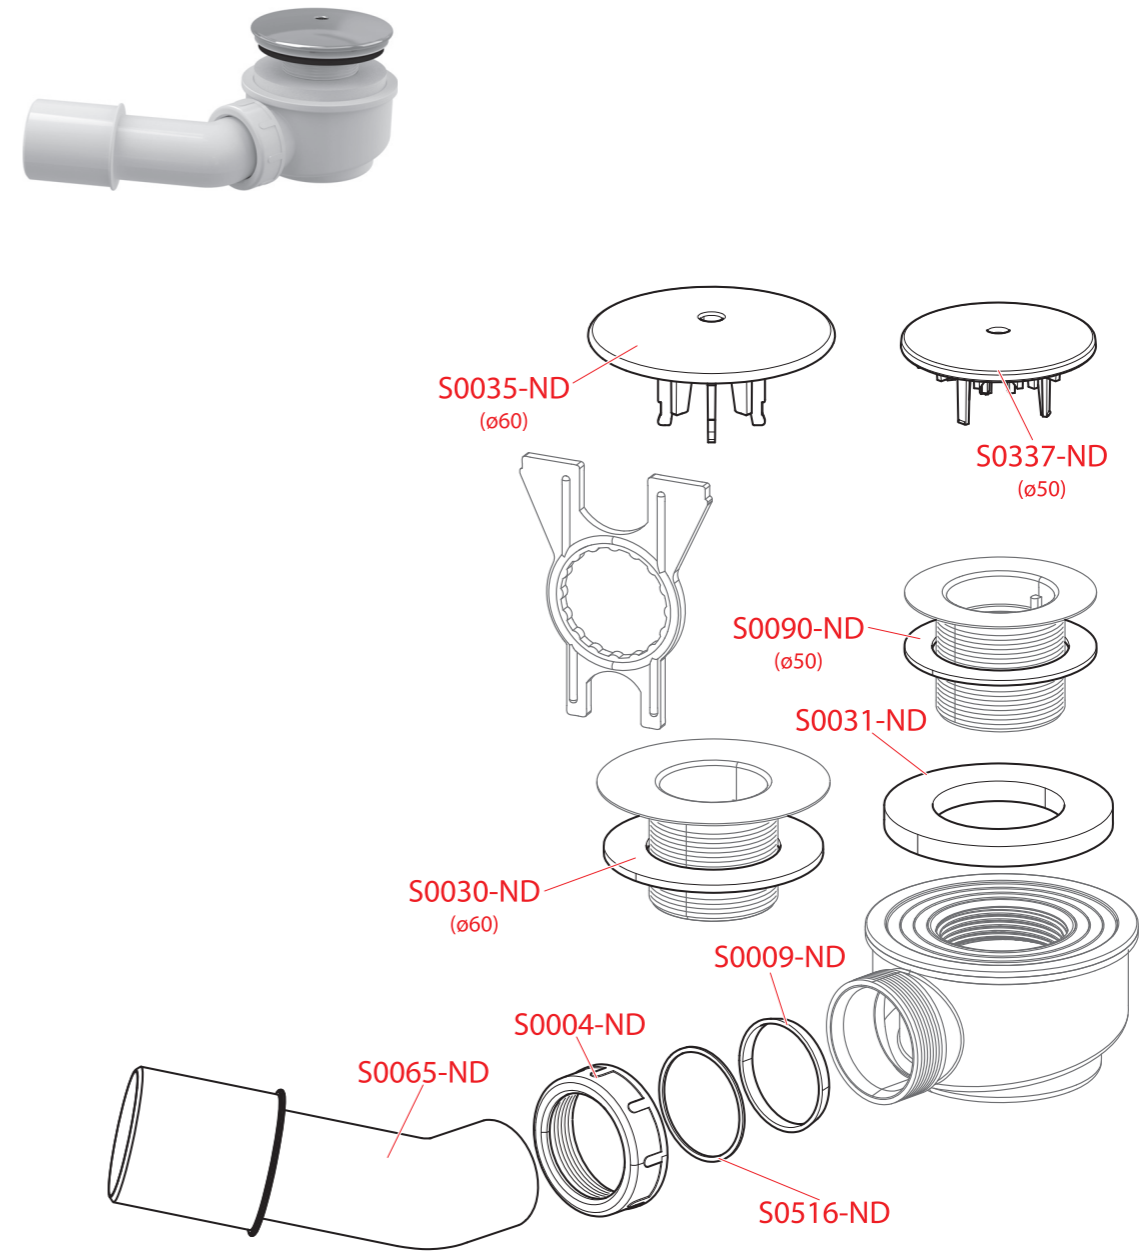

A471CR

Order number	Description	Price
S0004-ND	Nut G1 1/2" (bath, shower, washbasin traps)	0,45 €
S0009-ND	Conical sealing 44x39x5 (bath, shower, wash-basin and sink traps)	0,50 €
S0030-ND	Sealing 80x49x2 (shower traps A46, A47B, A47CR)	0,50 €
S0031-ND	Sealing 85x49x8 (shower traps A46, A47B, A47CR)	0,65 €
S0035-ND	Trap cover DN60 chrome	4,15 €

Order number	Description	Price
S0065-ND	Elbow DN40/50 - 45°	1,30 €
S0090-ND	Sealing 70x50x2 (shower traps A461, A462, A46, A47, sink traps)	0,50 €
S0337-ND	Trap cover DN50 chrome	4,15 €
S0516-ND	Friction ring DN40	0,45 €