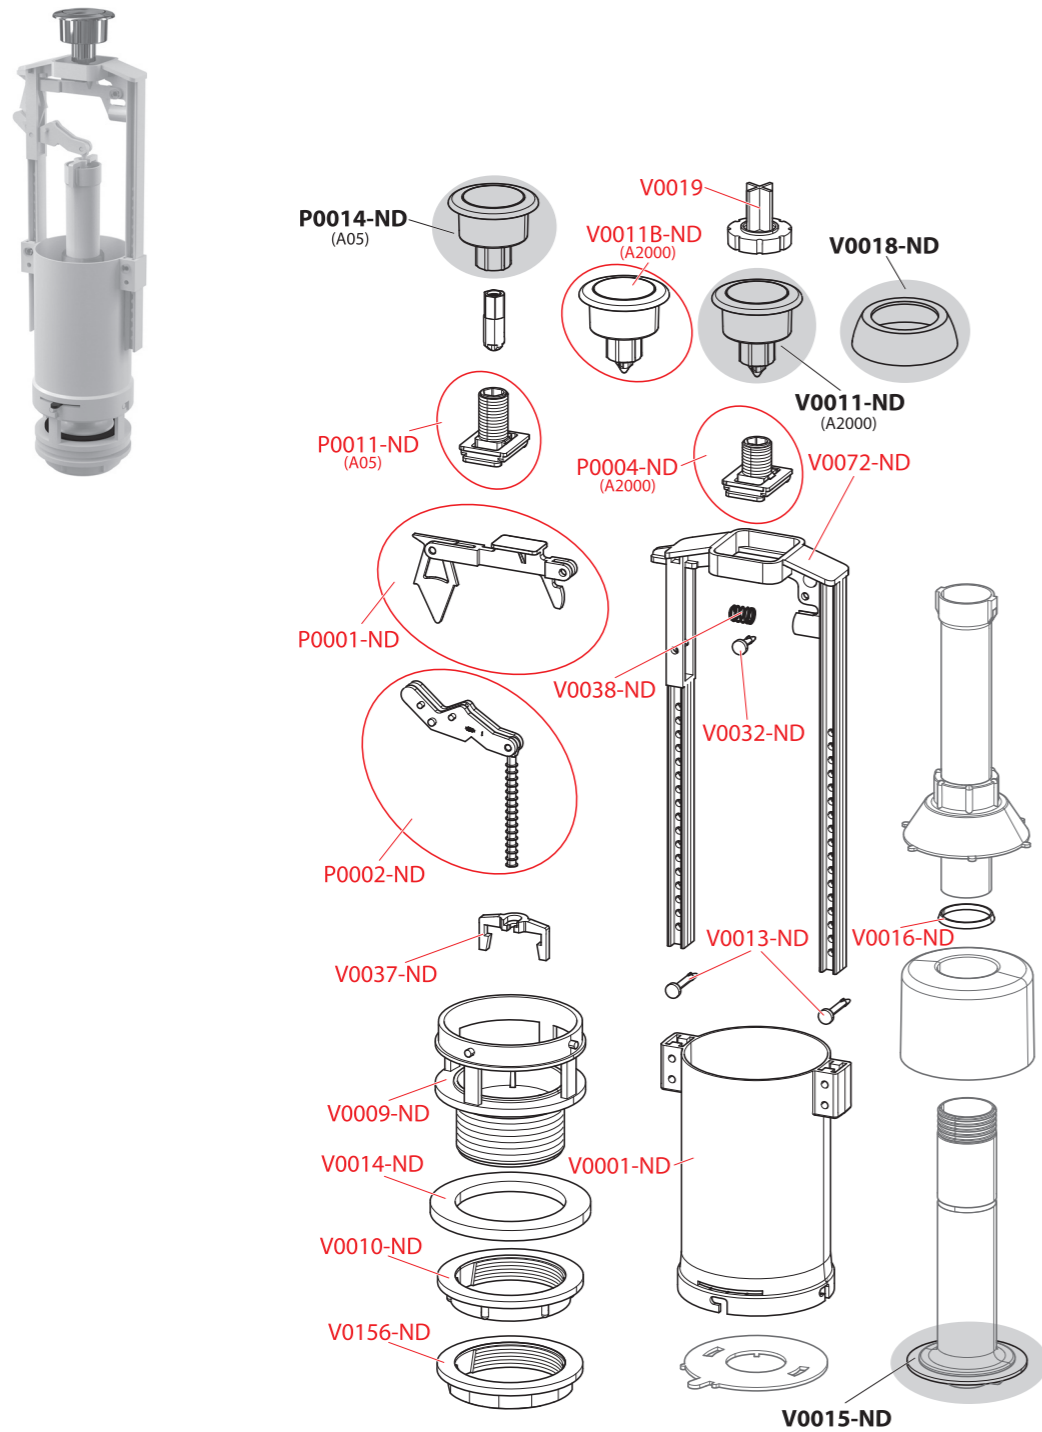

A05, A2000

Order number	Description	Price
P0001-ND	Lever I + handle	1,00 €
P0002-ND	Lever II + pull bar	1,00 €
P0004-ND	Sliding screw + sliding washer (flush valves A200, A04)	0,60 €
P0011-ND	Sliding screw A05 + sliding washer	0,60 €
V0001-ND	Flush valve body	2,20 €
V0009-ND	Waste outlet	2,20 €
V0010-ND	Waste outlet nut TR 60x3	1,00 €
V0011B-ND	Complete flush button white (flush valve A2000)	1,25 €
V0013-ND	Pin 25	0,45 €

Order number	Description	Price
V0014-ND	Sealing 80x60x6 (flush valve A04, A2000, A05)	0,55 €
V0016-ND	Conical ring flush valve A2000, A02, A03, A03A, A05	0,35 €
V0019-ND	Flush button key 1/2"	0,55 €
V0032-ND	Pin 15	0,45 €
V0037-ND	Stirrup	0,35 €
V0038-ND	Push-in spring stainless steel 63x6,5/8,87x20x9,5	0,55 €
V0072-ND	Universal frame II.	2,20 €
V0156-ND	Waste outlet nut TR 60x3 hexagonal	1,00 €