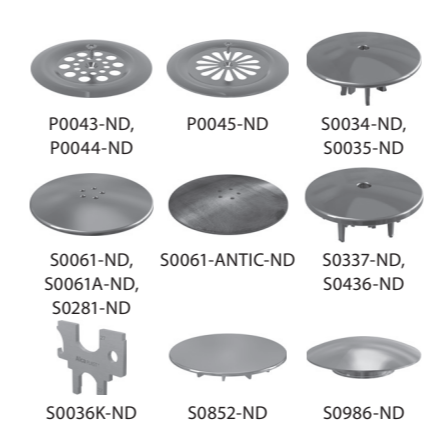

Shower waste and traps accessories

Order number	Description	Dimensions mm	Price
P0043-ND	Shower trap grid DN50 (A46)	DN72	1,50 €
P0044-ND	Shower trap grid DN60 (A46)	DN86	1,50 €
P0045-ND	Shower trap grid DN90	DN115	2,05 €
S0034-ND	Trap cover DN60 white	DN91	1,85 €
S0035-ND	Trap cover DN60 chrome	DN91	4,15 €
S0036K-ND	Universal key for shower traps and inlet fill valves, metal		6,90 €
S0061-ND	Cover DN90 metal	DN116	9,77 €
S0061-ANTIC-ND	Cover DN90 antic	DN116	21,84 €
S0061A-ND	Cover DN90 metal white	DN116	29,57 €
S0281-ND	Cover DN90 metal mat	DN116	10,74 €
S0337-ND	Trap cover DN50 chrome	DN71	4,15 €
S0436-ND	Trap cover DN50 white	DN71	1,85 €
S0852-ND	Cover DN90 chrome	DN116	6,12 €
S0986-ND	Plug CLICK/CLACK 6/4" for bath and shower traps	DN70	8,74 €

Wrapping seal

Order number	Description	Dimensions mm	Price
M0023-ND	Wrapping seal 45x58x25 (WC modules)	DN58/25	1,10 €
S0221-ND	Reduction rubber 30x10 white	DN30/10	1,10 €
S0338-ND	Reduction DN45/32	DN45/32	1,10 €
Z0007-ND	Wrapping seal DN60/40	DN60/40	1,10 €
Z0013-ND	Wrapping seal DN50/32 white	DN50/32	1,10 €