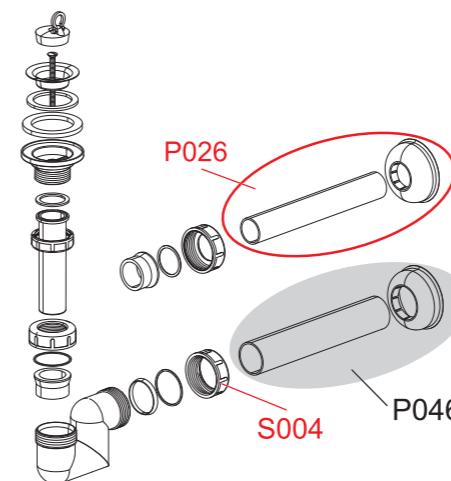

WC CONNECTORS

A90, A91, A92, A970, A991	88
---------------------------	----

Spare parts list	89-100
------------------	--------

Legend

- P046** Spare part, it can be found in our Products catalogue and the official products price list
-  Set
- S004** Spare part, it can be found in the spare parts price list